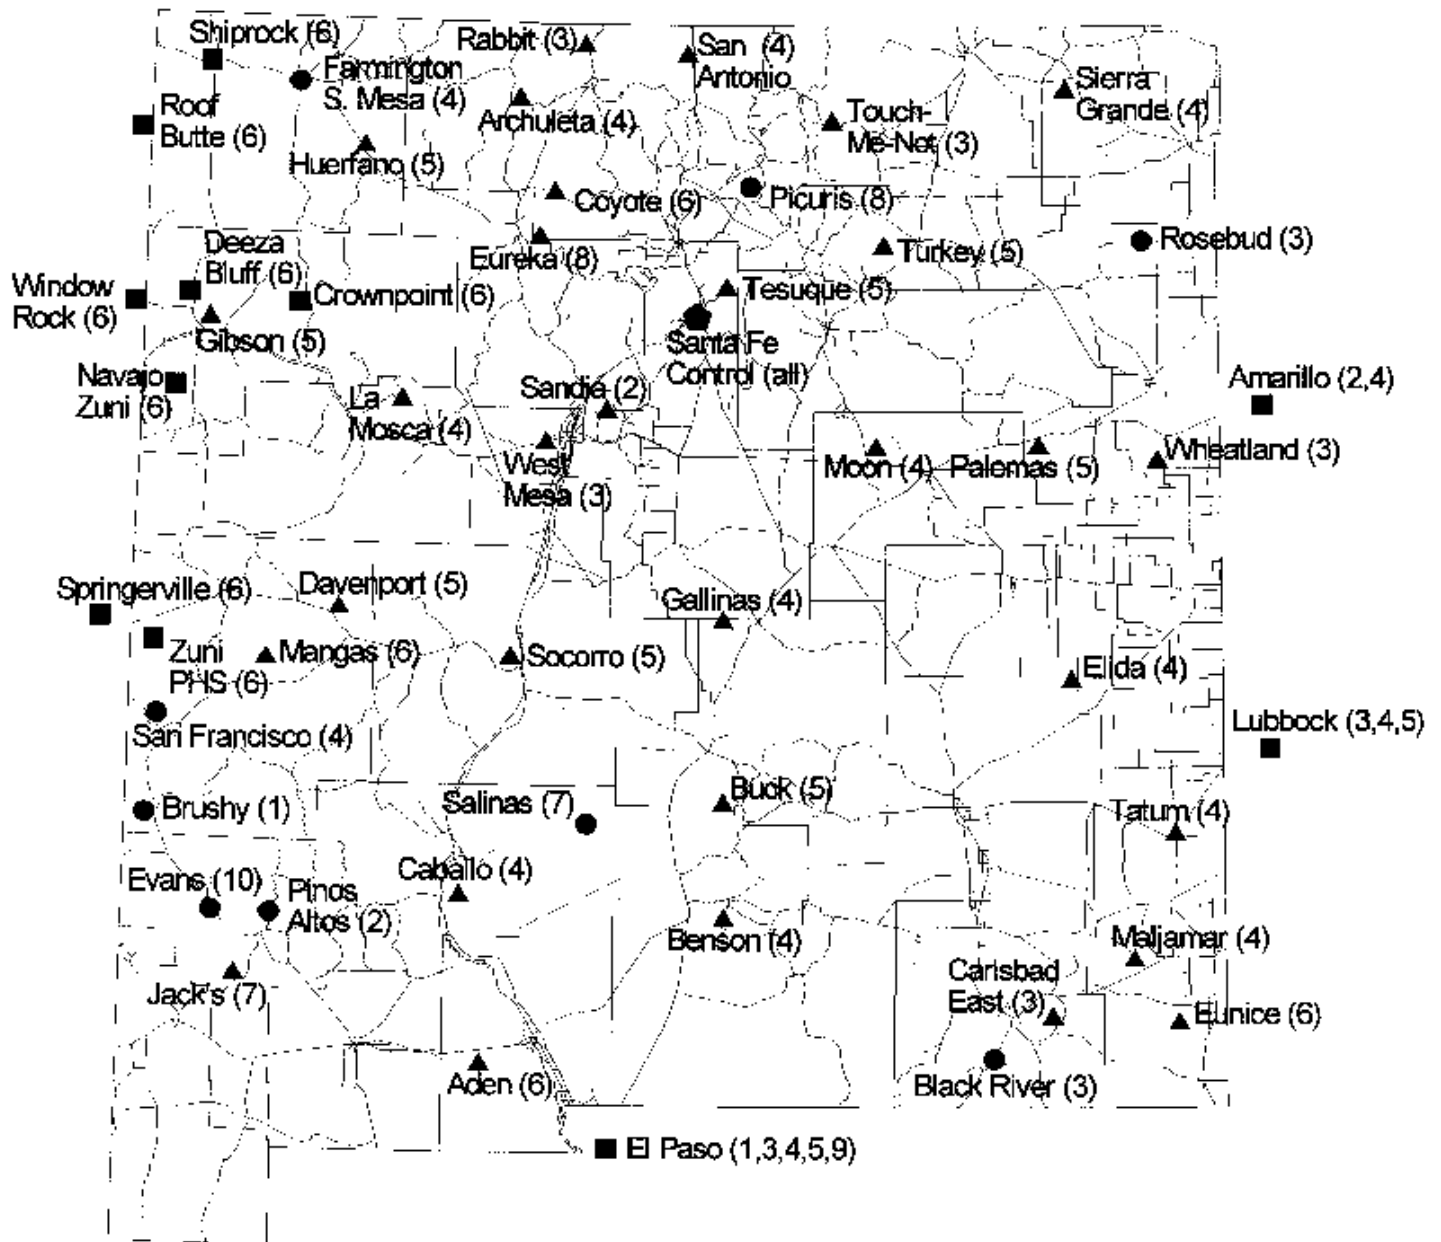

New Mexico EMS Repeater Locations

EMS Repeater Types

- Santa Fe Control
- ▲ Microwave
- Non-Microwave
- Other System