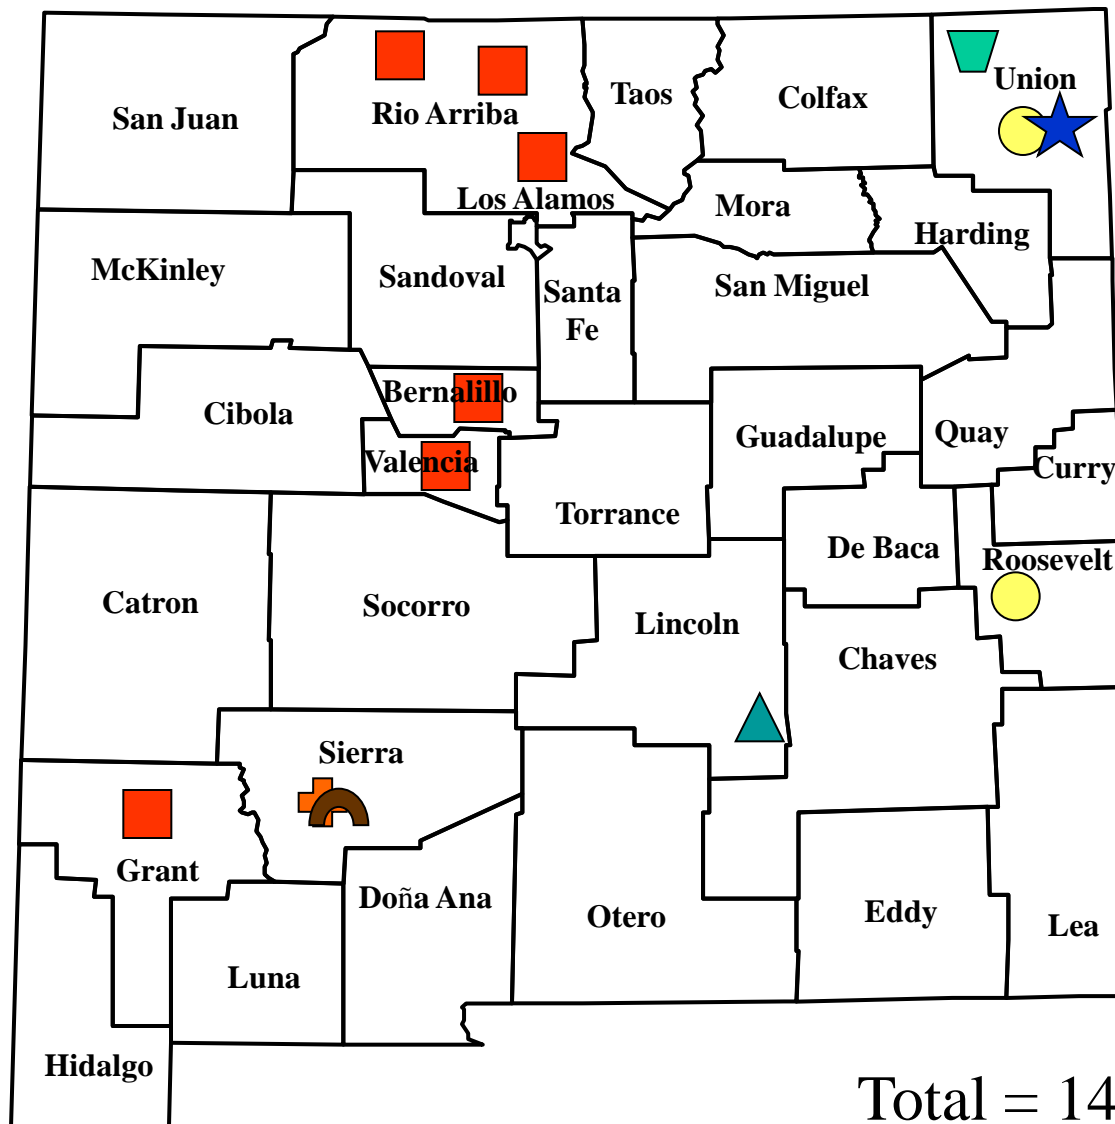

Animal Rabies by County, New Mexico, 2010

Total = 14

As of 12/31/2010