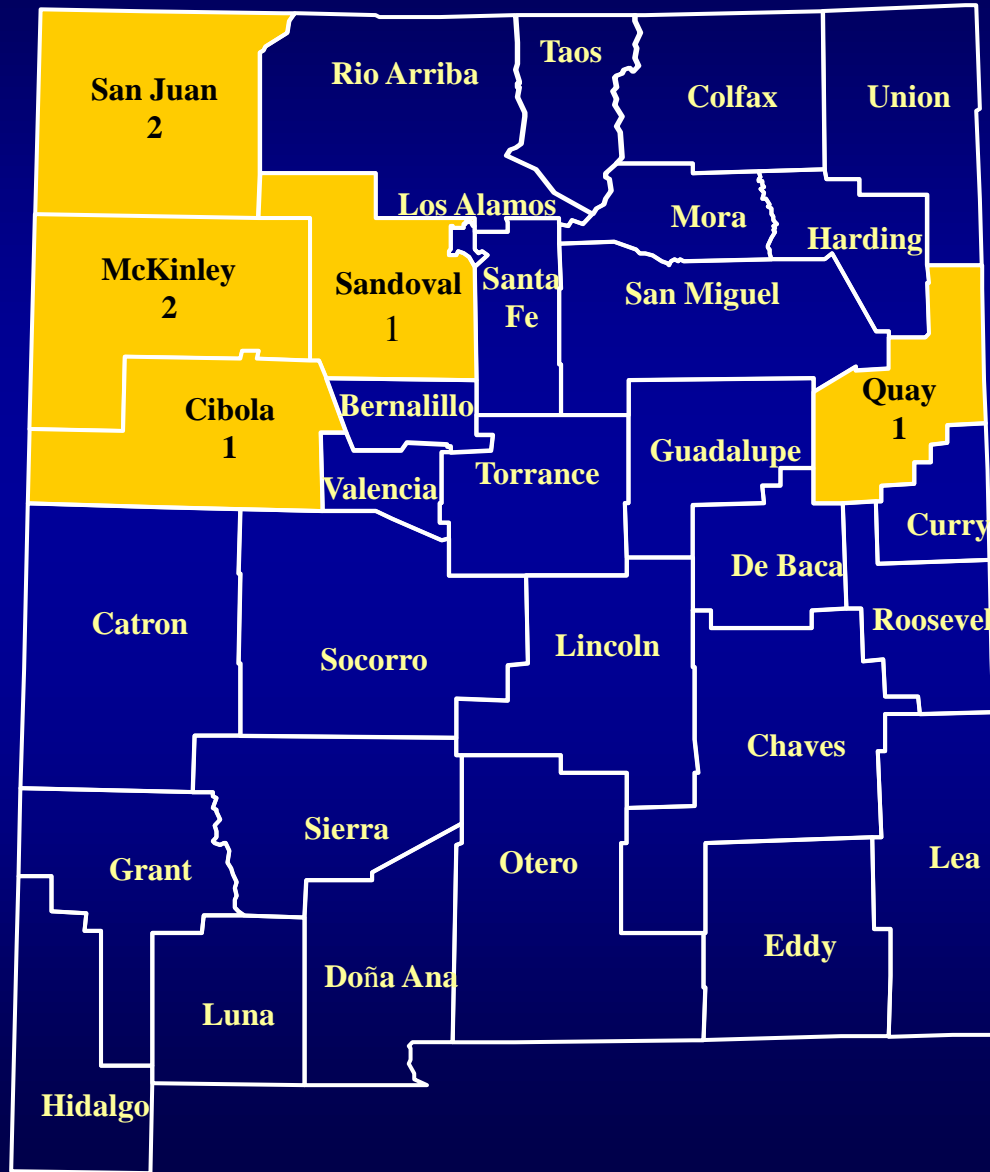

Hantavirus Pulmonary Syndrome Cases in New Mexico by County, 2024

Total = 7