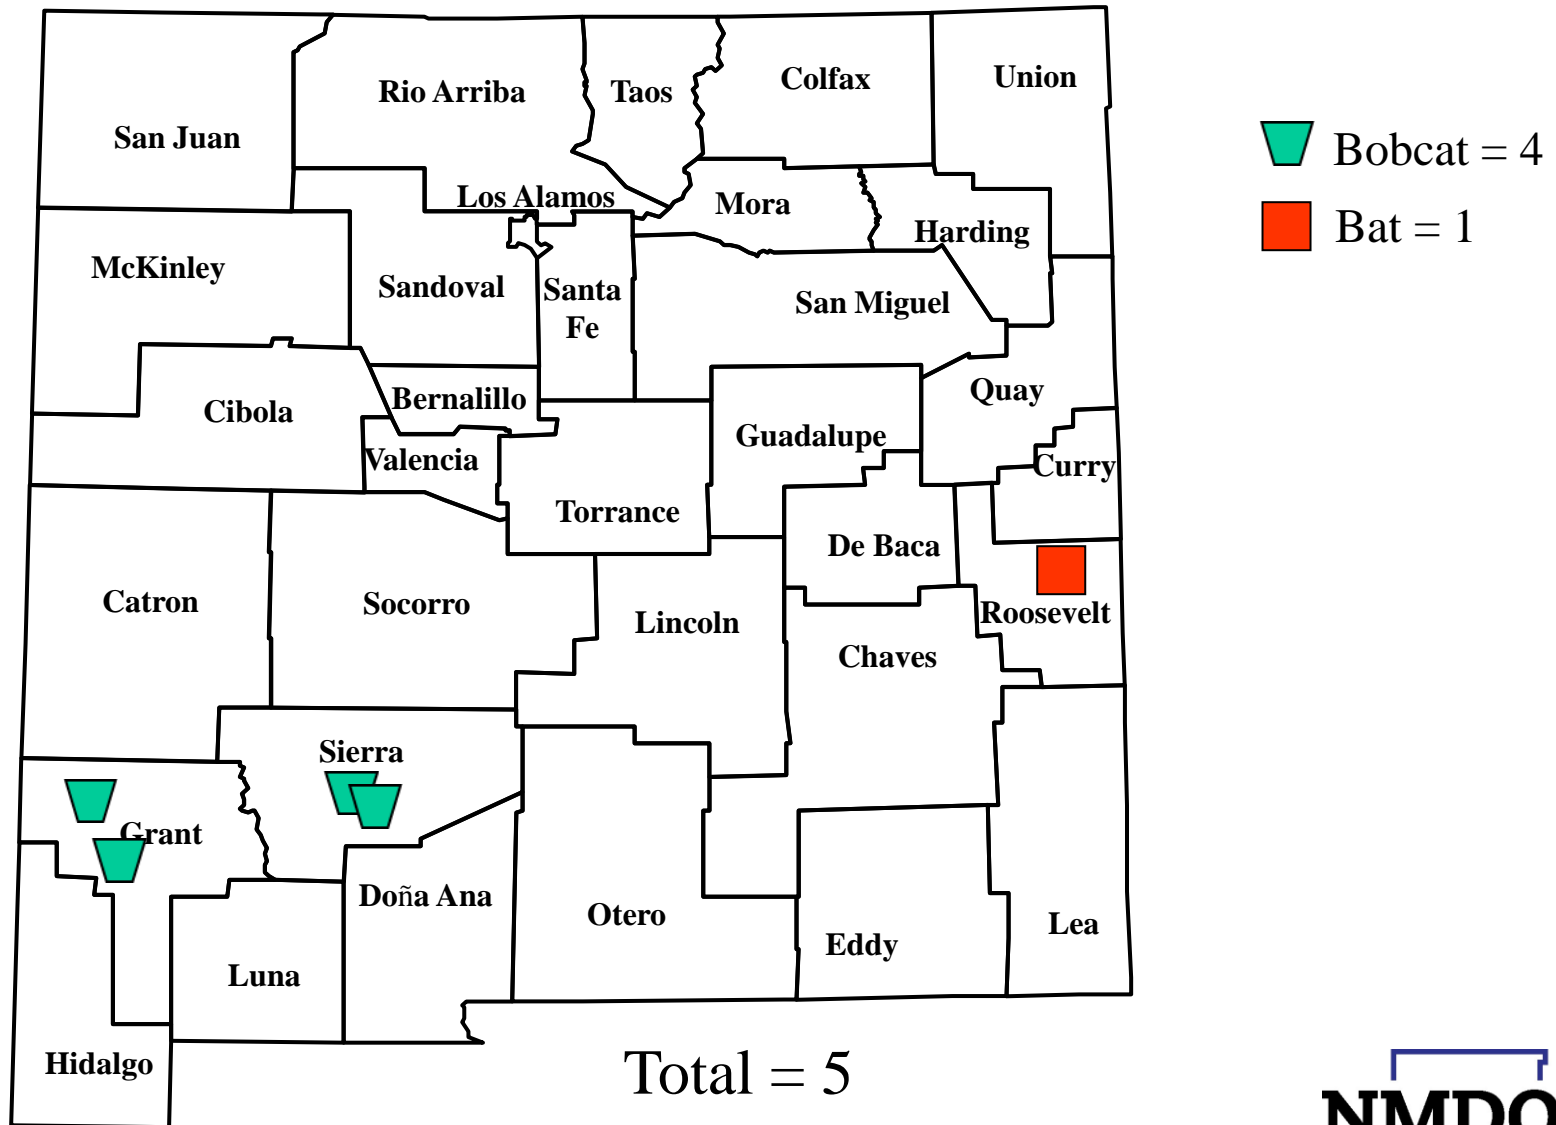

Animal Rabies by County, New Mexico, 2024*

Total = 5

* As of 05/15/2024