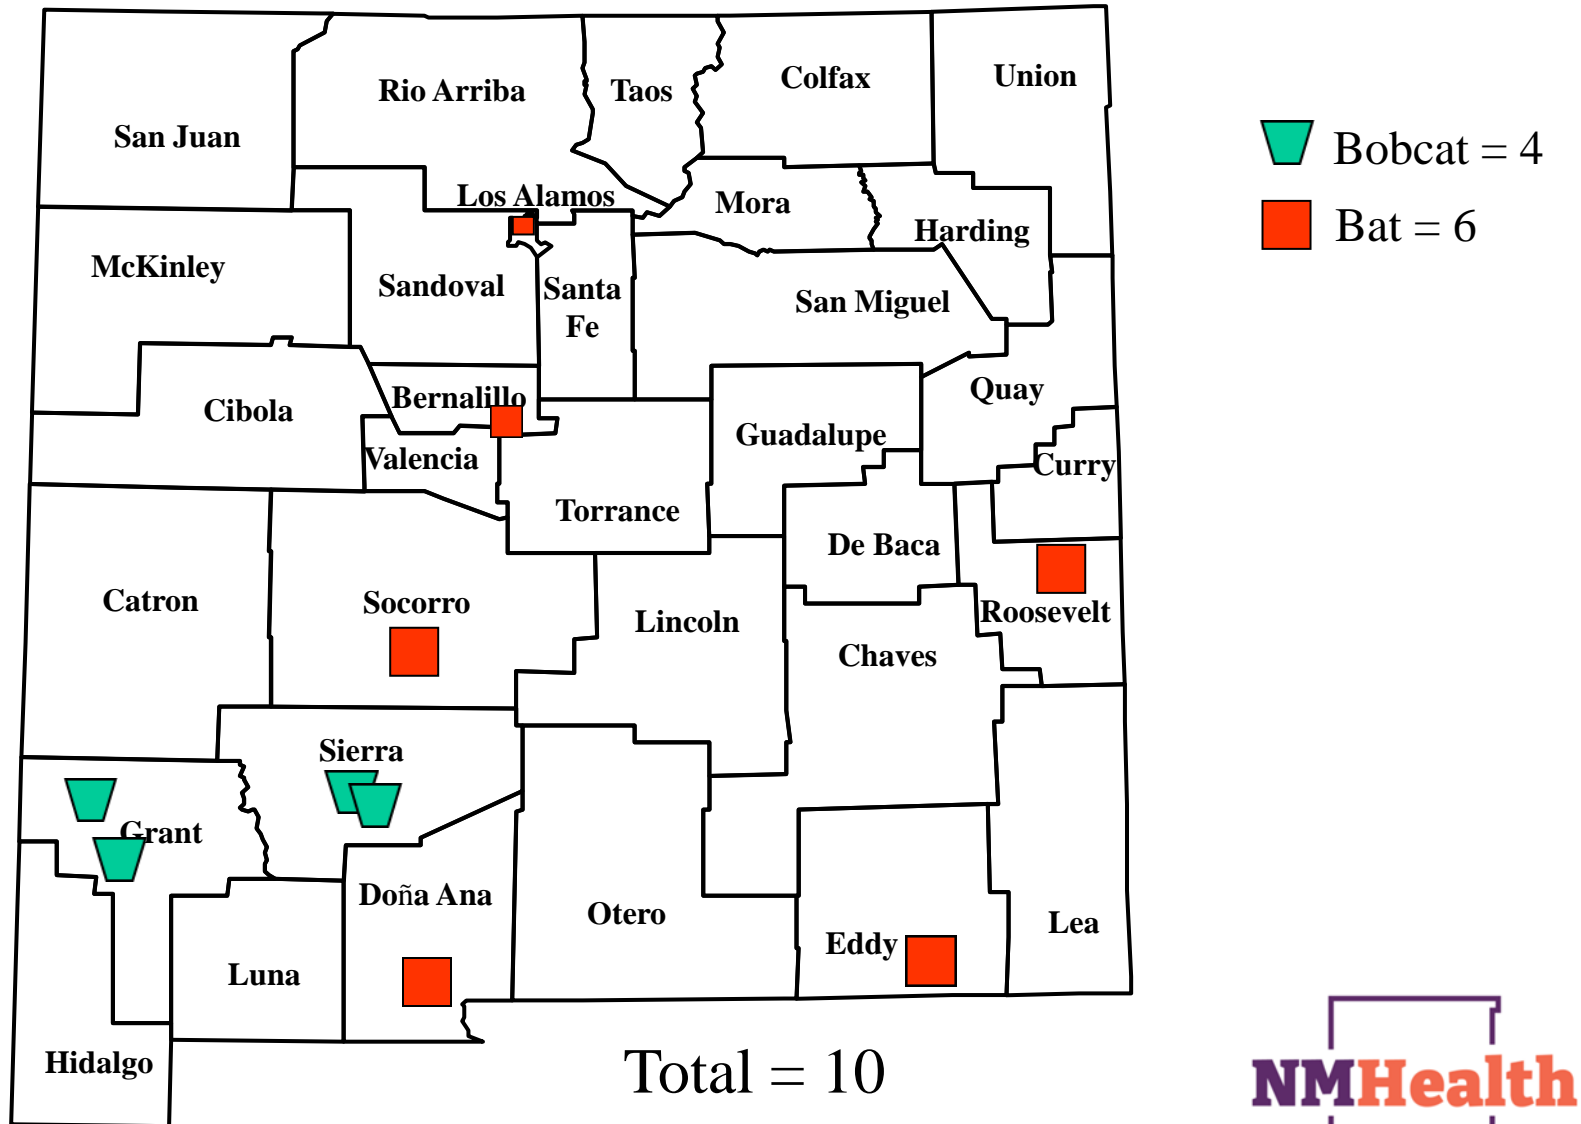

# Animal Rabies by County, New Mexico, 2024\*

Total = 10

\* As of 10/09/2024