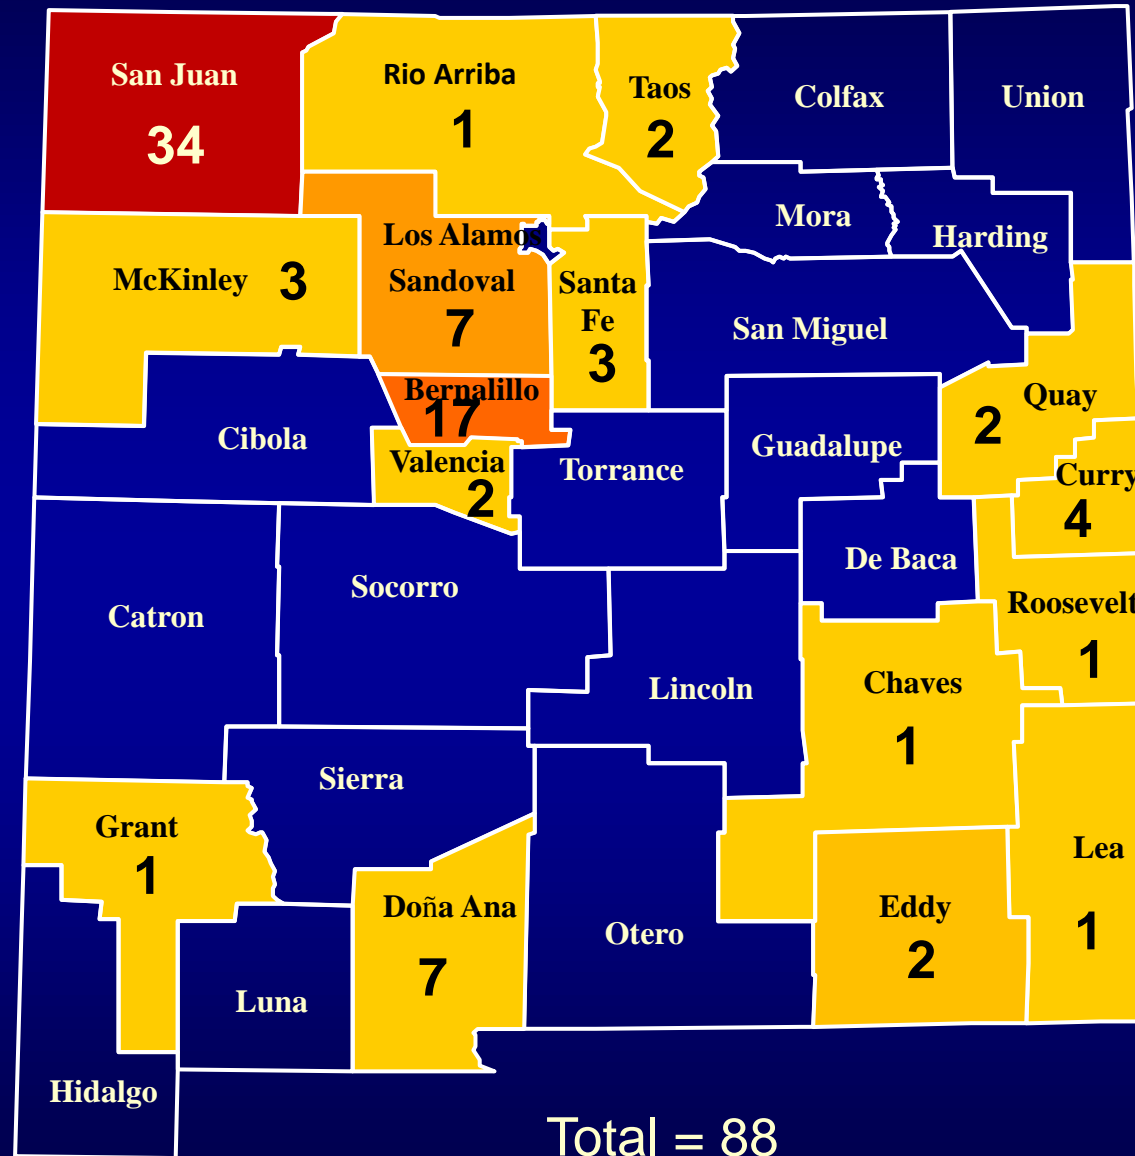

Human WNV Cases by County, New Mexico, 2004