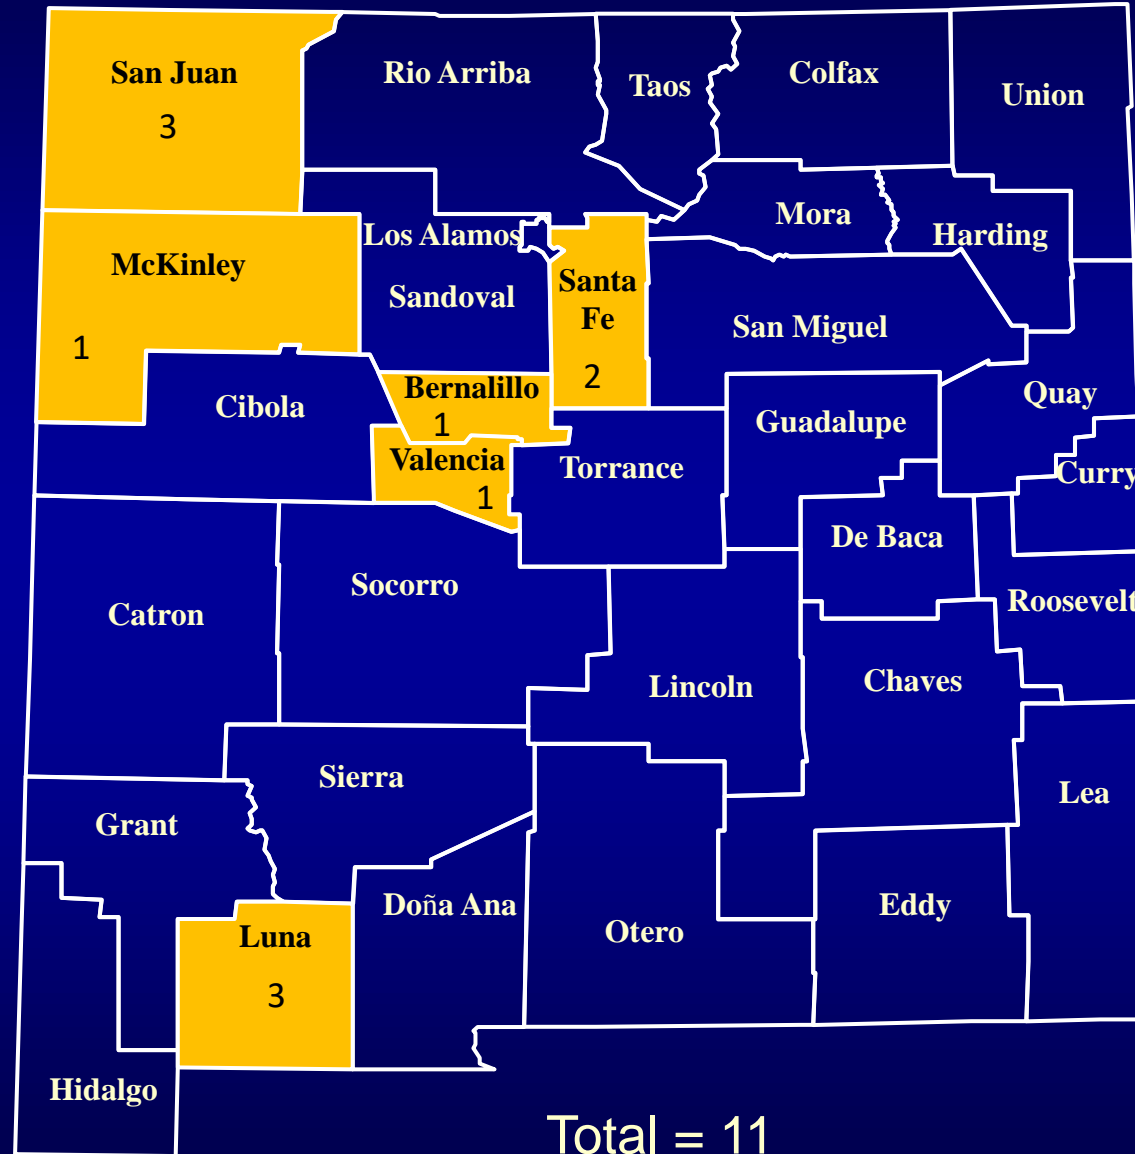

# Human WNV Cases by County, New Mexico, 2023

Number of Cases

Total = 80

# Human WNV Cases by County, New Mexico, 2022

Total = 11

## Number of Cases