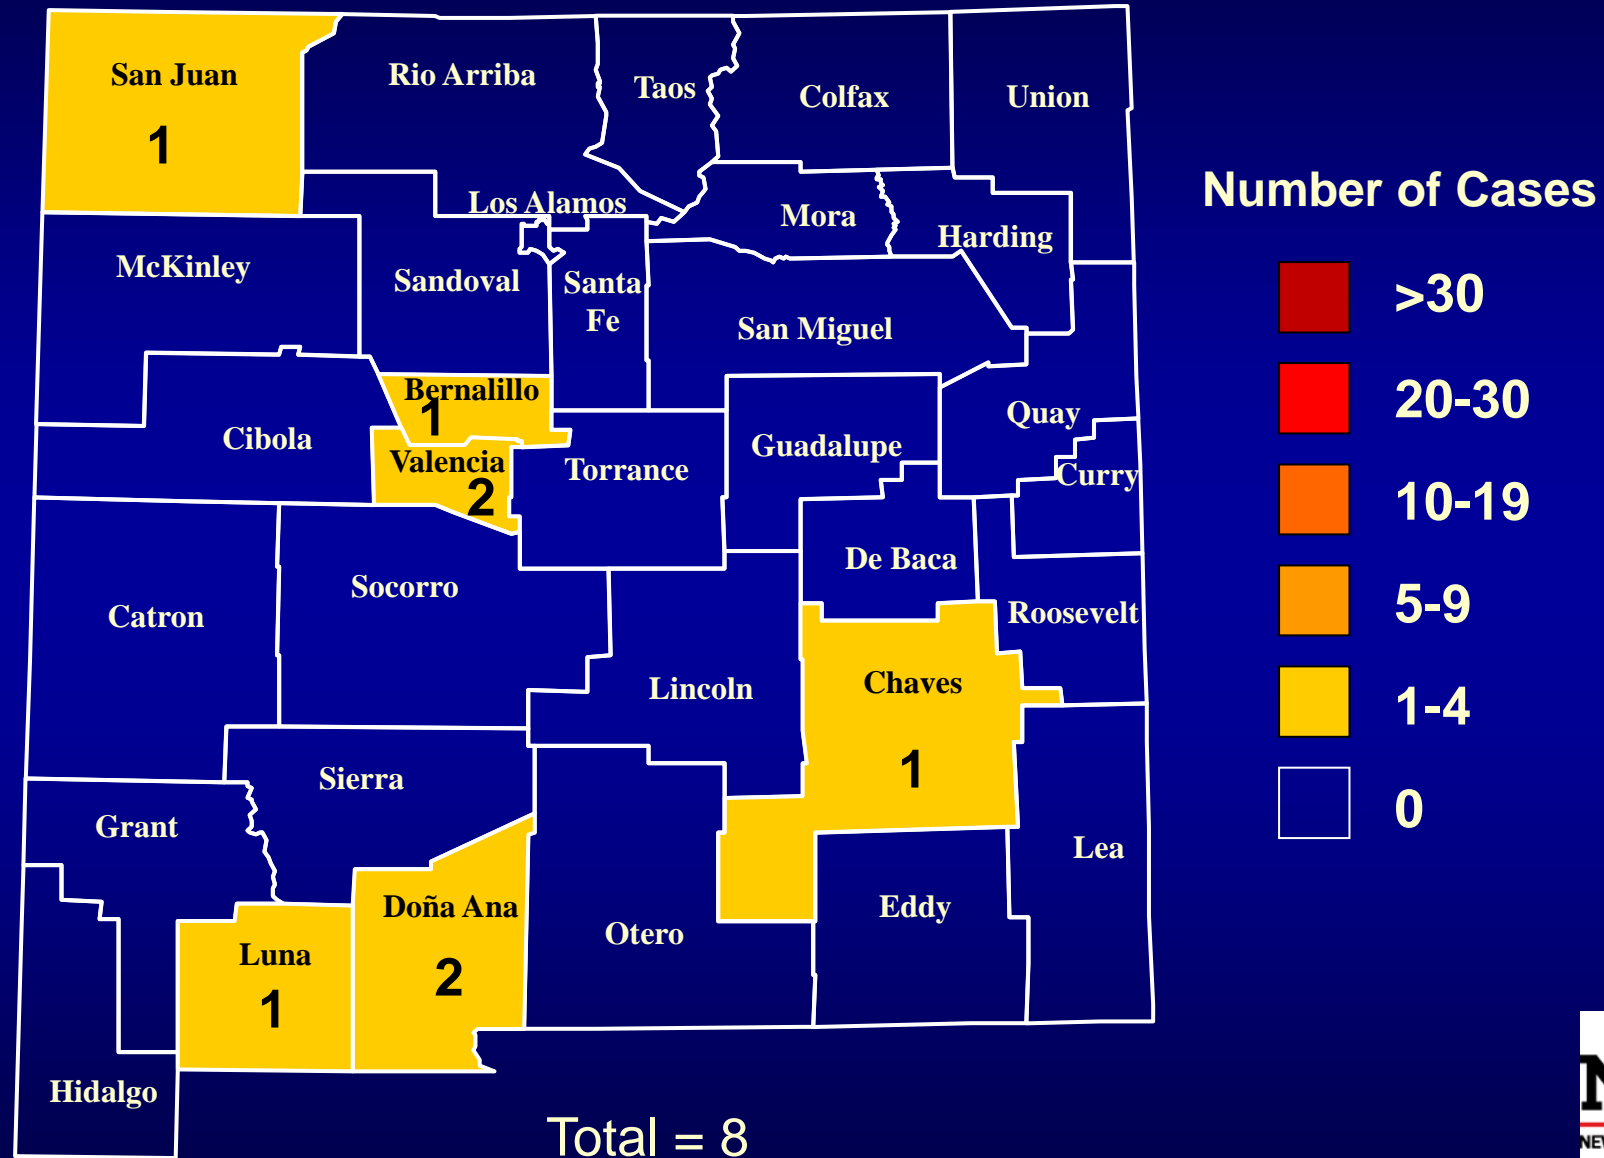

Human WNV Cases by County, New Mexico, 2008