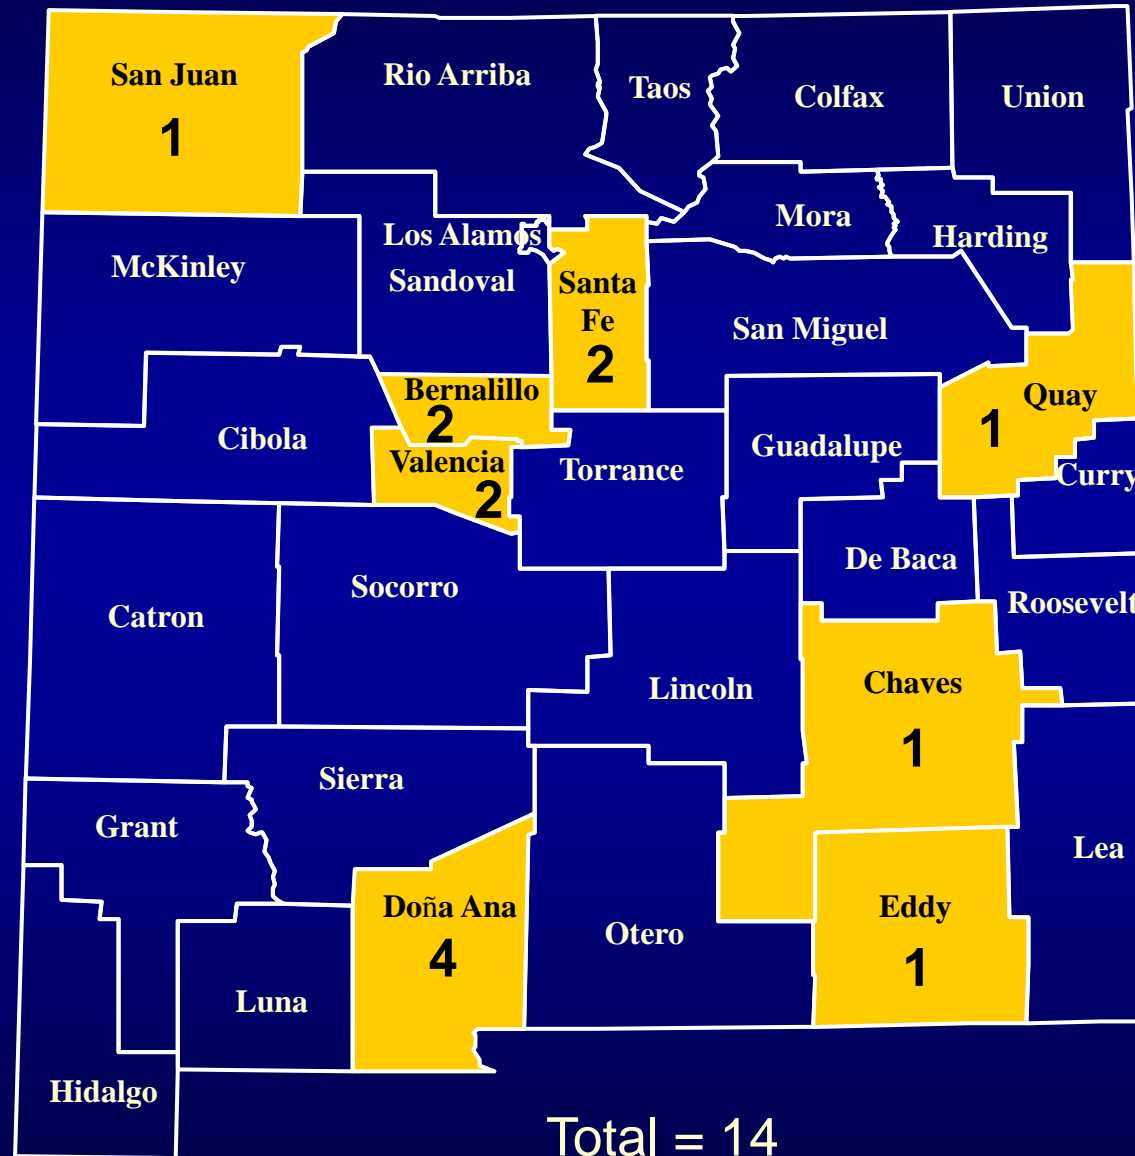

## Number of Cases

Total = 40

# Human WNV Cases by County, New Mexico, 2016

Total = 6

## Number of Cases

## Number of Cases

Total = 14