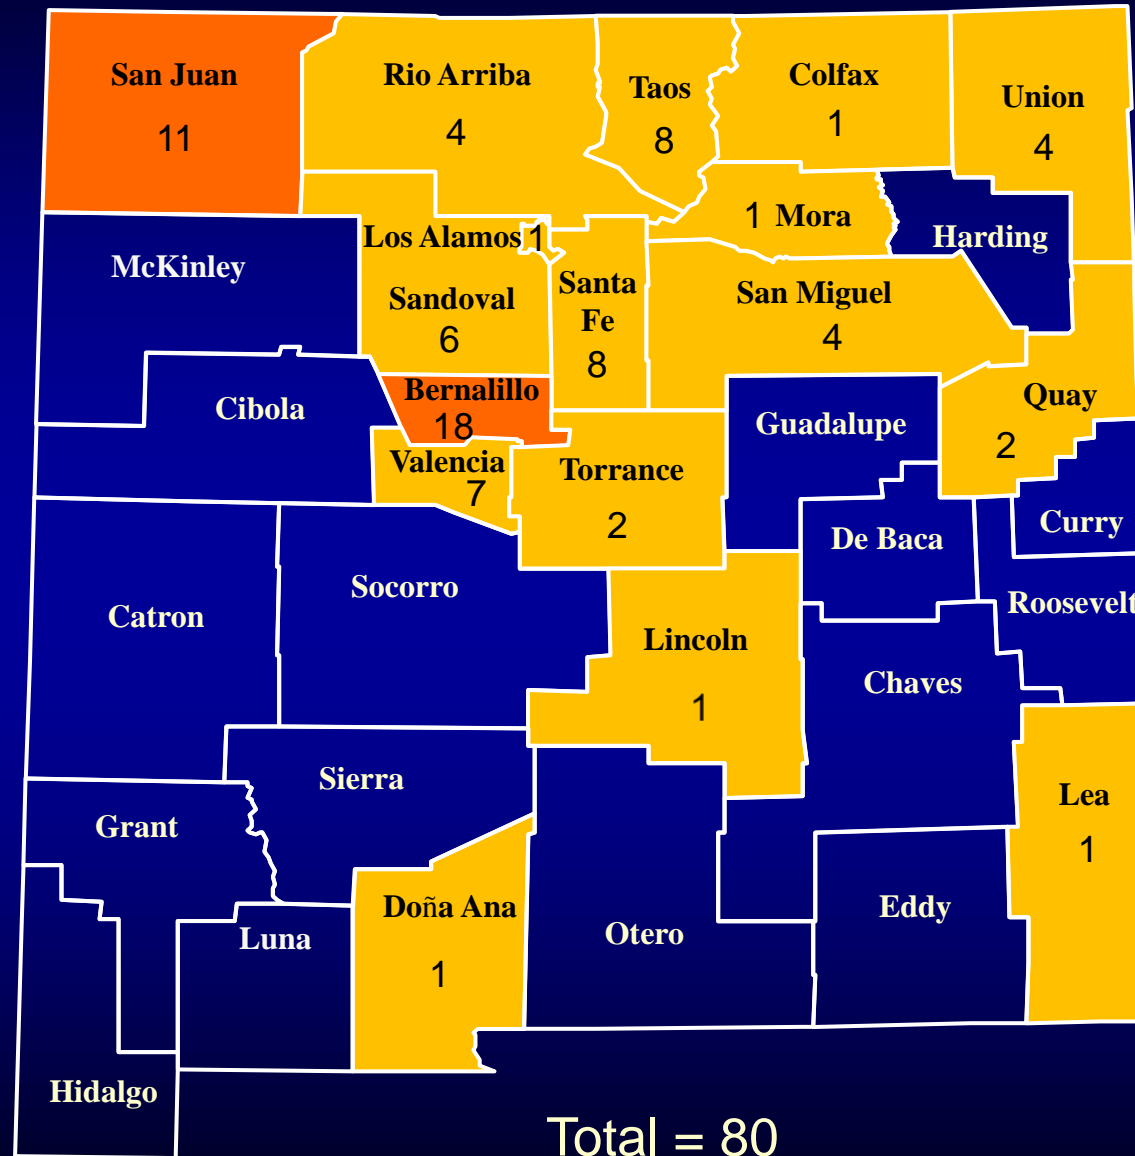

# Human West Nile Virus Cases in New Mexico by Year & Clinical Syndrome 2004 - 2023

# Human WNV Cases by County, New Mexico, 2023

Number of Cases

Total = 80

## Number of Cases