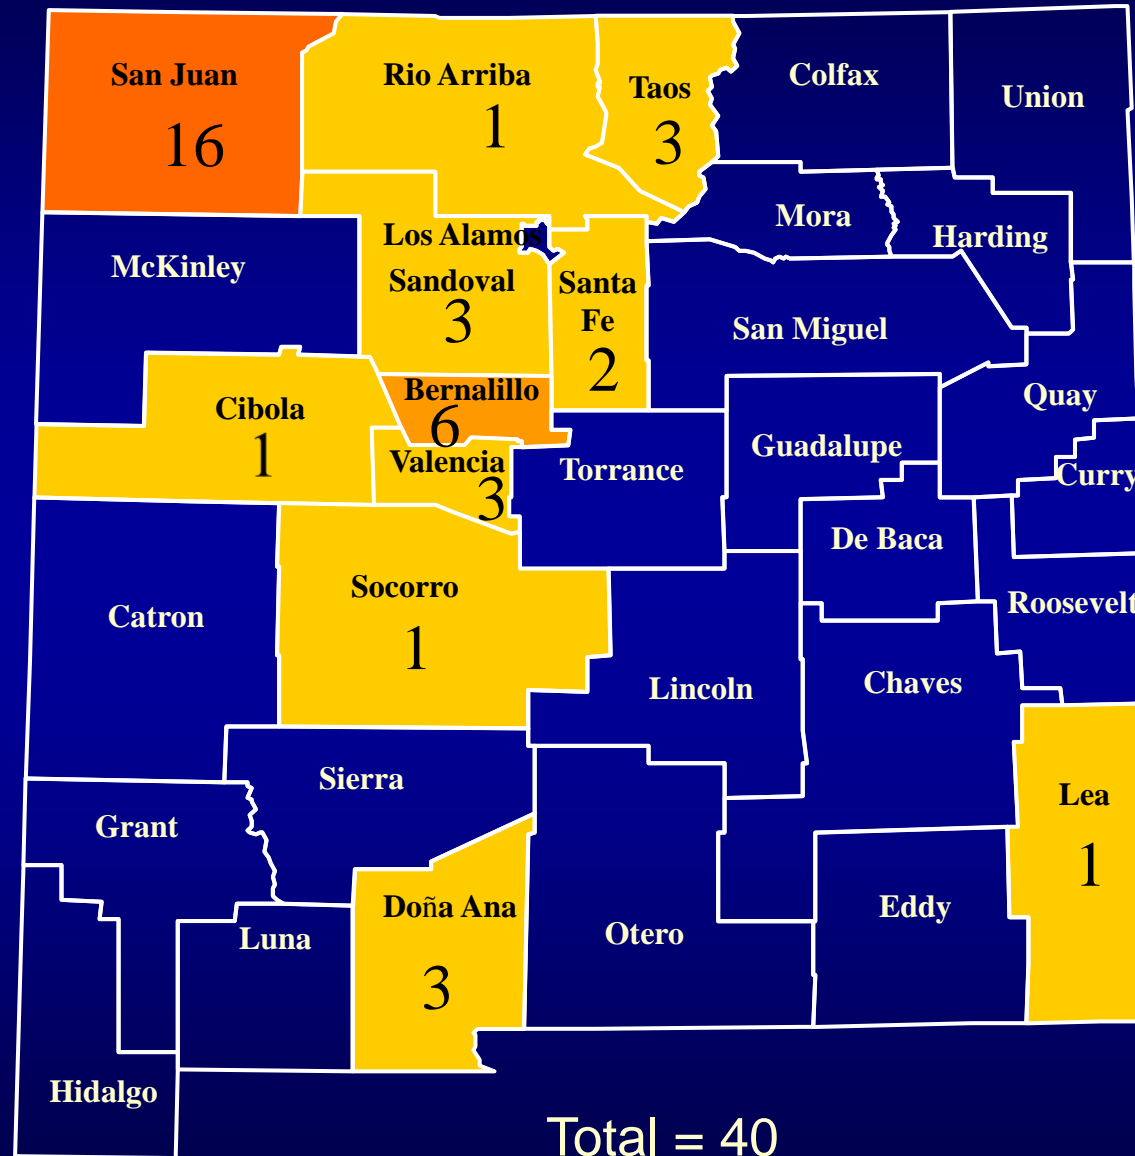

Human WNV Cases by County, New Mexico, 2019