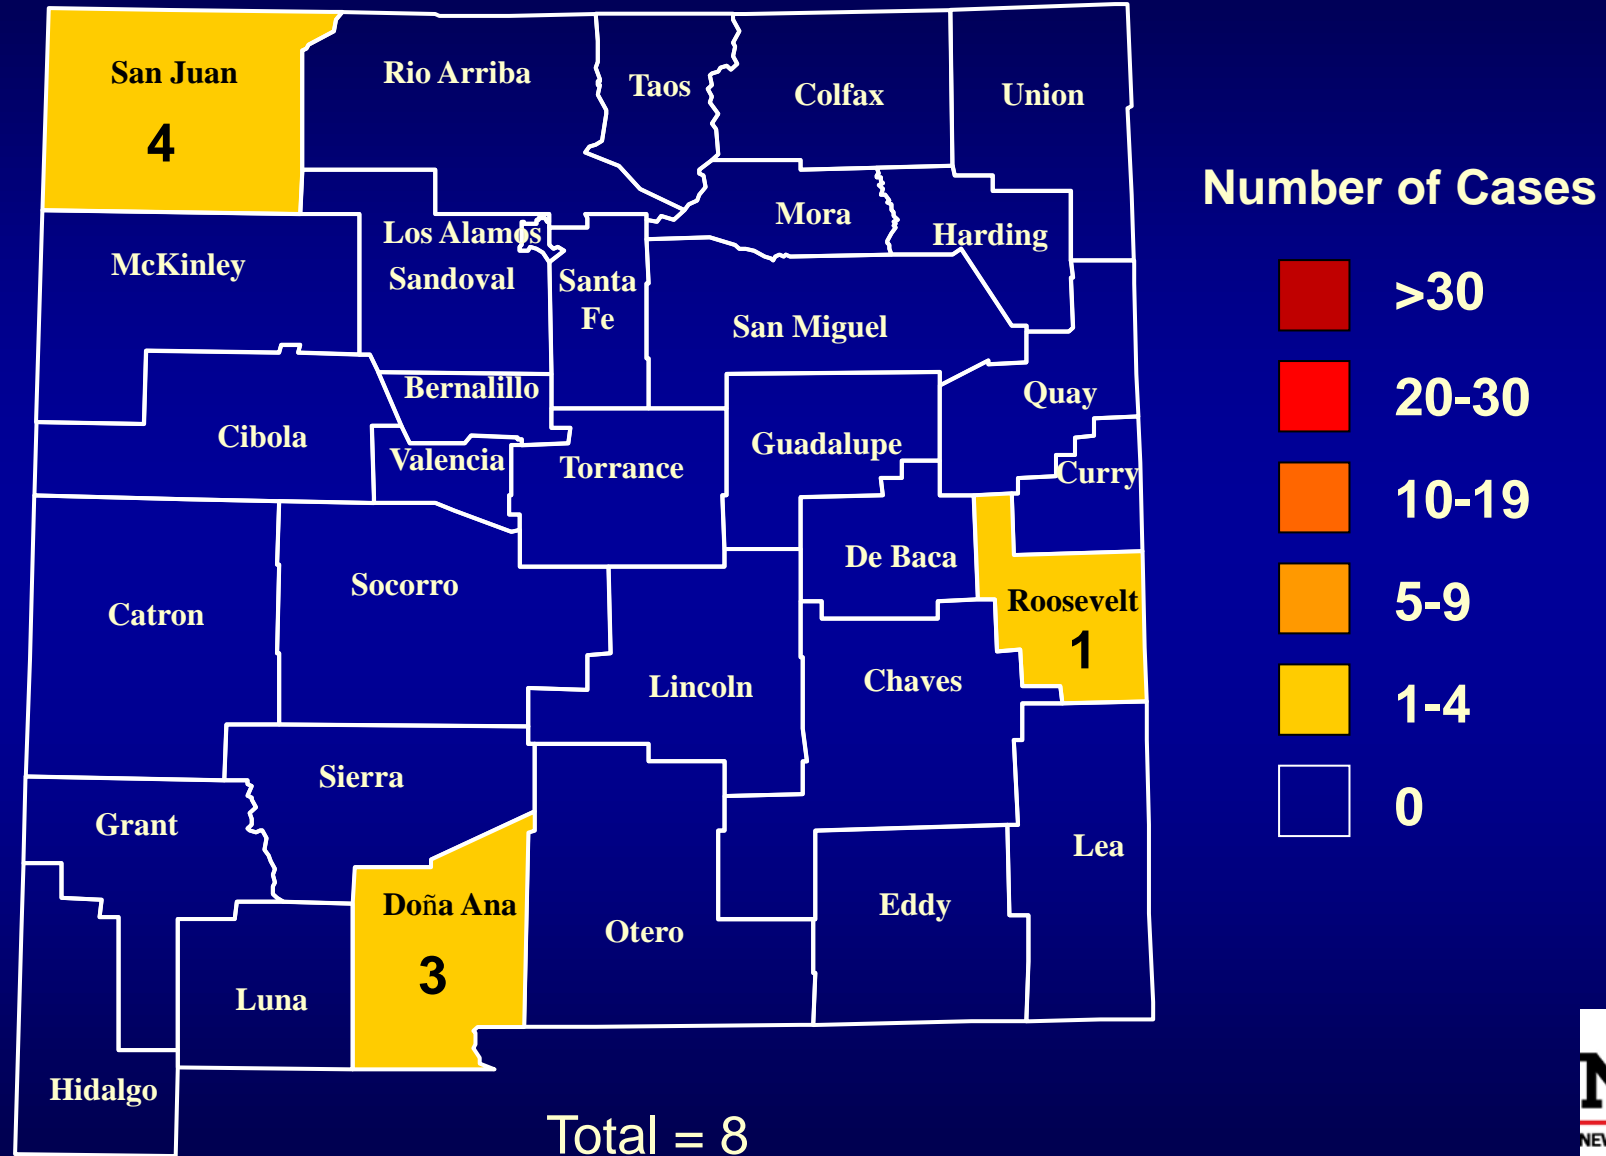

Human WNV Cases by County, New Mexico, 2006