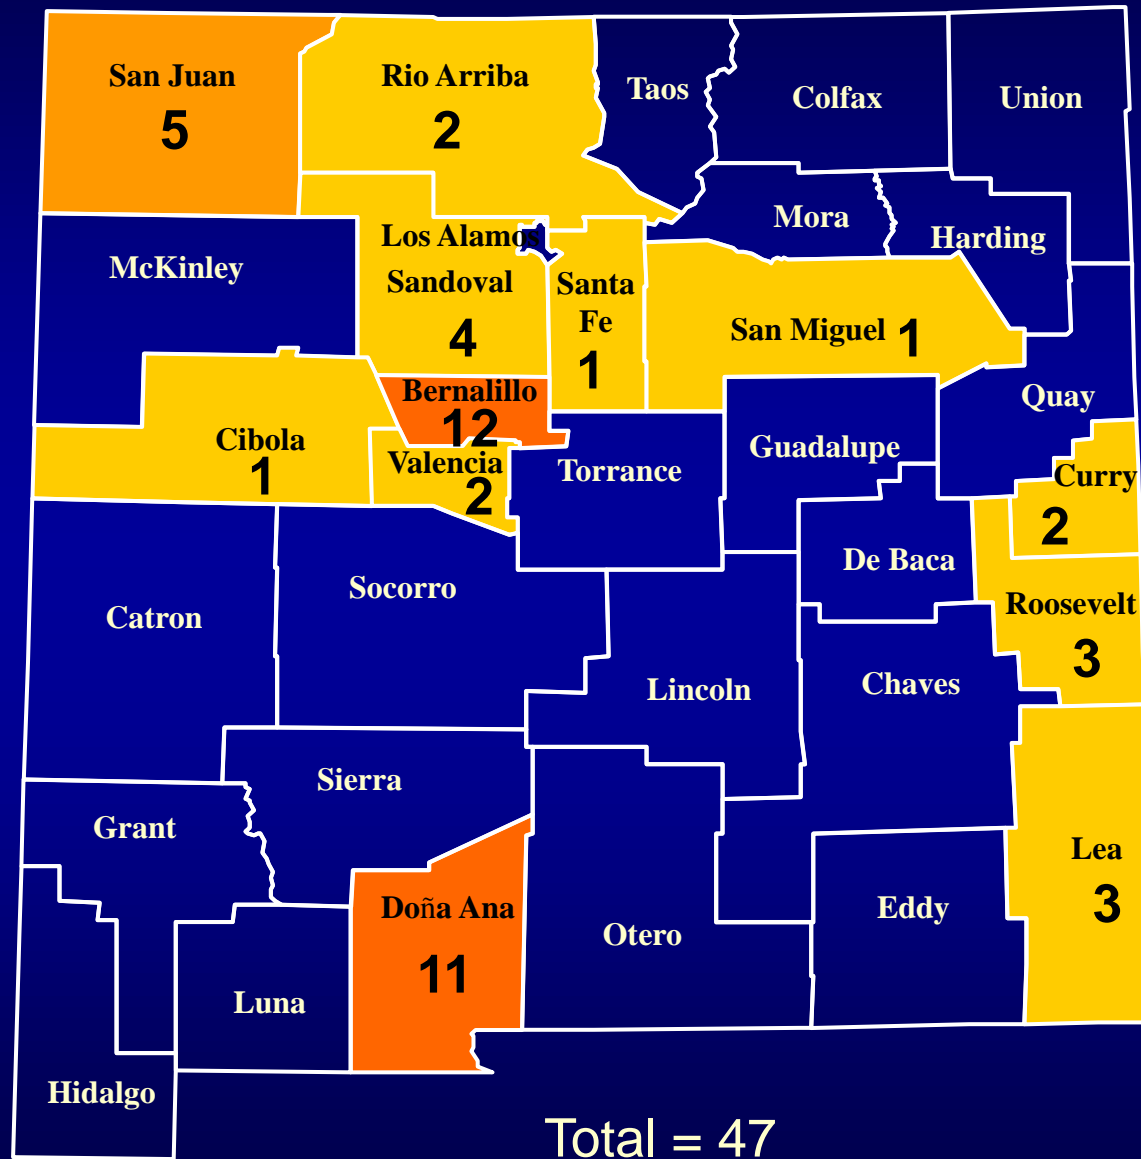

Human WNV Cases by County, New Mexico, 2012

Total = 47

Number of Cases