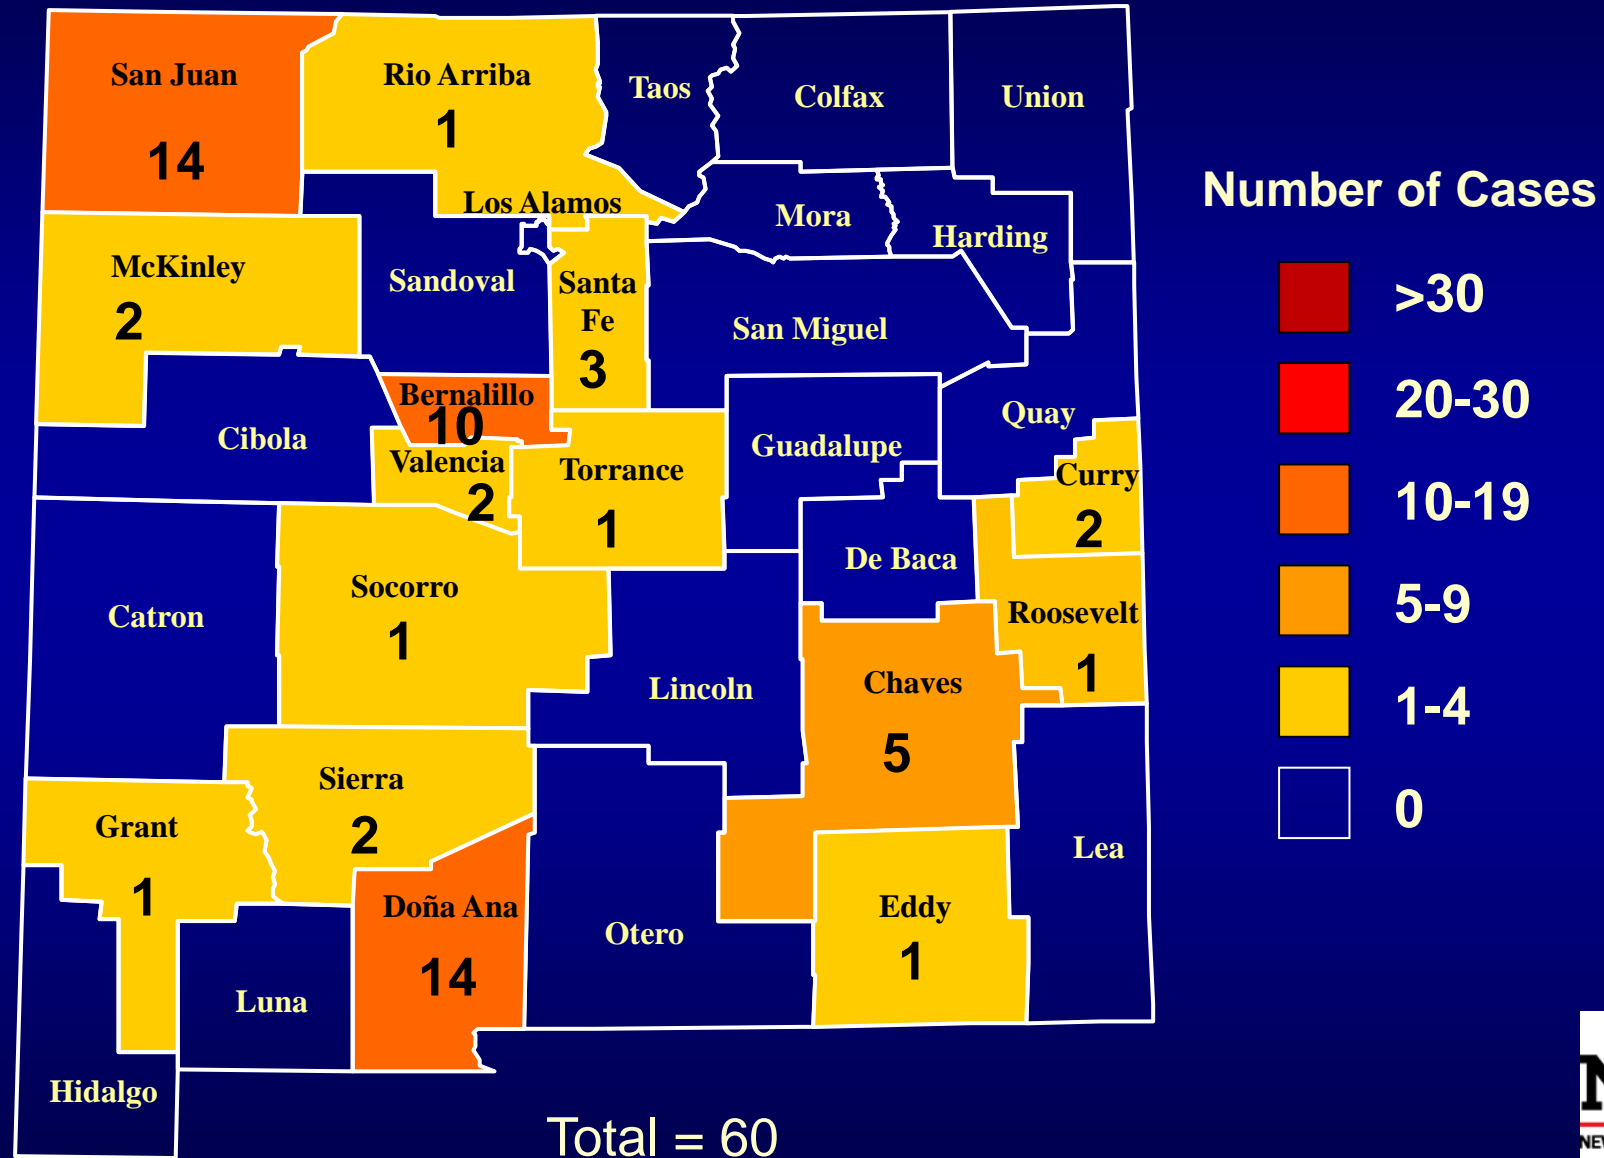

Human WNV Cases by County, New Mexico, 2007