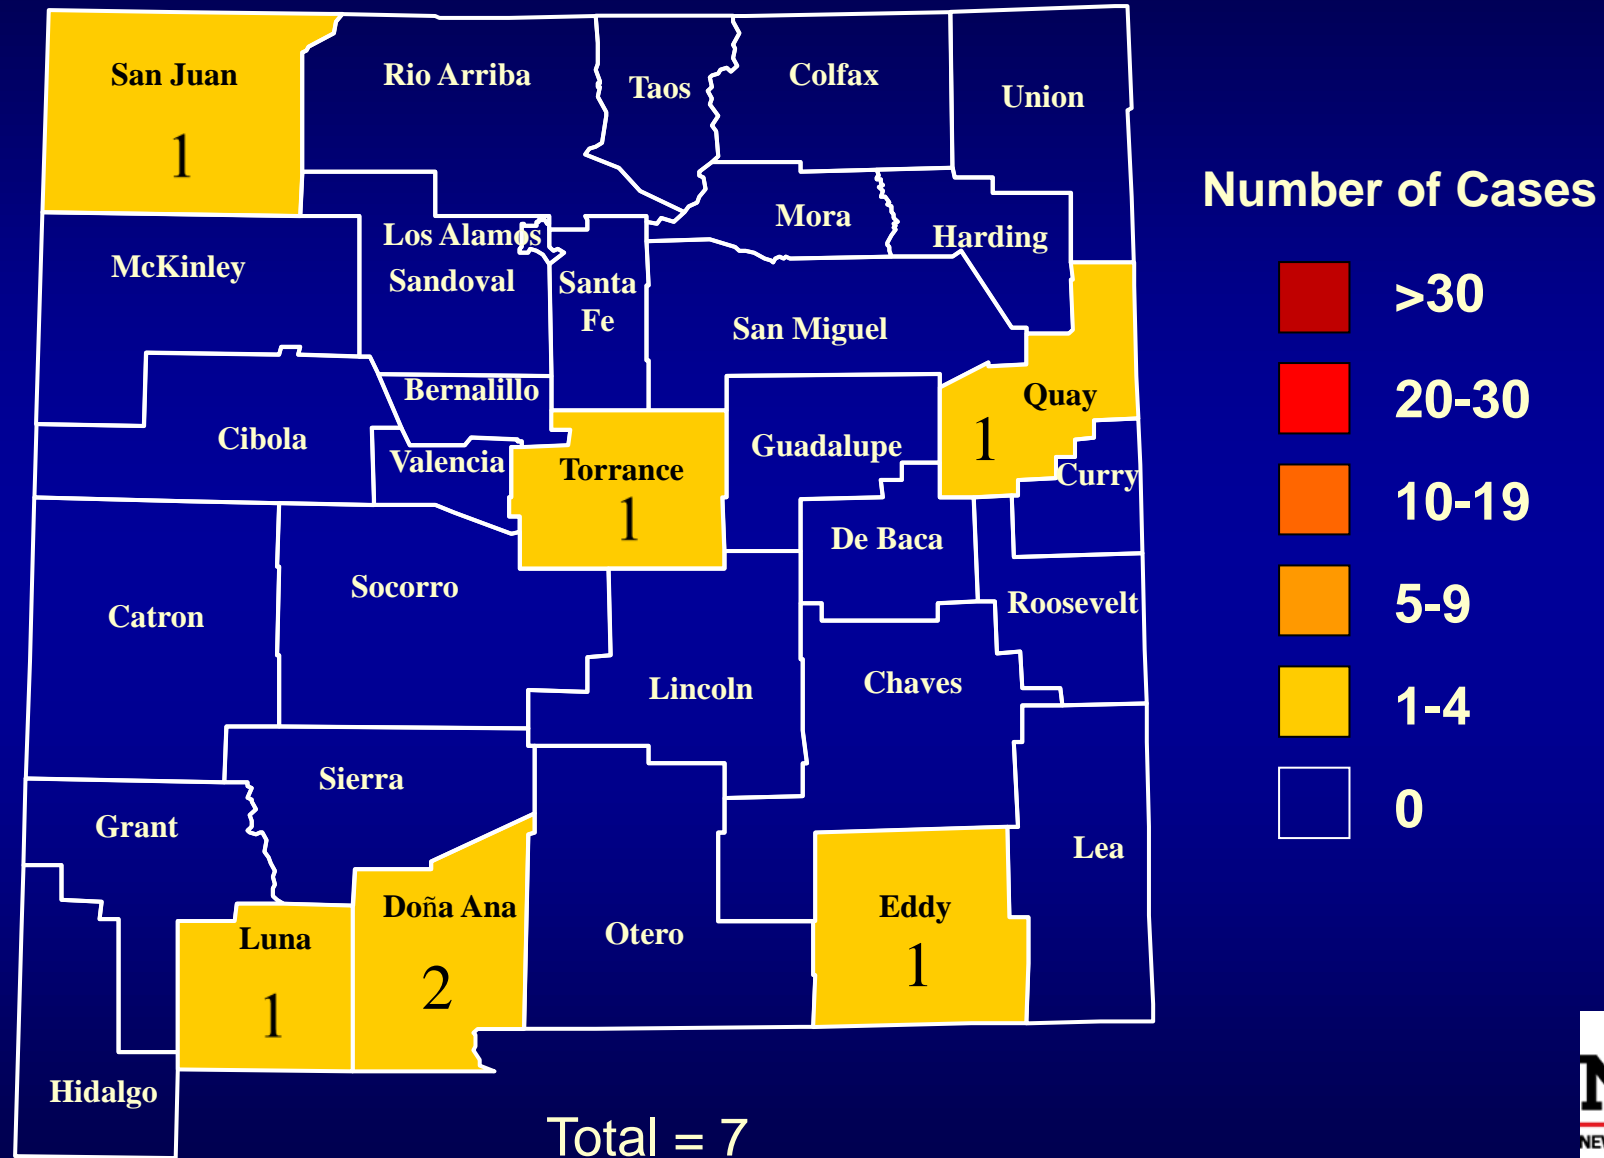

Human WNV Cases by County, New Mexico, 2018