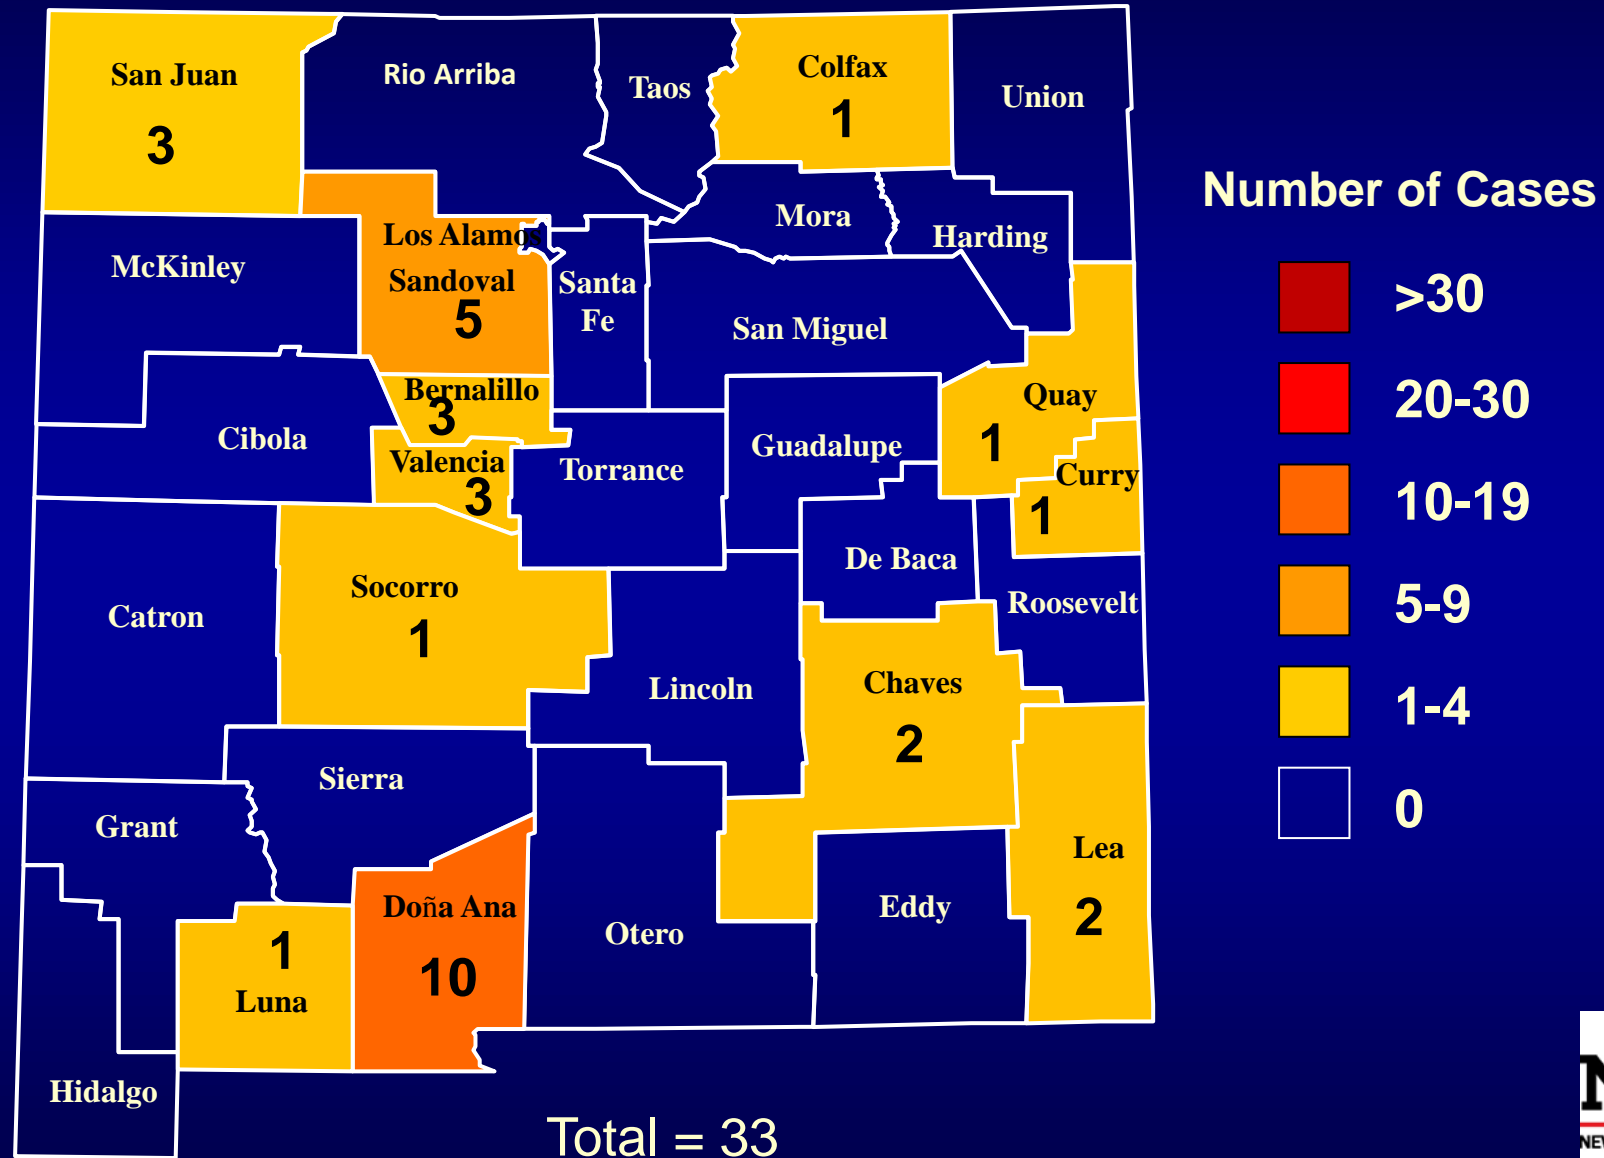

Human WNV Cases by County, New Mexico, 2005