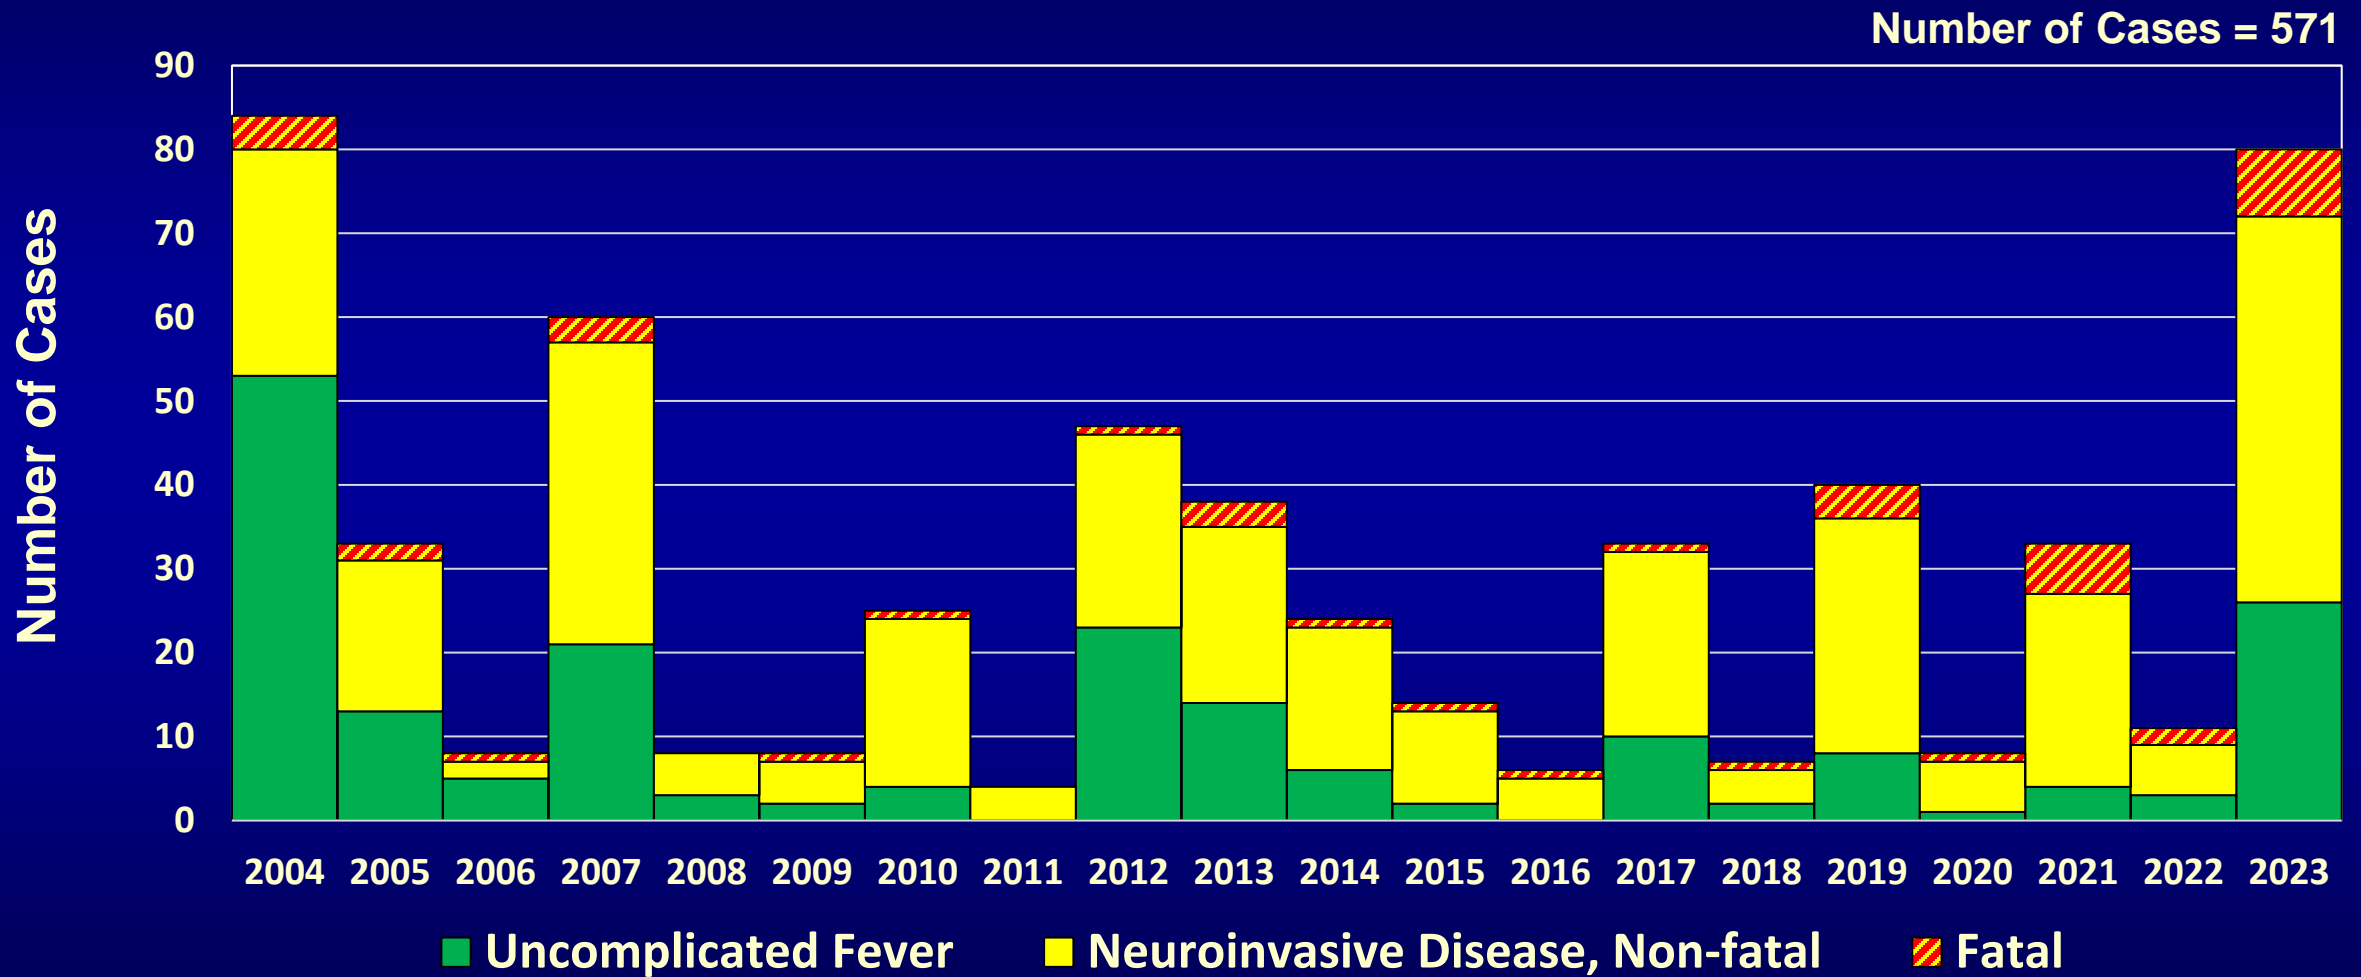

# Human West Nile Virus Cases in New Mexico by Year & Clinical Syndrome 2004 - 2023

# Human WNV Cases by County, New Mexico, 2023

Number of Cases

Total = 80

## Number of Cases

## Number of Cases

Total = 40