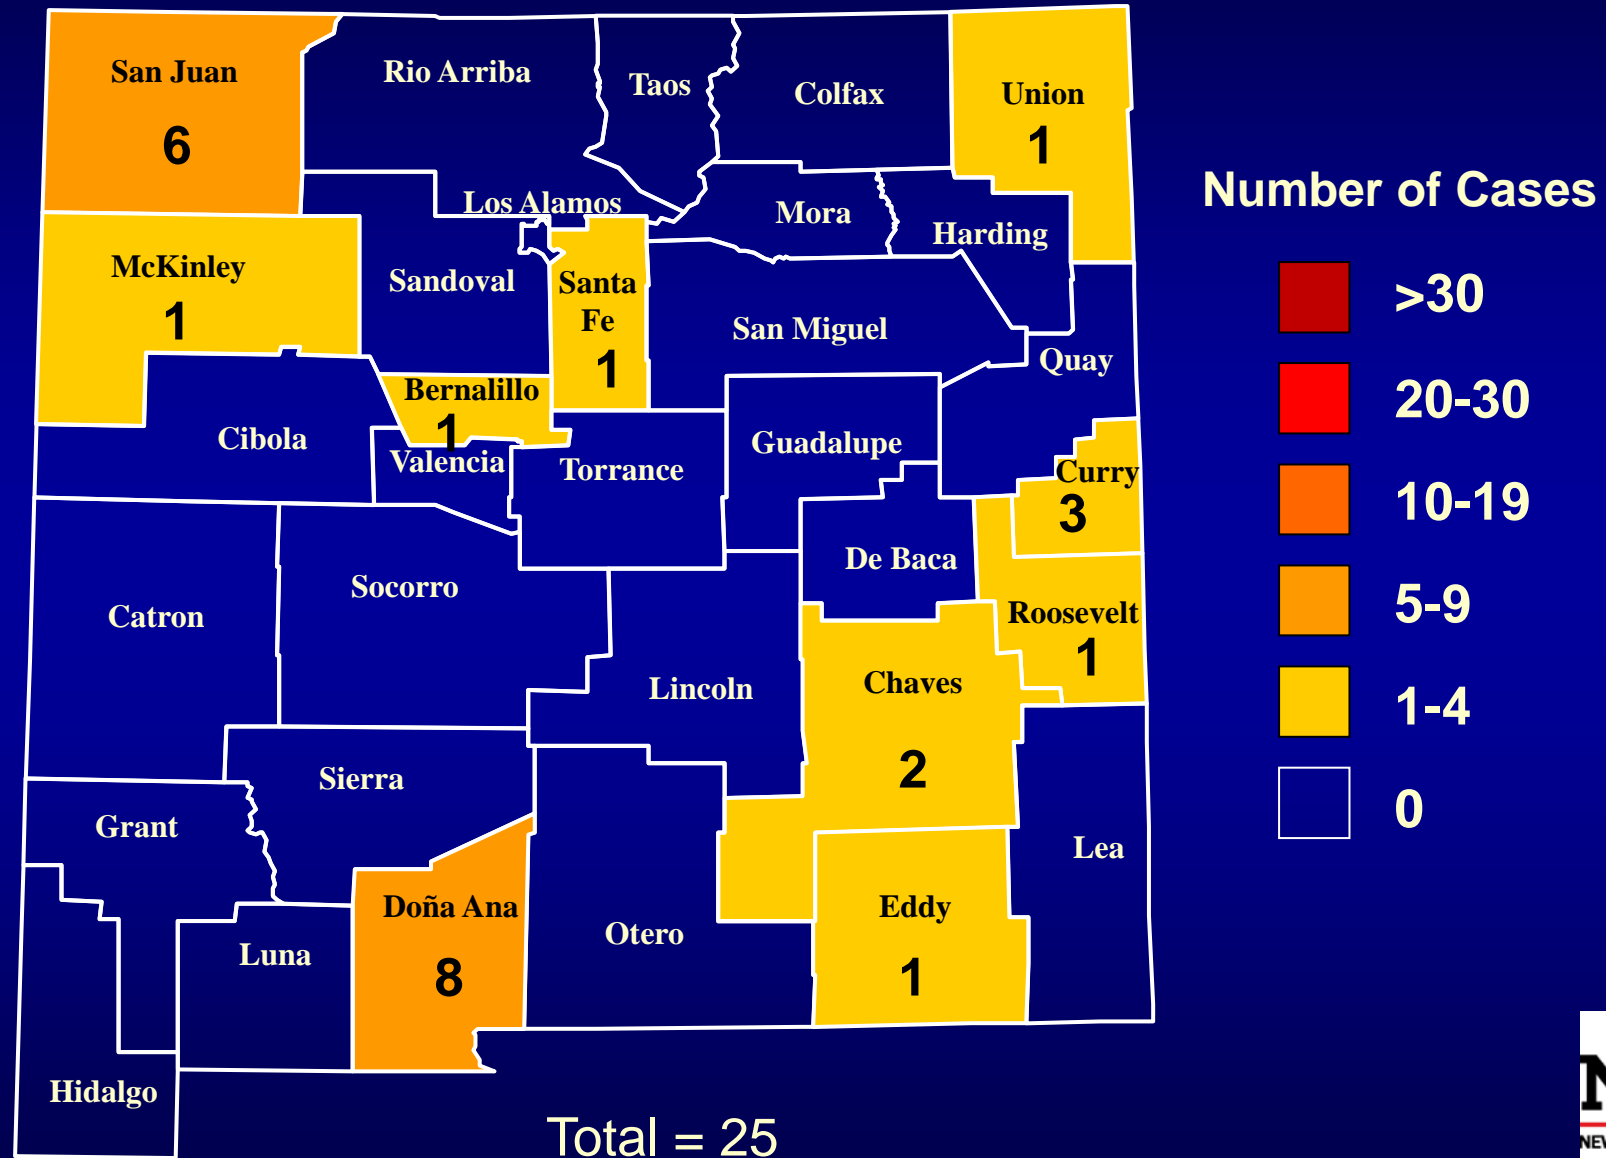

Human WNV Cases by County, New Mexico, 2010