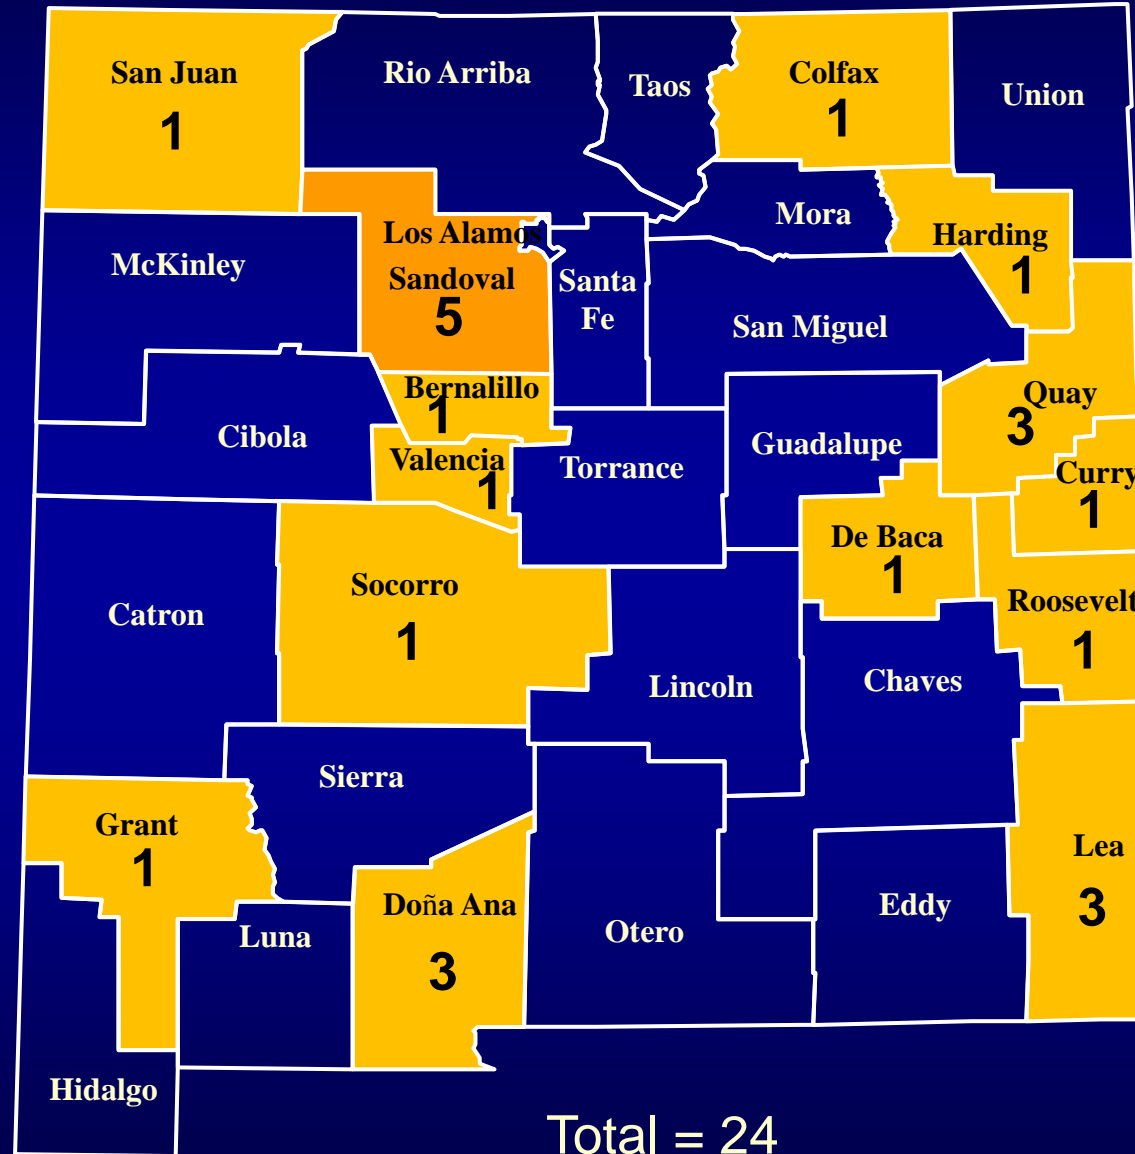

## Number of Cases

# Human WNV Cases by County, New Mexico, 2015

## Number of Cases

Total = 14

## Number of Cases

Total = 24