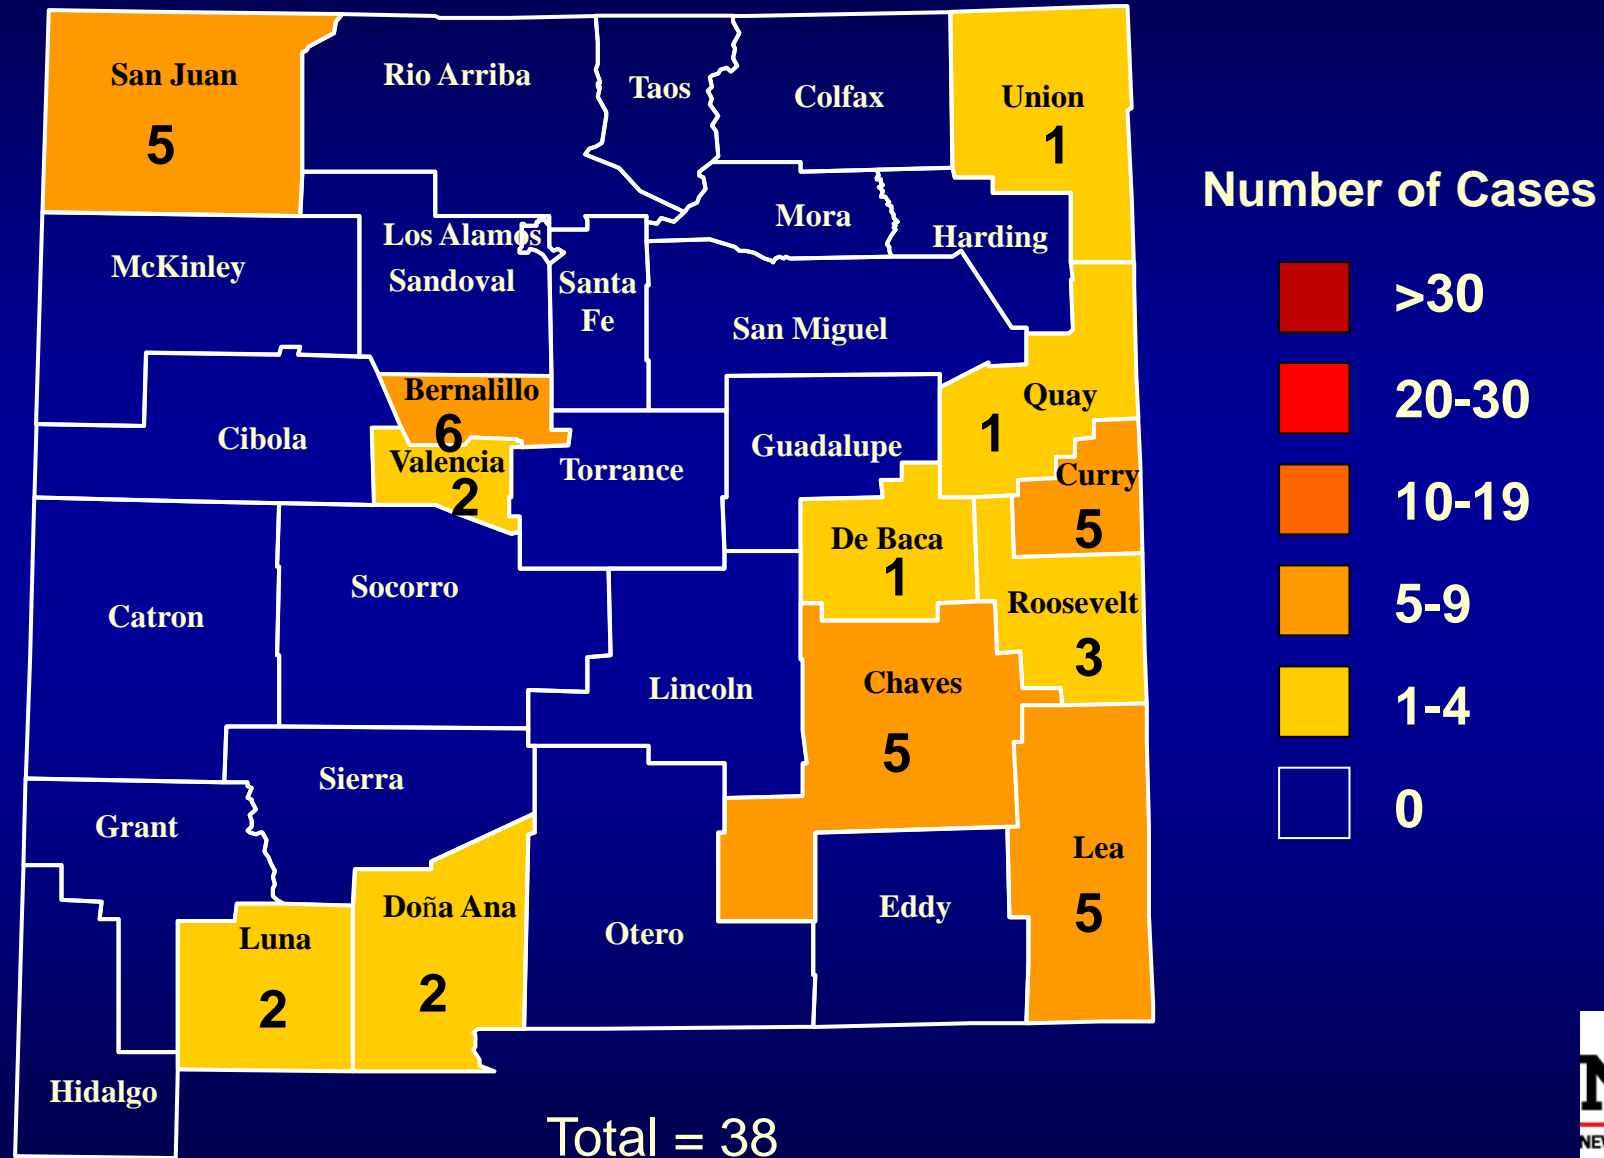

Human WNV Cases by County, New Mexico, 2013