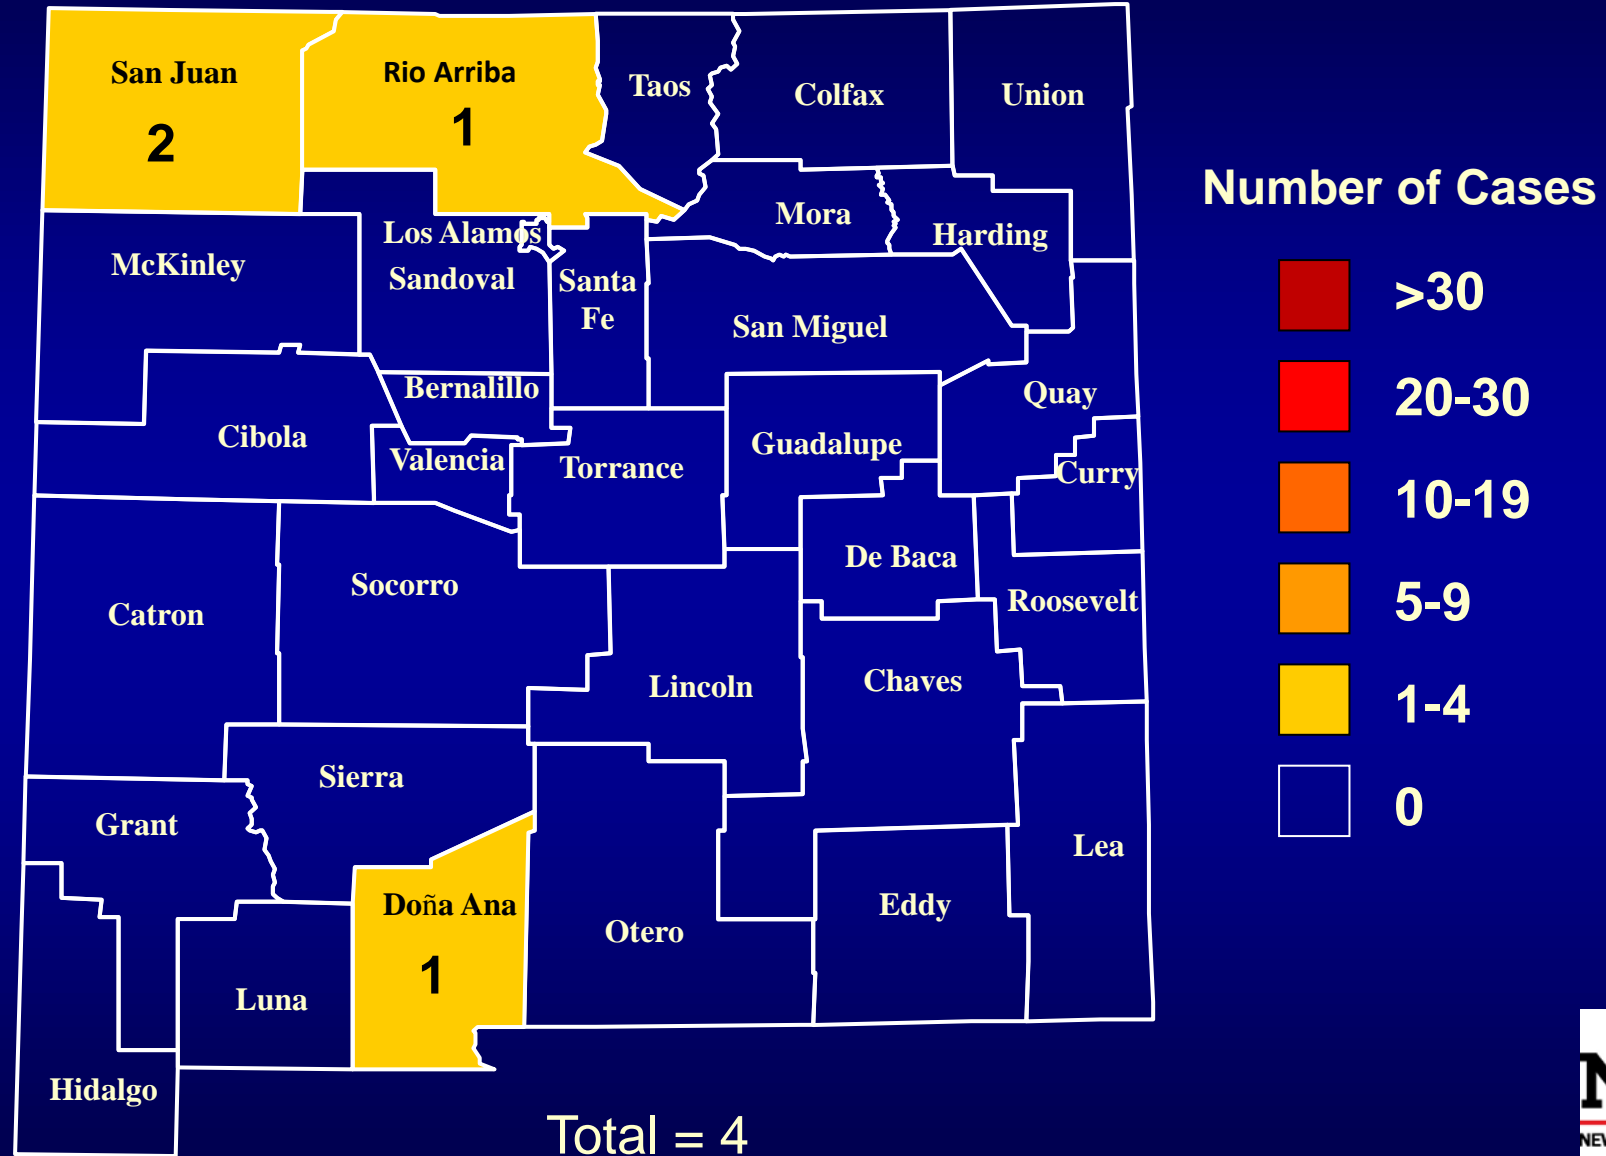

Human WNV Cases by County, New Mexico, 2011