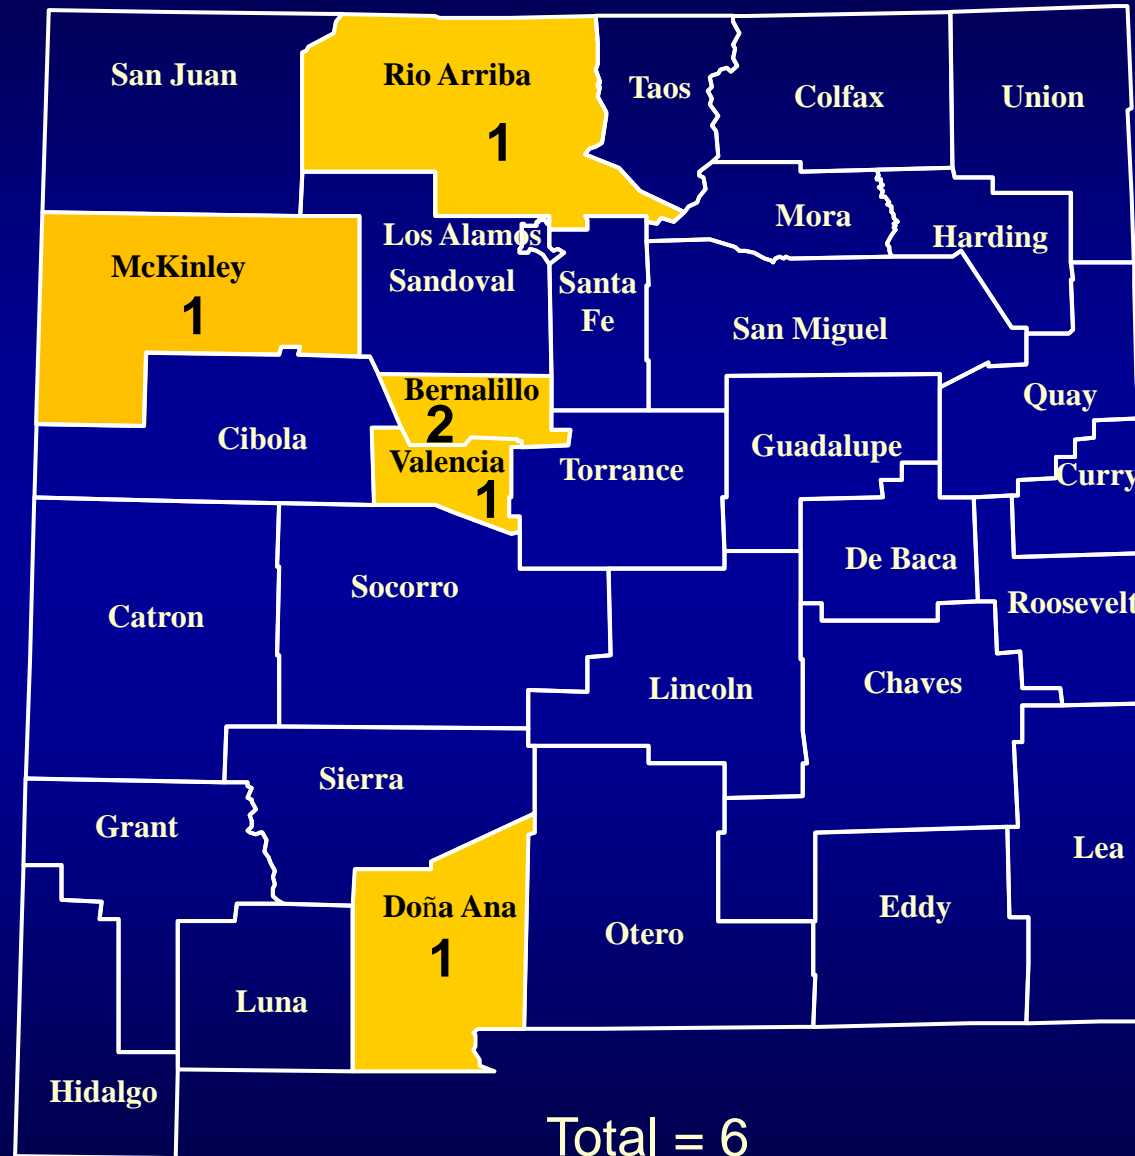

Human WNV Cases by County, New Mexico, 2016

Total = 6

Number of Cases