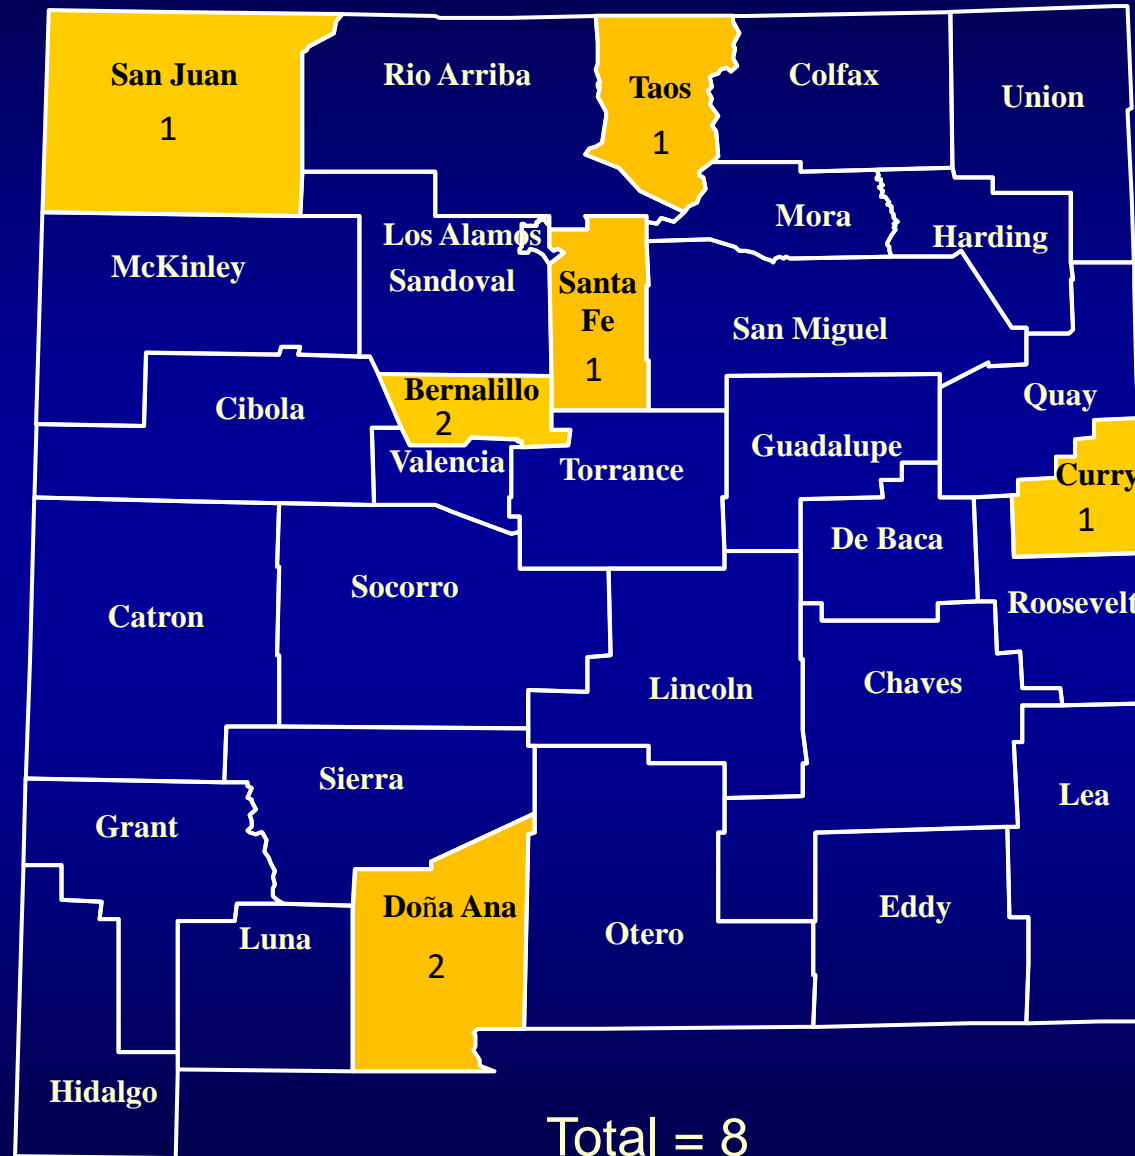

Human WNV Cases by County, New Mexico, 2020