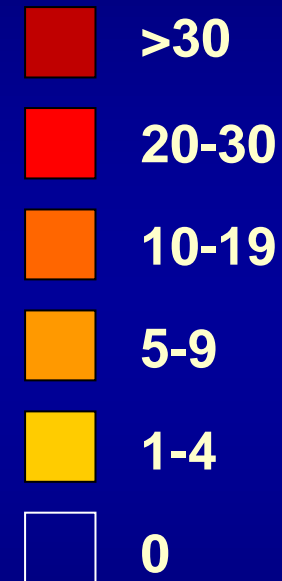

Number of Cases