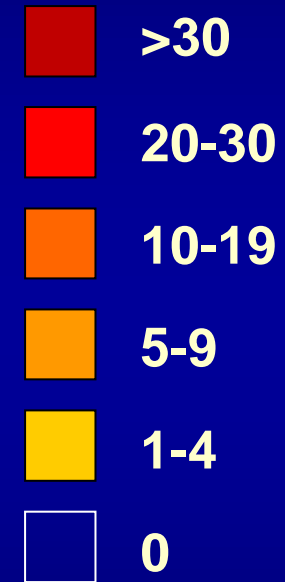

Human WNV Cases by County, New Mexico, 2022

Total = 11

Number of Cases