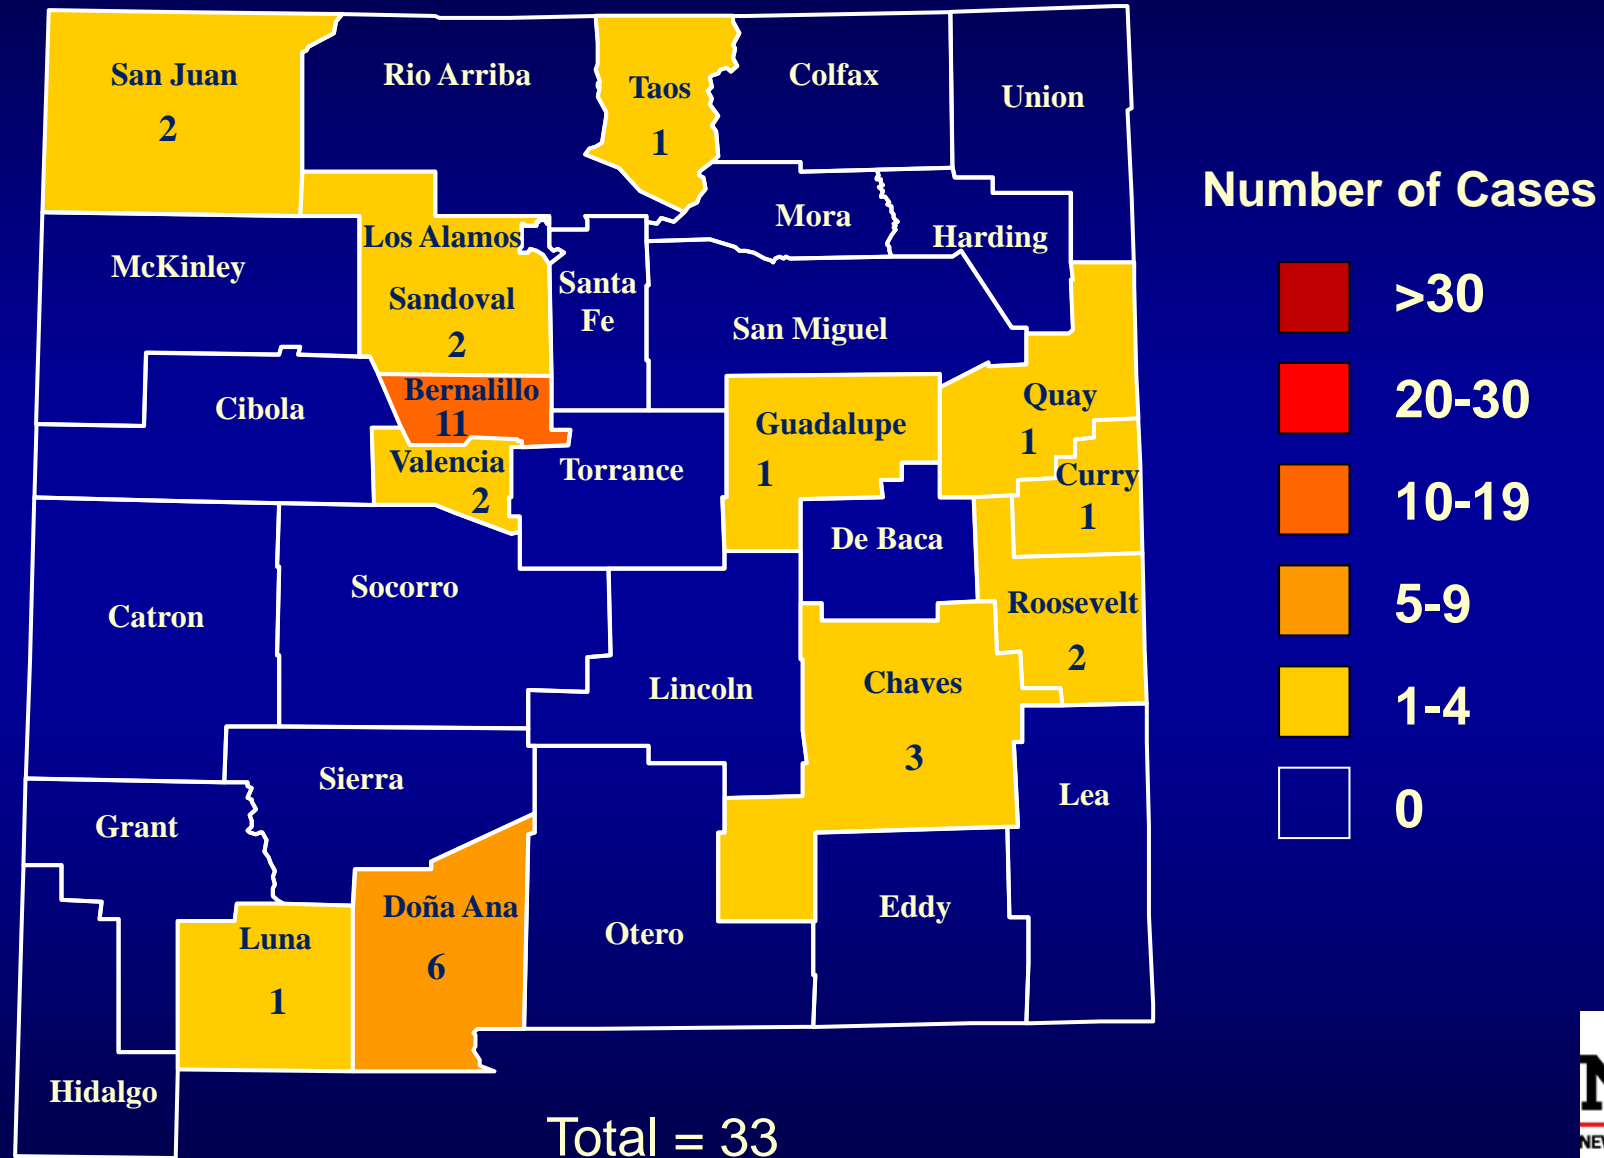

# Human WNV Cases by County, New Mexico, 2023

Number of Cases

Total = 80

# Human WNV Cases by County, New Mexico, 2022

Total = 11

## Number of Cases

# Human WNV Cases by County, New Mexico, 2021