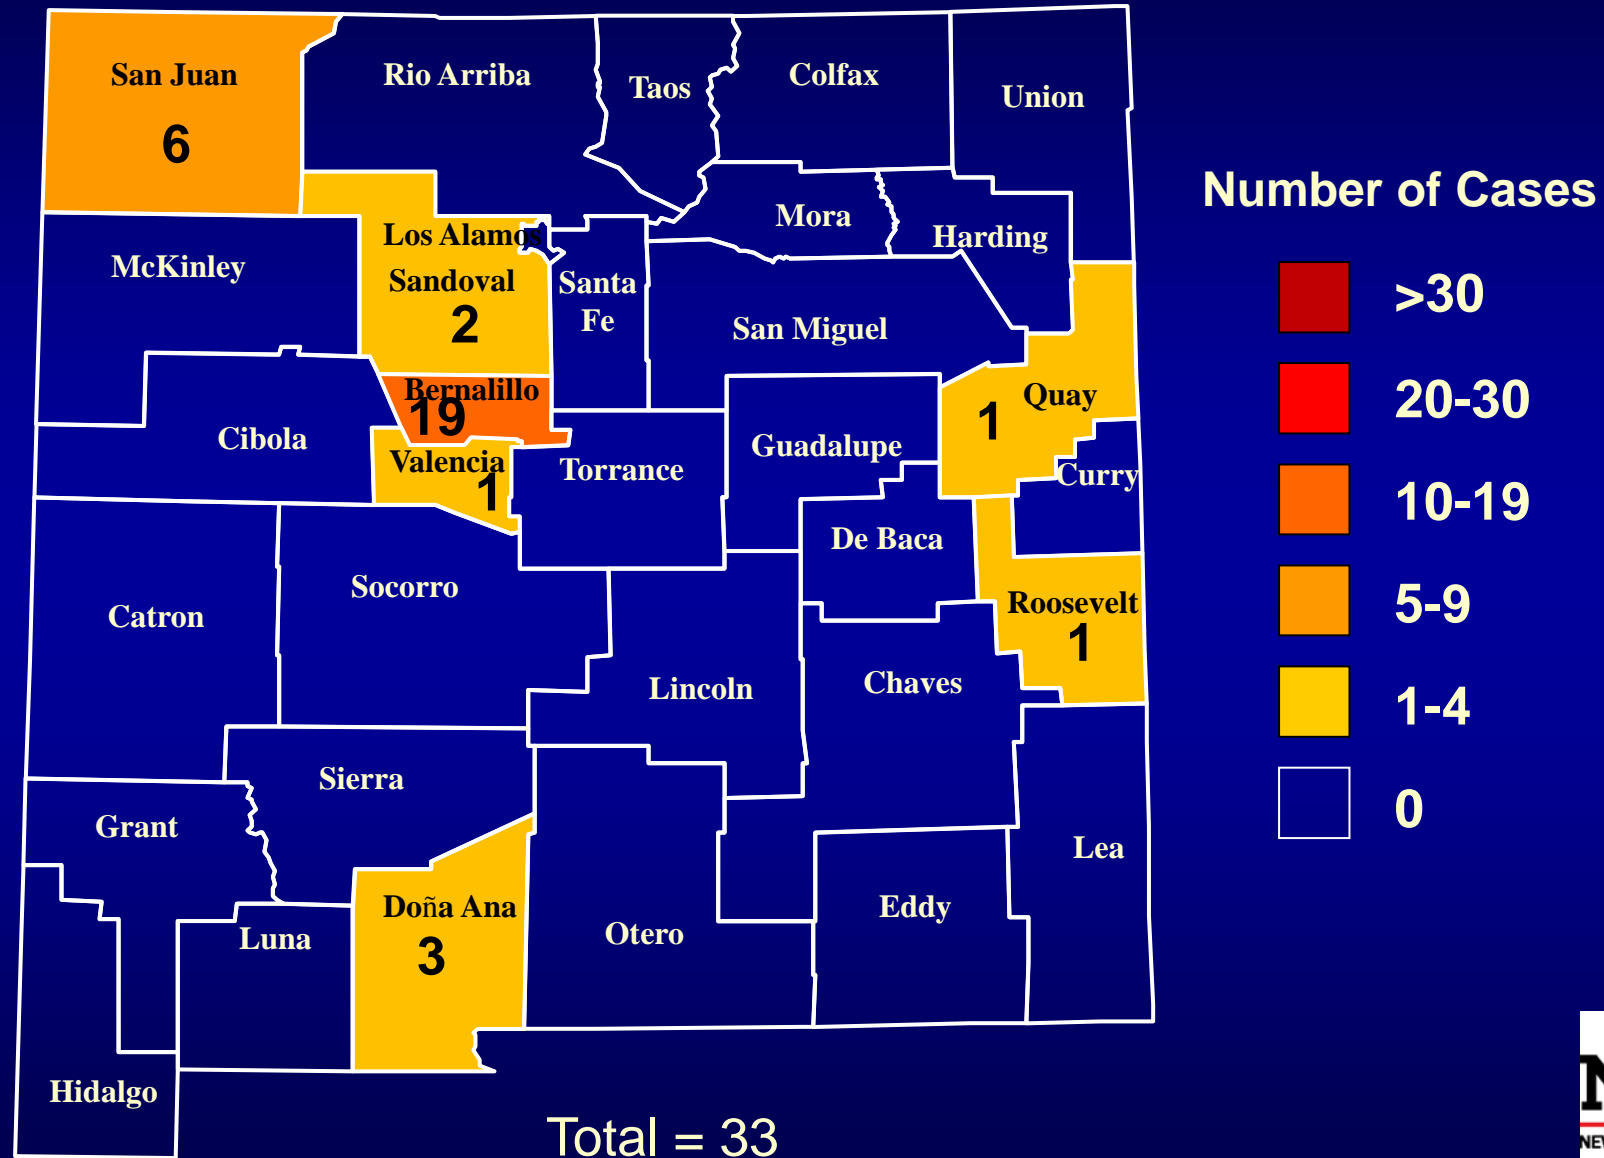

Human WNV Cases by County, New Mexico, 2017