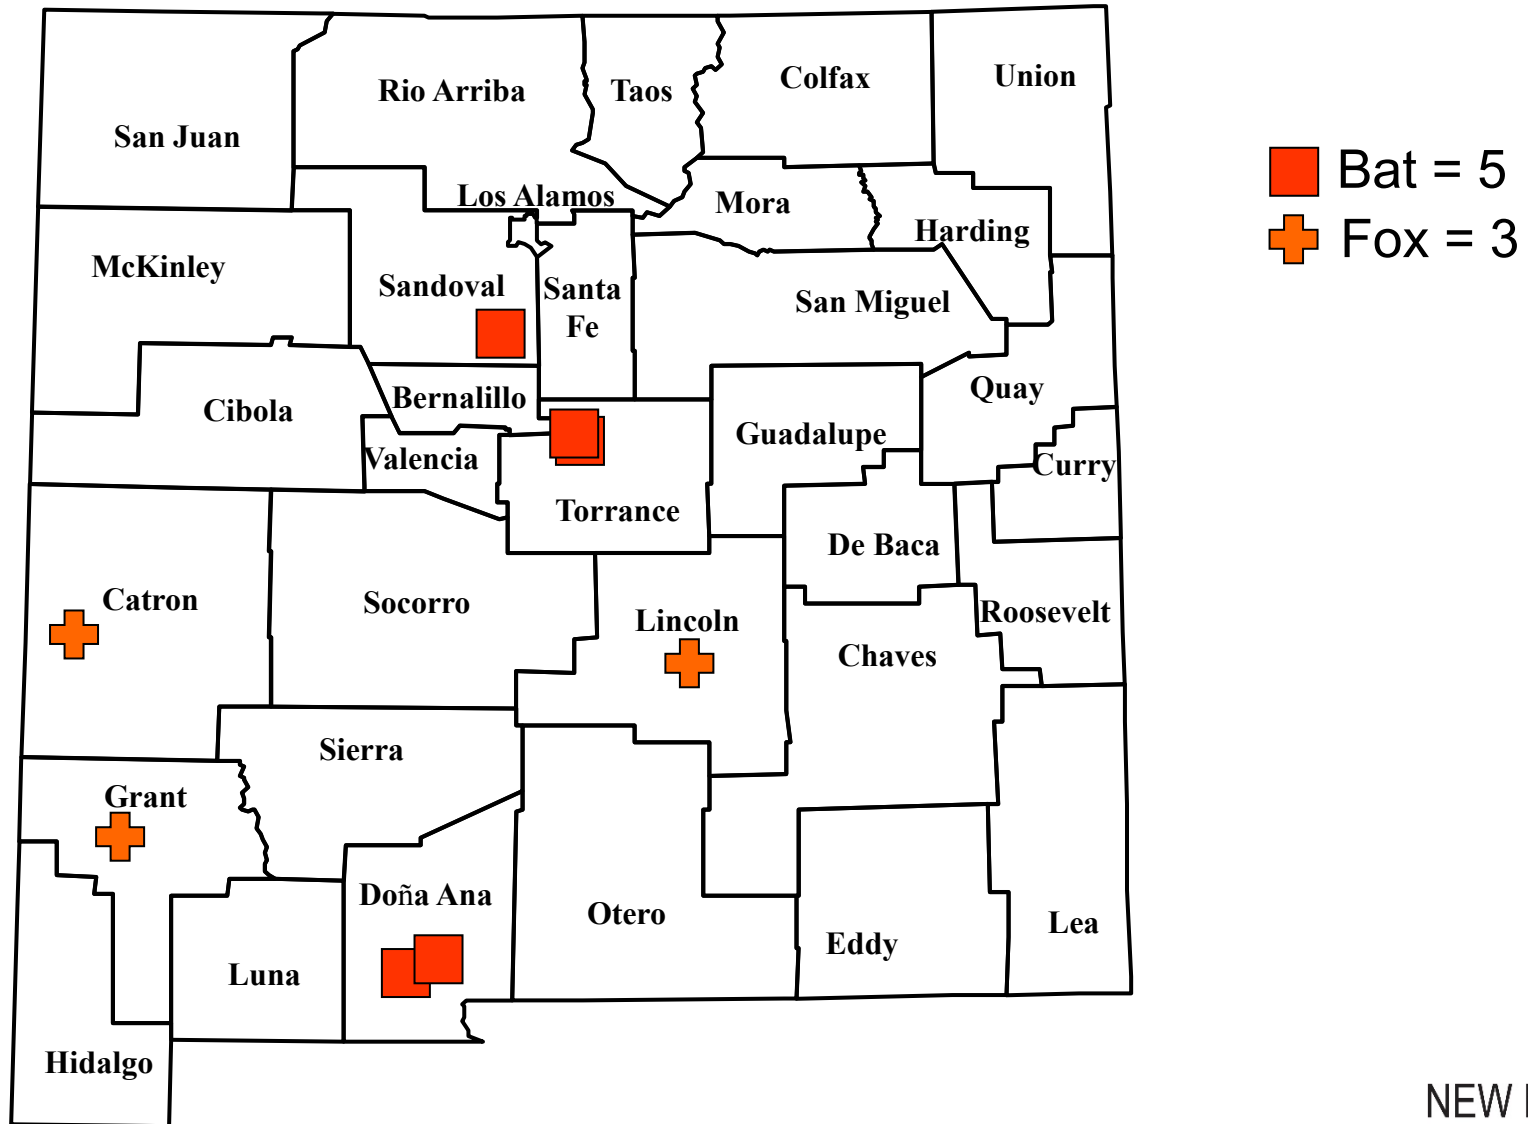

# Animal Rabies by County, New Mexico, 2021

Total = 8