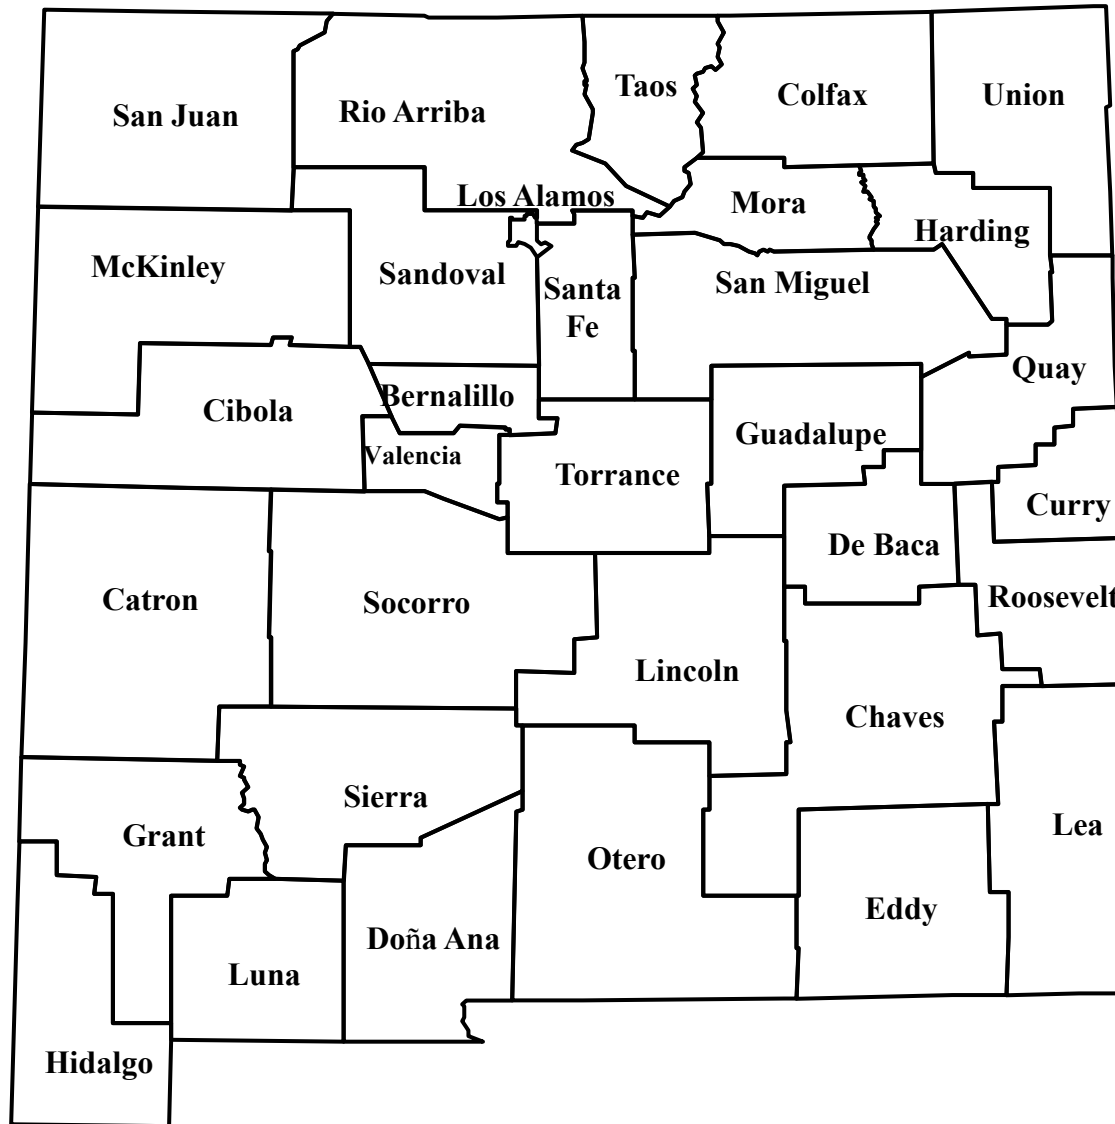

Domestic Animal Plague in New Mexico, 2021

◆ Cat case
(confirmed)
N = 1

⊕ Dog case
(confirmed)
N = 0

Total = 1

Wild Animal Plague in New Mexico, 2021

◆ Positive Mammal

N = 0

⊕ Positive Fleas