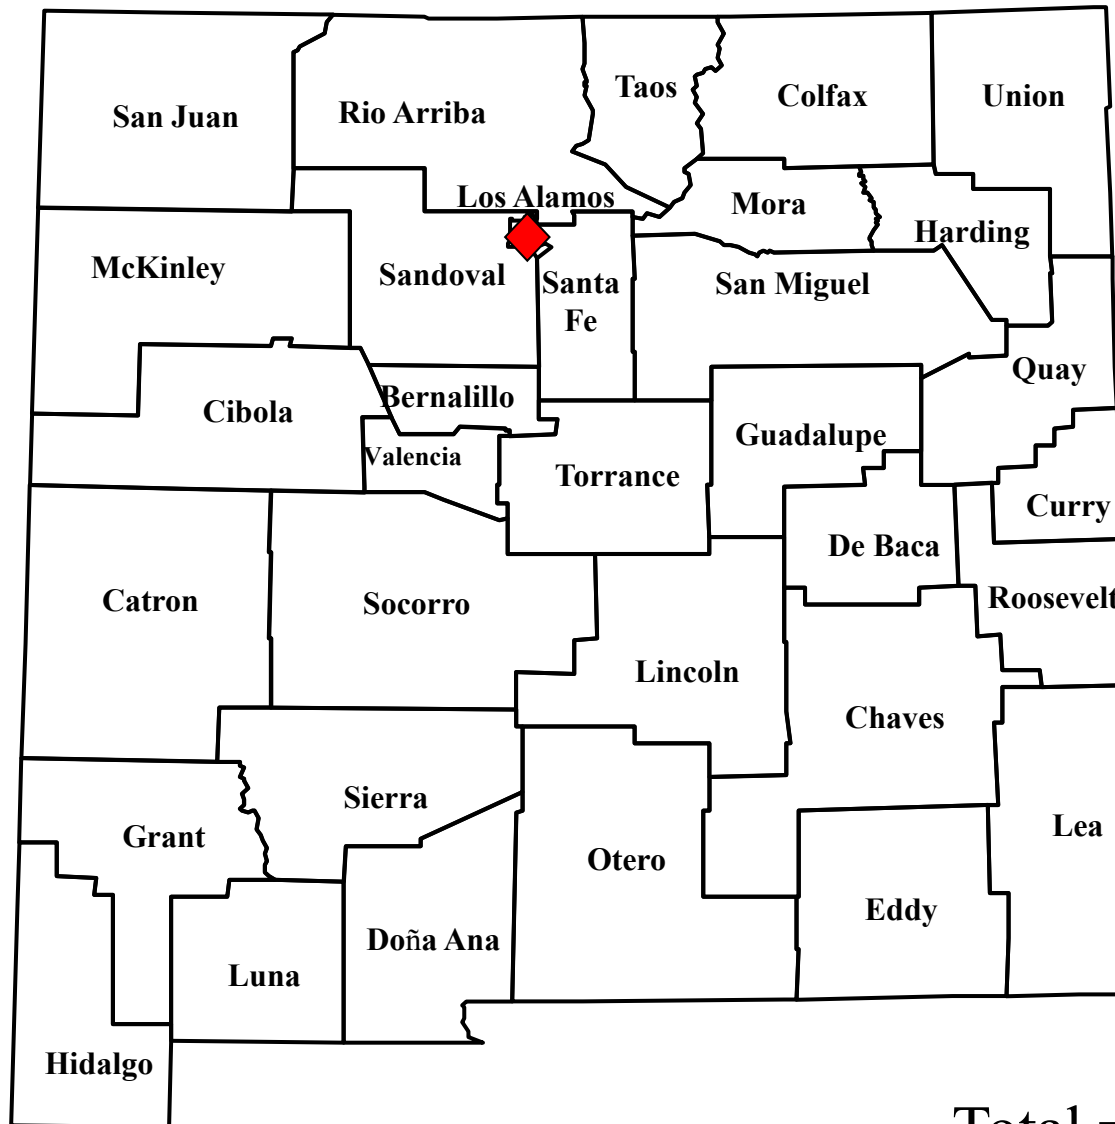

Domestic Animal Plague in New Mexico, 2021

◆ Cat case
(confirmed)
N = 1

⊕ Dog case
(confirmed)
N = 0

Total = 1

Wild Animal Plague in New Mexico, 2021

◆ Positive Mammal

N = 0

⊕ Positive Fleas