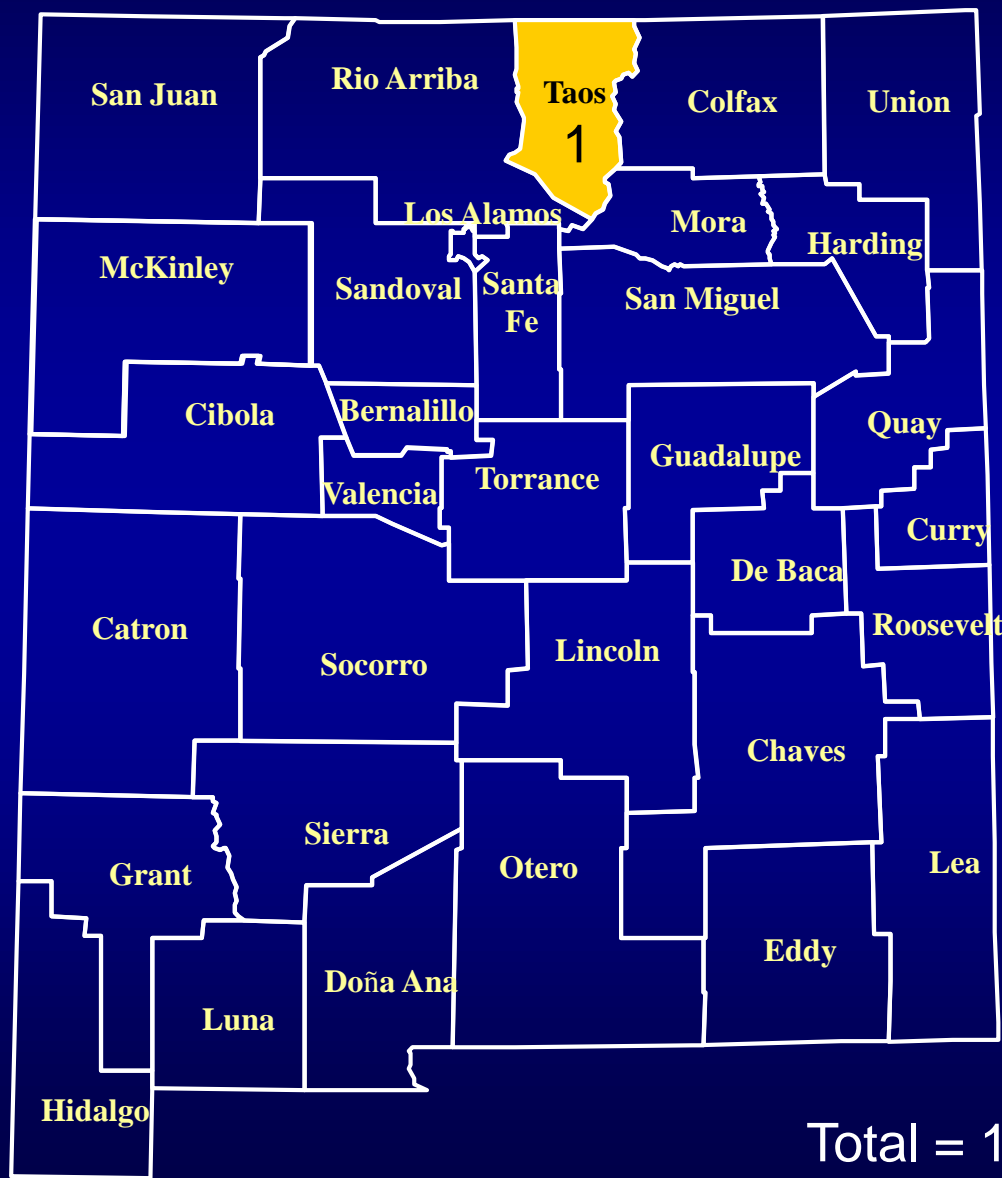

Hantavirus Pulmonary Syndrome Cases in New Mexico by County, 2020

Total = 1