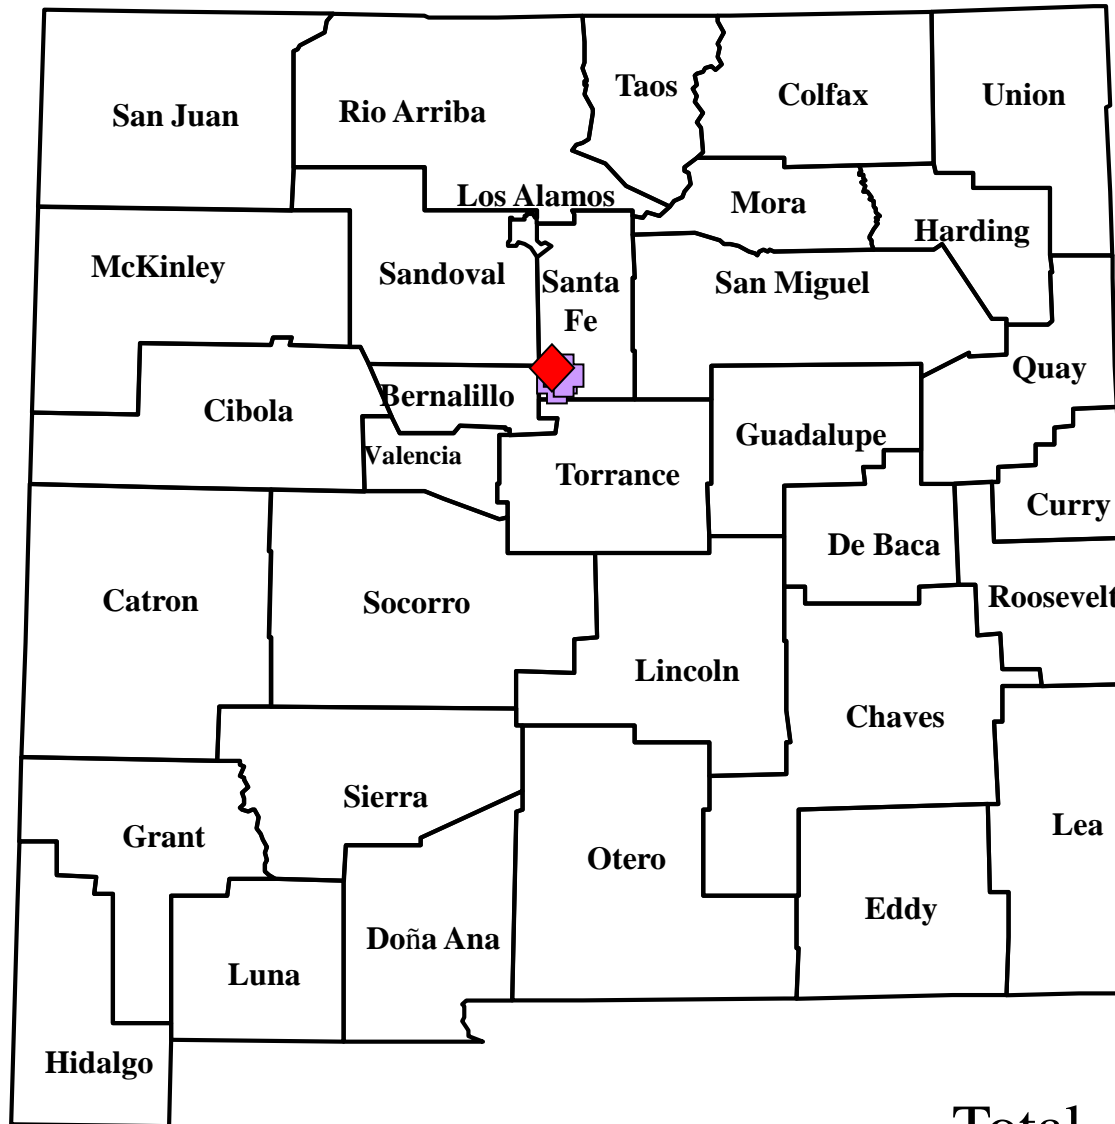

# Domestic Animal Plague in New Mexico, 2020

 **Cat case (confirmed)**  
N = 1

 **Dog case (confirmed)**  
N = 2

Total = 3

# Wild Animal Plague in New Mexico, 2020

◆ Positive Mammal

N = 0

⊕ Positive Fleas

N = 0