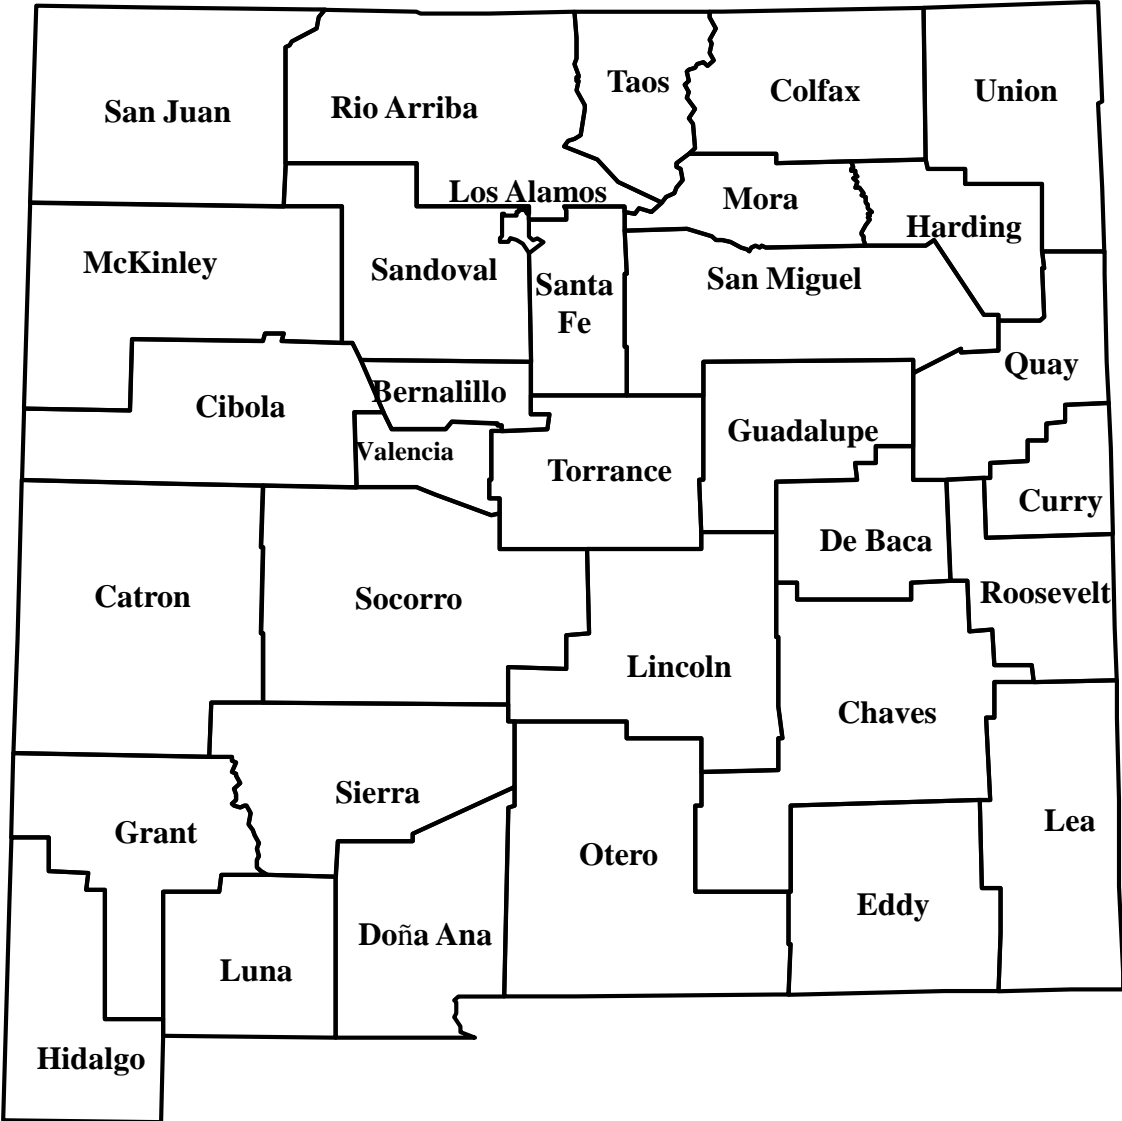

# Domestic Animal Plague in New Mexico, 2020

 **Cat case (confirmed)**  
N = 1

 **Dog case (confirmed)**  
N = 2

Total = 3

# Wild Animal Plague in New Mexico, 2020

◆ Positive Mammal

N = 0

⊕ Positive Fleas

N = 0