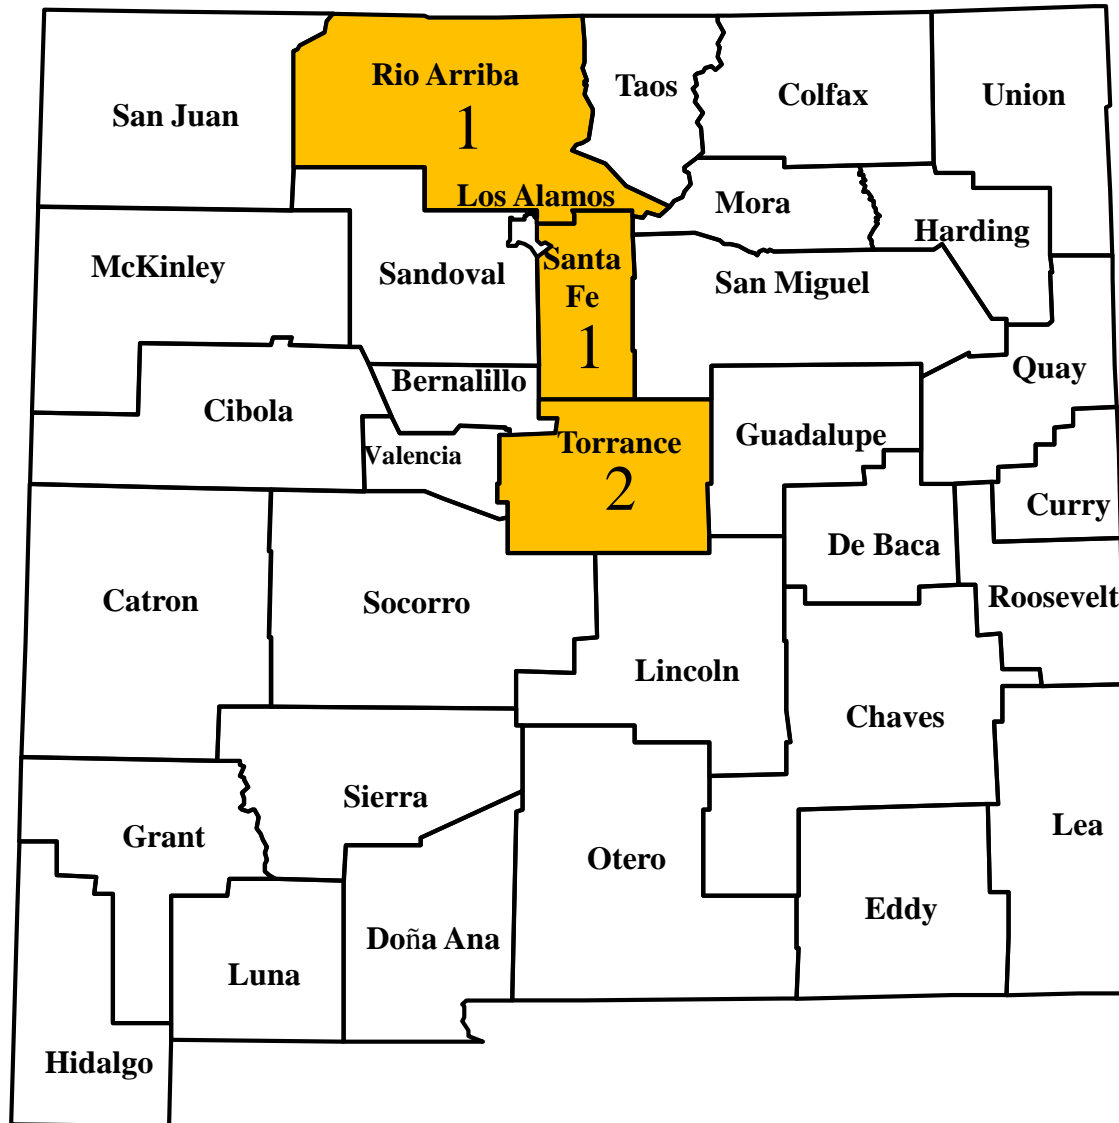

Human Plague in New Mexico, 2020

Total = 4

Human Plague by Onset Month

New Mexico, 2020