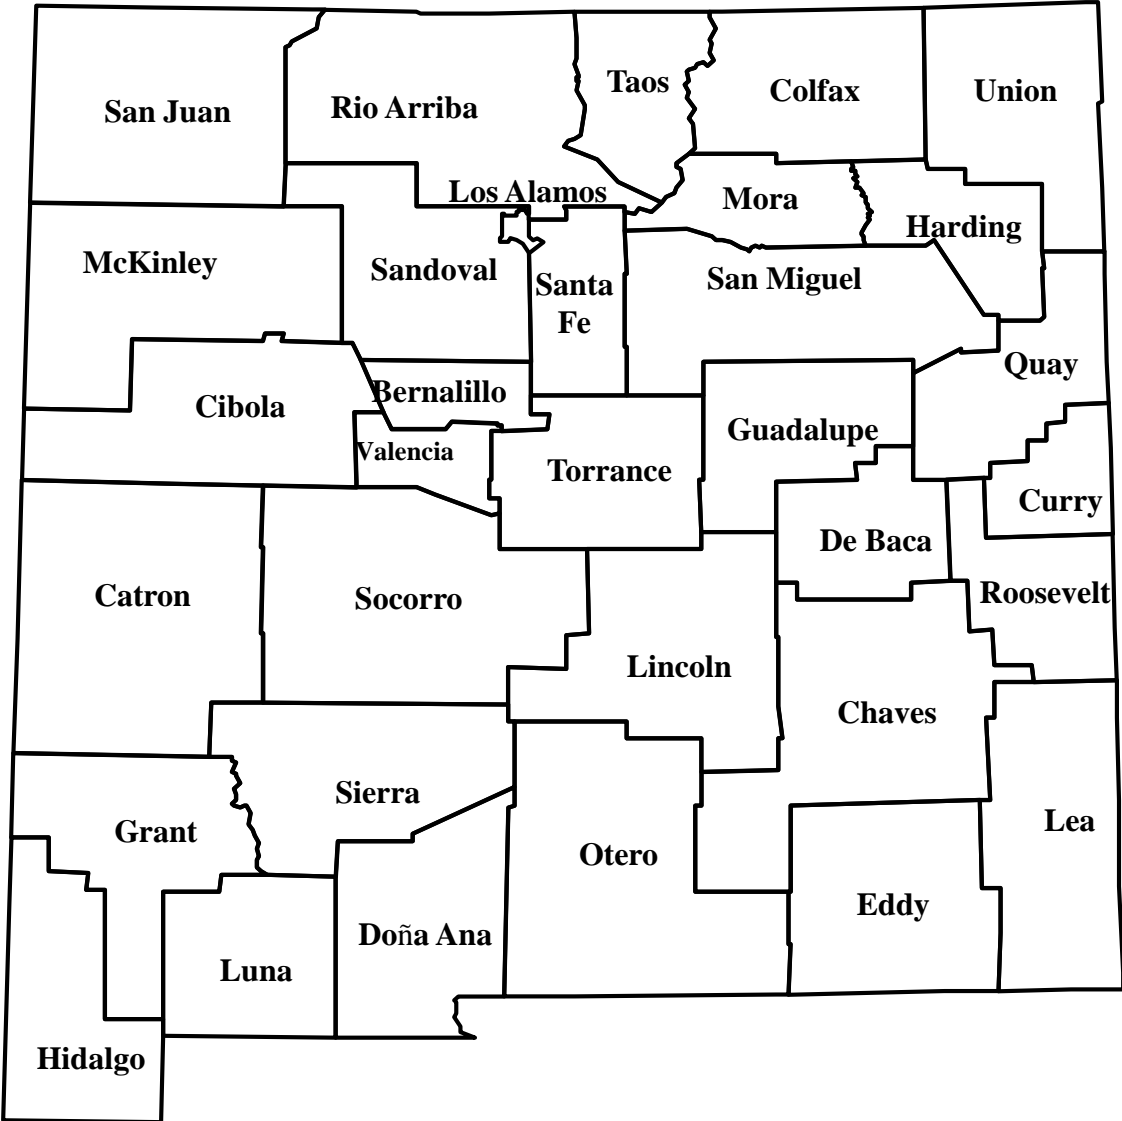

Domestic Animal Plague in New Mexico, 2019

- ◆ Cat case (confirmed)
N = 1
- ✚ Dog case (confirmed)
N = 1

Total = 2

As of 10/17/2019

Wild Animal Plague in New Mexico, 2019

◆ Positive Mammal

N = 0

⊕ Positive Fleas

N = 0

As of 10/17/2019

Domestic Animal Tularemia in New Mexico, 2019

- ◆ **Cat case (confirmed)**
N = 1
- ✚ **Dog case (confirmed)**
N = 8

As of 10/17/2019

Total = 9

Wild Animal Tularemia in New Mexico, 2019