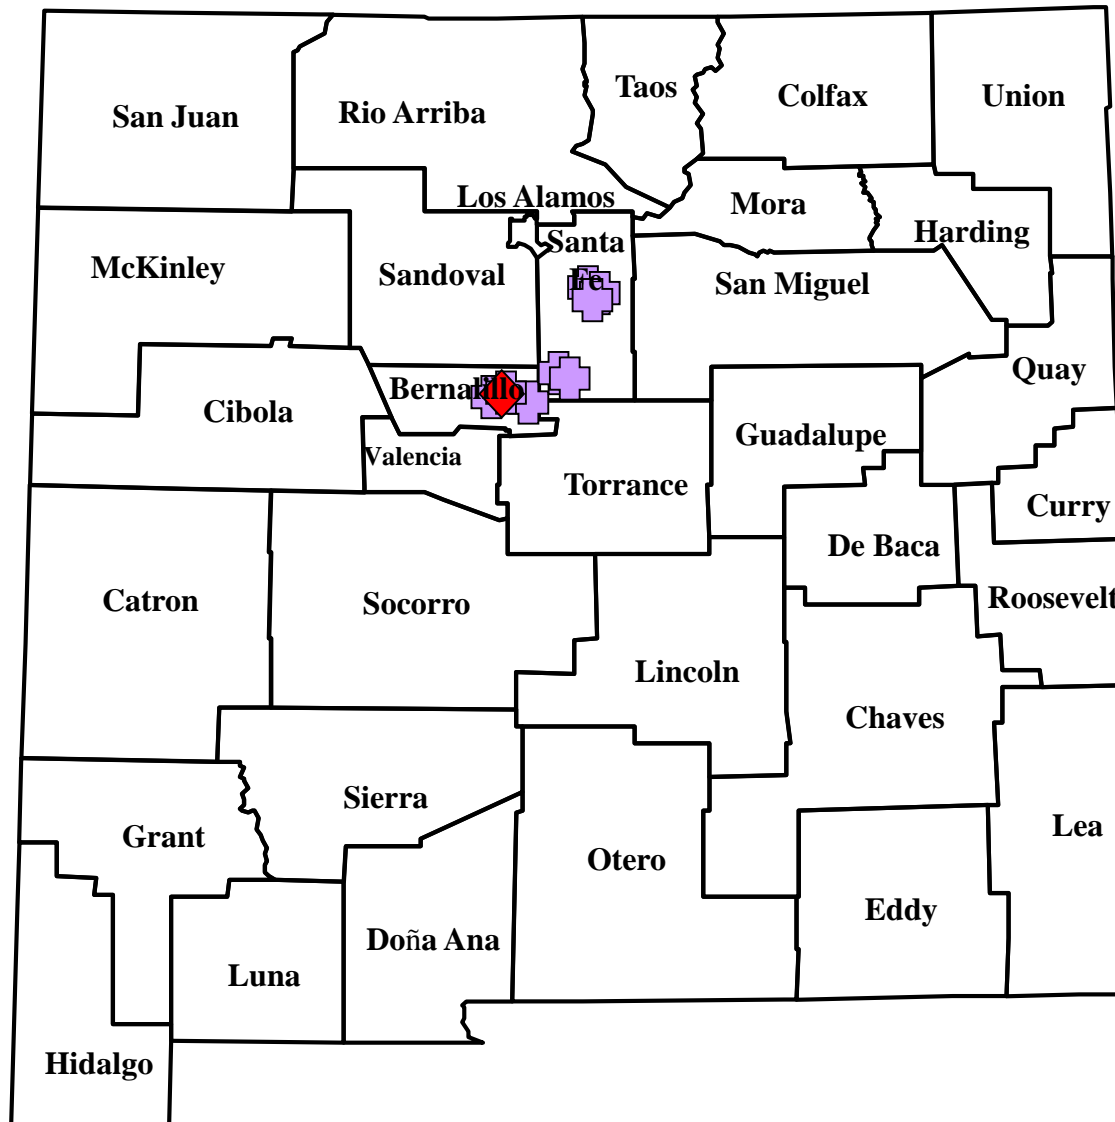

Domestic Animal Plague in New Mexico, 2019

- ◆ Cat case (confirmed)
N = 1
- ✚ Dog case (confirmed)
N = 1

Total = 2

As of 10/17/2019

Wild Animal Plague in New Mexico, 2019

◆ Positive Mammal

N = 0

⊕ Positive Fleas

N = 0

As of 10/17/2019

Domestic Animal Tularemia in New Mexico, 2019

- ◆ **Cat case (confirmed)**
N = 1
- ✚ **Dog case (confirmed)**
N = 8

As of 10/17/2019

Total = 9

Wild Animal Tularemia in New Mexico, 2019