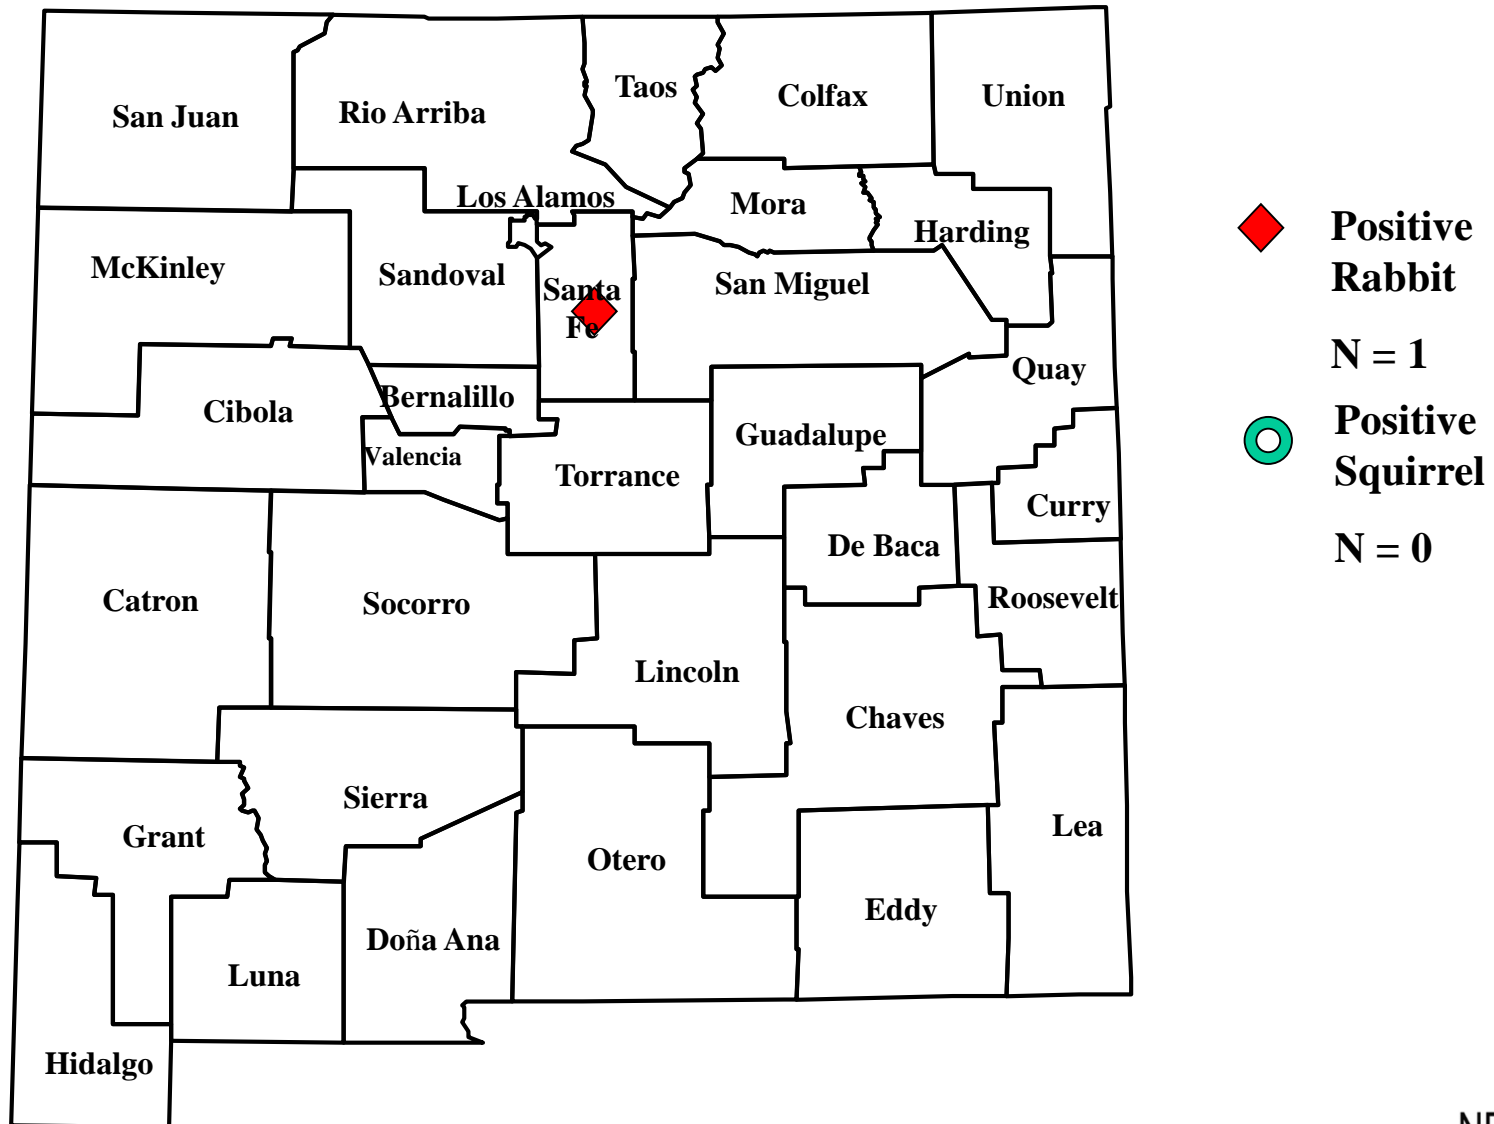

N = 0

As of 10/17/2019

Domestic Animal Tularemia in New Mexico, 2019

- ◆ **Cat case (confirmed)**
N = 1
- ✚ **Dog case (confirmed)**
N = 8

As of 10/17/2019

Total = 9

Wild Animal Tularemia in New Mexico, 2019