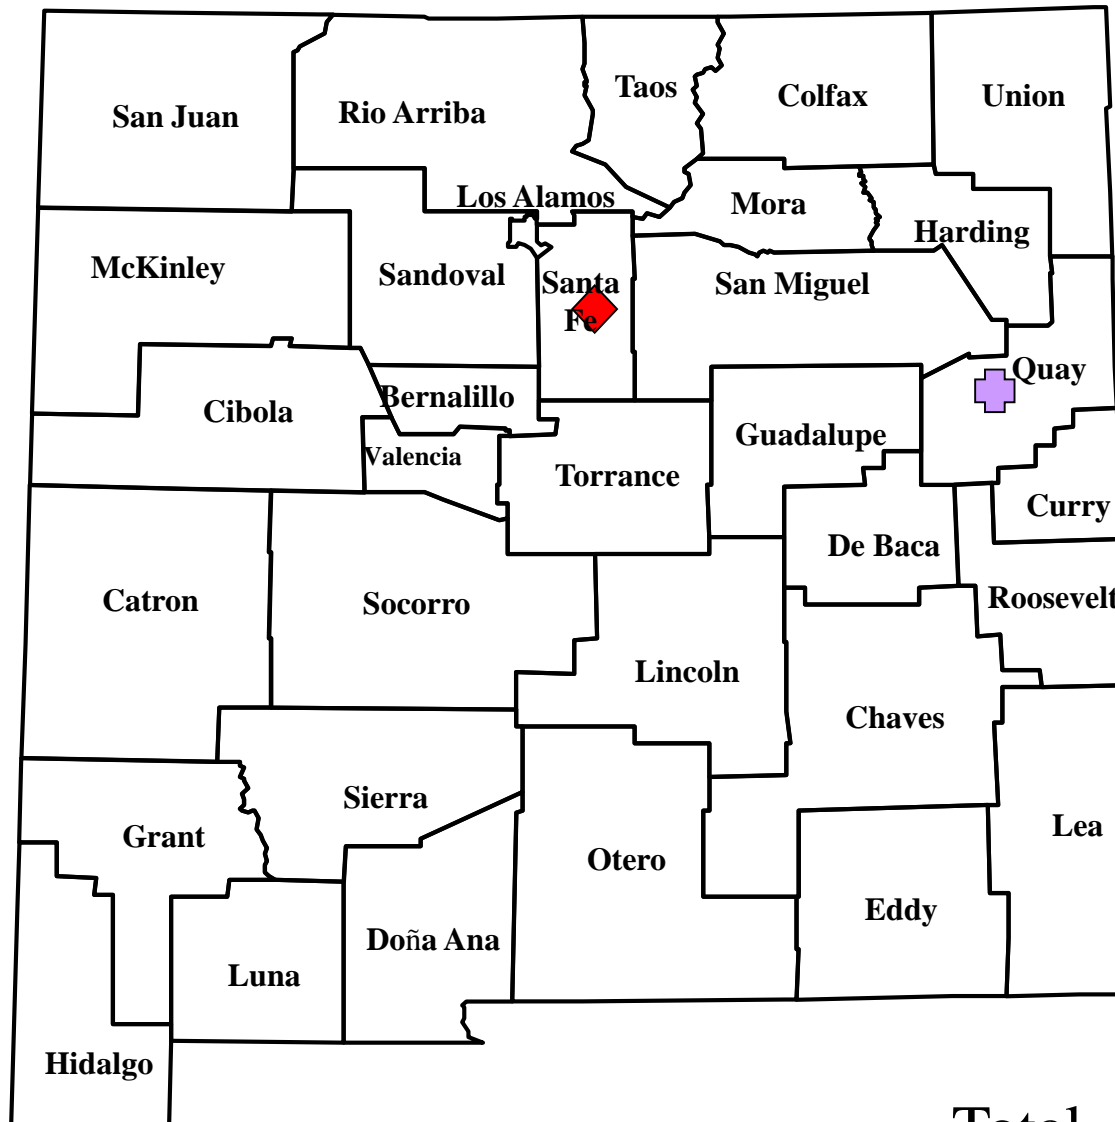

Domestic Animal Plague in New Mexico, 2019

- ◆ Cat case (confirmed)
N = 1
- ✚ Dog case (confirmed)
N = 1

Total = 2

As of 10/17/2019

Wild Animal Plague in New Mexico, 2019

◆ Positive Mammal

N = 0

⊕ Positive Fleas

N = 0

As of 10/17/2019

Domestic Animal Tularemia in New Mexico, 2019

- ◆ **Cat case (confirmed)**
N = 1
- ✚ **Dog case (confirmed)**
N = 8

As of 10/17/2019

Total = 9

Wild Animal Tularemia in New Mexico, 2019