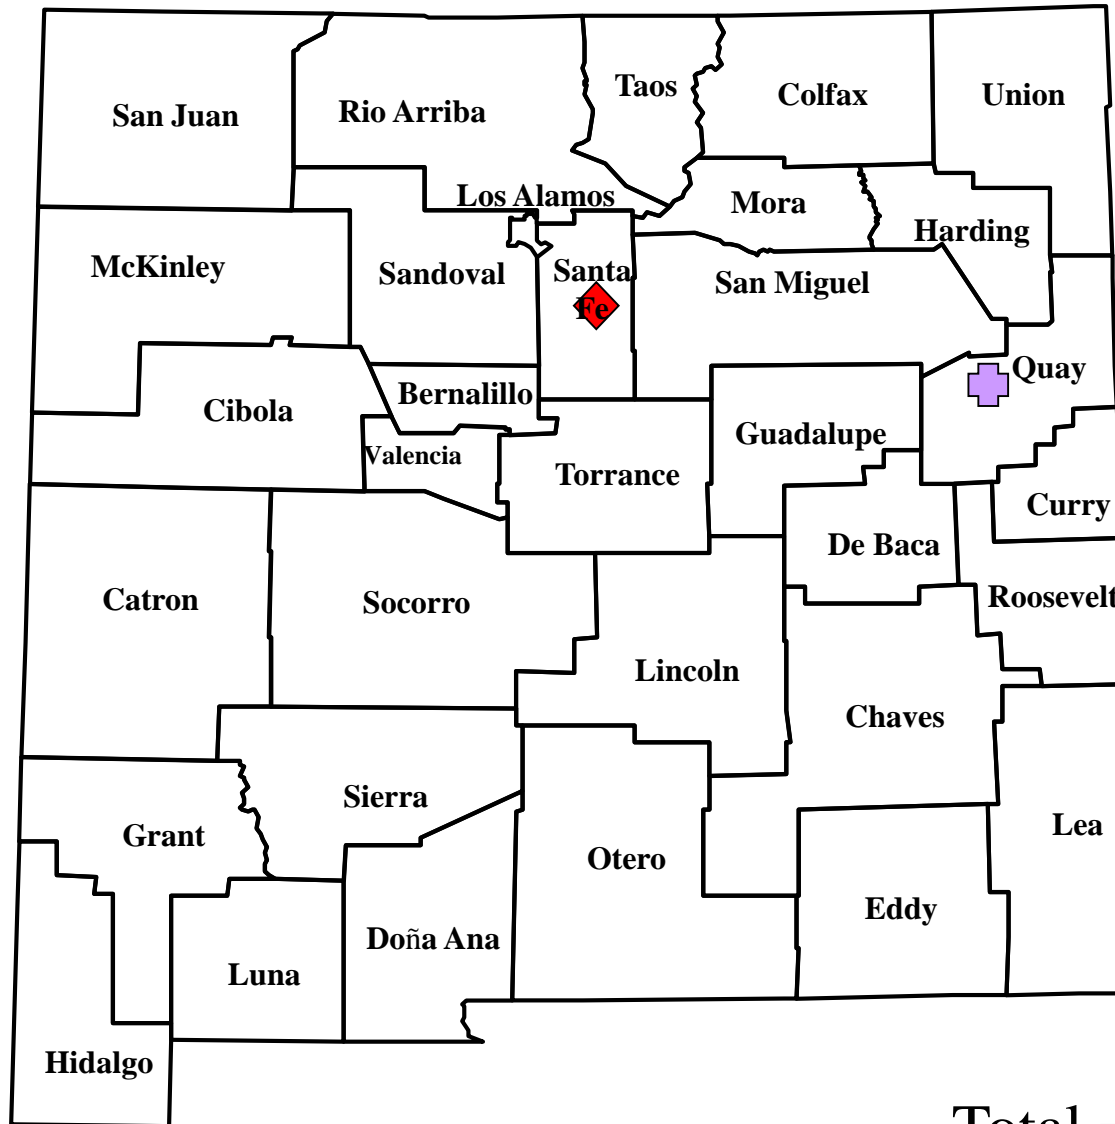

Domestic Animal Plague in New Mexico, 2019

◆ Cat case (confirmed)
N = 1

✚ Dog case (confirmed)
N = 1

Total = 2

Wild Animal Plague in New Mexico, 2019

◆ Positive Mammal

N = 0

⊕ Positive Fleas