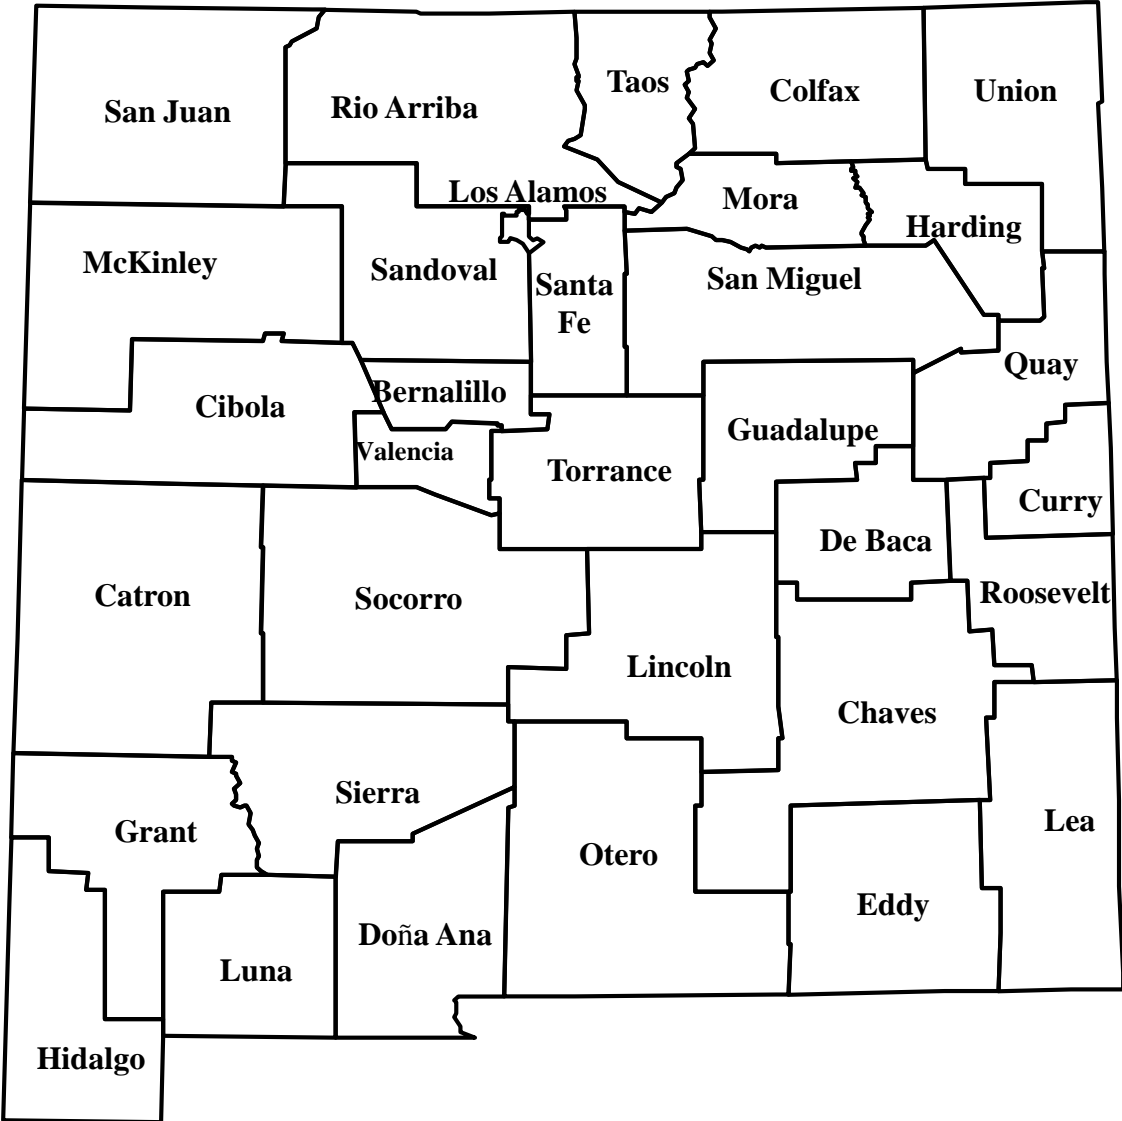

Domestic Animal Plague in New Mexico, 2019

◆ Cat case (confirmed)
N = 1

✚ Dog case (confirmed)
N = 1

Total = 2

Wild Animal Plague in New Mexico, 2019

◆ Positive Mammal

N = 0

⊕ Positive Fleas