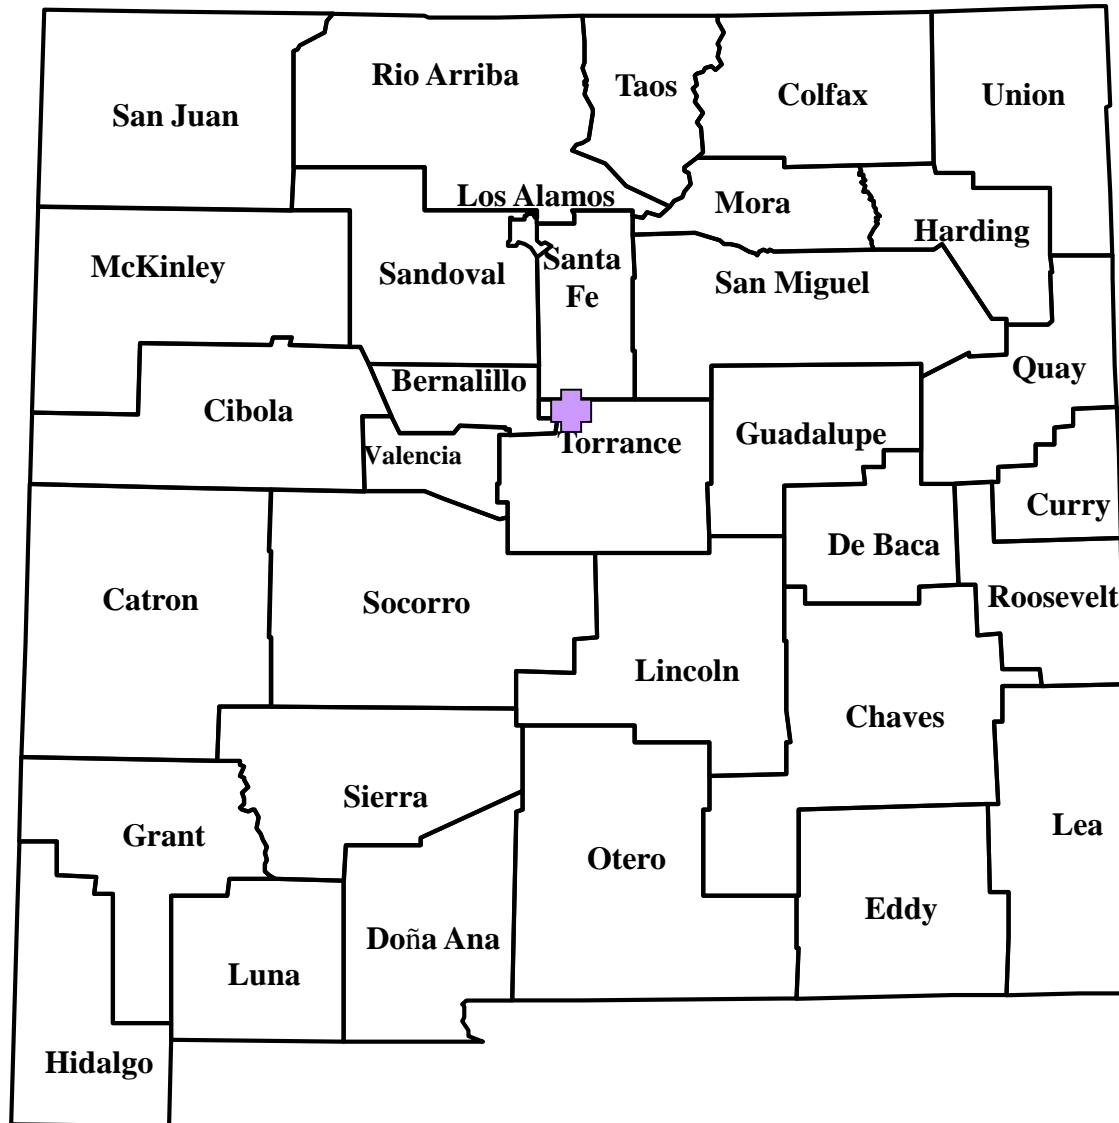

Human Plague in New Mexico, 2019

Total = 1

Human Plague by Onset Month

New Mexico, 2019