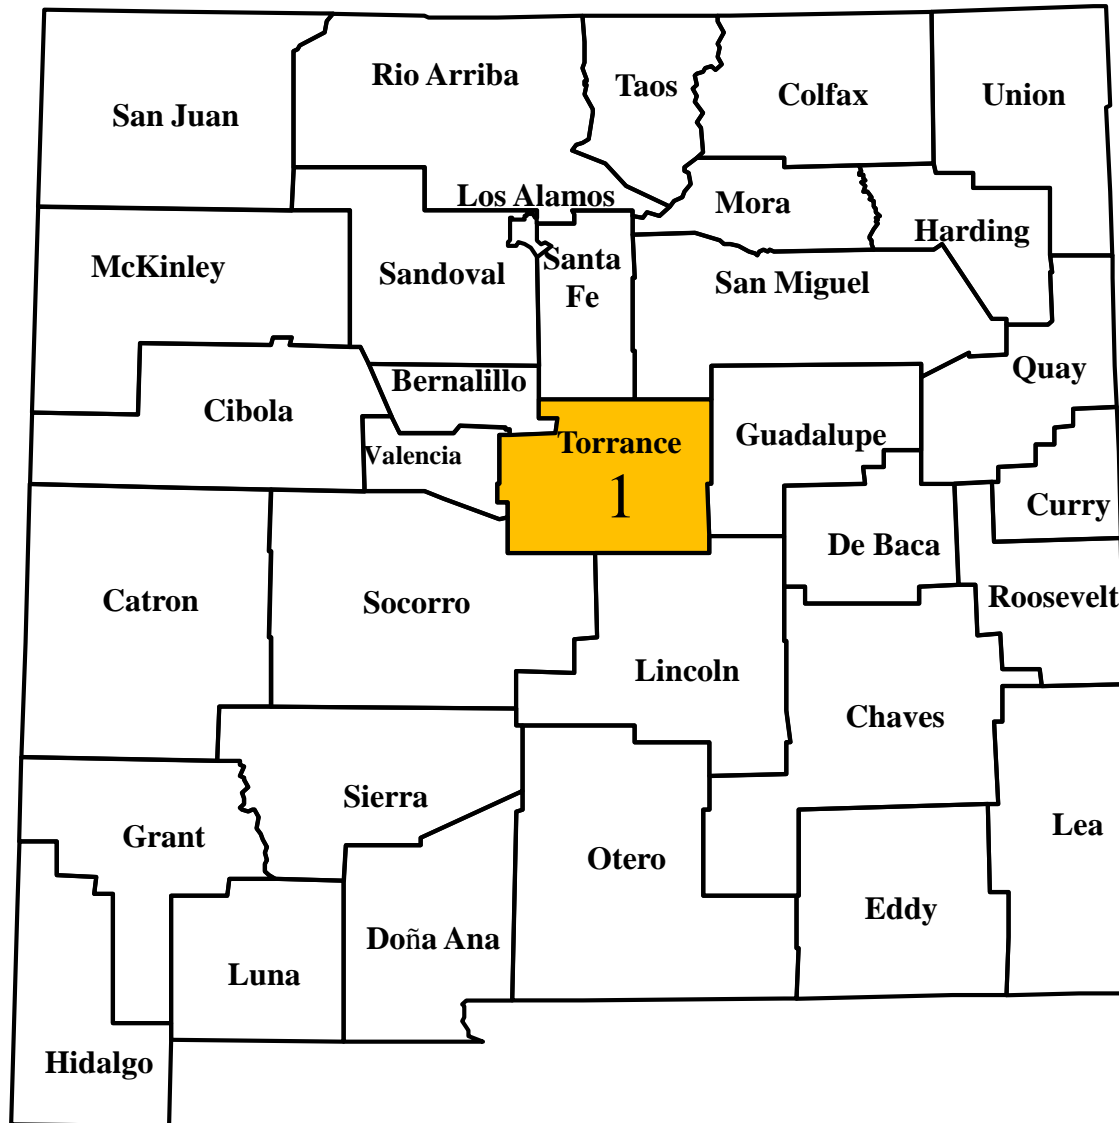

# Human Plague in New Mexico, 2019

Total = 1

# Human Plague by Onset Month

## New Mexico, 2019