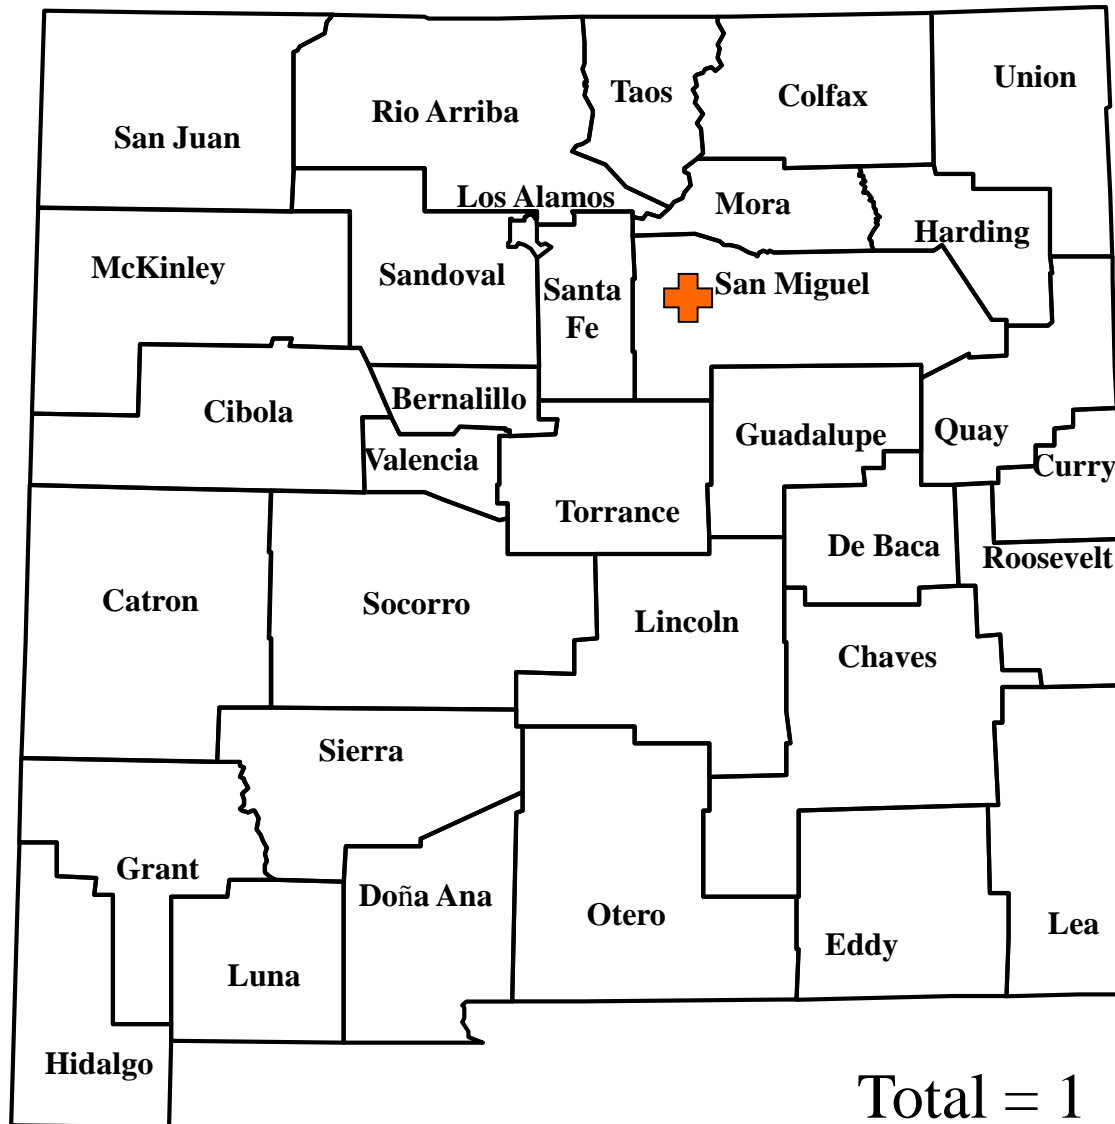

# Animal Rabies by County, New Mexico, 2019

✚ FOX = 1

Total = 1

As of 01/29/2019