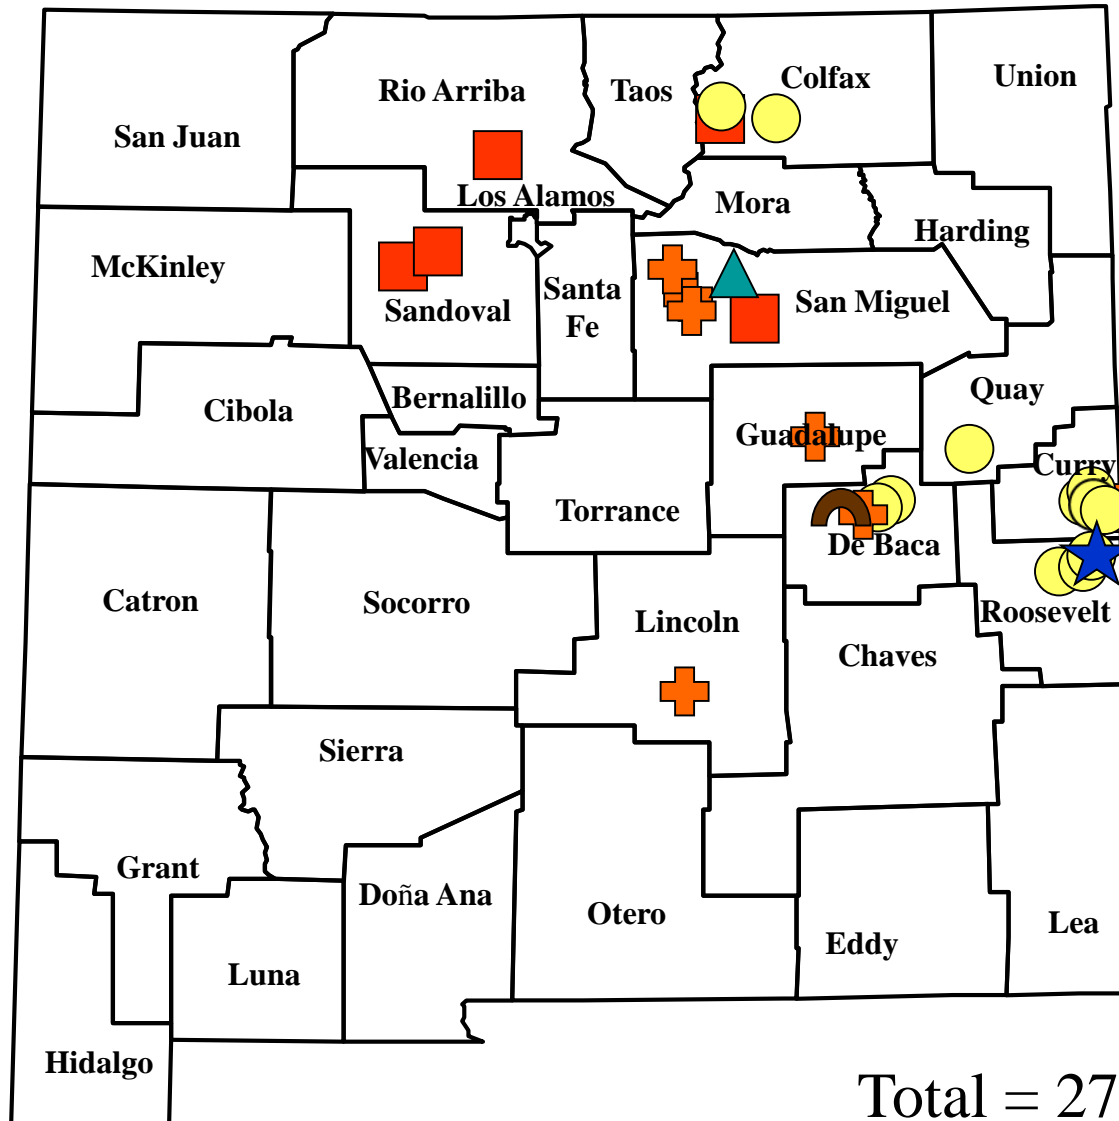

Animal Rabies by County, New Mexico, 2019

Total = 27