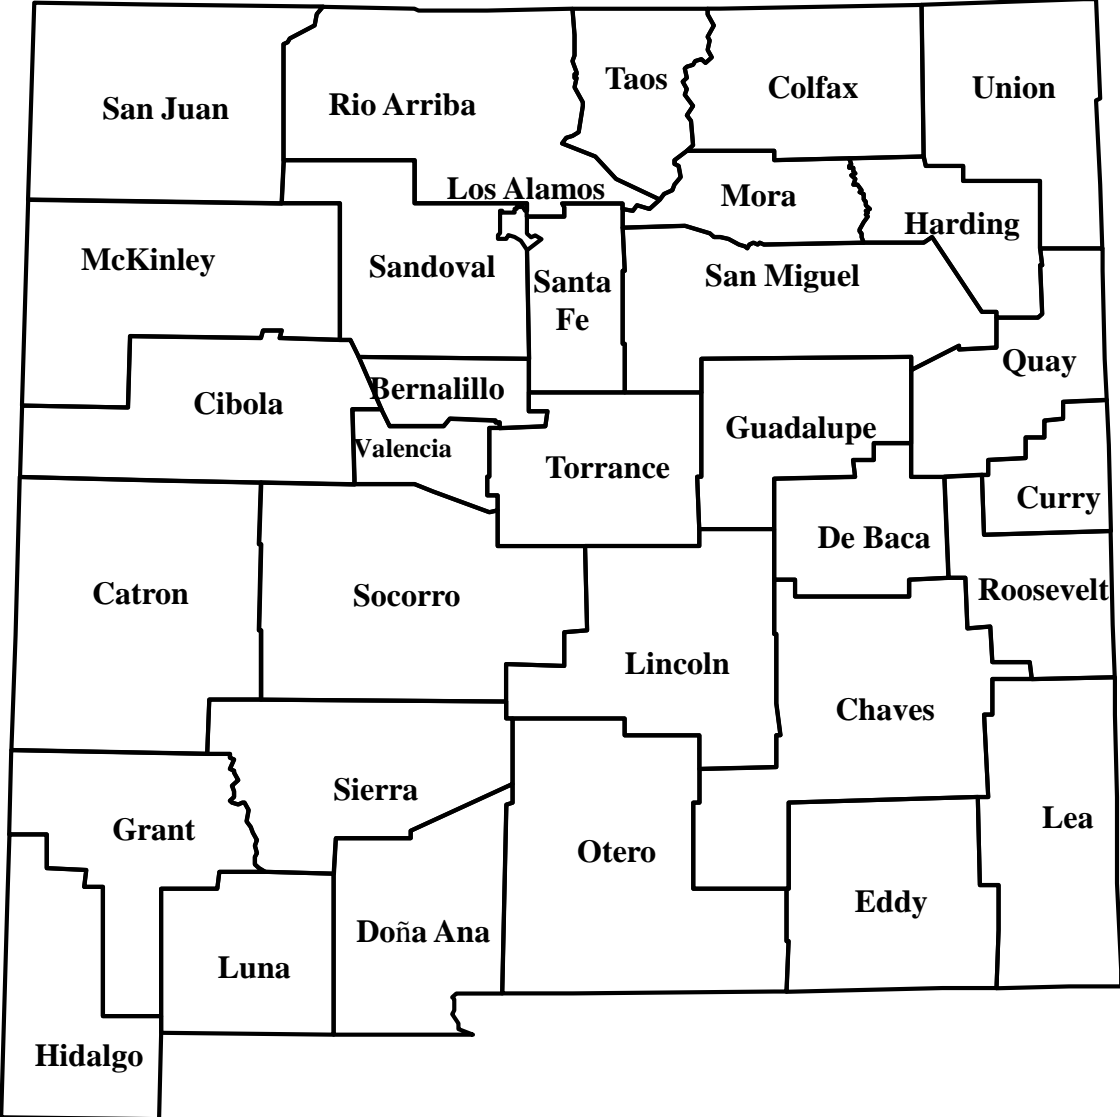

# Domestic Animal Plague in New Mexico, 2018

◆ Cat case  
(confirmed)  
N = 0

⊕ Dog case  
(confirmed)  
N = 1

Total = 1

As of 03/27/2018

# Wild Animal Plague in New Mexico, 2018

- ◆ Positive Mammal  
N = 0
- ⊕ Positive Fleas  
N = 0

As of 03/27/2018