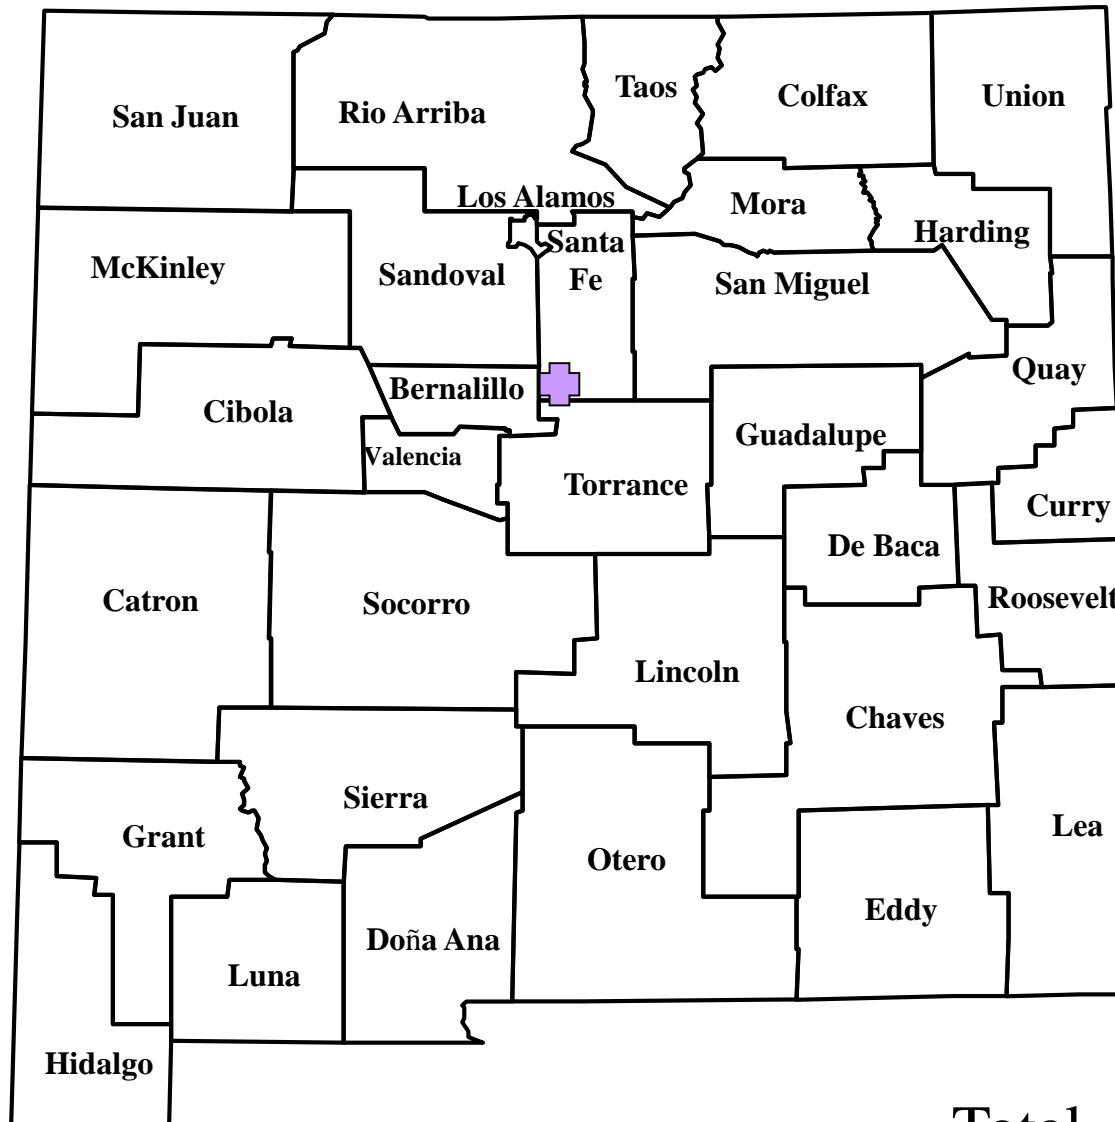

Domestic Animal Plague in New Mexico, 2018

◆ Cat case (confirmed)
N = 0

⊕ Dog case (confirmed)
N = 3

Total = 3

As of 06/11/2018

Wild Animal Plague in New Mexico, 2018

◆ Positive Mammal

N = 0

⊕ Positive Fleas

N = 0

As of 06/11/2018

Domestic Animal Tularemia in New Mexico, 2018

◆ Cat case
(confirmed)

N = 0

⊕ Dog case
(confirmed)

N = 1

Total = 1

As of 06/11/2018

Wild Animal Tularemia in New Mexico, 2018

As of 06/11/2018