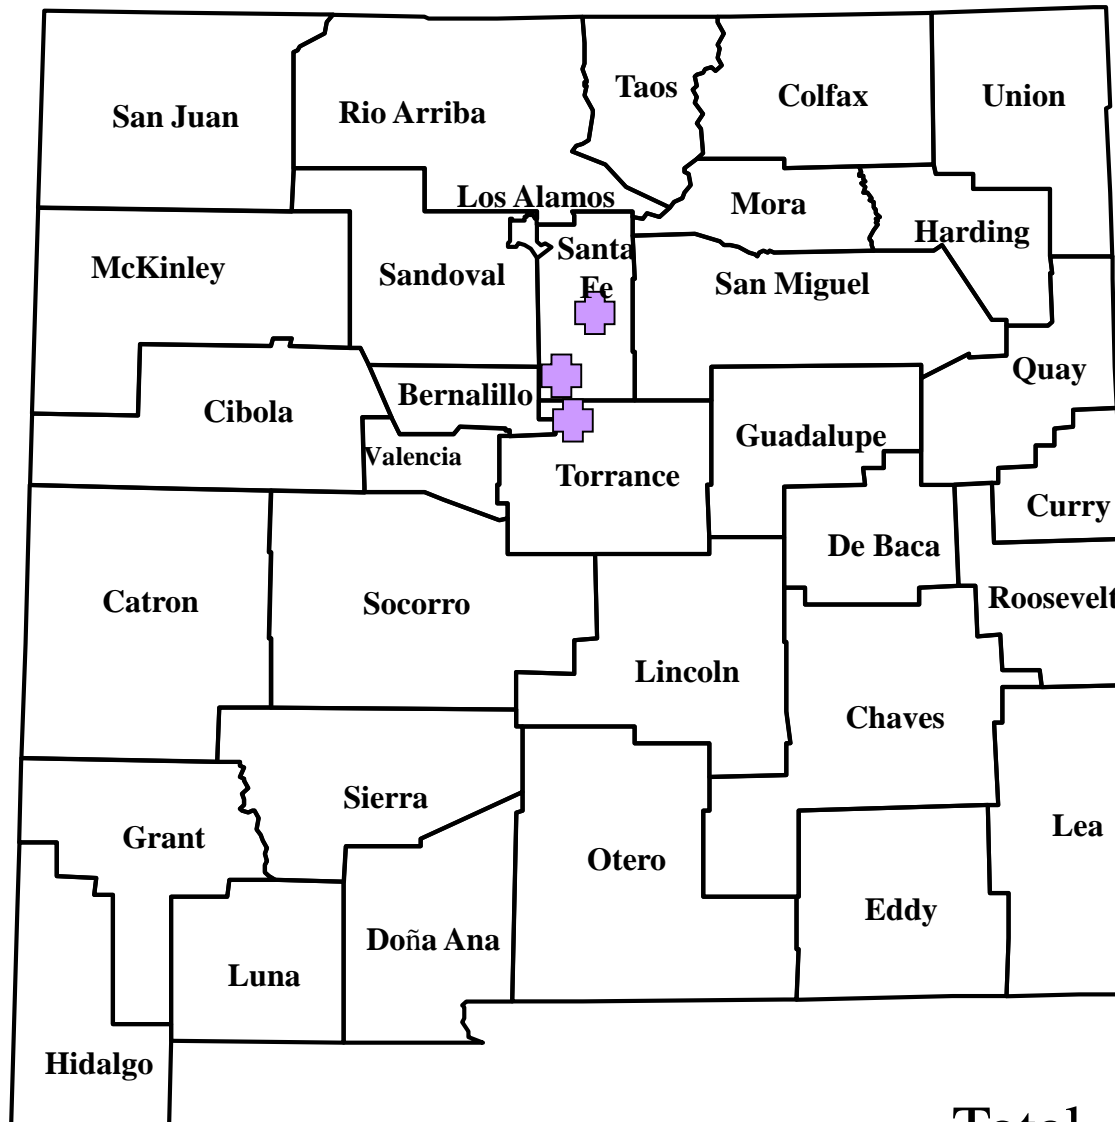

Domestic Animal Plague in New Mexico, 2018

◆ Cat case
(confirmed)
N = 0

✚ Dog case
(confirmed)
N = 3

Total = 3

As of 07/23/2018

Wild Animal Plague in New Mexico, 2018

- ◆ Positive Mammal
N = 0
- ⊕ Positive Fleas
N = 0