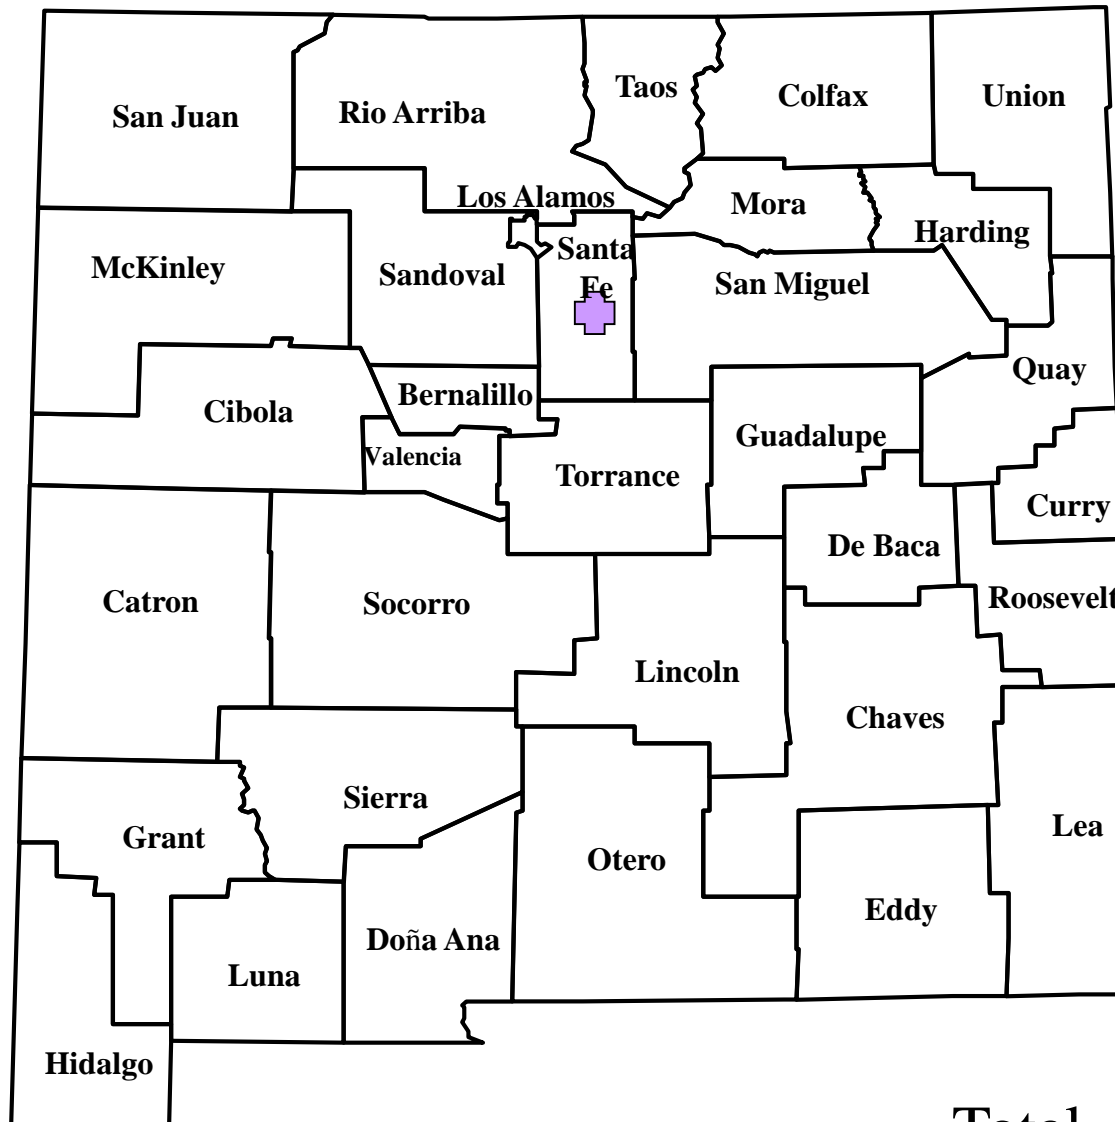

# Domestic Animal Plague in New Mexico, 2018

◆ Cat case  
(confirmed)  
N = 0

⊕ Dog case  
(confirmed)  
N = 1

Total = 1

As of 03/27/2018

# Wild Animal Plague in New Mexico, 2018

- ◆ Positive Mammal  
N = 0
- ⊕ Positive Fleas  
N = 0

As of 03/27/2018