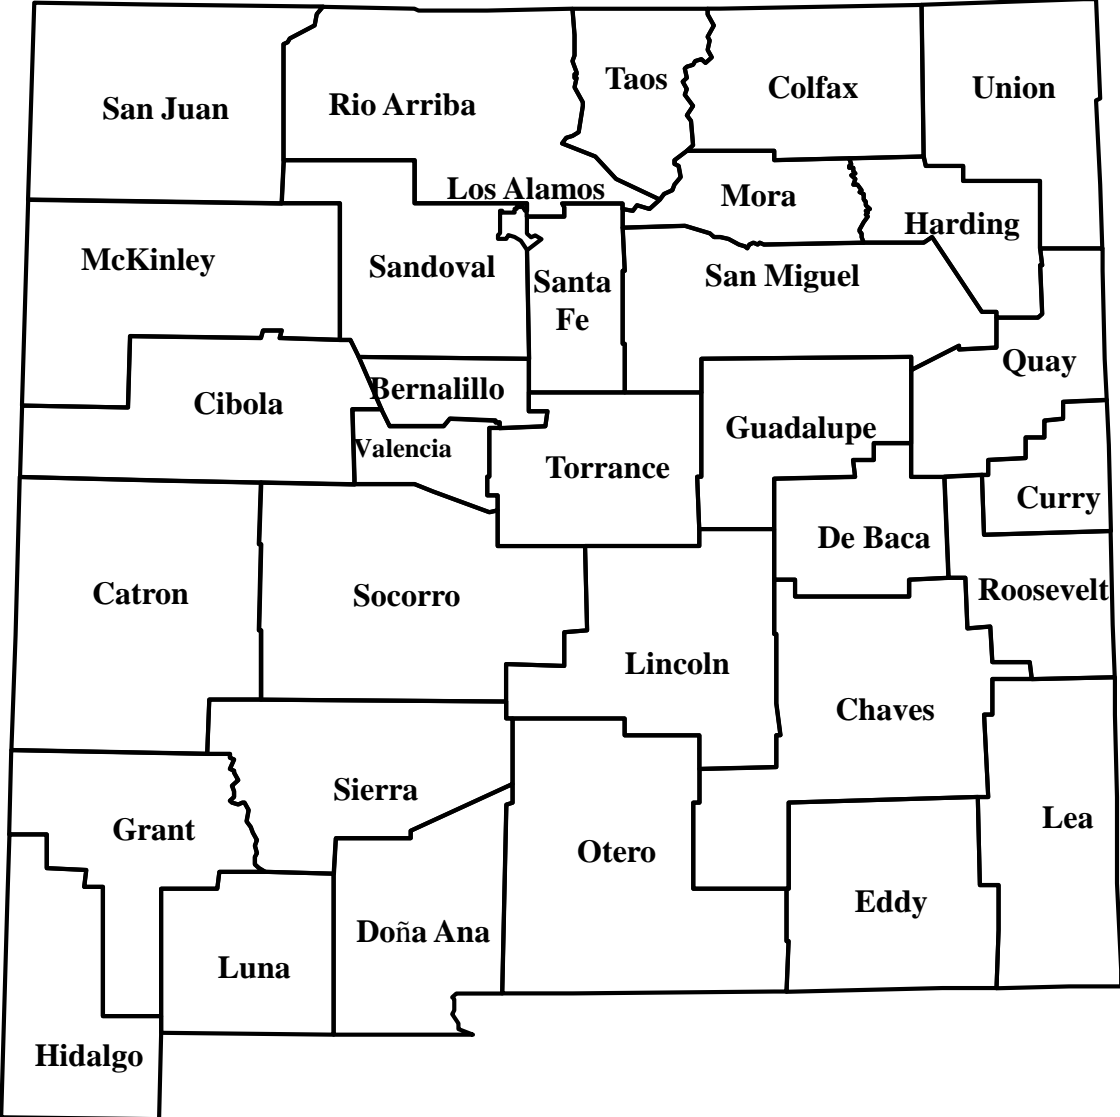

Domestic Animal Plague in New Mexico, 2018

◆ Cat case
(confirmed)
N = 0

✚ Dog case
(confirmed)
N = 3

Total = 3

As of 07/23/2018

Wild Animal Plague in New Mexico, 2018

- ◆ Positive Mammal
N = 0
- ⊕ Positive Fleas
N = 0