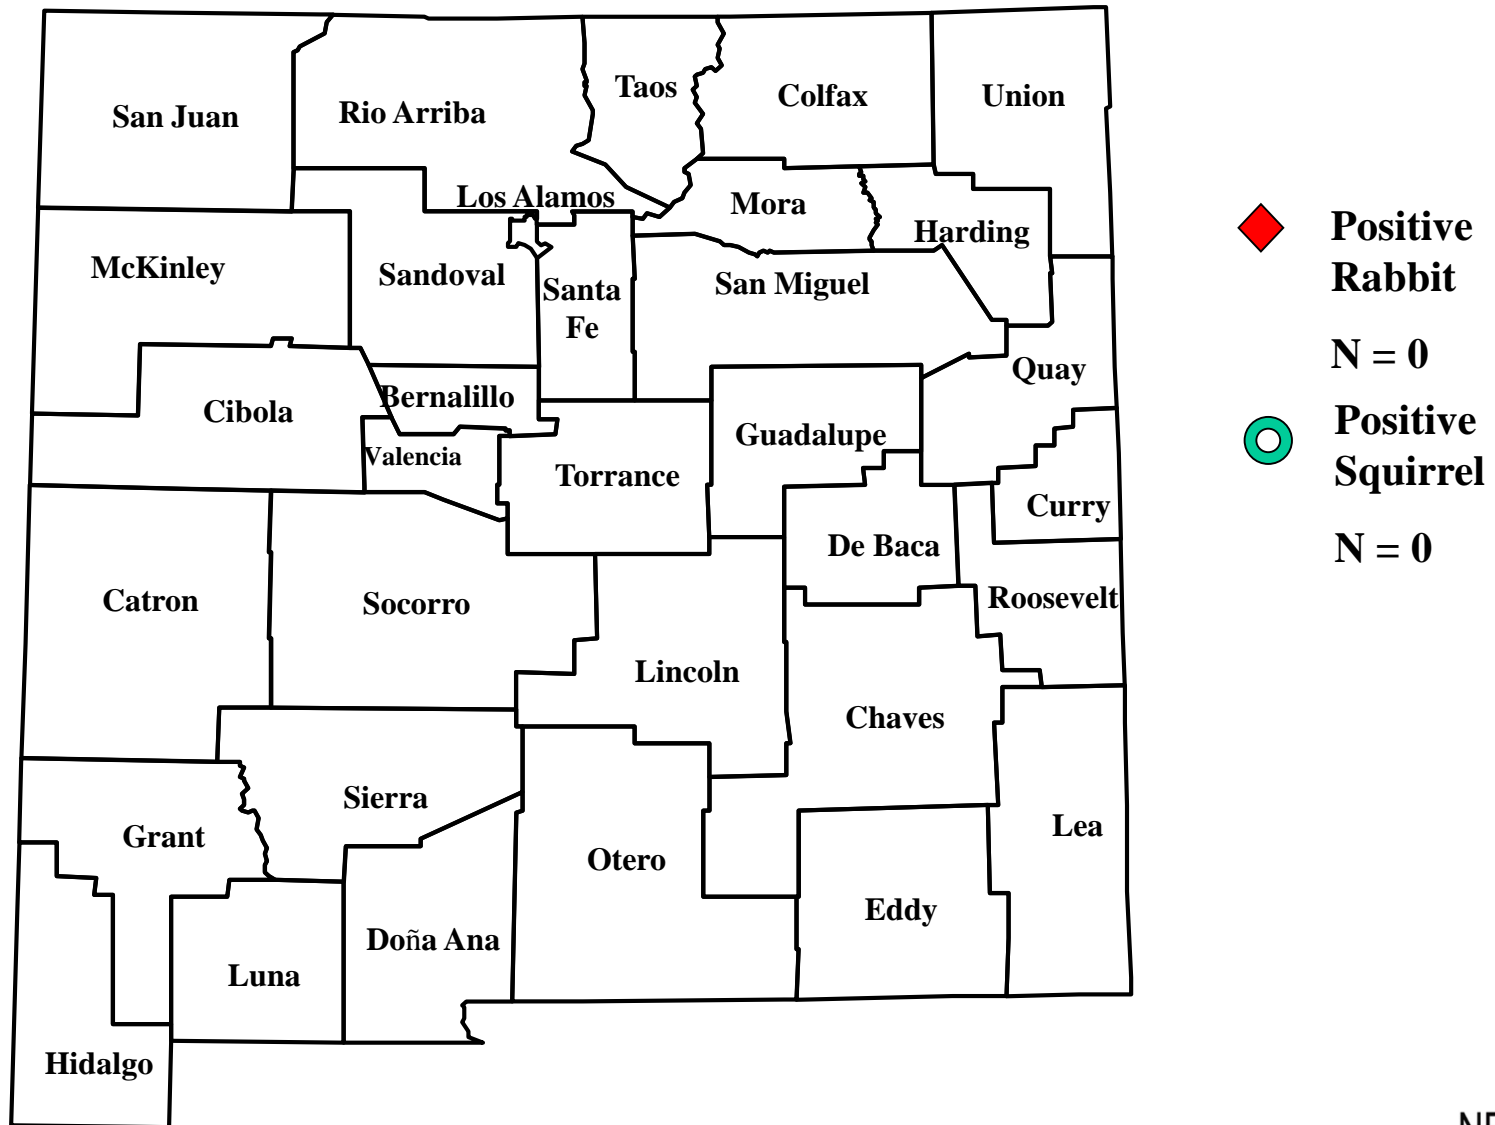

⊕ Positive Fleas

N = 0

As of 06/11/2018

Domestic Animal Tularemia in New Mexico, 2018

◆ Cat case
(confirmed)

N = 0

⊕ Dog case
(confirmed)

N = 1

Total = 1

As of 06/11/2018

Wild Animal Tularemia in New Mexico, 2018

As of 06/11/2018