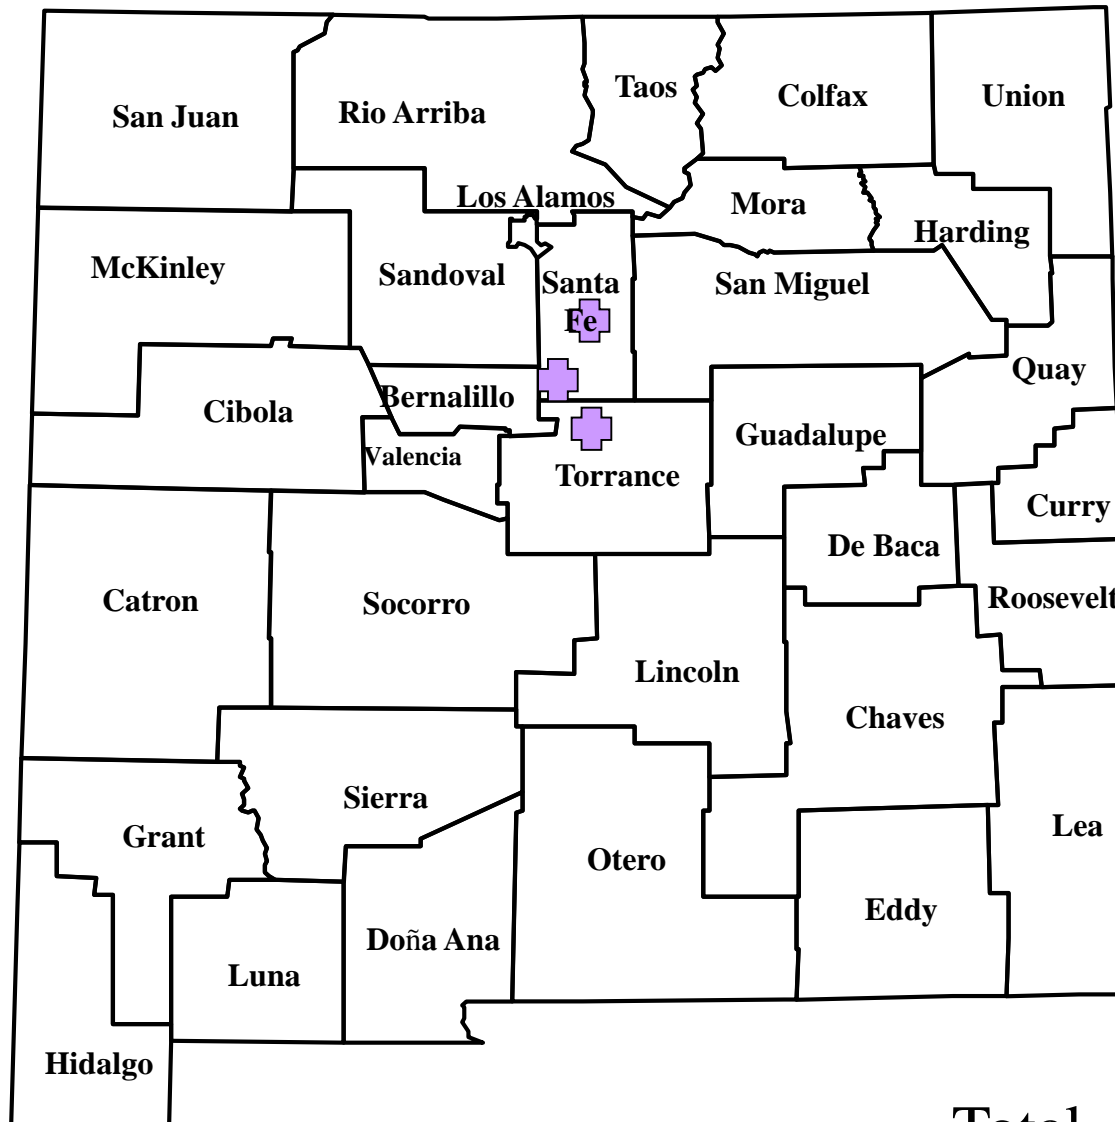

Domestic Animal Plague in New Mexico, 2018

◆ Cat case (confirmed)
N = 0

⊕ Dog case (confirmed)
N = 3

Total = 3

As of 06/11/2018

Wild Animal Plague in New Mexico, 2018

◆ Positive Mammal

N = 0

⊕ Positive Fleas

N = 0

As of 06/11/2018

Domestic Animal Tularemia in New Mexico, 2018

◆ Cat case
(confirmed)

N = 0

⊕ Dog case
(confirmed)

N = 1

Total = 1

As of 06/11/2018

Wild Animal Tularemia in New Mexico, 2018

As of 06/11/2018