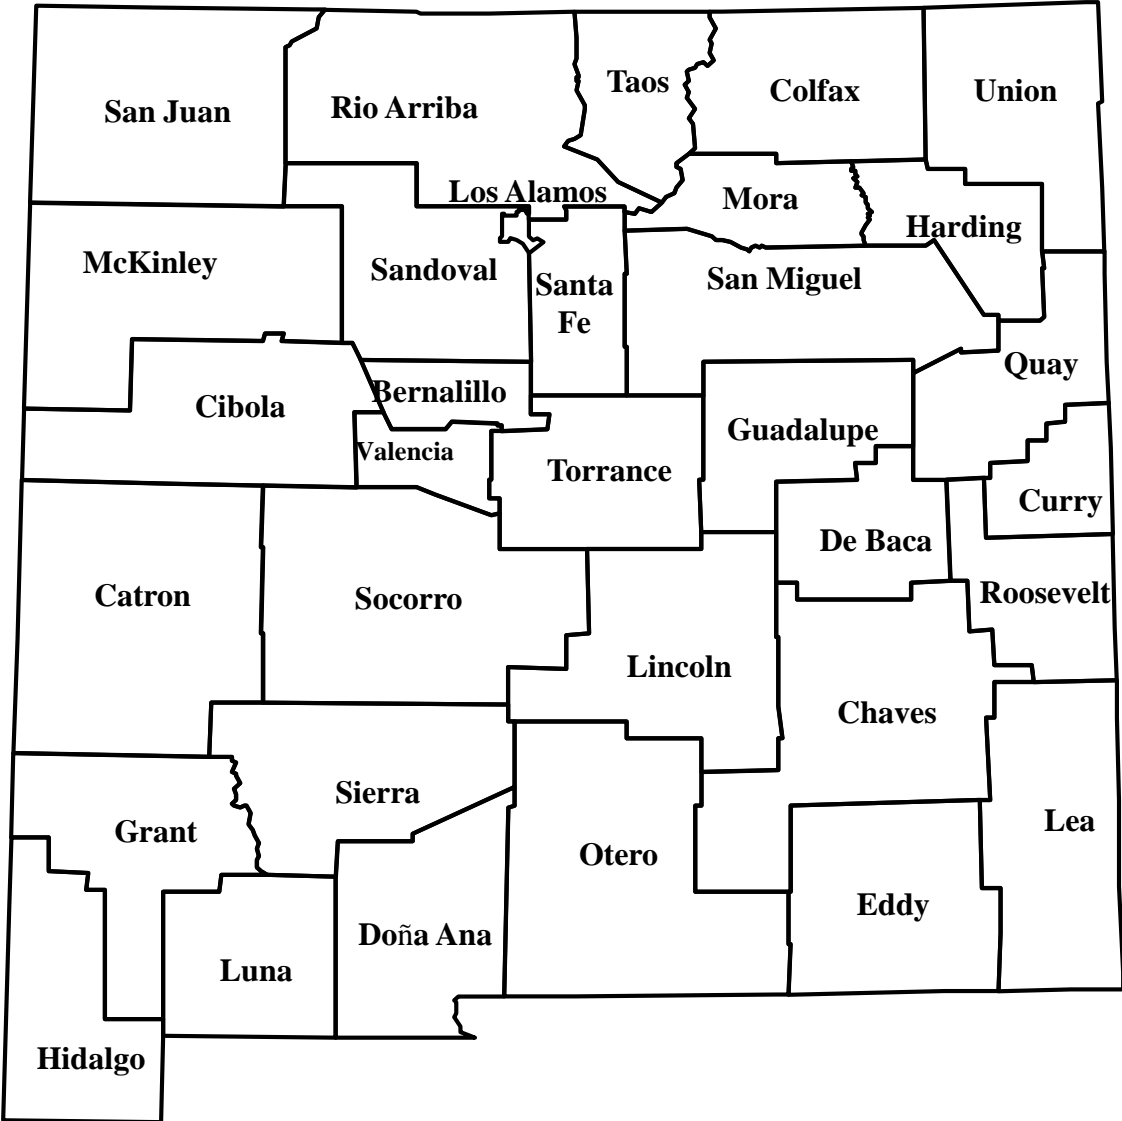

Domestic Animal Plague in New Mexico, 2018

◆ Cat case (confirmed)
N = 0

⊕ Dog case (confirmed)
N = 3

Total = 3

As of 06/11/2018

Wild Animal Plague in New Mexico, 2018

◆ Positive Mammal

N = 0

⊕ Positive Fleas

N = 0

As of 06/11/2018

Domestic Animal Tularemia in New Mexico, 2018

◆ Cat case
(confirmed)

N = 0

⊕ Dog case
(confirmed)

N = 1

Total = 1

As of 06/11/2018

Wild Animal Tularemia in New Mexico, 2018

As of 06/11/2018