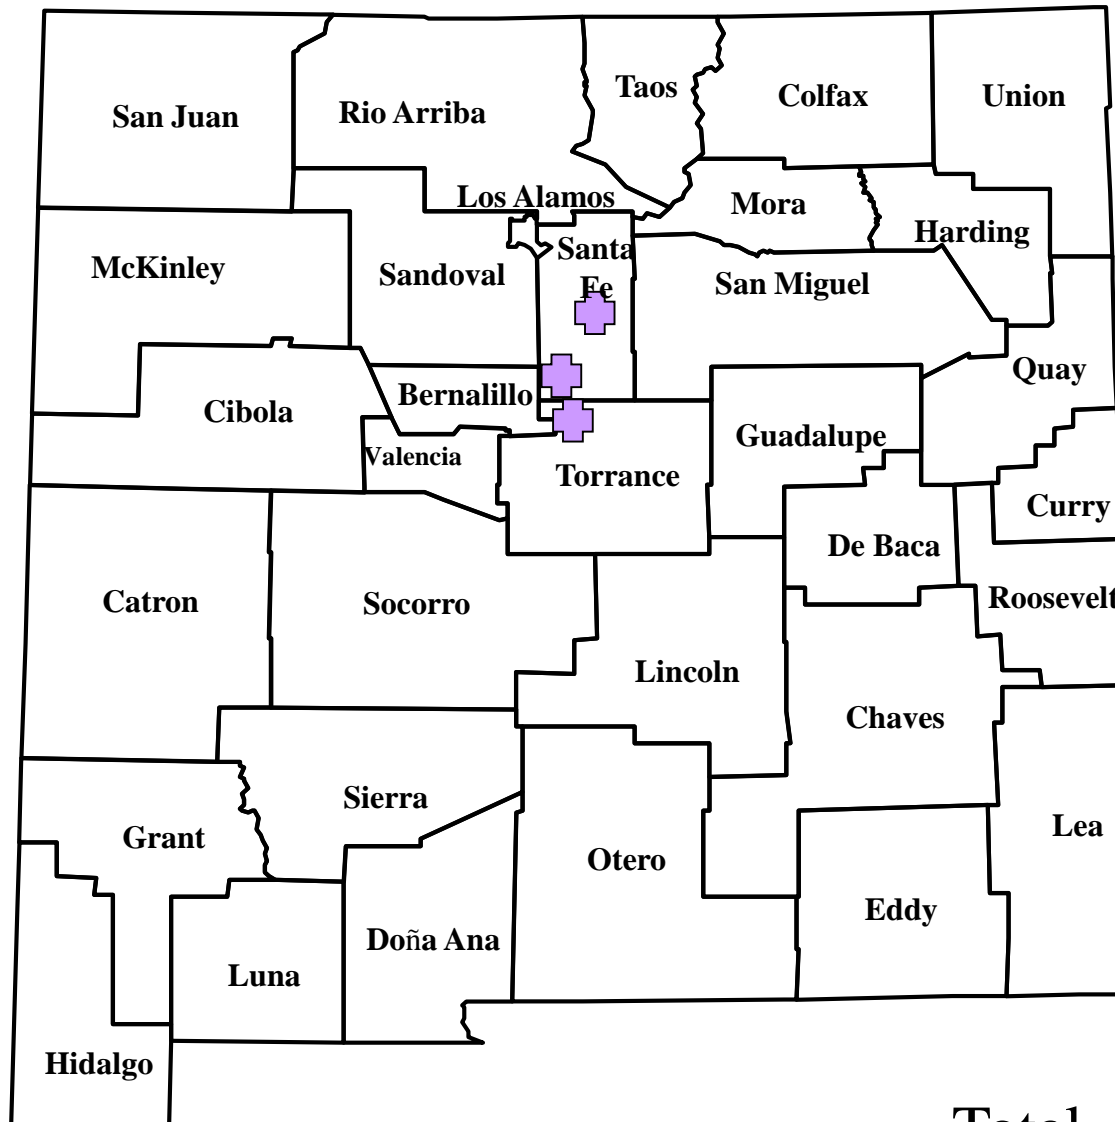

Domestic Animal Plague in New Mexico, 2018

Total = 3

Wild Animal Plague in New Mexico, 2018

◆ Positive Mammal

N = 0

⊕ Positive Fleas

N = 0