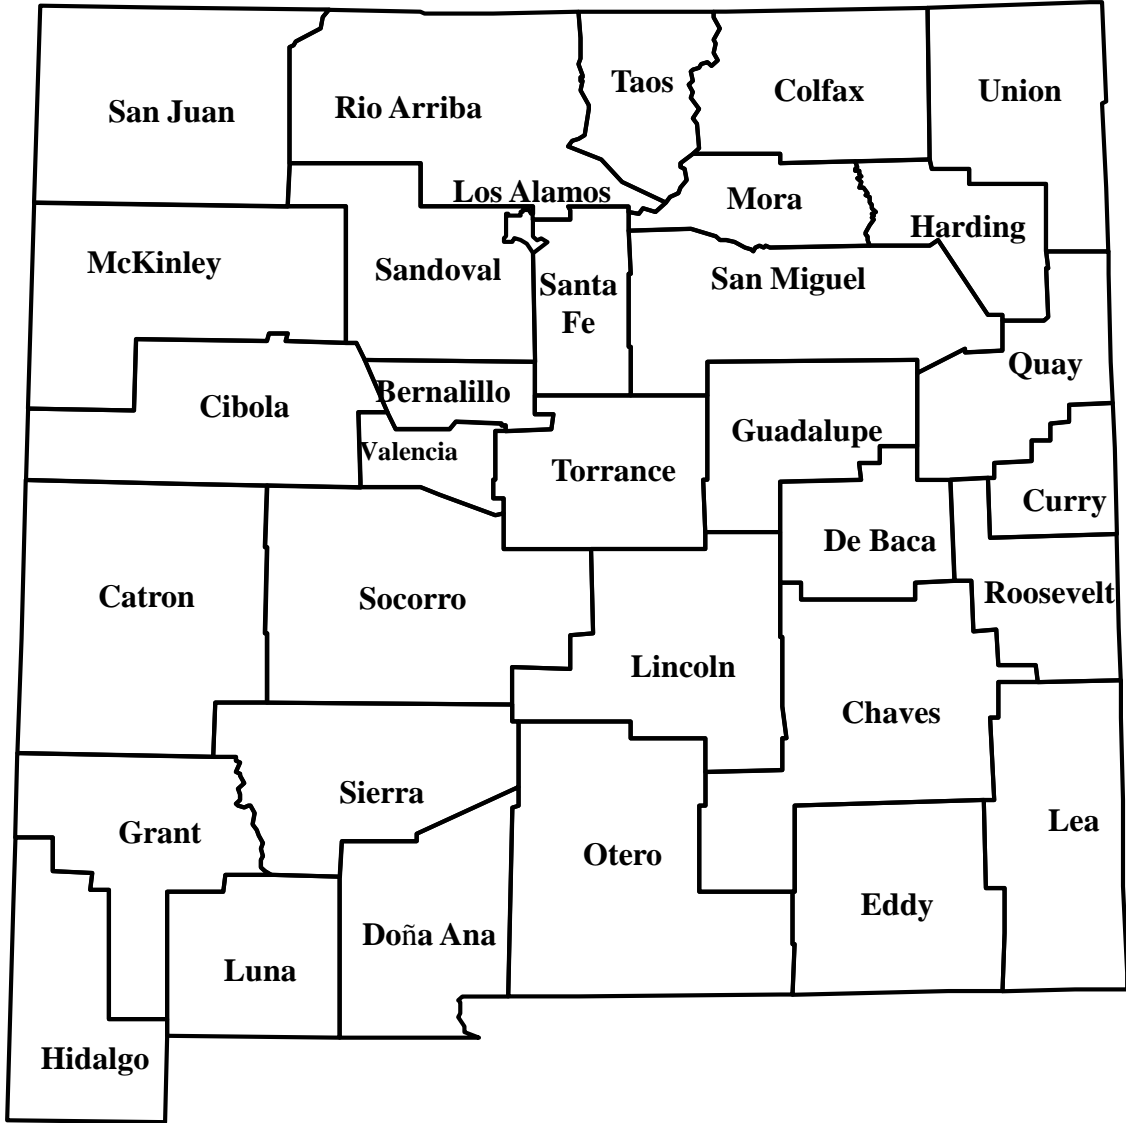

Domestic Animal Plague in New Mexico, 2018

Total = 3

Wild Animal Plague in New Mexico, 2018

◆ Positive Mammal

N = 0

⊕ Positive Fleas

N = 0