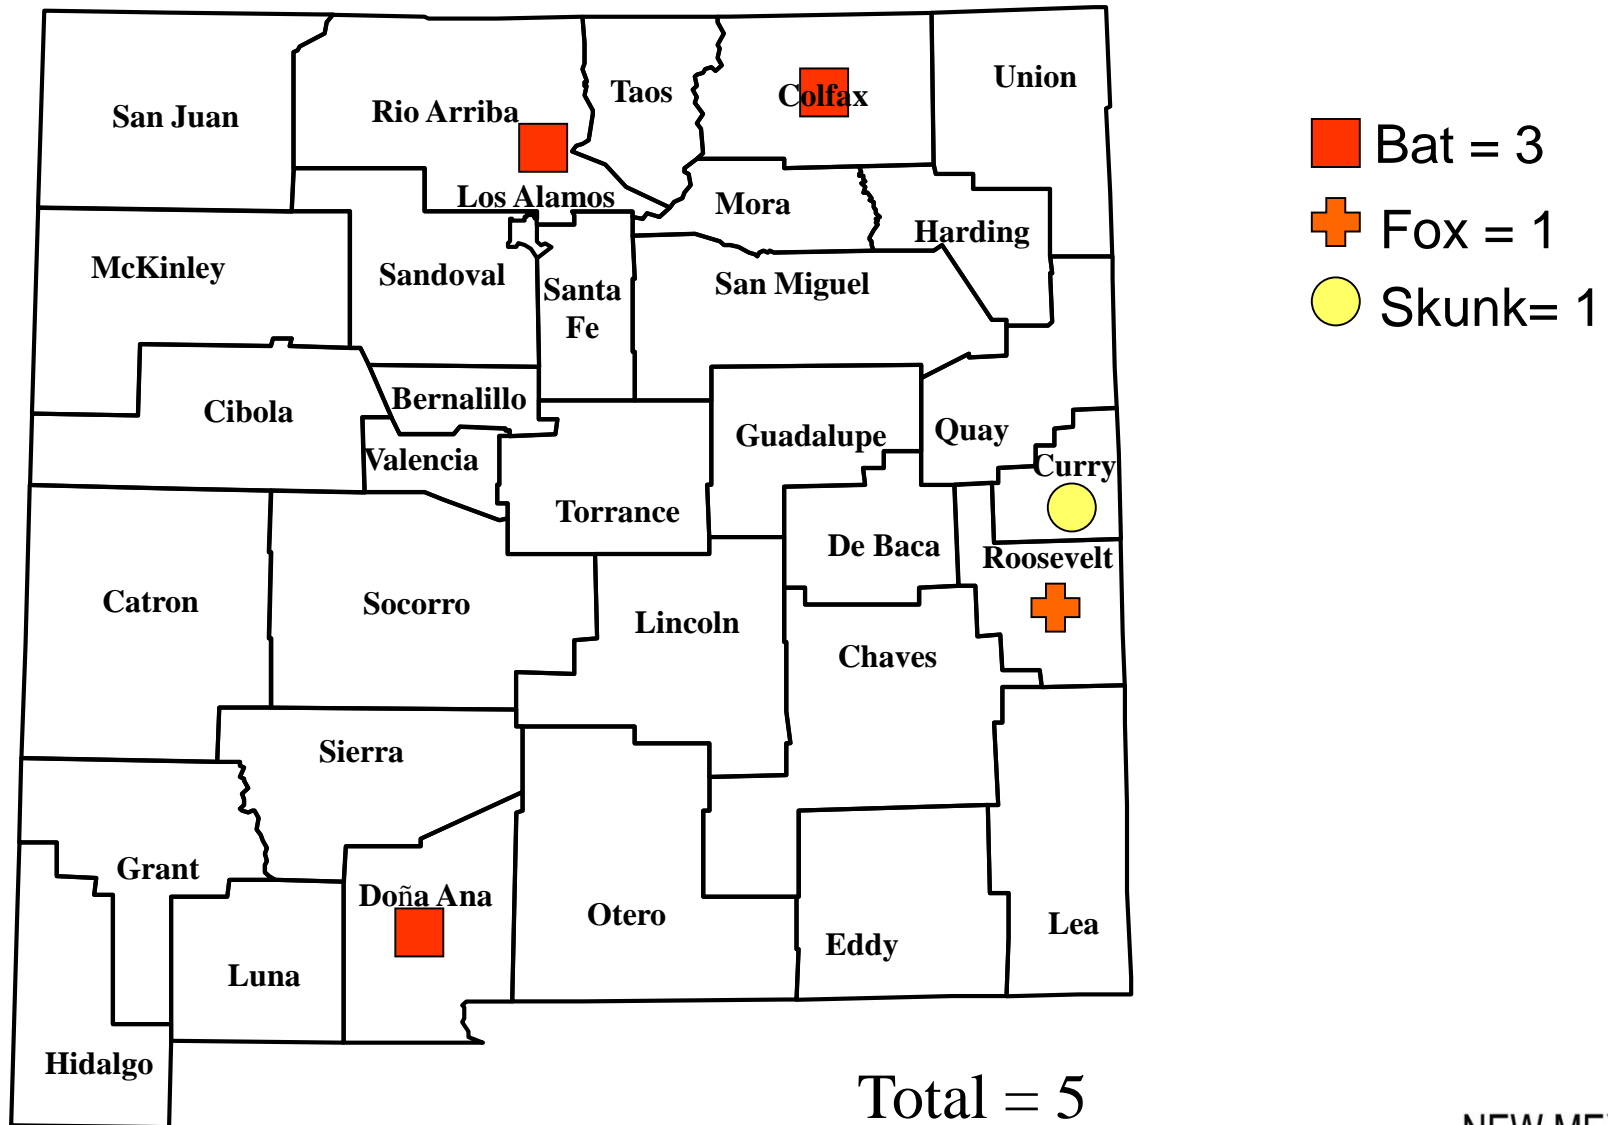

# Animal Rabies by County, New Mexico, 2017

As of 07/26/2017