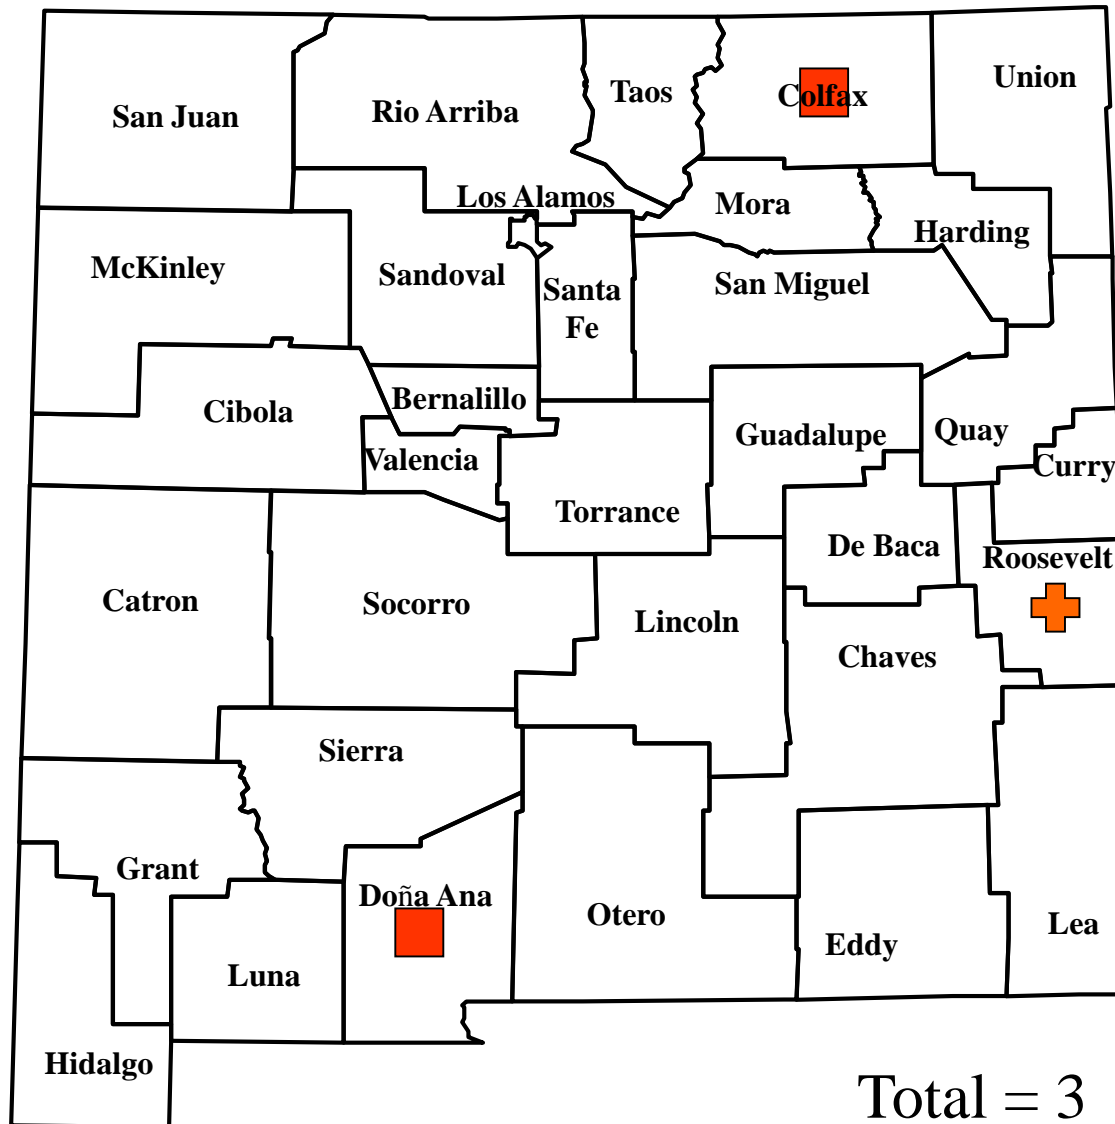

# Animal Rabies by County, New Mexico, 2017

Total = 3

As of 07/03/2017