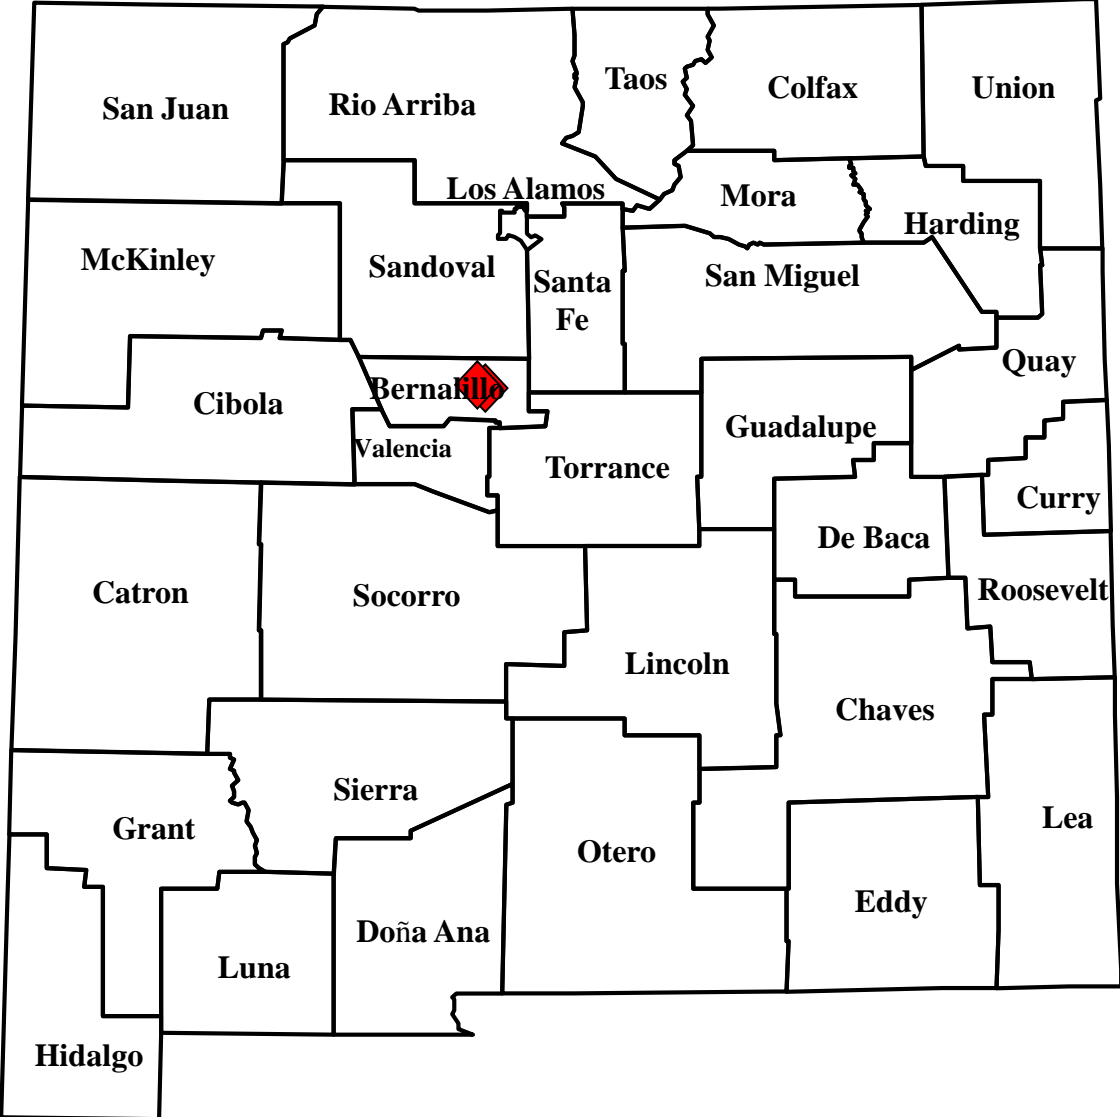

# Domestic Animal Plague in New Mexico, 2017

Total = 16

As of 06/14/2017

# Wild Animal Plague in New Mexico, 2017

- ◆ Positive Mammal  
N = 2
- ⊕ Positive Fleas  
N = 0

As of 06/14/2017