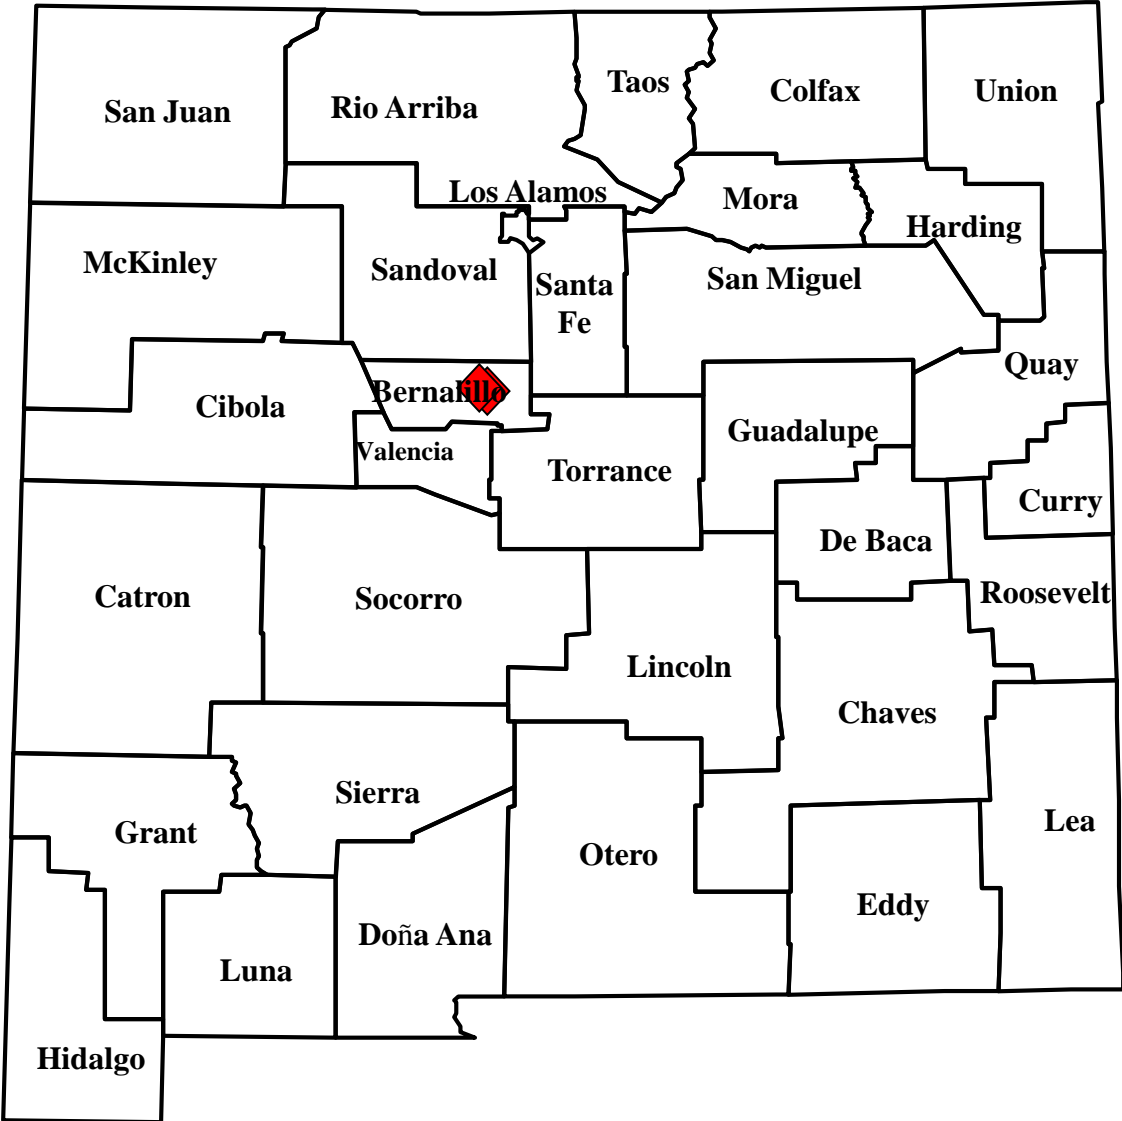

# Domestic Animal Plague in New Mexico, 2017

Total = 22

As of 07/26/2017

# Wild Animal Plague in New Mexico, 2017

- ◆ Positive Mammal  
N = 2
- ✚ Positive Fleas  
N = 0

As of 07/26/2017