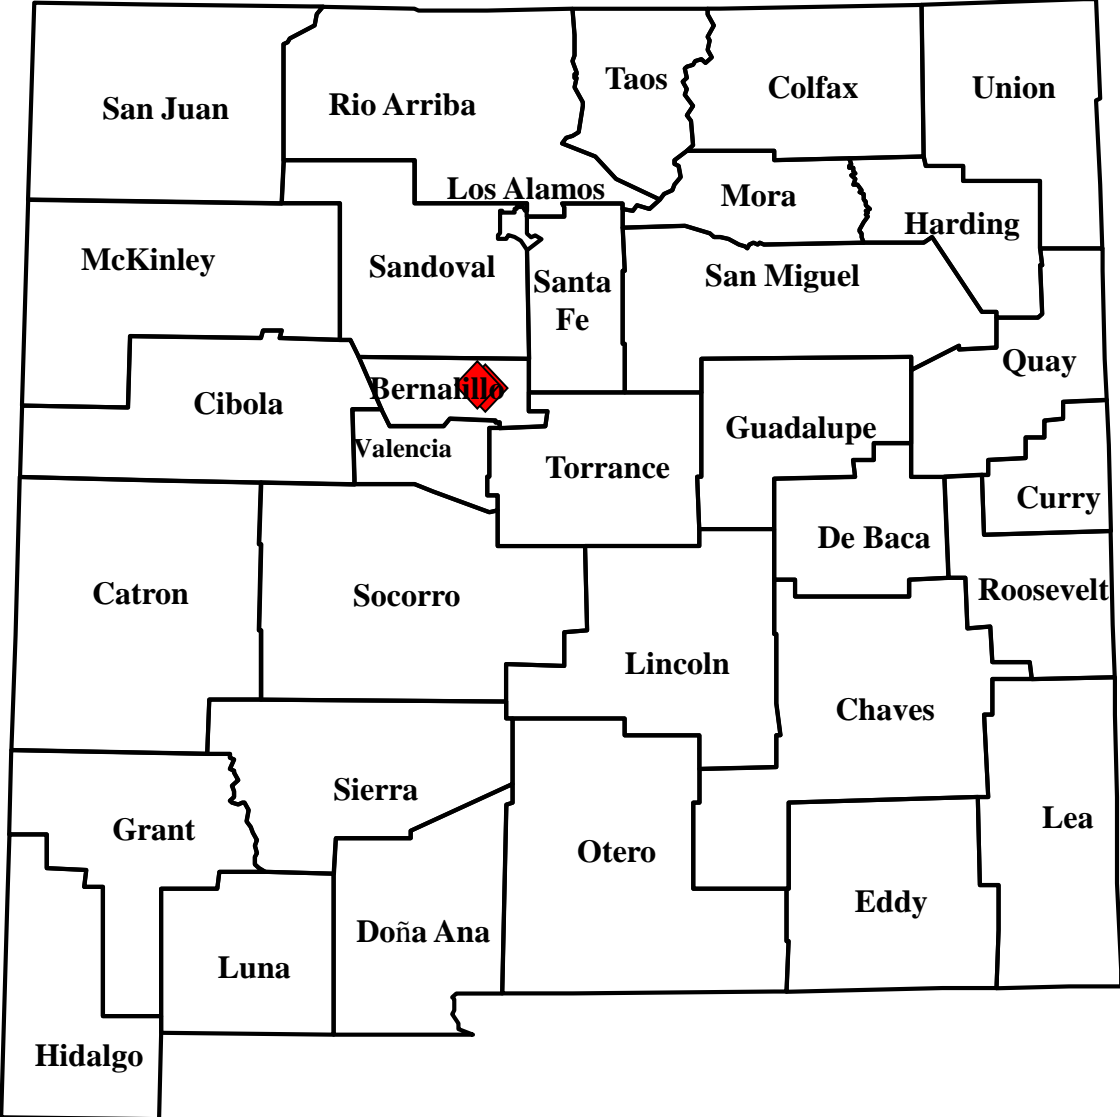

Domestic Animal Plague in New Mexico, 2017

◆ Cat case (confirmed)
N = 7

✚ Dog case (confirmed)
N = 19

Total = 26

Wild Animal Plague in New Mexico, 2017

- ◆ Positive Mammal
N = 2
- ✚ Positive Fleas
N = 0