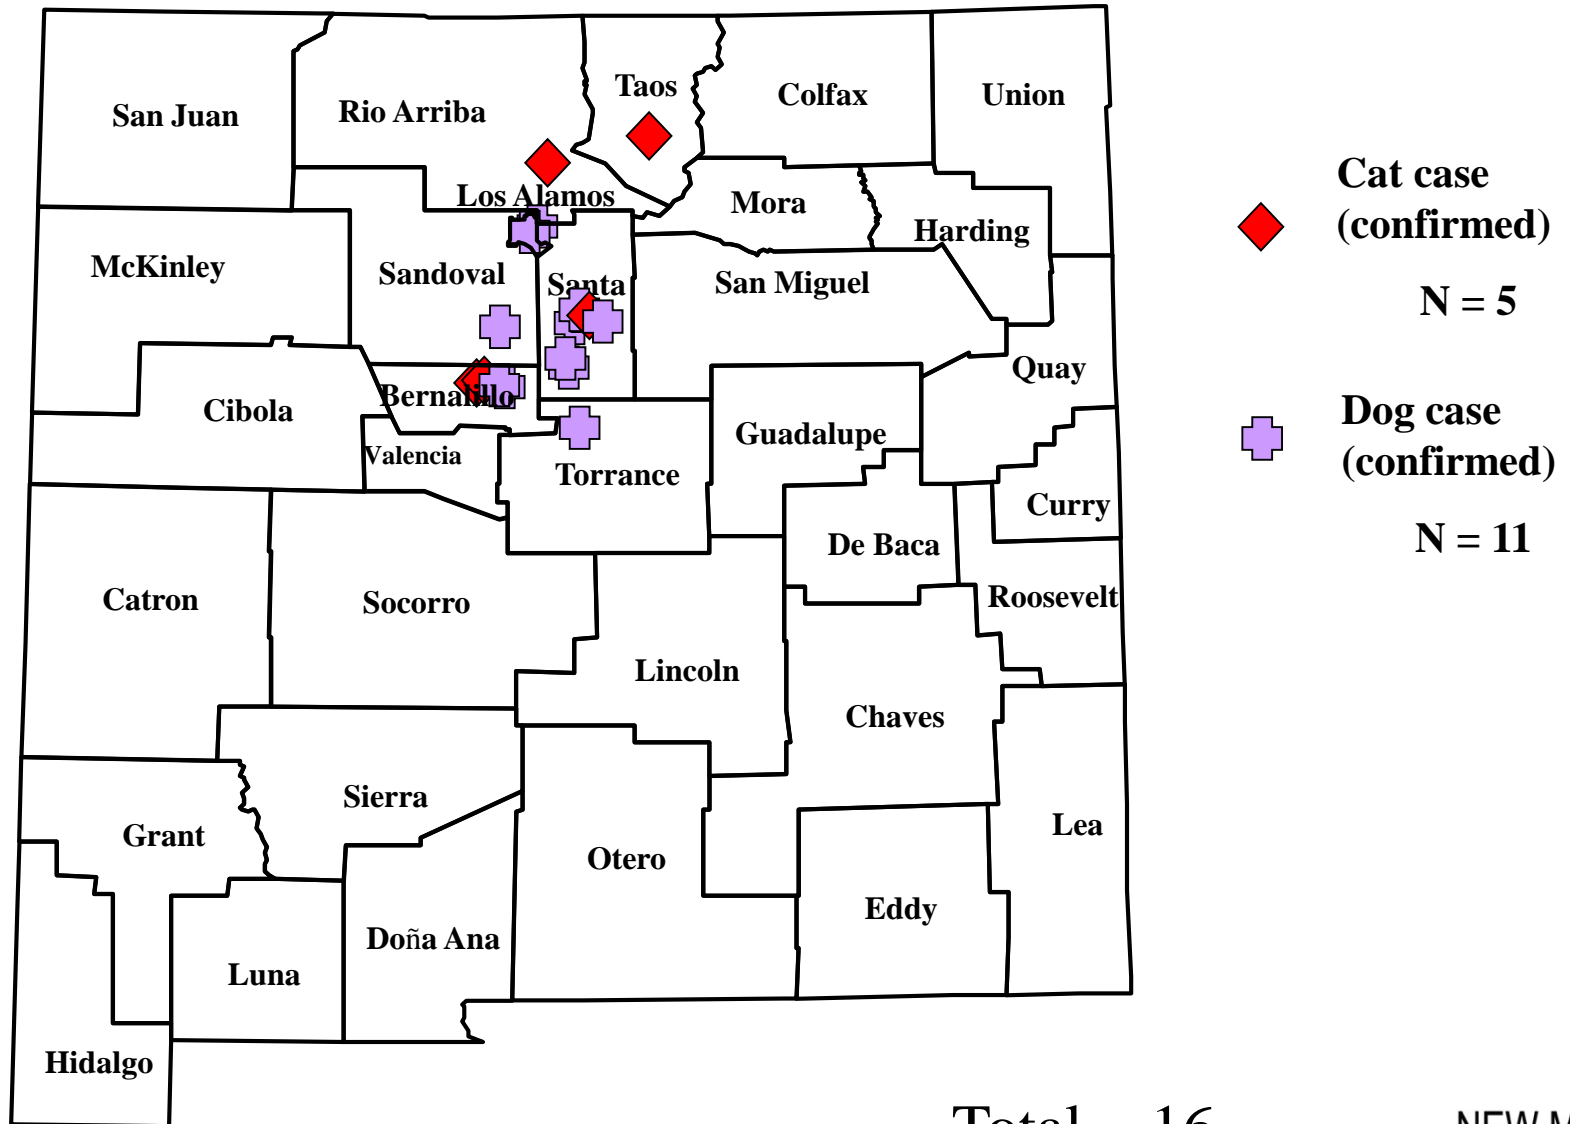

# Domestic Animal Plague in New Mexico, 2017

Total = 16

As of 06/14/2017

# Wild Animal Plague in New Mexico, 2017

- ◆ Positive Mammal  
N = 2
- ⊕ Positive Fleas  
N = 0

As of 06/14/2017