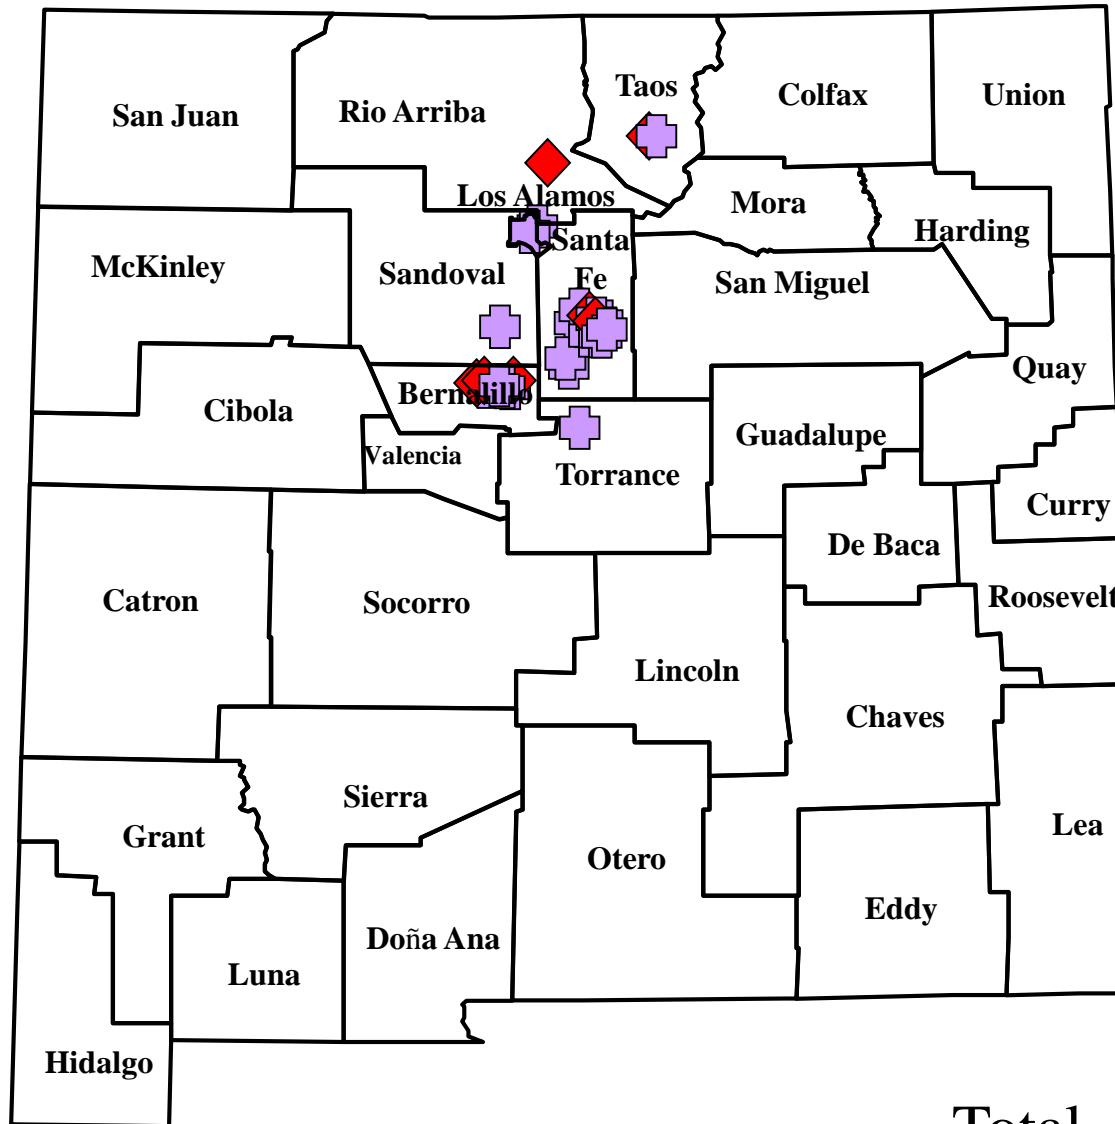

Domestic Animal Plague in New Mexico, 2017

◆ Cat case (confirmed)
N = 7

✚ Dog case (confirmed)
N = 19

Total = 26

Wild Animal Plague in New Mexico, 2017

- ◆ Positive Mammal
N = 2
- ✚ Positive Fleas
N = 0