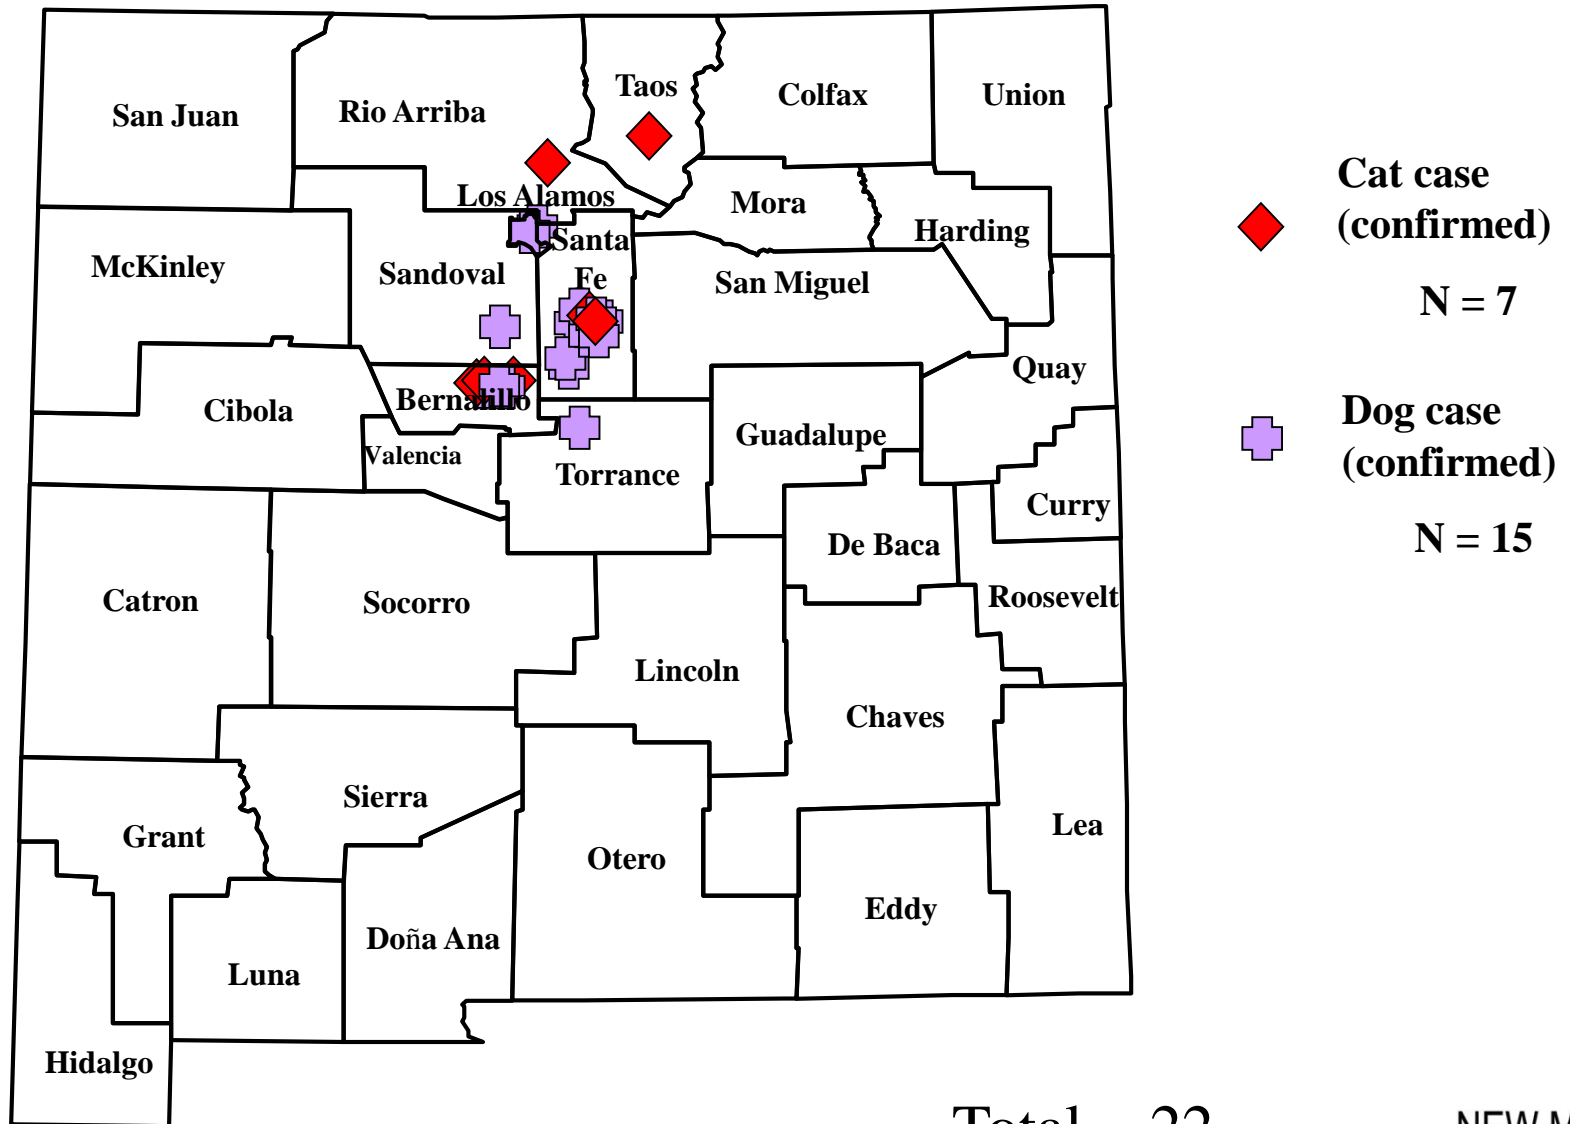

# Domestic Animal Plague in New Mexico, 2017

Total = 22

As of 07/26/2017

# Wild Animal Plague in New Mexico, 2017

- ◆ Positive Mammal  
N = 2
- ✚ Positive Fleas  
N = 0

As of 07/26/2017