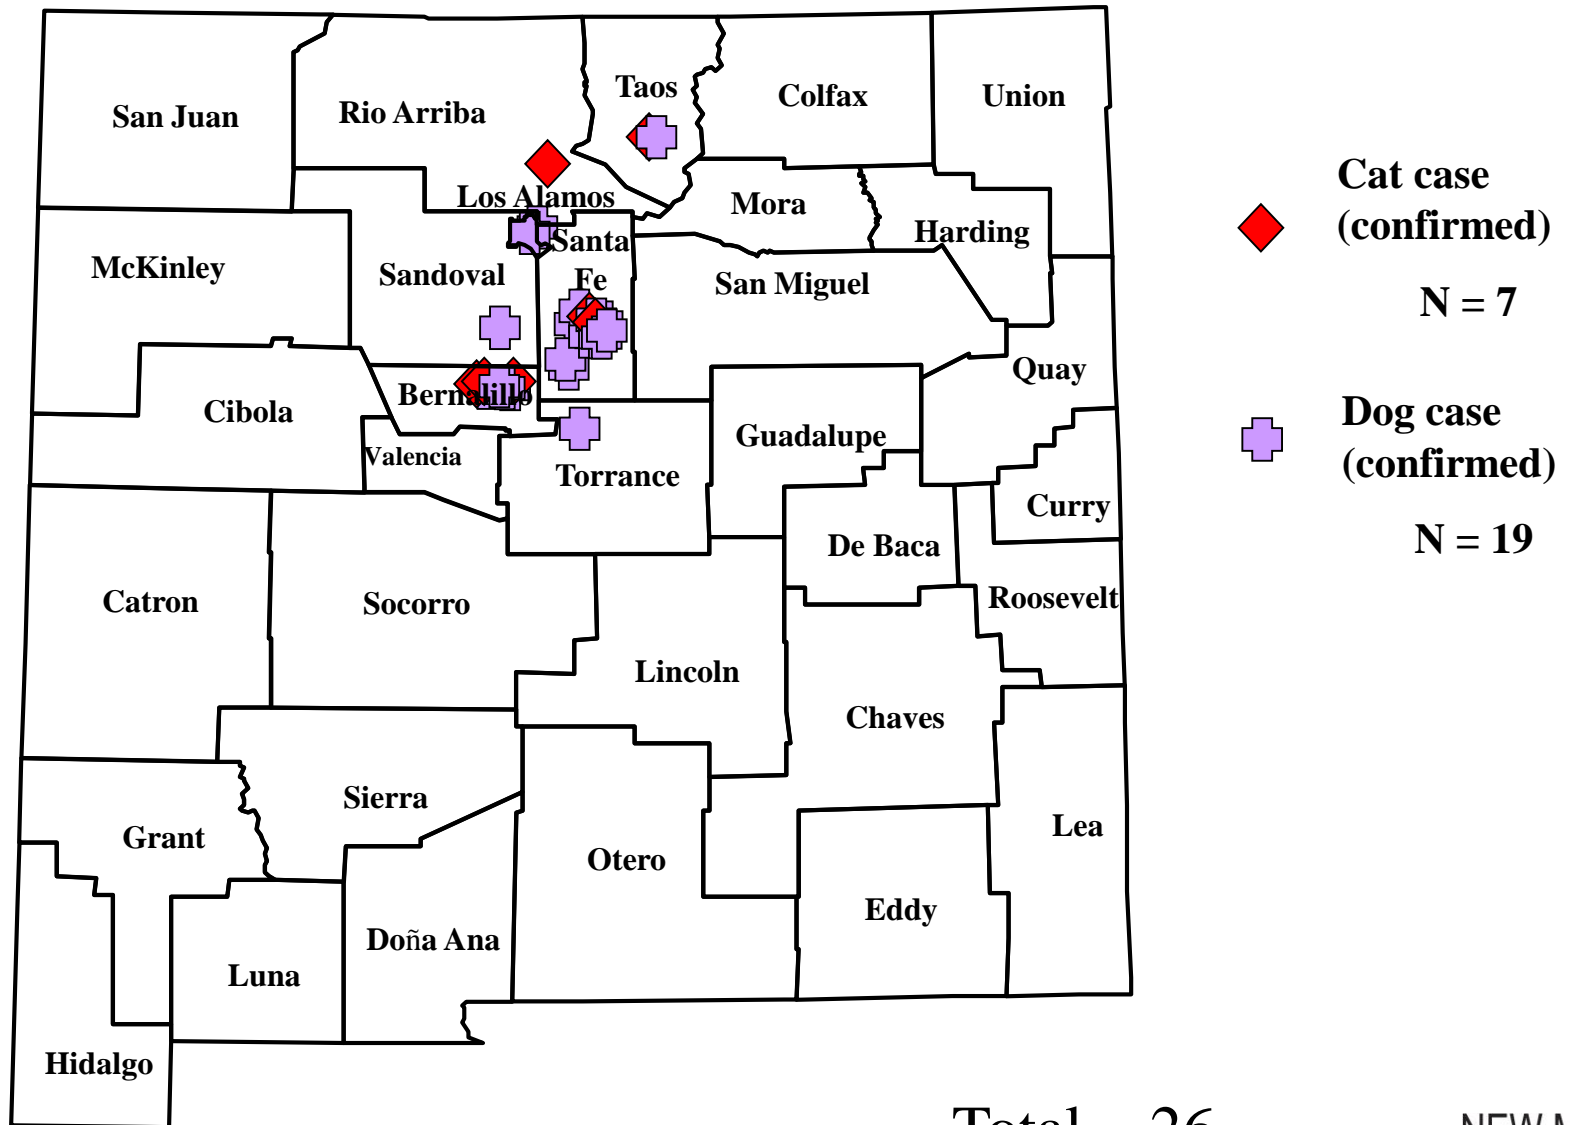

Domestic Animal Plague in New Mexico, 2017

Total = 26

Wild Animal Plague in New Mexico, 2017

- ◆ Positive Mammal
N = 2
- ⊕ Positive Fleas
N = 0