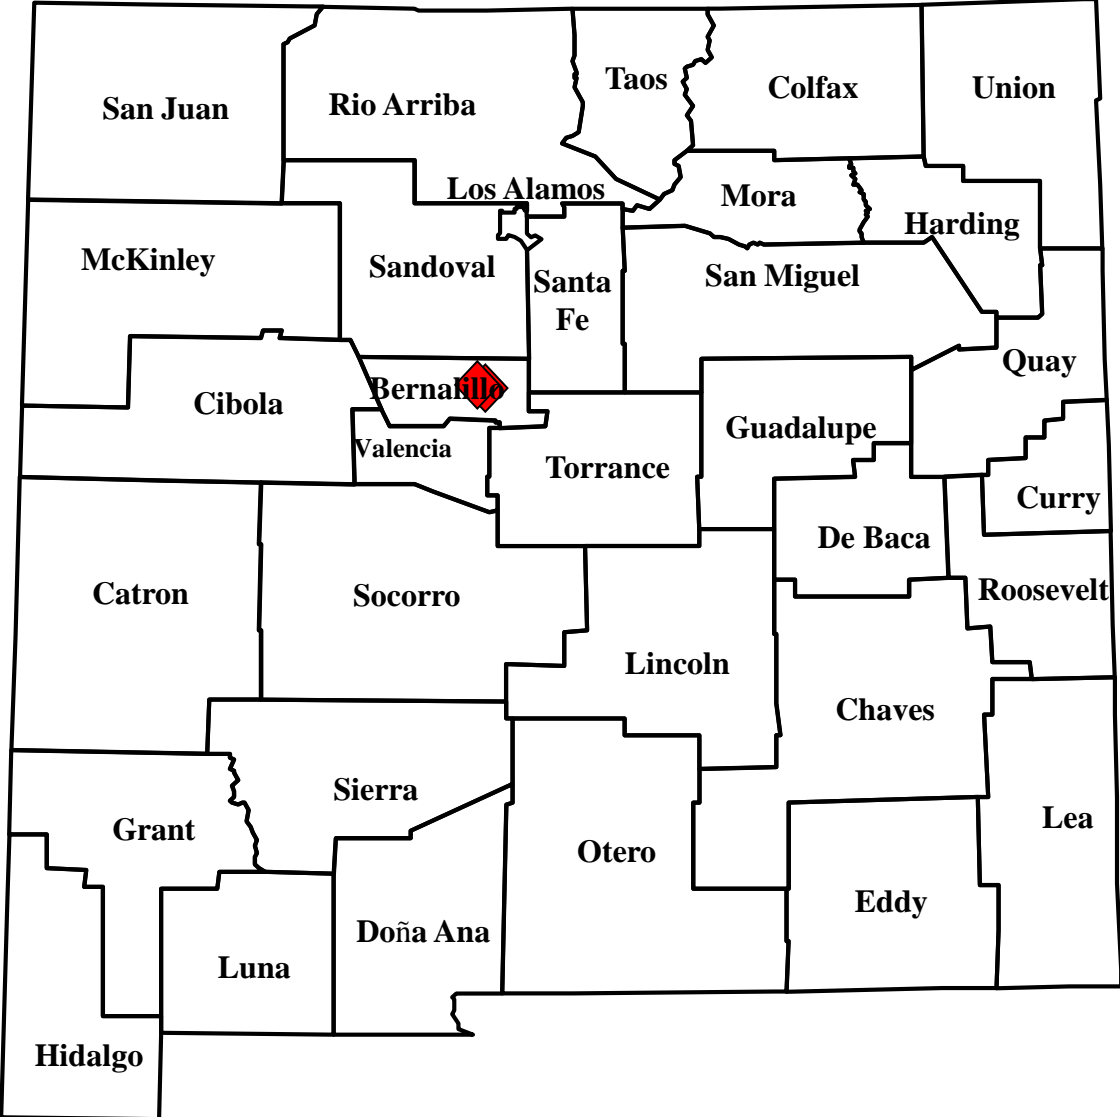

Domestic Animal Plague in New Mexico, 2017

Total = 26

Wild Animal Plague in New Mexico, 2017

- ◆ Positive Mammal
N = 2
- ⊕ Positive Fleas
N = 0