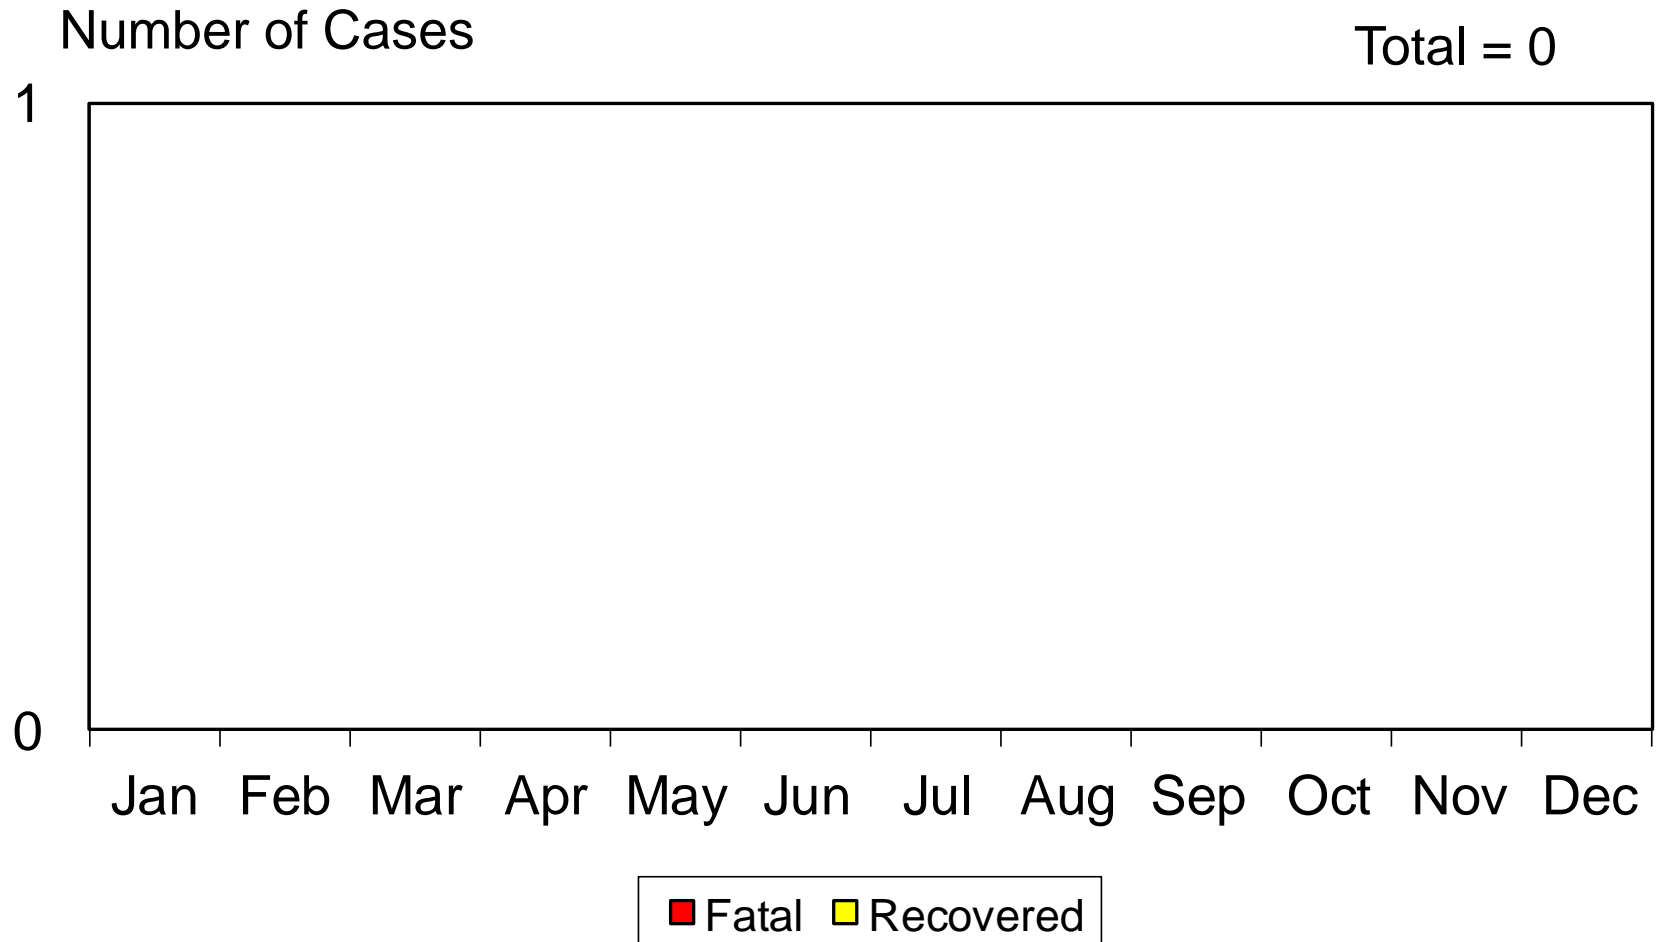

Human Plague in New Mexico, 2017

Total = 0

As of 01/20/2017

Human Plague by Onset Month

New Mexico, 2017

As of 01/20/2017