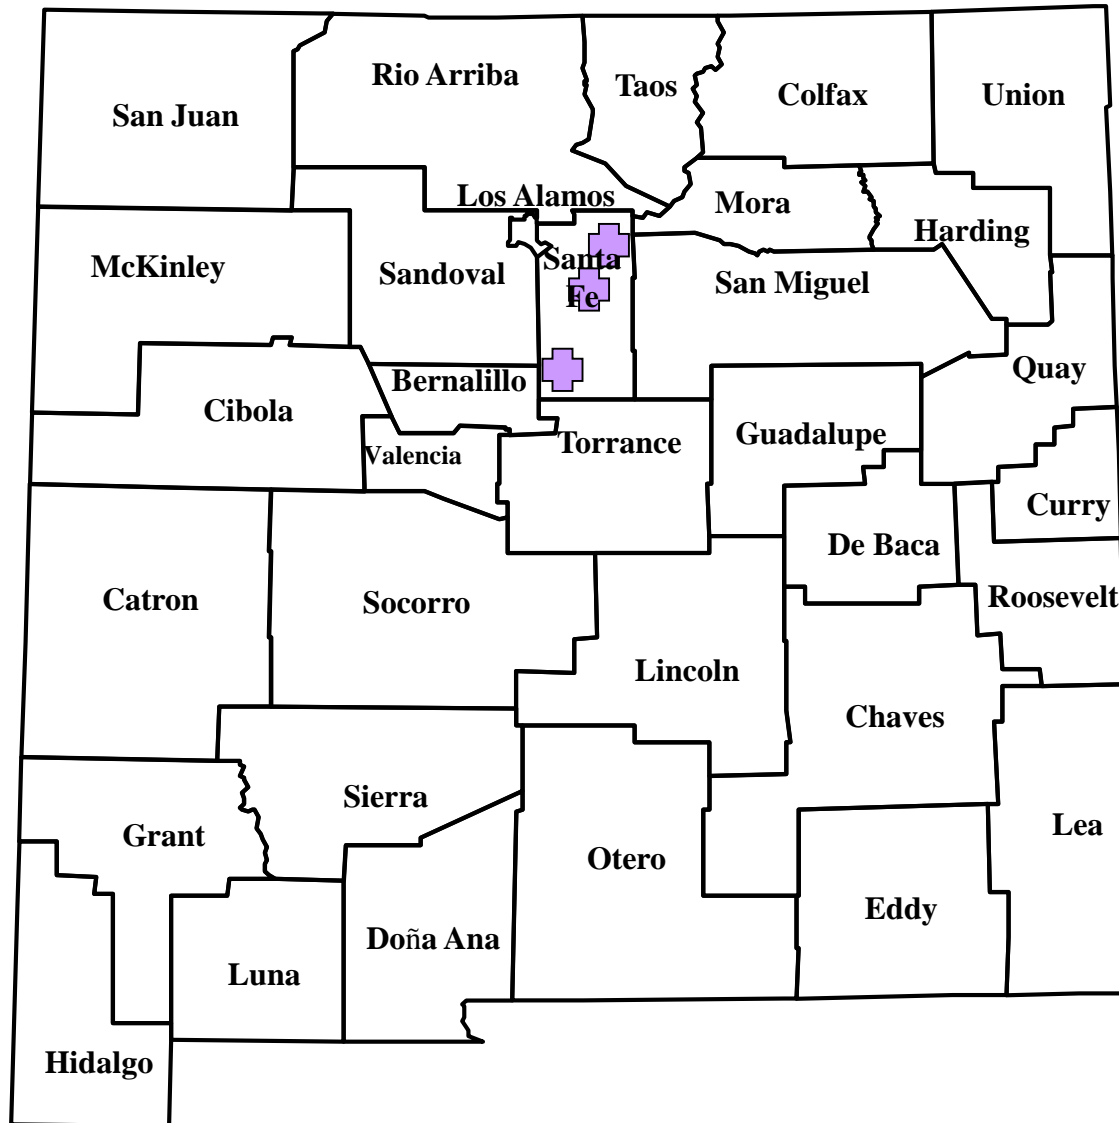

# Human Plague in New Mexico, 2017

Total = 3

As of 06/14/2017

# Human Plague by Onset Month

## New Mexico, 2017

As of 06/14/2017