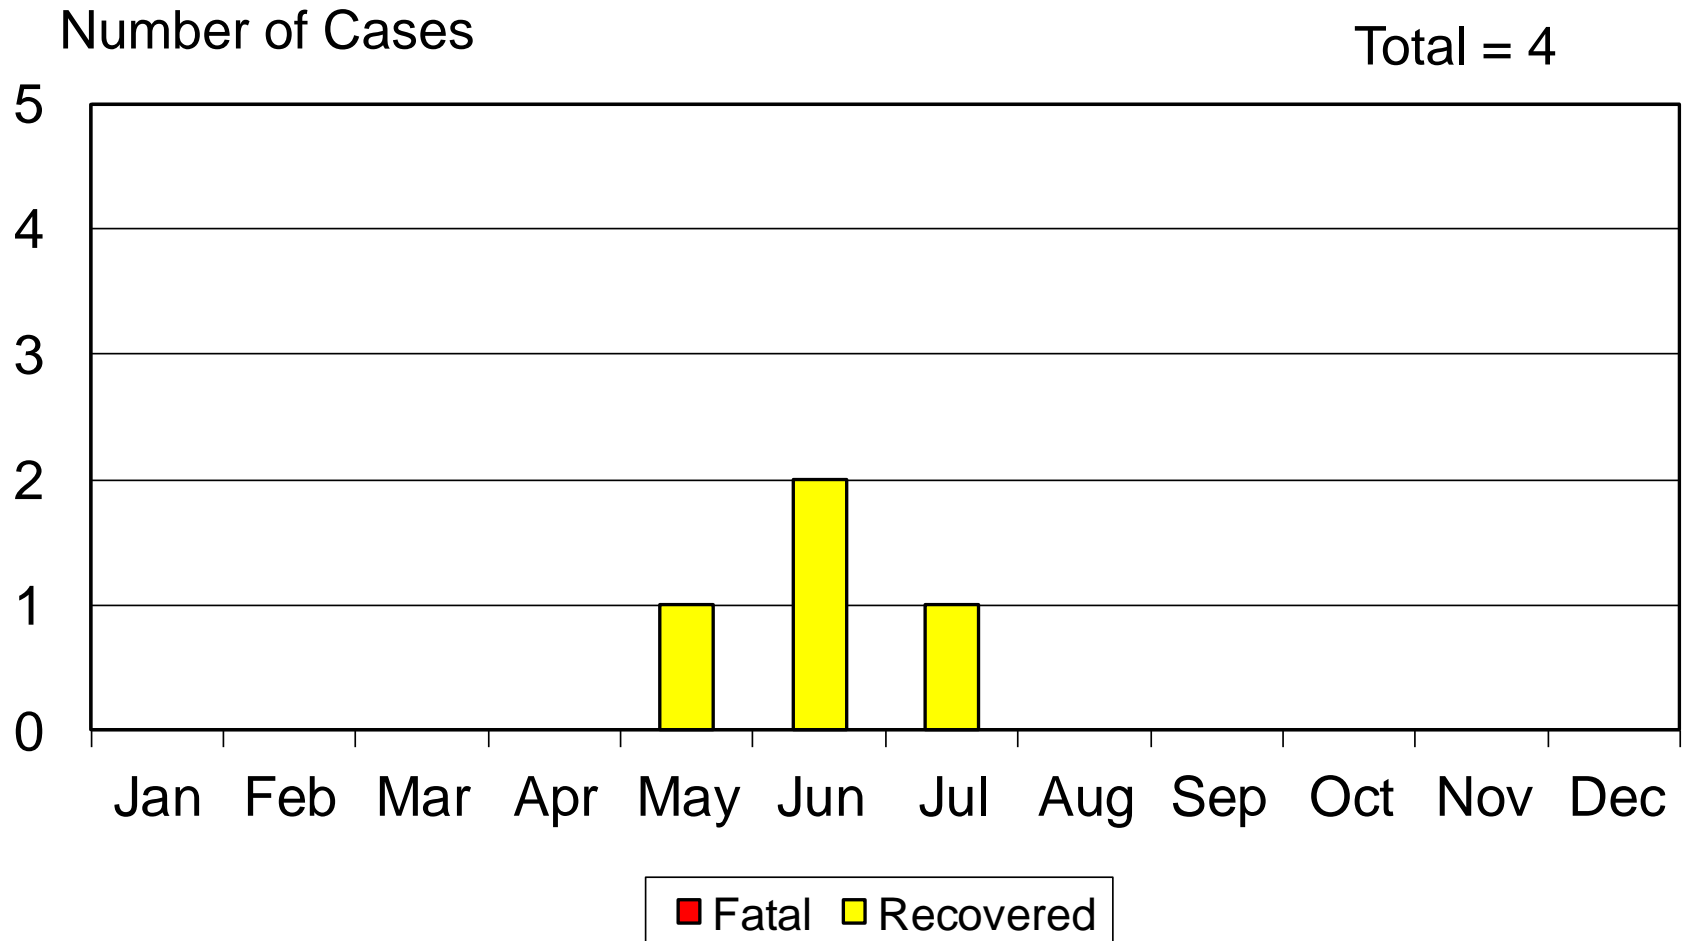

Human Plague in New Mexico, 2017

Total = 4

As of 08/18/2017

Human Plague by Onset Month

New Mexico, 2017

As of 08/18/2017