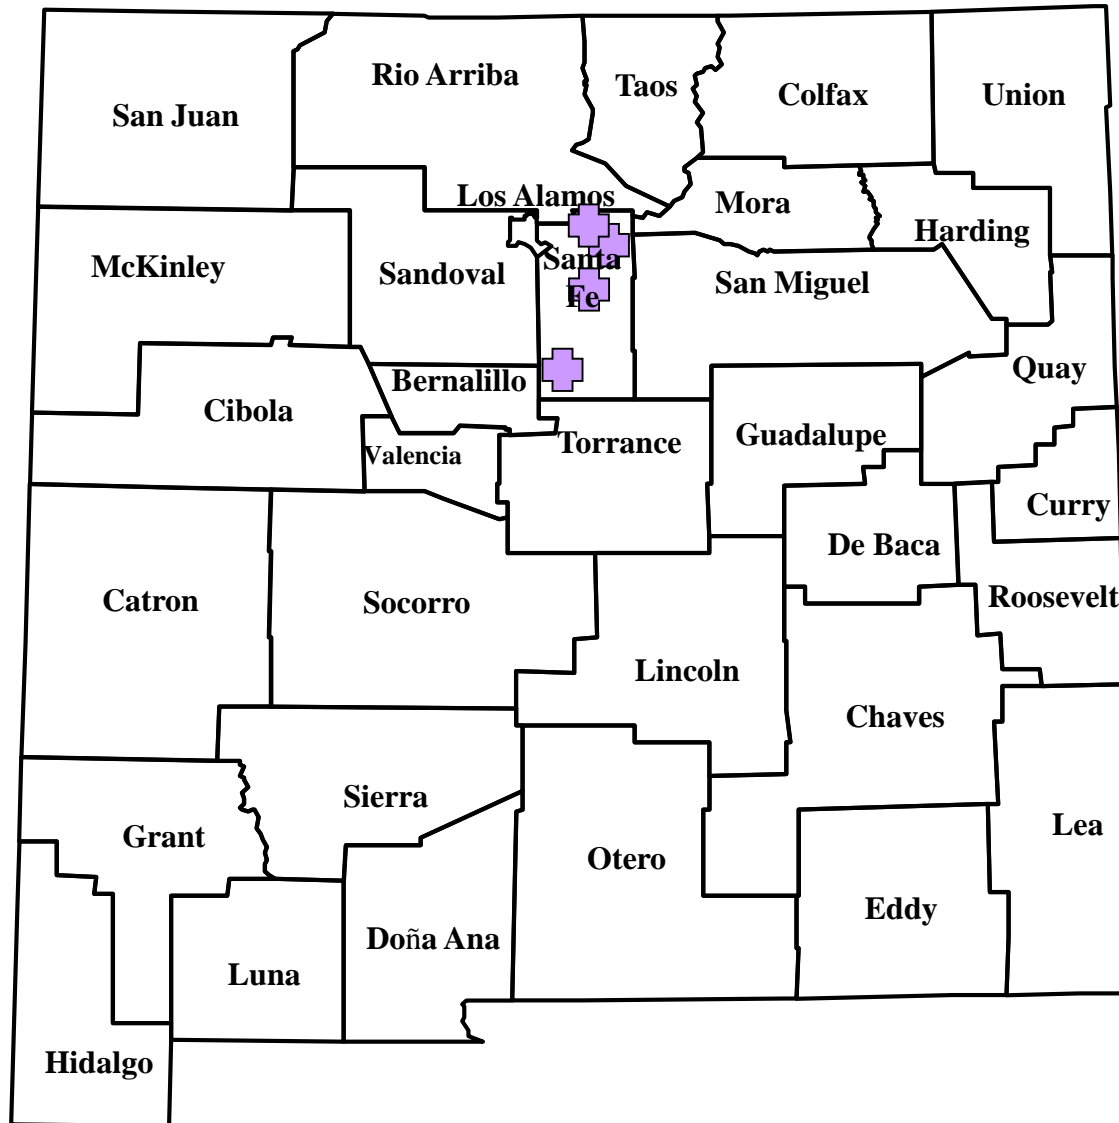

Human Plague in New Mexico, 2017

Total = 4

Human Plague by Onset Month

New Mexico, 2017