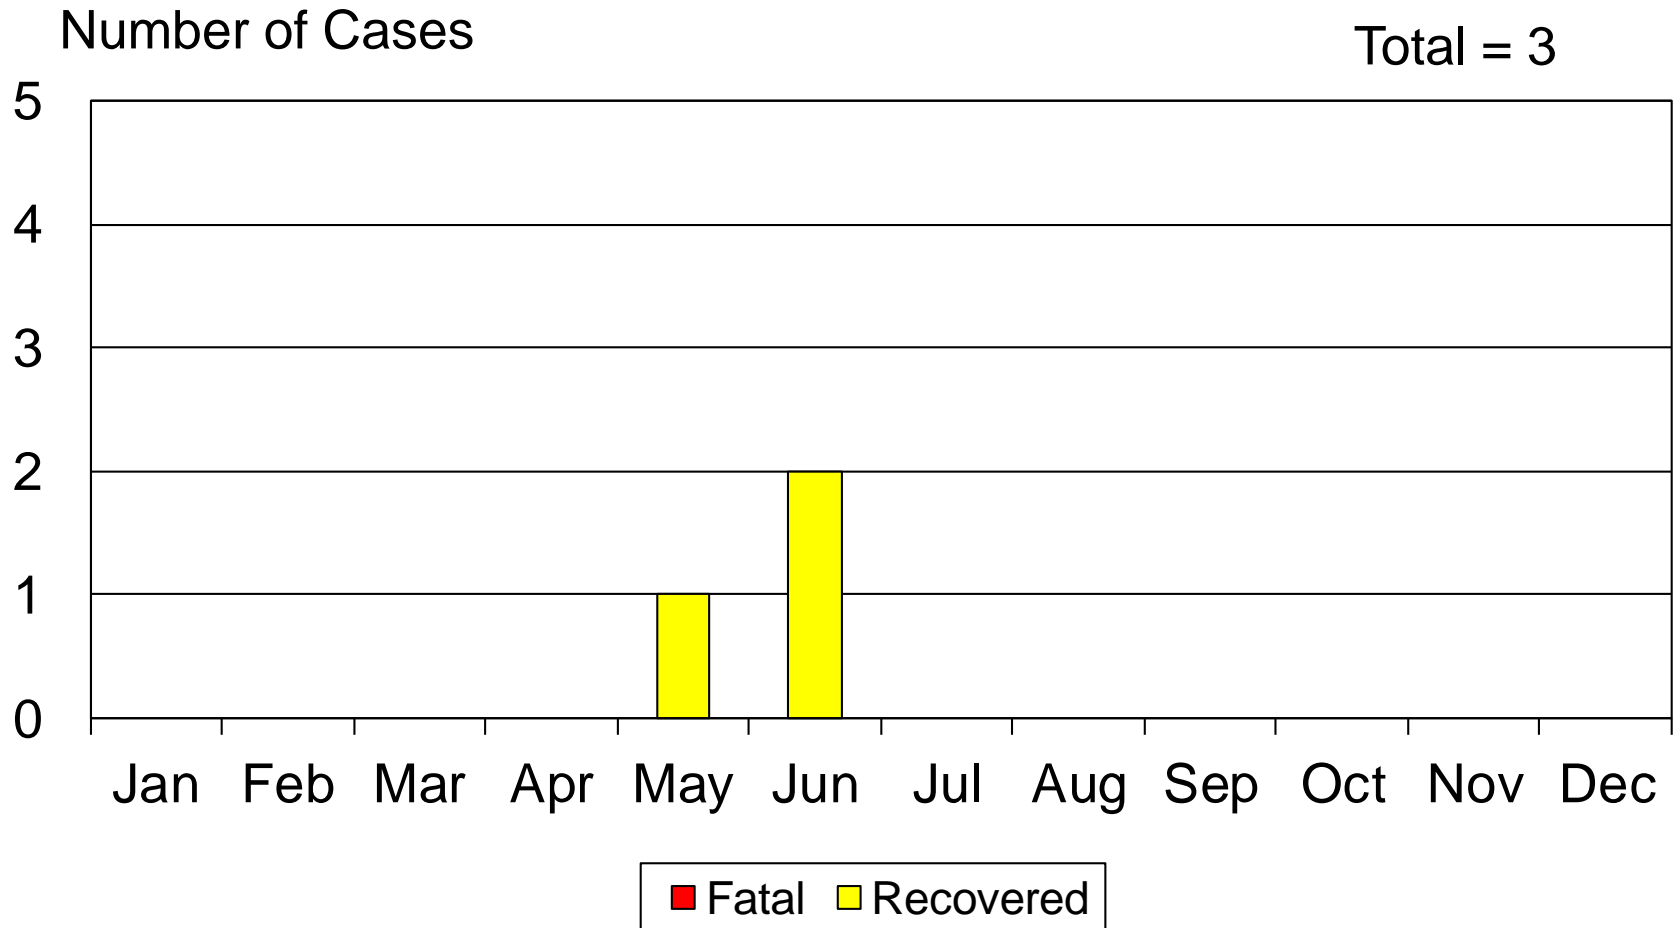

# Human Plague in New Mexico, 2017

Total = 3

As of 06/14/2017

# Human Plague by Onset Month

## New Mexico, 2017

As of 06/14/2017