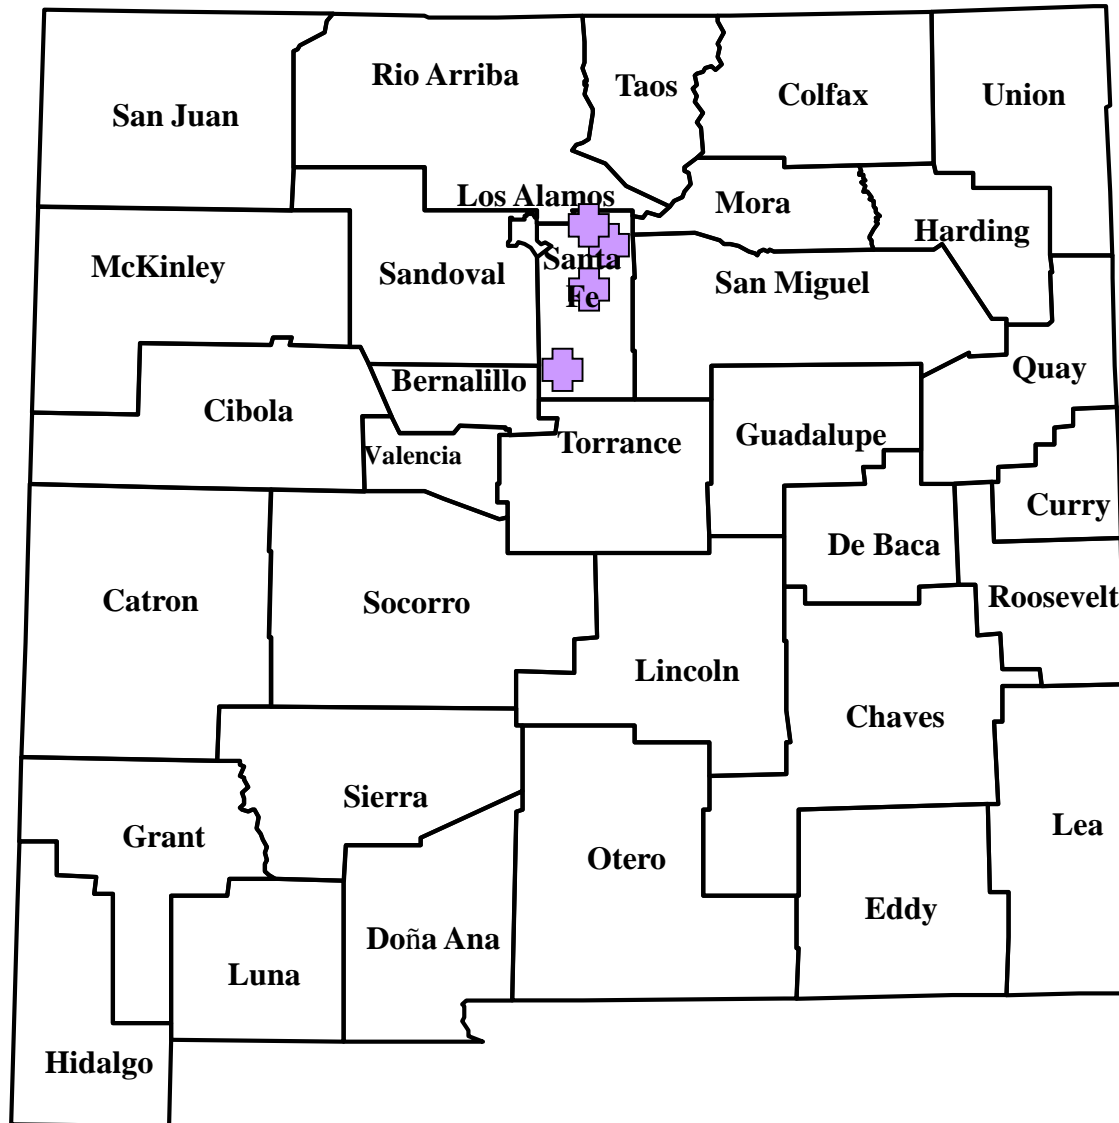

Human Plague in New Mexico, 2017

Total = 4

As of 08/18/2017

Human Plague by Onset Month

New Mexico, 2017

As of 08/18/2017