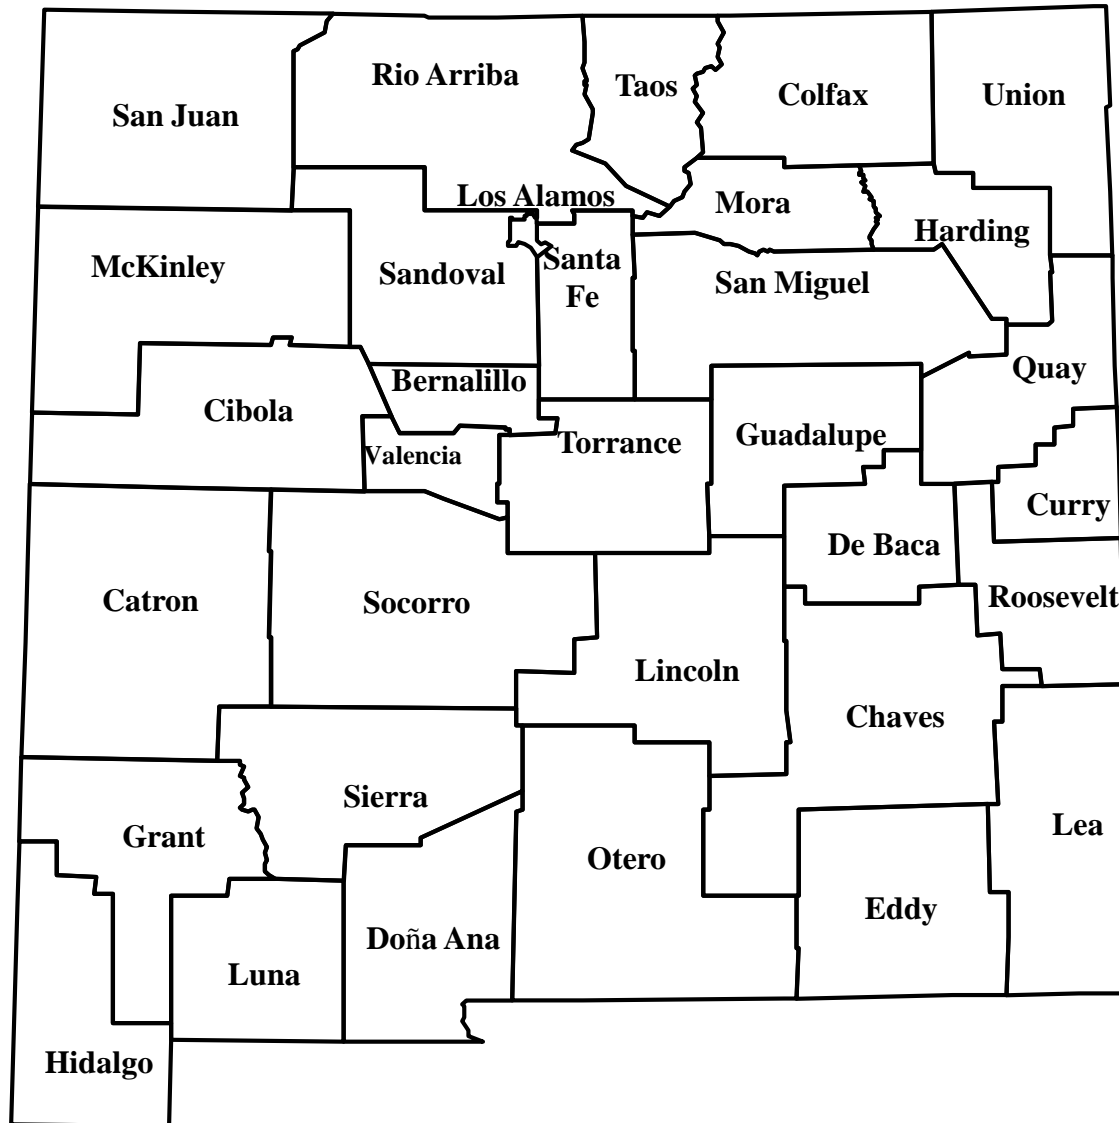

Human Plague in New Mexico, 2017

Total = 0

As of 01/20/2017

Human Plague by Onset Month

New Mexico, 2017

As of 01/20/2017