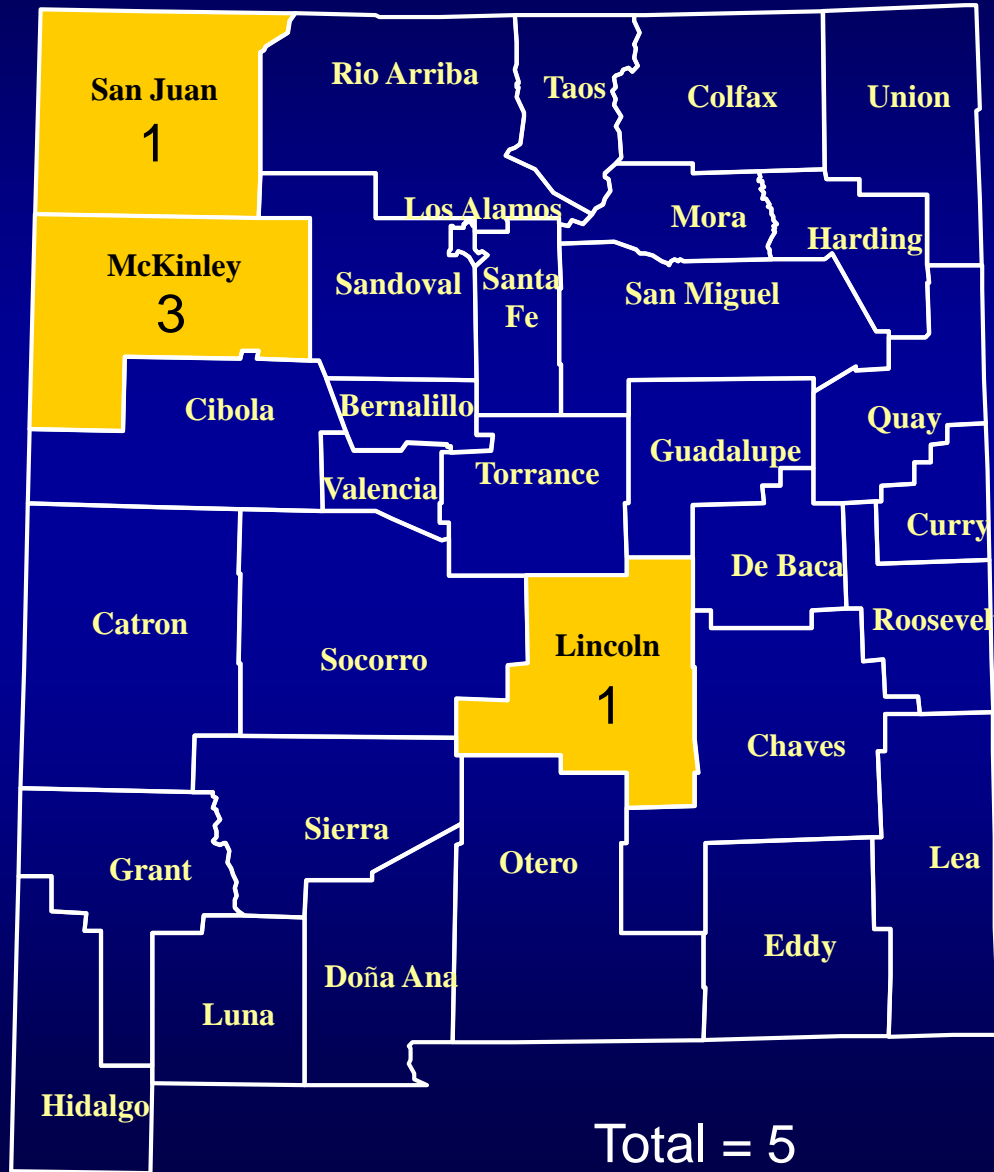

# Hantavirus Pulmonary Syndrome Cases in New Mexico by County, 2017

07/26/2017