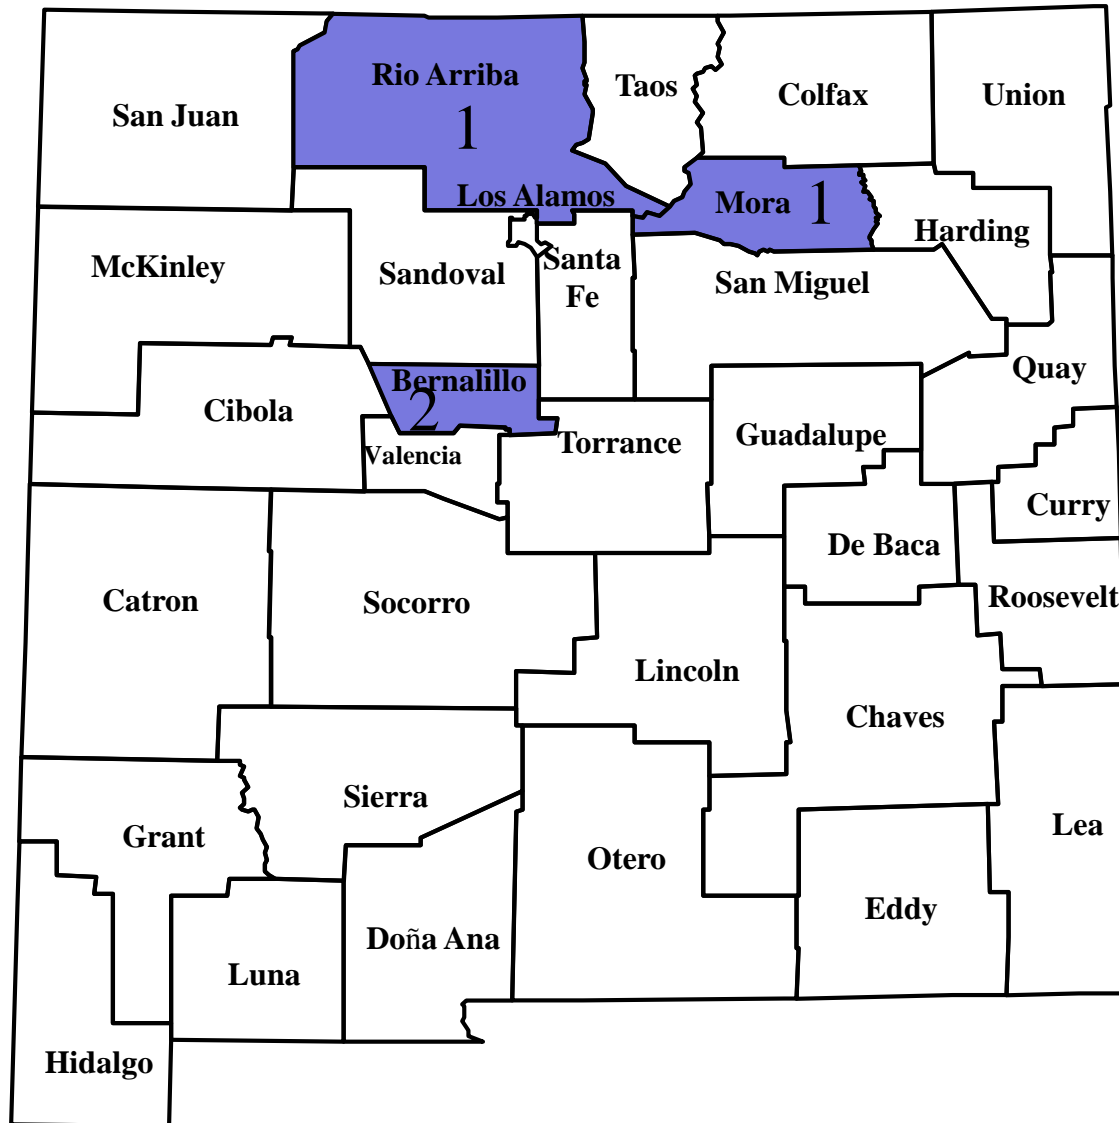

Human Plague in New Mexico, 2016

Total = 4

Human Plague by Onset Month

New Mexico, 2016