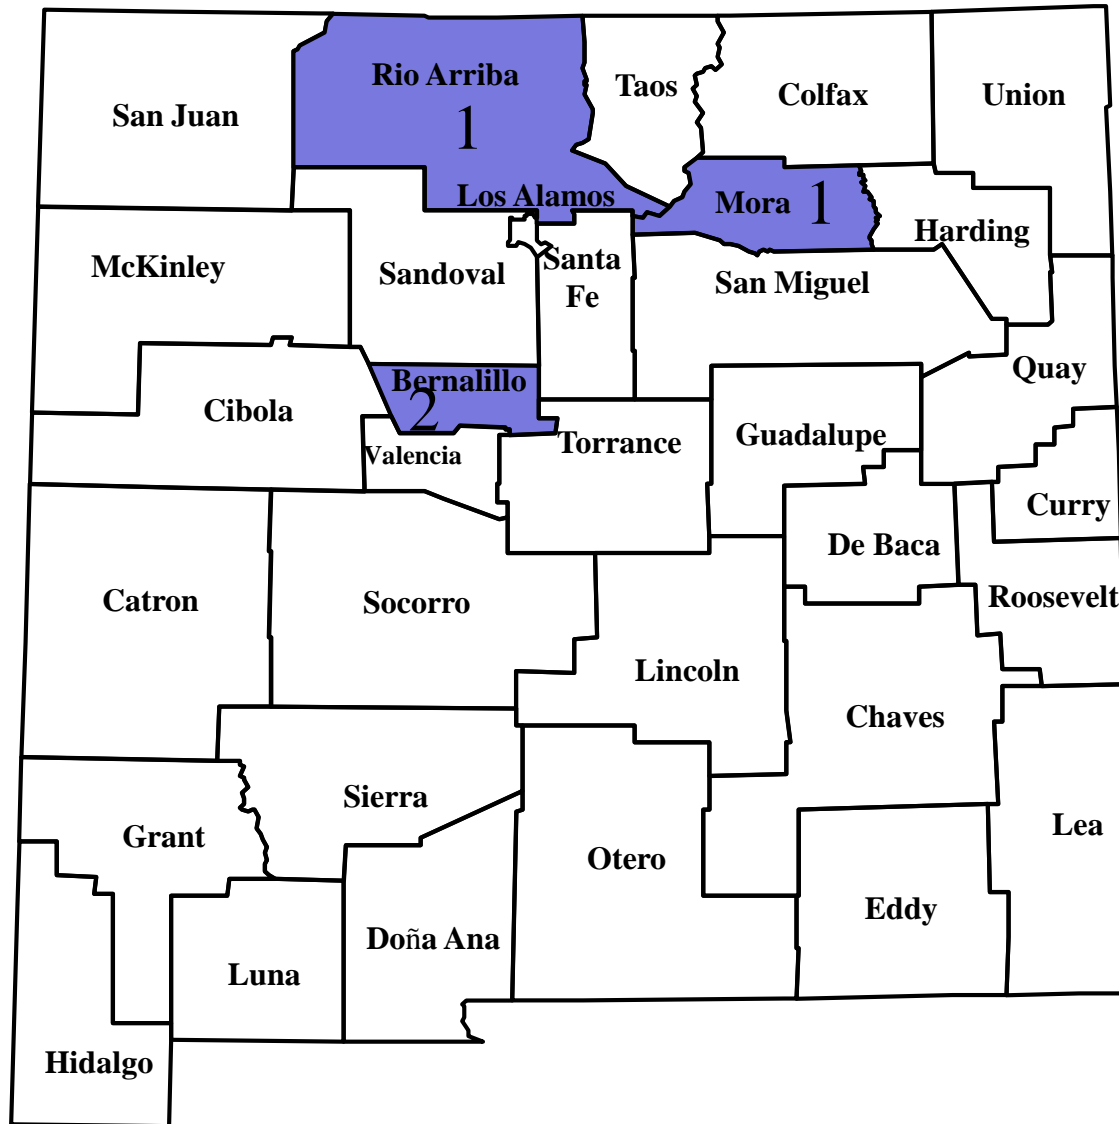

# Human Plague in New Mexico, 2016

Total = 4

# Human Plague by Onset Month

## New Mexico, 2016