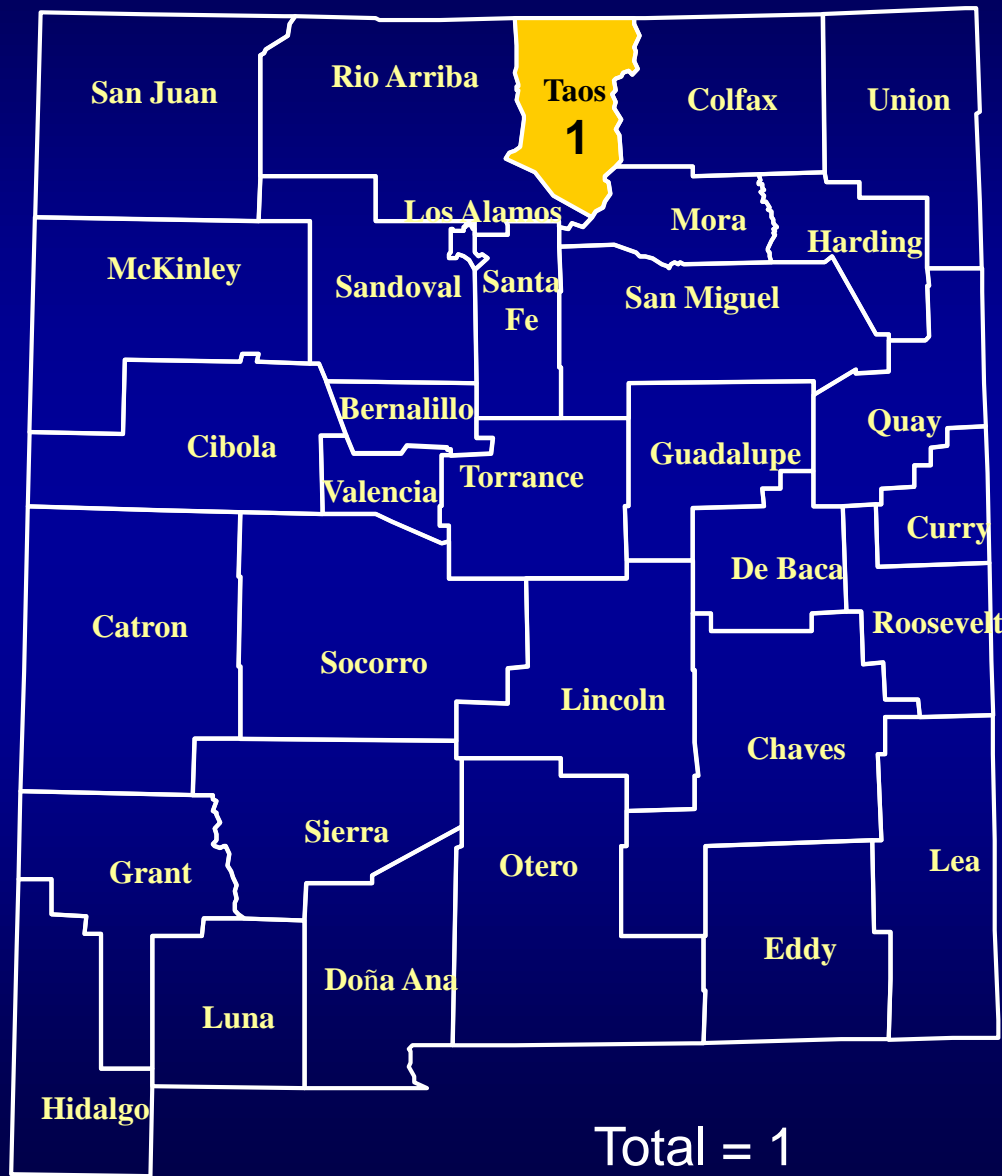

Hantavirus Pulmonary Syndrome Cases in New Mexico by County, 2015

02/26/2015

Total = 1