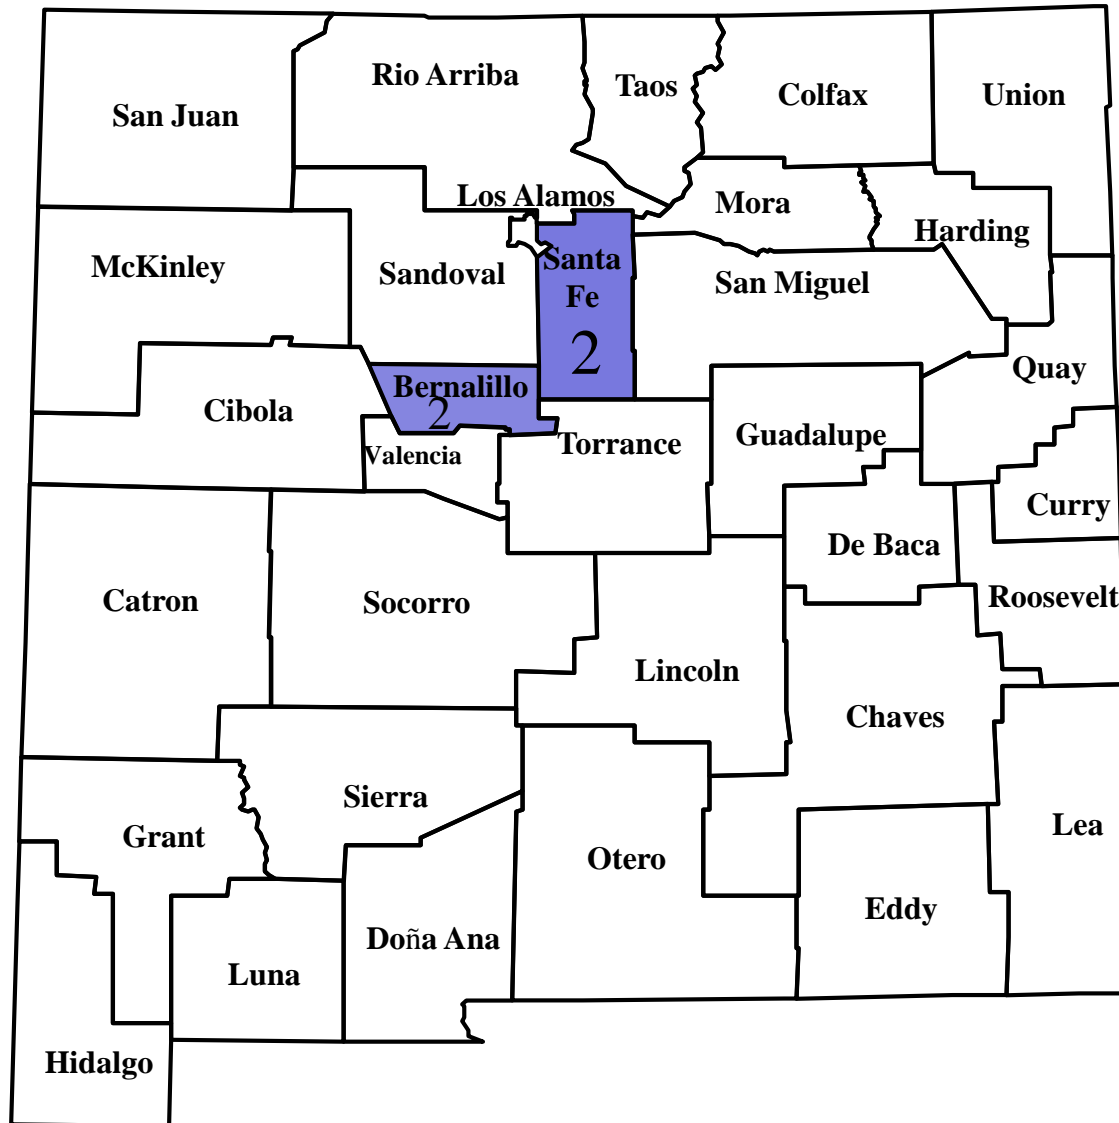

Human Plague in New Mexico, 2015

Total = 4

Human Plague by Onset Month

New Mexico, 2015