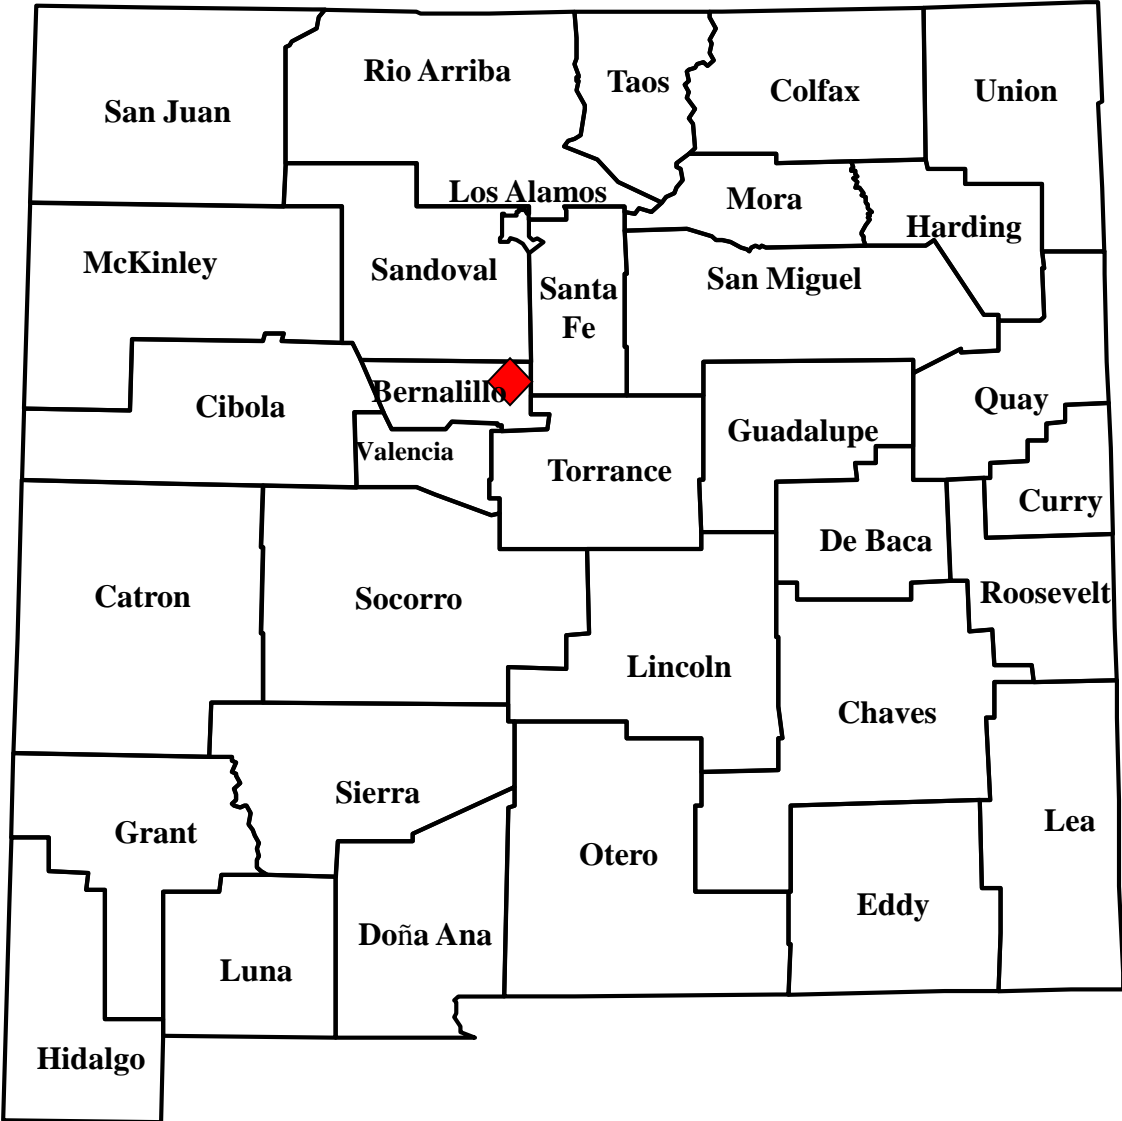

Domestic Animal Plague in New Mexico, 2014

-  Cat case = 5 (confirmed)
-  Dog case = 12 (confirmed)
-  Other animal case = 2 (confirmed)

Total = 19

As of 12/31/2014

Wild Animal Plague in New Mexico, 2014

◆ Positive Mammal
Total = 1