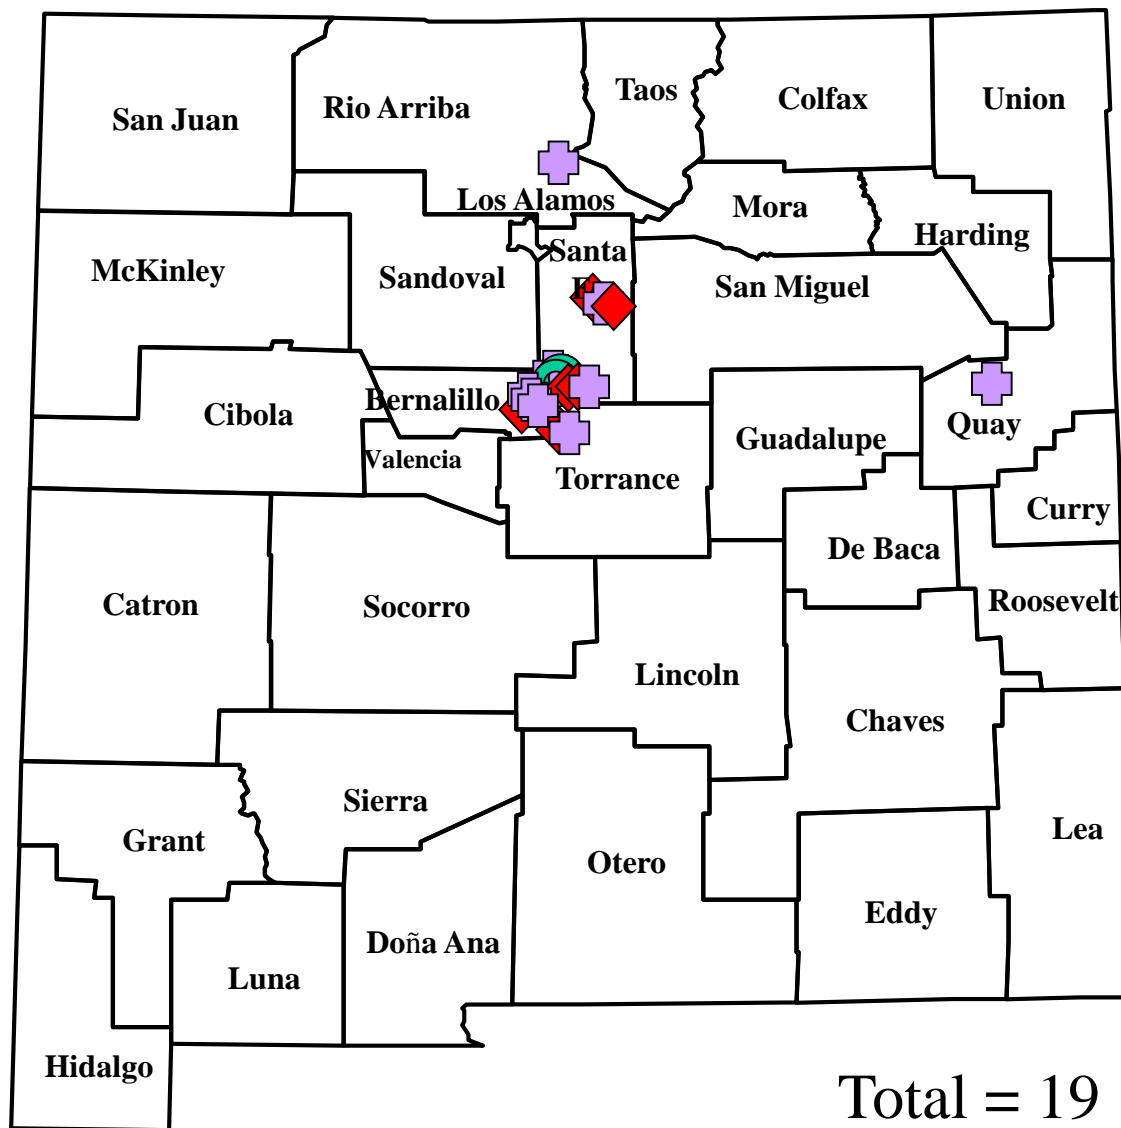

Domestic Animal Plague in New Mexico, 2014

-  Cat case = 5 (confirmed)
-  Dog case = 12 (confirmed)
-  Other animal case = 2 (confirmed)

Total = 19

As of 12/31/2014

Wild Animal Plague in New Mexico, 2014

◆ Positive Mammal
Total = 1

As of 12/31/2014