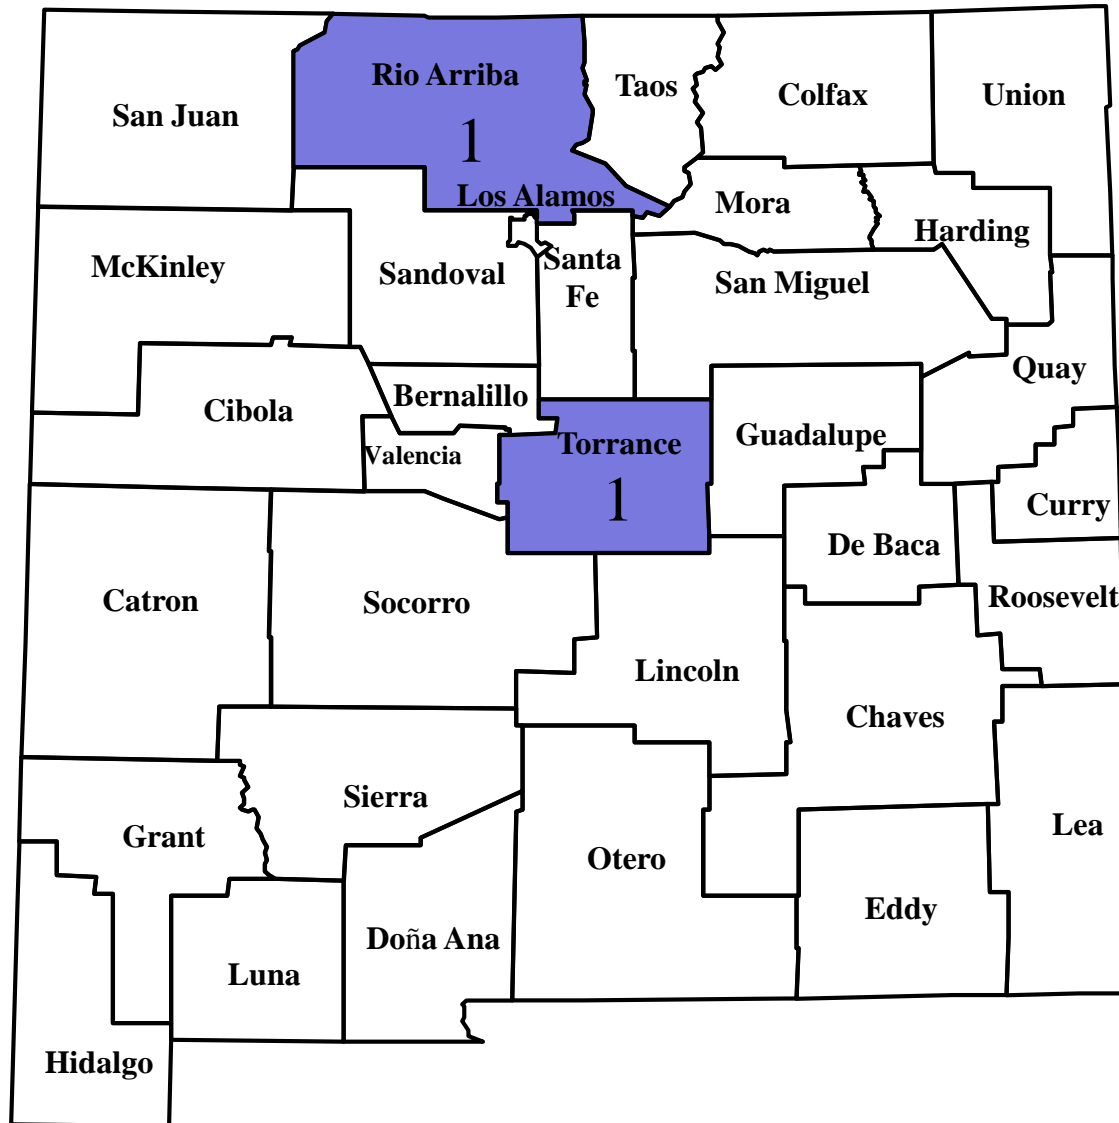

Human Plague in New Mexico, 2014

Total = 2

Human Plague by Onset Month

New Mexico, 2014