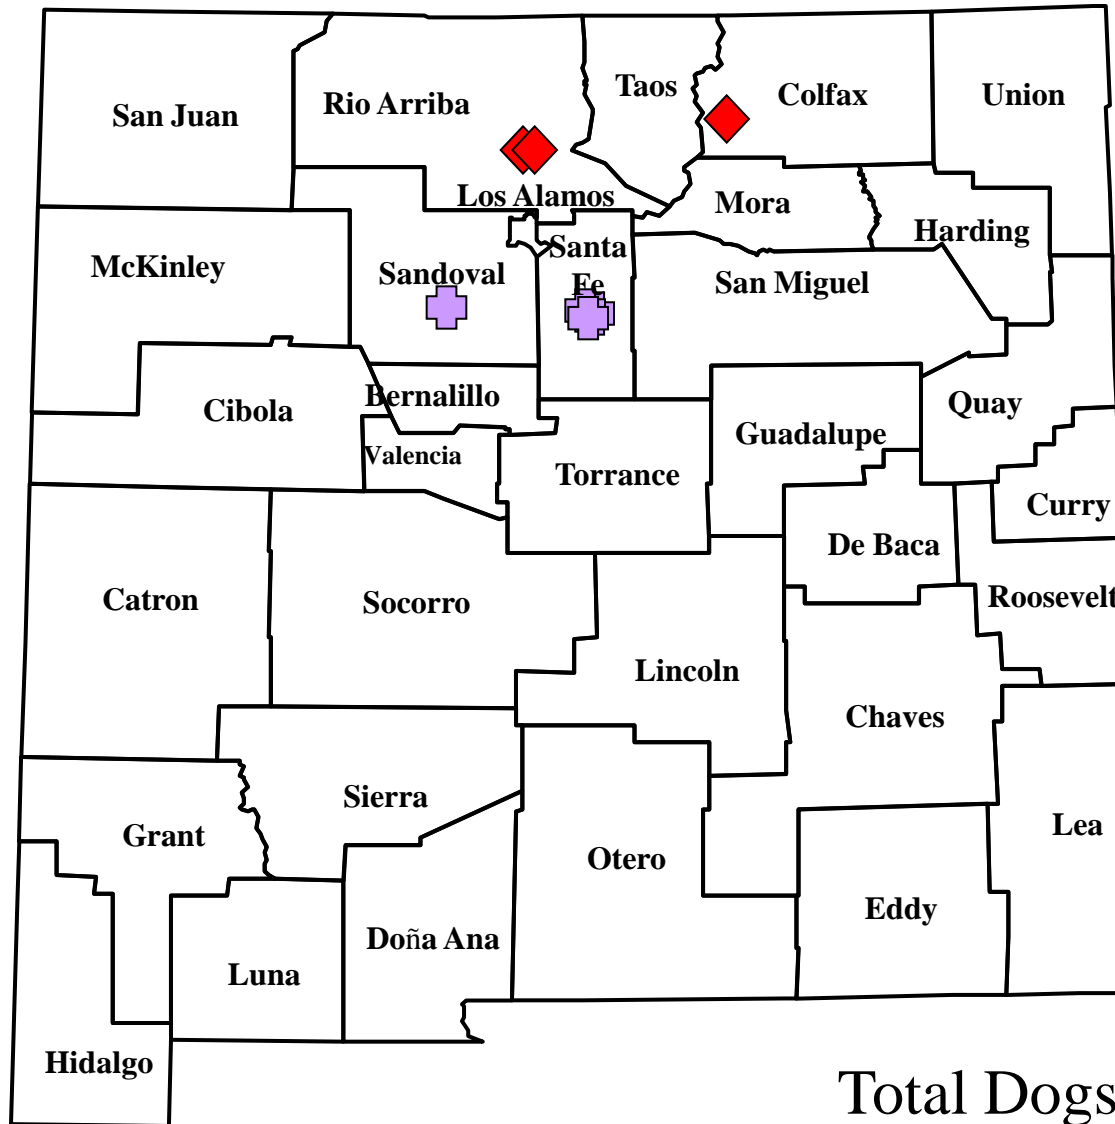

Domestic Animal Plague in New Mexico, 2011

◆ Cat case = 3 (confirmed)

✚ Dog case = 4 (confirmed)

Total Dogs + Cats = 7

Wild Animal Plague in New Mexico, 2011

◆ Positive Rodent or Rabbit

✚ Positive Fleas