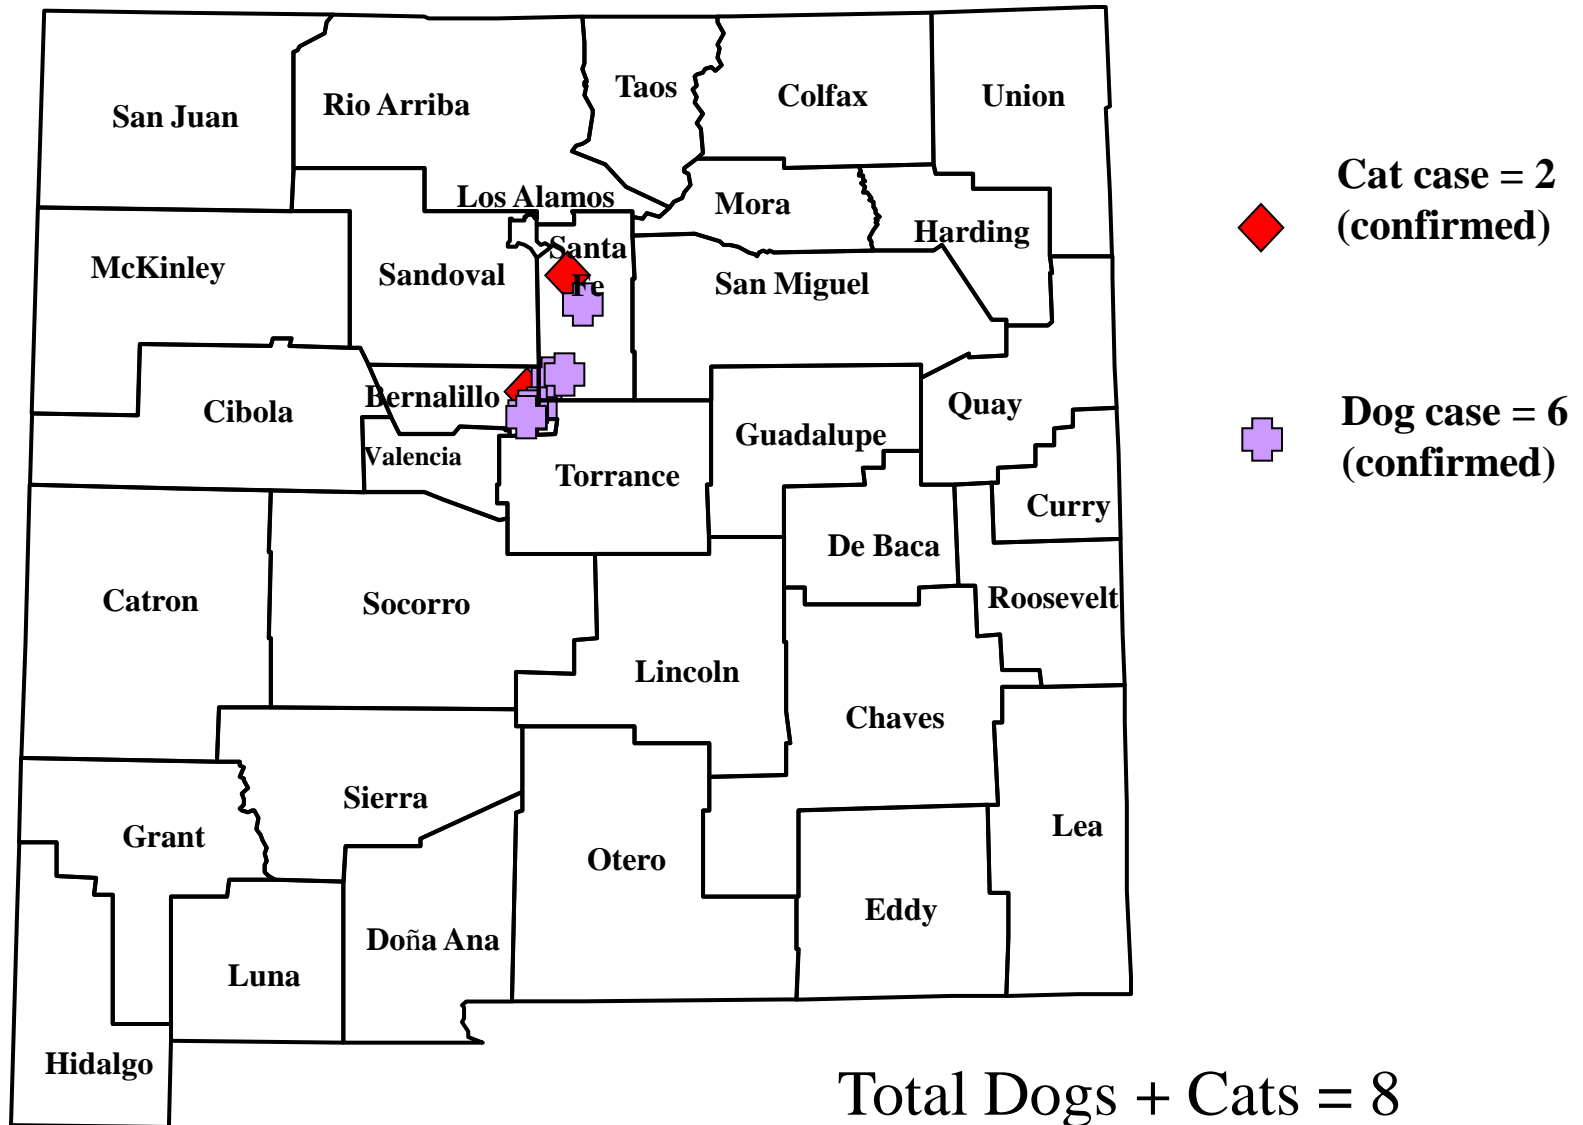

Domestic Animal Plague in New Mexico, 2013

As of 12/31/2013

Wild Animal Plague in New Mexico, 2013

◆ Positive Rodent or Rabbit

✚ Positive Fleas

As of 12/31/2013