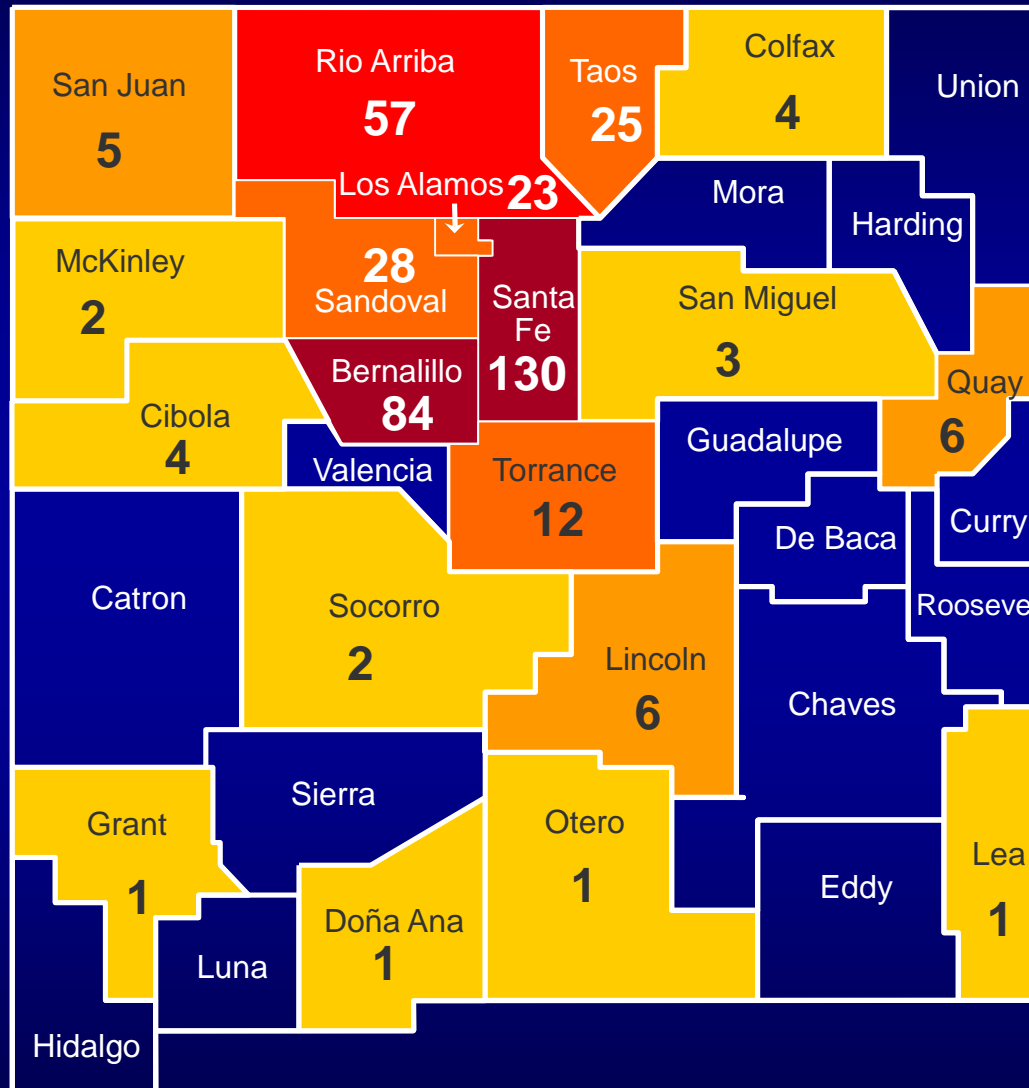

# Feline Plague in New Mexico

## Cases by County 1977 - 2016

### Number of Cases

Includes confirmed and probable cases from 1977 to 2001; beginning 2002 only confirmed cases included

394 cases shown (total cases 397)  
Location unknown for 3 cases

# Feline Plague by Onset Month New Mexico, 1977-2016

Number of Cases

N = 394\*

Includes confirmed and probable cases occurring from 1977-2001; beginning 2002 only confirmed cases are included

\* 3 cases onset date unknown