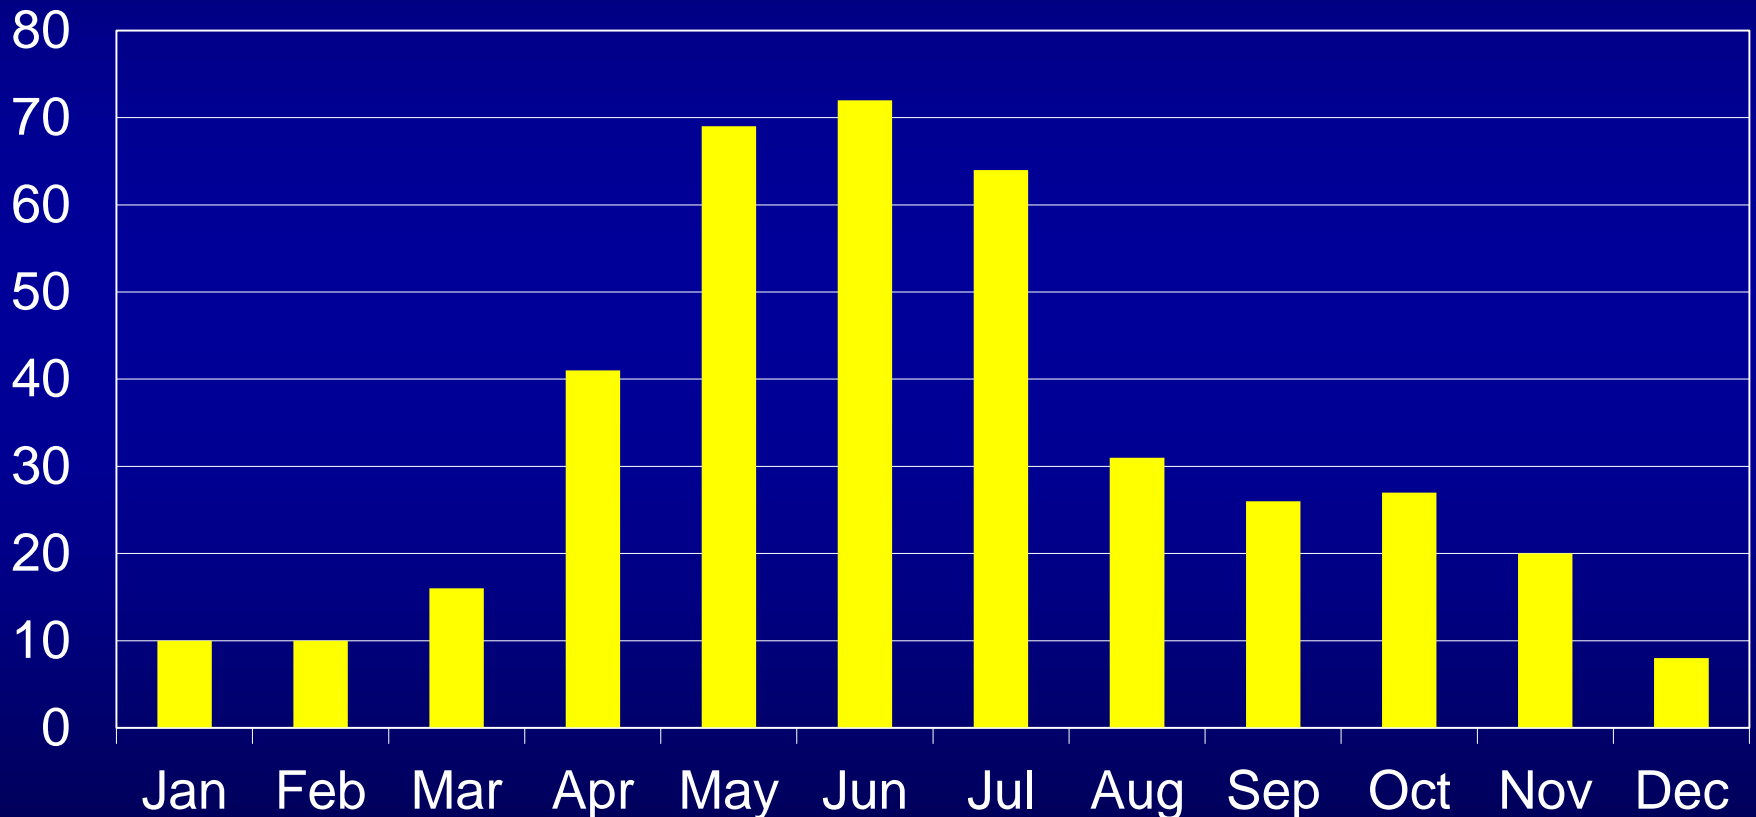

### Number of Cases

Includes confirmed and probable cases from 1977 to 2001; beginning 2002 only confirmed cases included

394 cases shown (total cases 397)  
Location unknown for 3 cases

# Feline Plague by Year New Mexico, 1977-2016

Number of Cases

N = 397

\* 1977-2001 includes confirmed and probable cases; beginning 2002 only confirmed cases are included

# Feline Plague by Onset Month New Mexico, 1977-2016

Number of Cases

N = 394\*

Includes confirmed and probable cases occurring from 1977-2001; beginning 2002 only confirmed cases are included

\* 3 cases onset date unknown