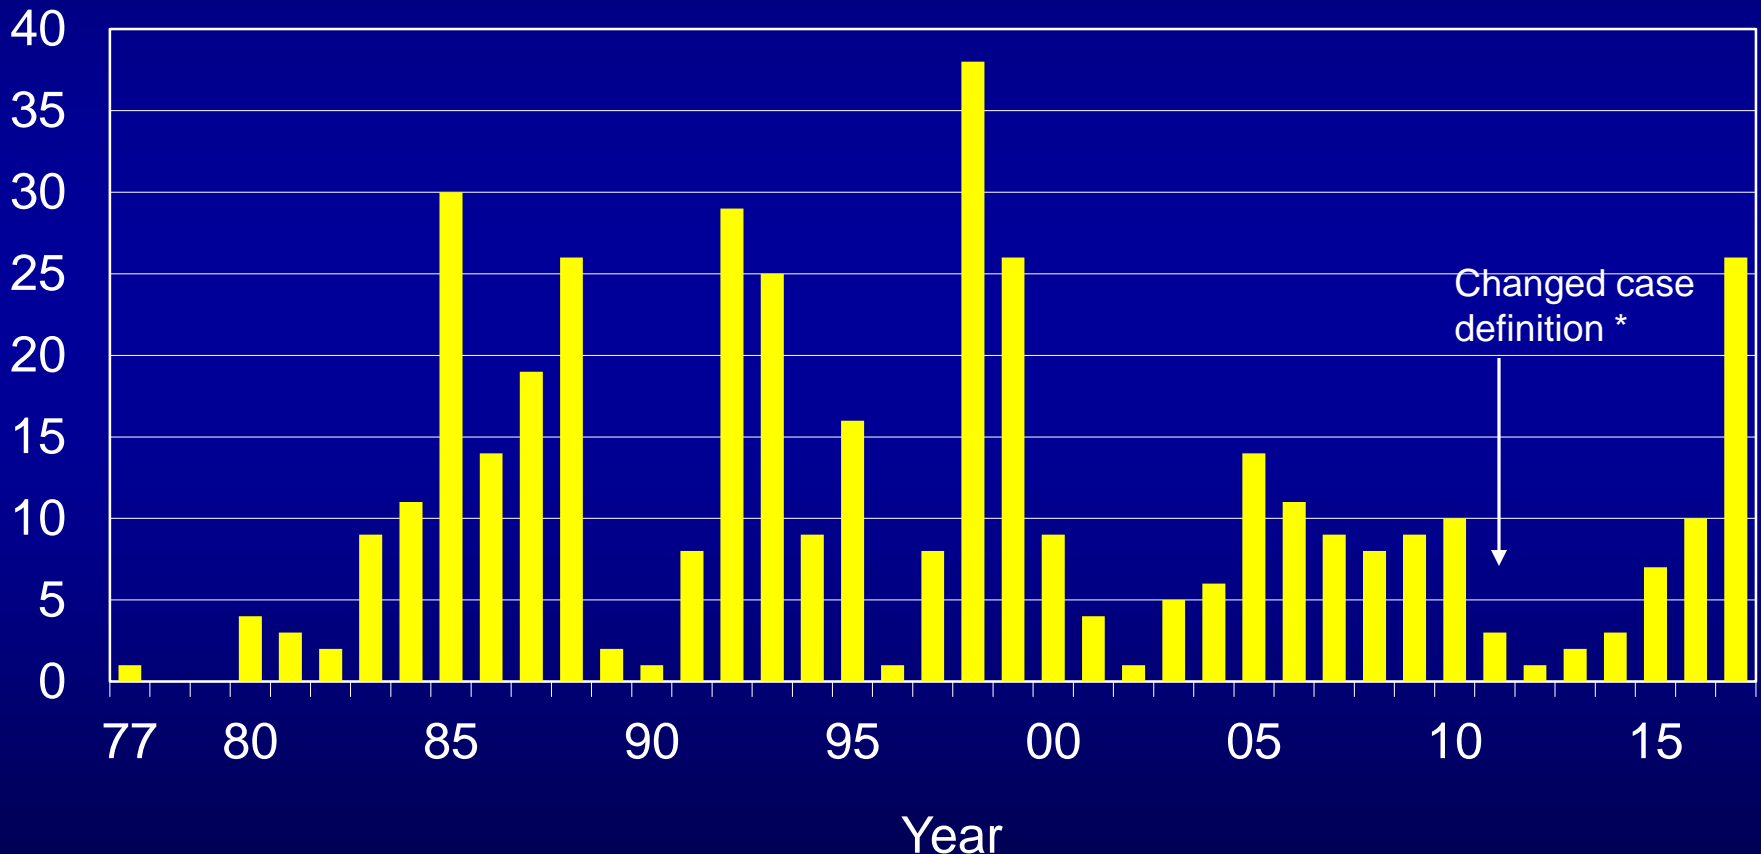

## Cases by County 1977 - 2017

### Number of Cases

Includes confirmed and probable cases from 1977 to 2001; beginning 2002 only confirmed cases included

420 cases shown (total cases 423)  
Location unknown for 3 cases

# Feline Plague by Year New Mexico, 1977-2017

Number of Cases

N = 423

\* 1977-2001 includes confirmed and probable cases; beginning 2002 only confirmed cases are included

# Feline Plague by Onset Month New Mexico, 1977-2017

Number of Cases

N = 420\*

Includes confirmed and probable cases occurring from 1977-2001; beginning 2002 only confirmed cases are included

\* 3 cases onset date unknown