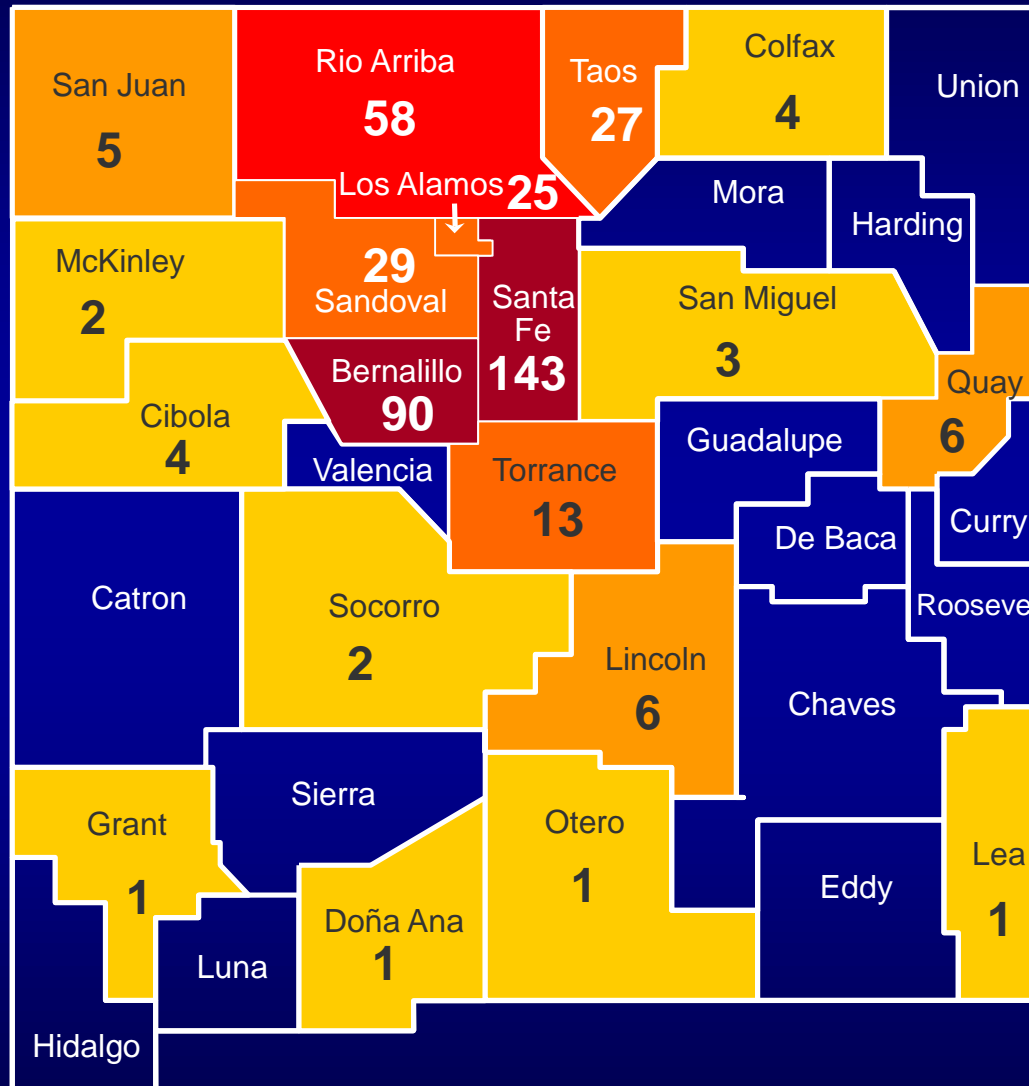

# Feline Plague in New Mexico

## Cases by County 1977 - 2017

### Number of Cases

Includes confirmed and probable cases from 1977 to 2001; beginning 2002 only confirmed cases included

420 cases shown (total cases 423)  
Location unknown for 3 cases

# Feline Plague by Onset Month New Mexico, 1977-2017

Number of Cases

N = 420\*

Includes confirmed and probable cases occurring from 1977-2001; beginning 2002 only confirmed cases are included

\* 3 cases onset date unknown