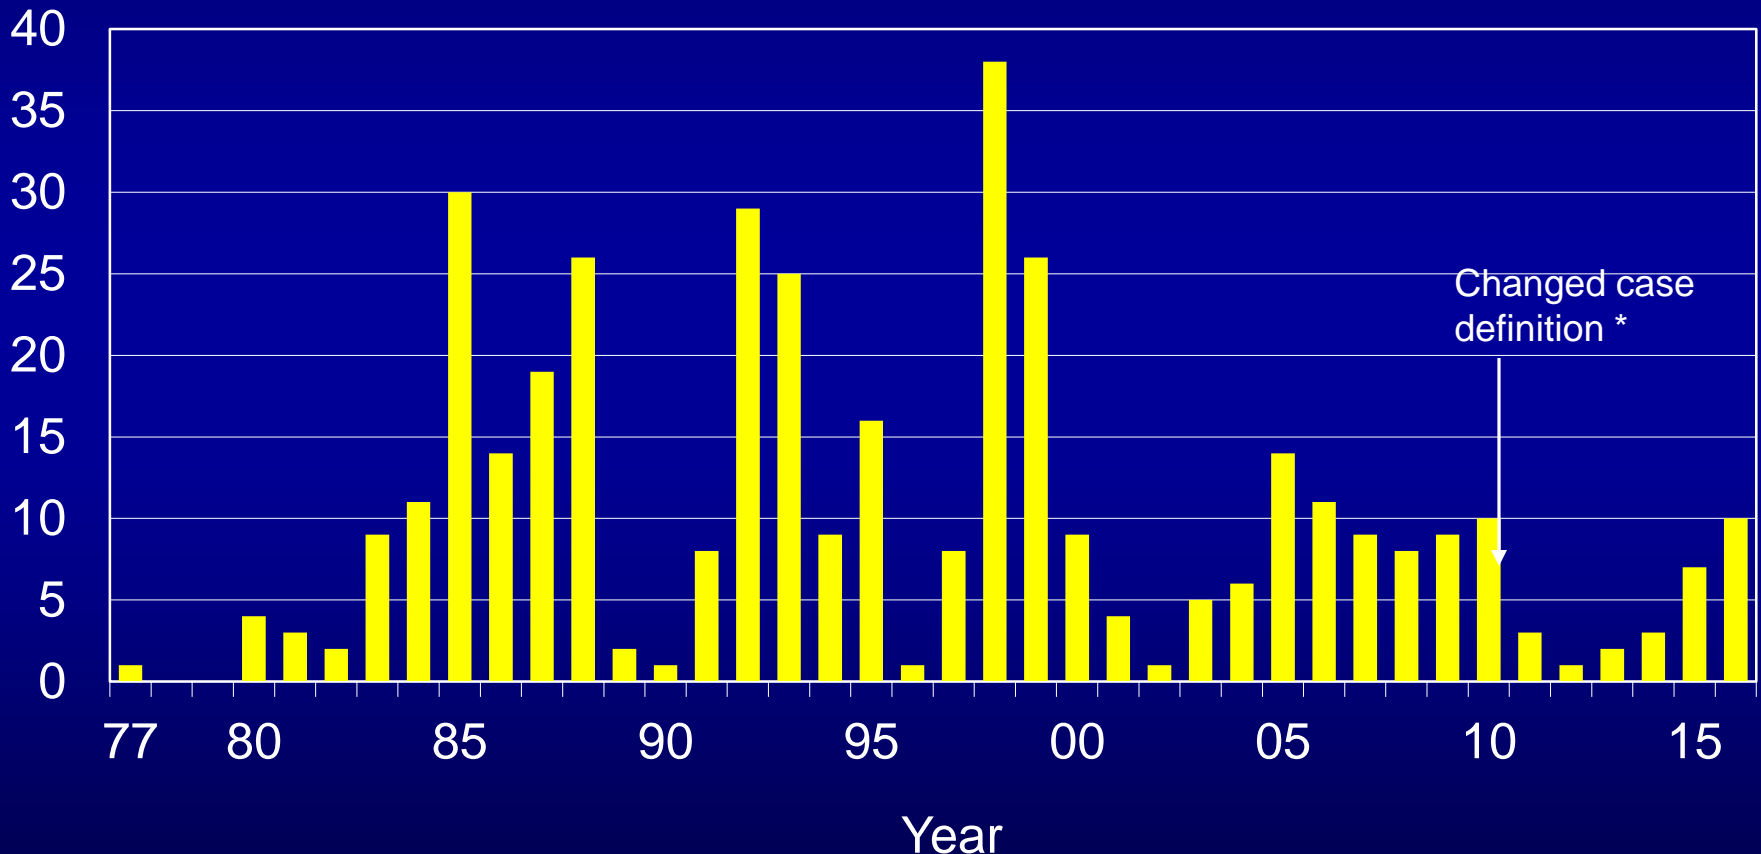

## Cases by County 1977 - 2016

### Number of Cases

Includes confirmed and probable cases from 1977 to 2001; beginning 2002 only confirmed cases included

394 cases shown (total cases 397)  
Location unknown for 3 cases

# Feline Plague by Year New Mexico, 1977-2016

Number of Cases

N = 397

\* 1977-2001 includes confirmed and probable cases; beginning 2002 only confirmed cases are included

# Feline Plague by Onset Month New Mexico, 1977-2016

Number of Cases

N = 394\*

Includes confirmed and probable cases occurring from 1977-2001; beginning 2002 only confirmed cases are included

\* 3 cases onset date unknown