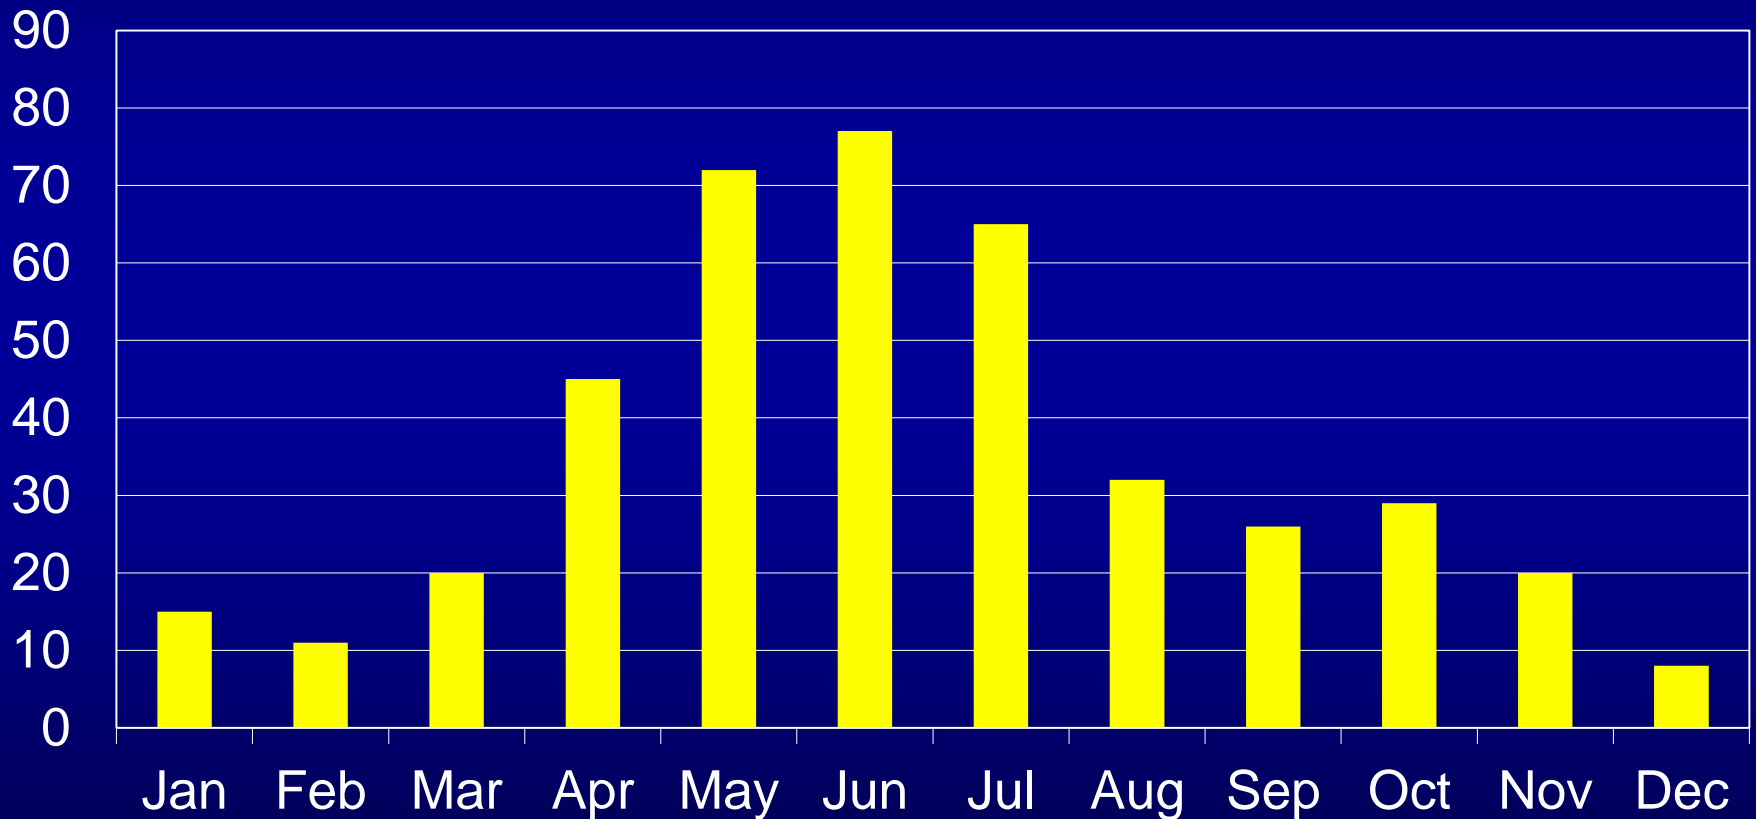

### Number of Cases

Includes confirmed and probable cases from 1977 to 2001; beginning 2002 only confirmed cases included

420 cases shown (total cases 423)  
Location unknown for 3 cases

# Feline Plague by Year New Mexico, 1977-2017

Number of Cases

N = 423

\* 1977-2001 includes confirmed and probable cases; beginning 2002 only confirmed cases are included

# Feline Plague by Onset Month New Mexico, 1977-2017

Number of Cases

N = 420\*

Includes confirmed and probable cases occurring from 1977-2001; beginning 2002 only confirmed cases are included

\* 3 cases onset date unknown