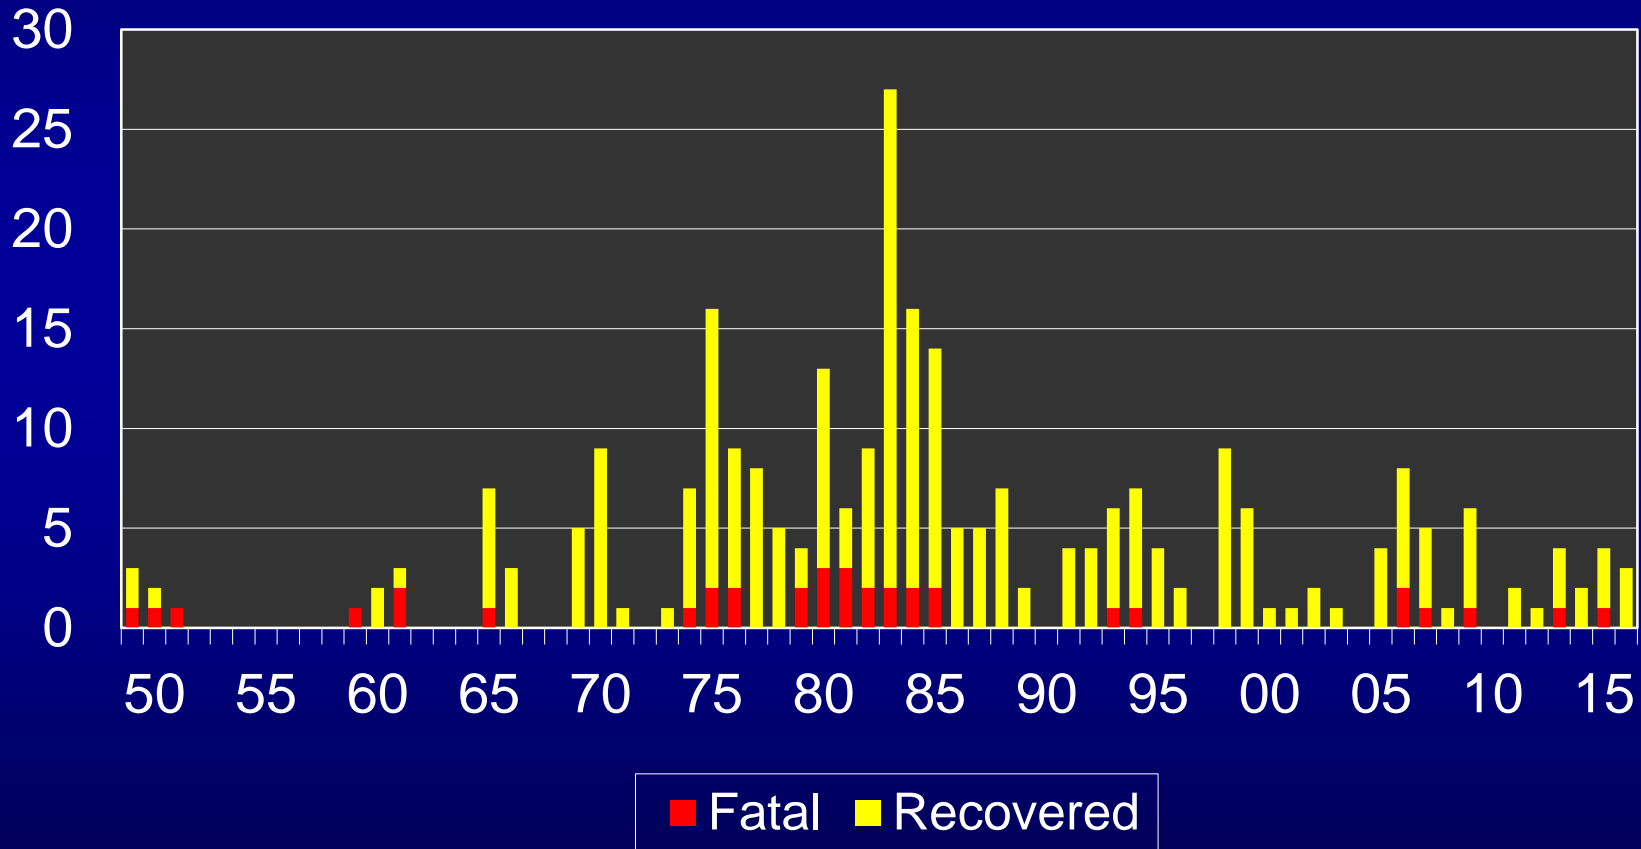

Human Plague by Onset Month New Mexico, 1949–2016

Human Plague by Year New Mexico, 1949–2016

Number of Cases

N = 279

Human Plague by Decade

New Mexico, 1949–2016