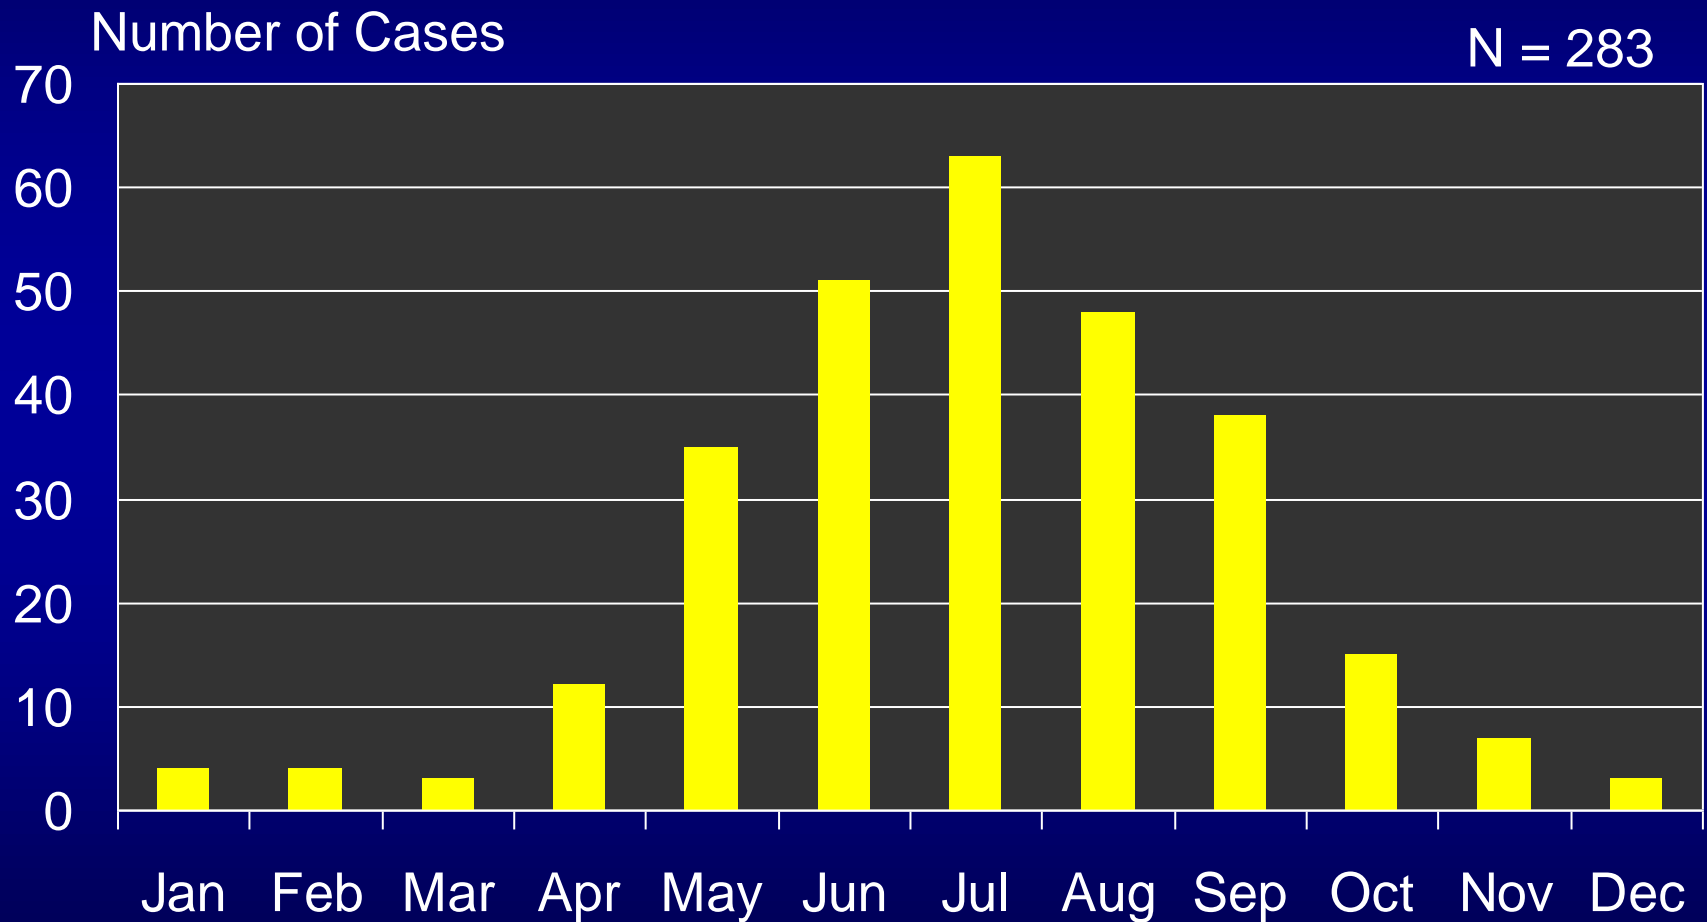

Human Plague by Onset Month New Mexico, 1949–2017

Human Plague by Year New Mexico, 1949–2017

Number of Cases

N = 283

Human Plague by Decade New Mexico, 1949–2017