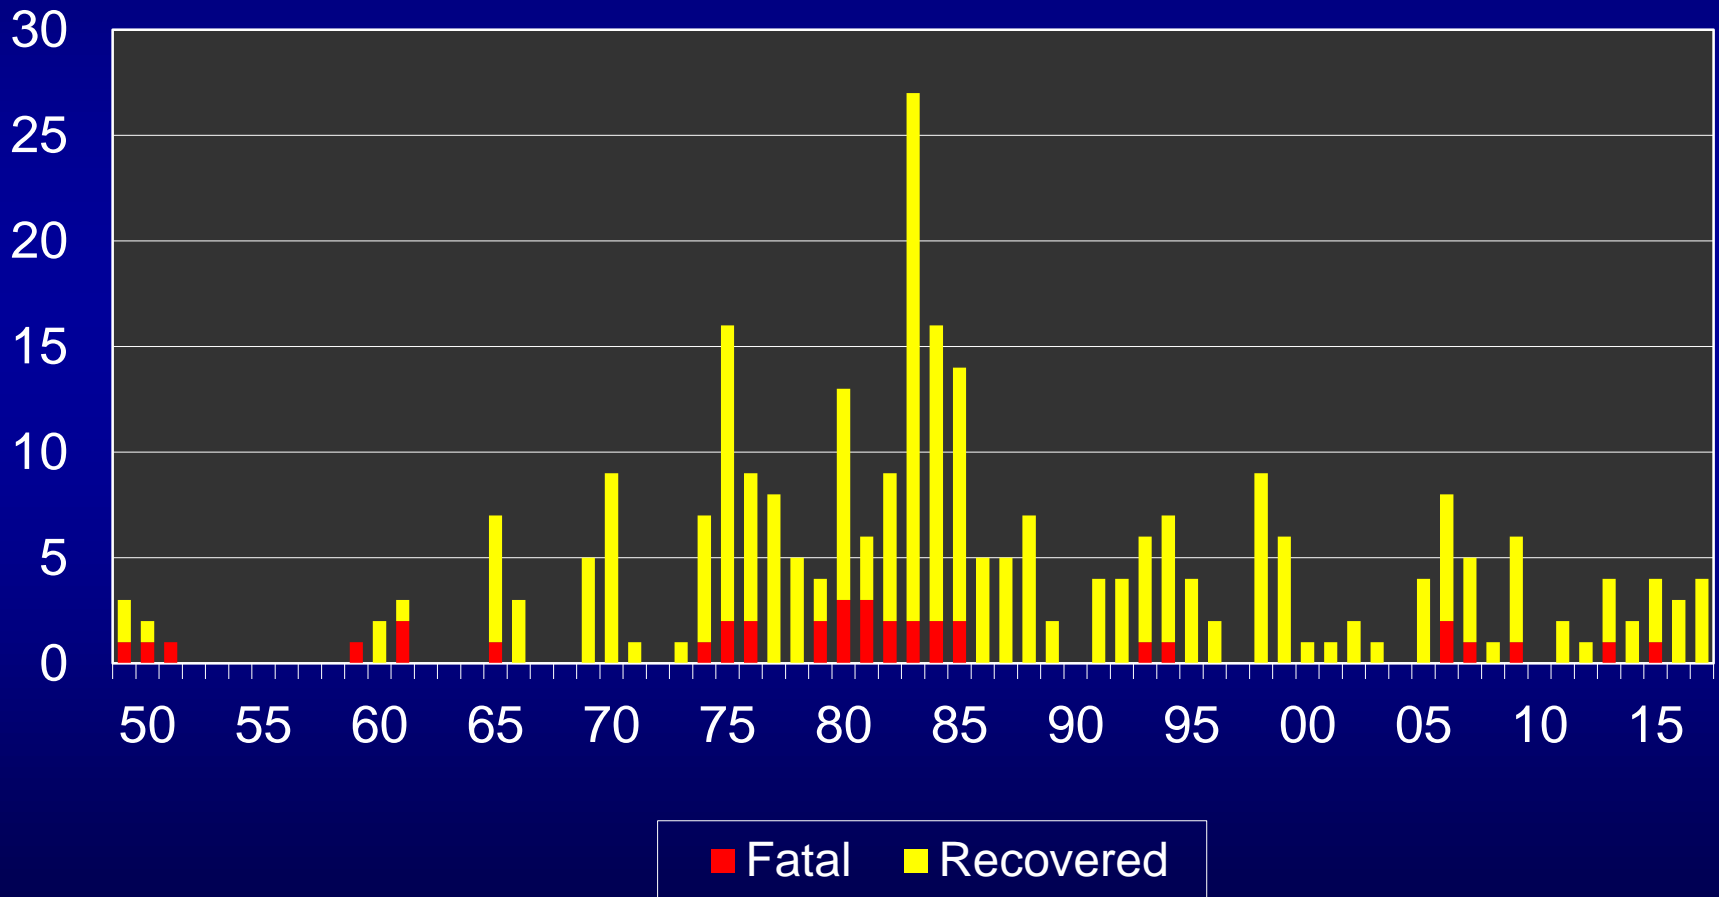

Human Plague by Onset Month New Mexico, 1949–2017

Human Plague by Year New Mexico, 1949–2017

Number of Cases

N = 283

Human Plague by Decade New Mexico, 1949–2017