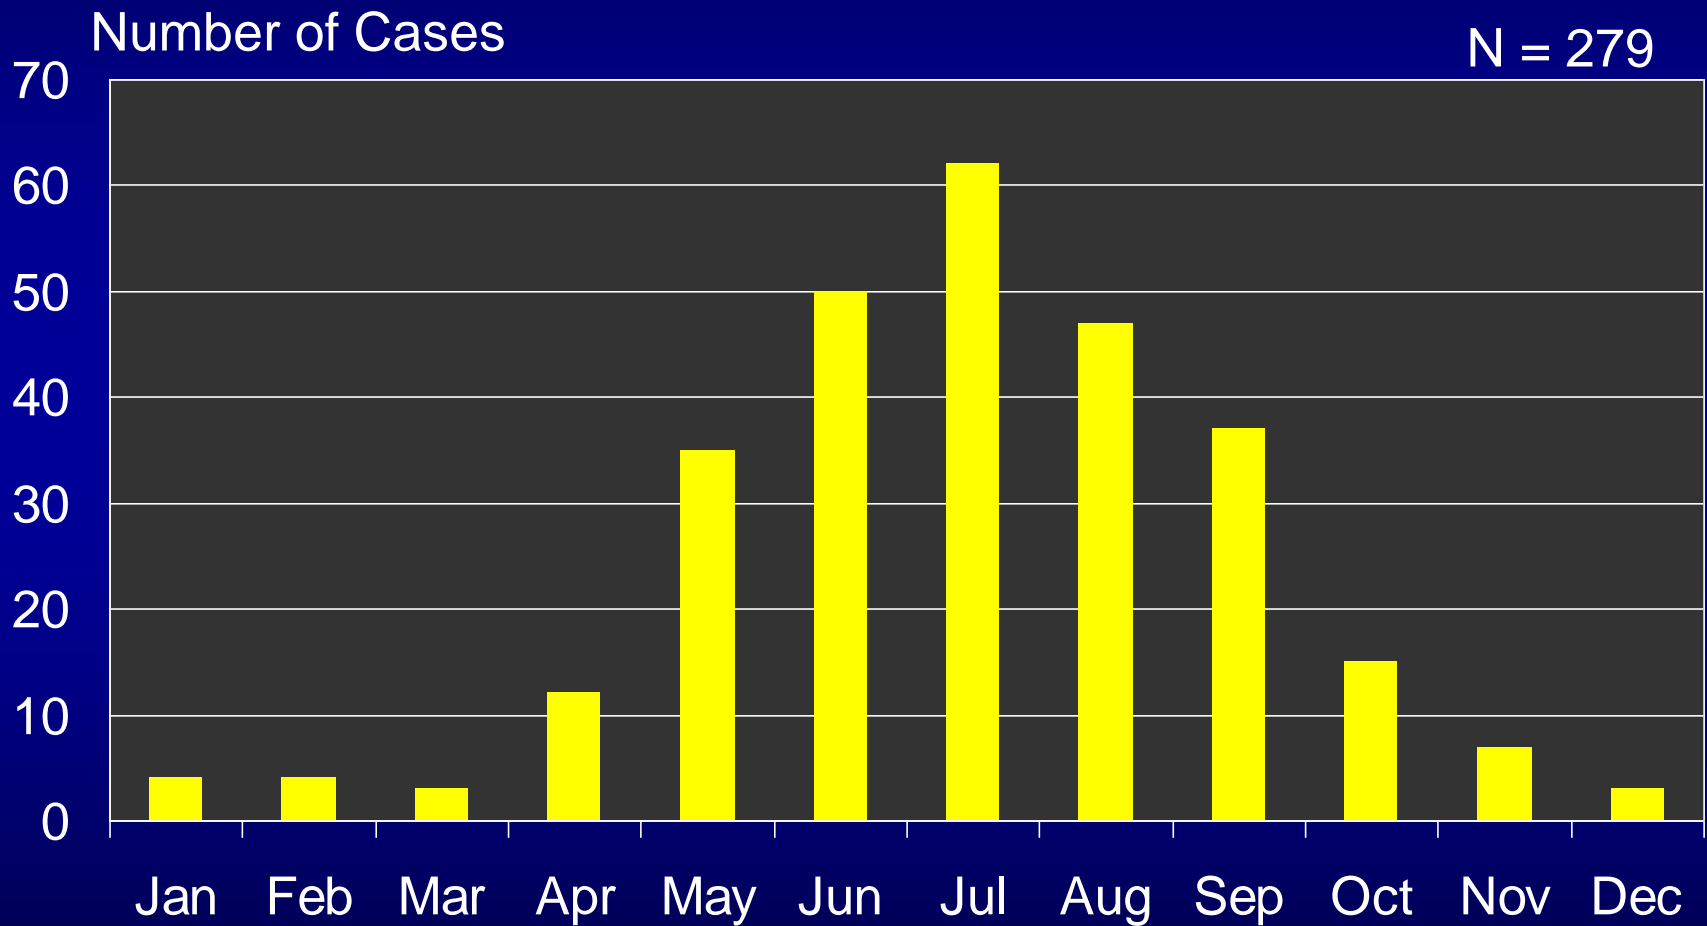

Human Plague by Onset Month New Mexico, 1949–2016

Human Plague by Year New Mexico, 1949–2016

Number of Cases

N = 279

Human Plague by Decade

New Mexico, 1949–2016