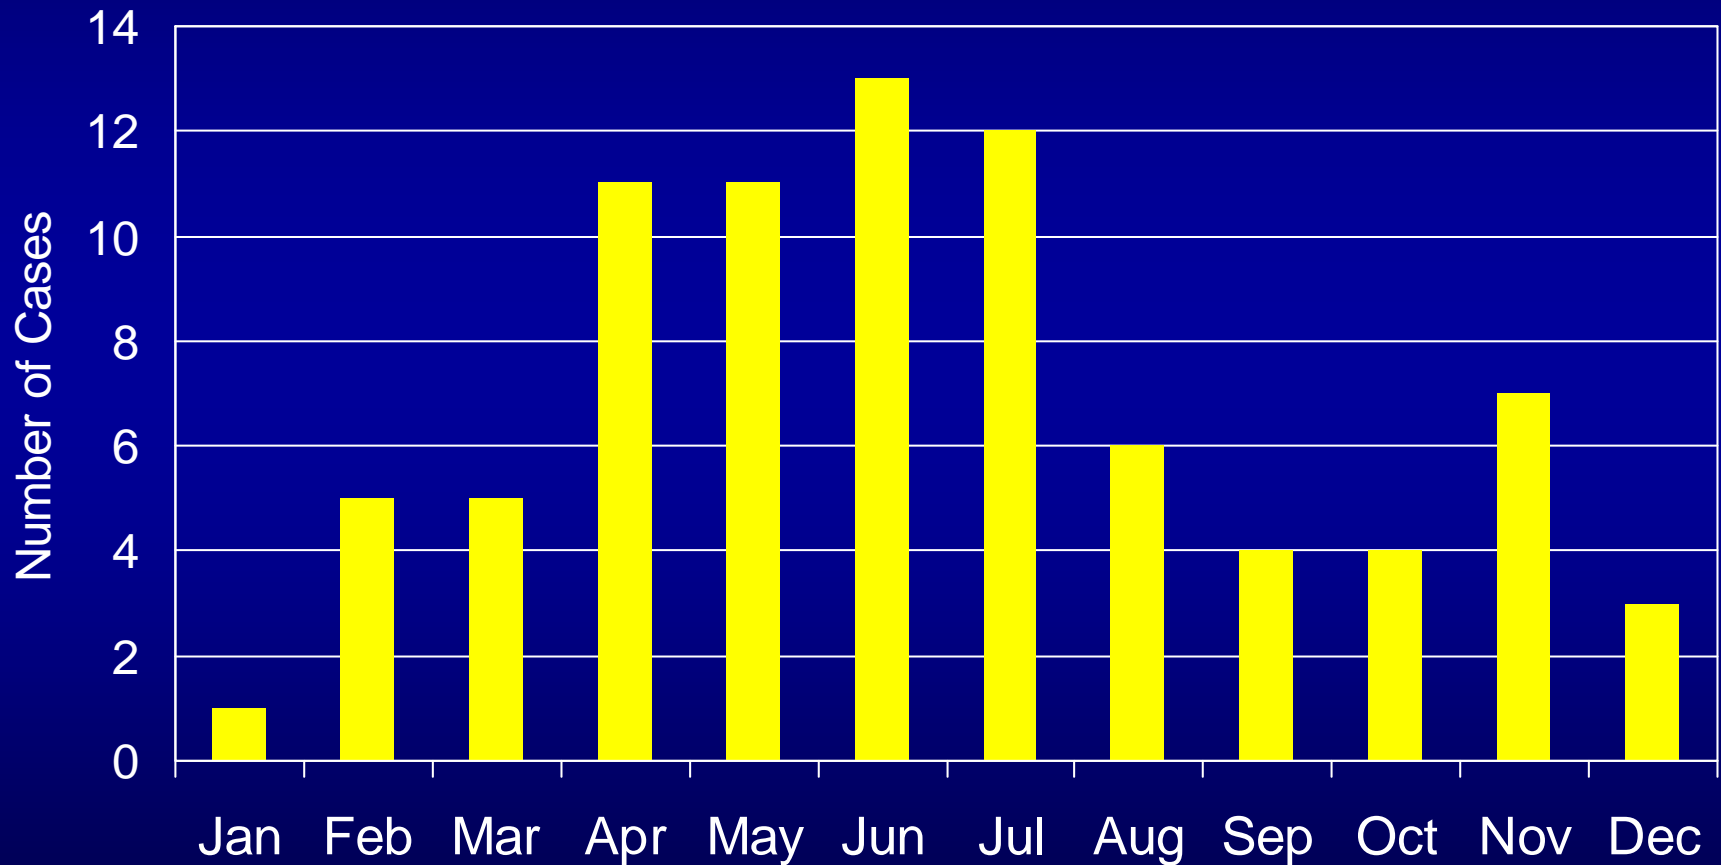

Hantavirus Pulmonary Syndrome, New Mexico Cases by Year, 1993 - 2009

12/31/09

Total = 78; 4 cases prior to 1993 not shown

Hantavirus Pulmonary Syndrome, New Mexico Cases by Onset Month, 1975 - 2009

12/31/09

Total = 82