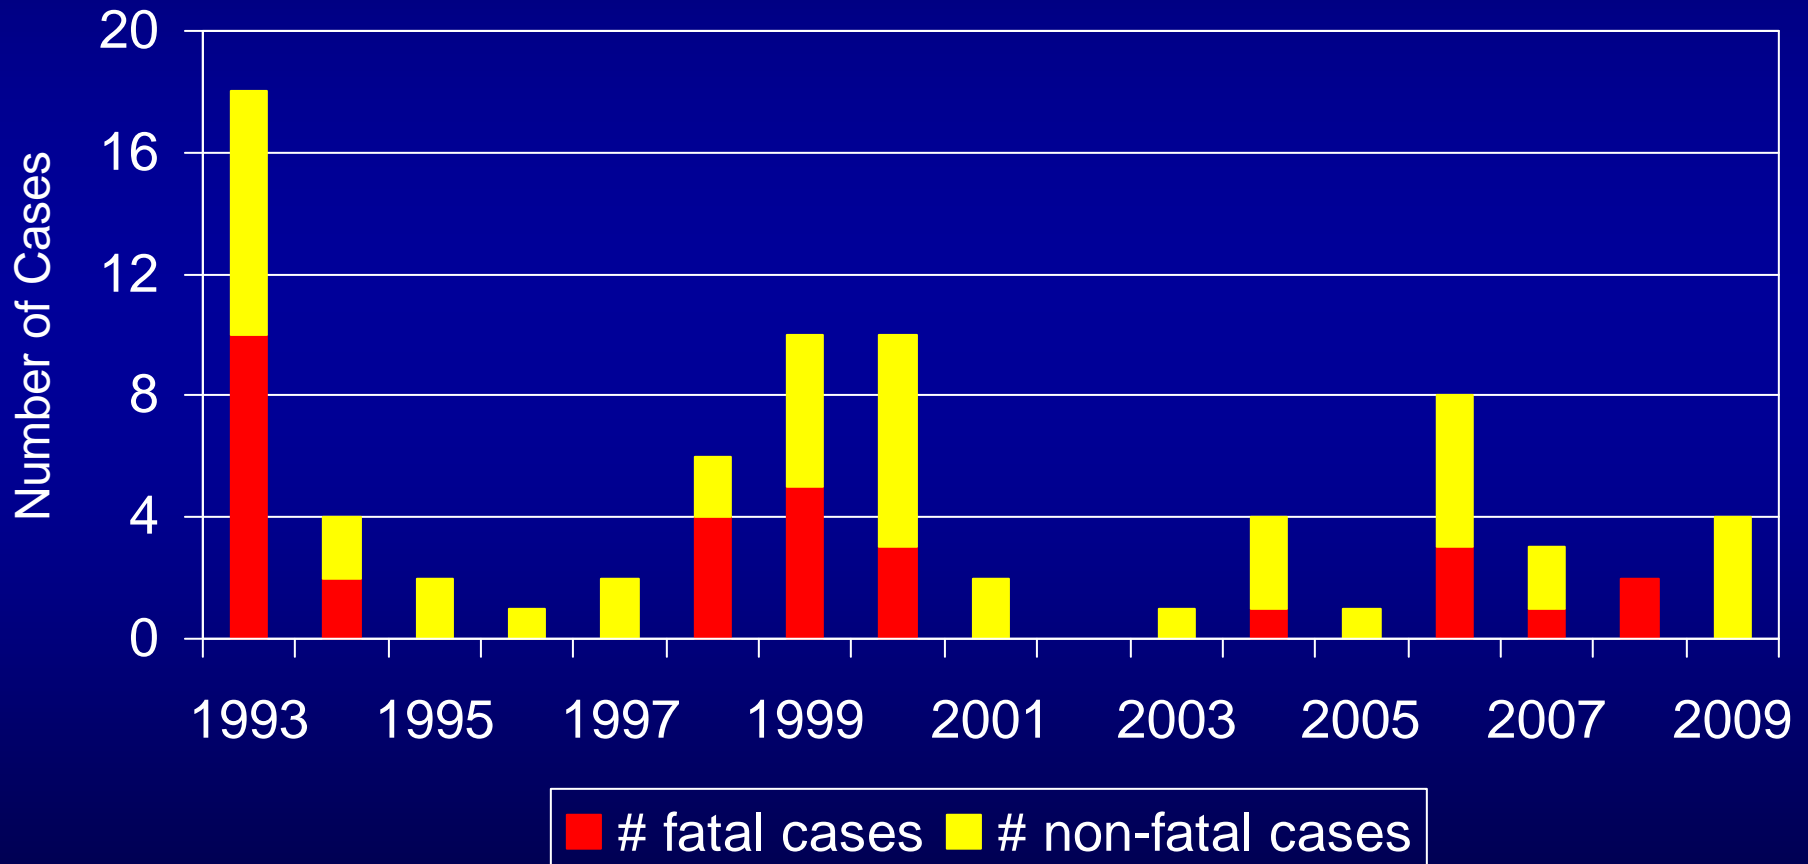

Hantavirus Pulmonary Syndrome, New Mexico Cases by Year, 1993 - 2009

12/31/09

Total = 78; 4 cases prior to 1993 not shown

Hantavirus Pulmonary Syndrome, New Mexico Cases by Onset Month, 1975 - 2009

12/31/09

Total = 82