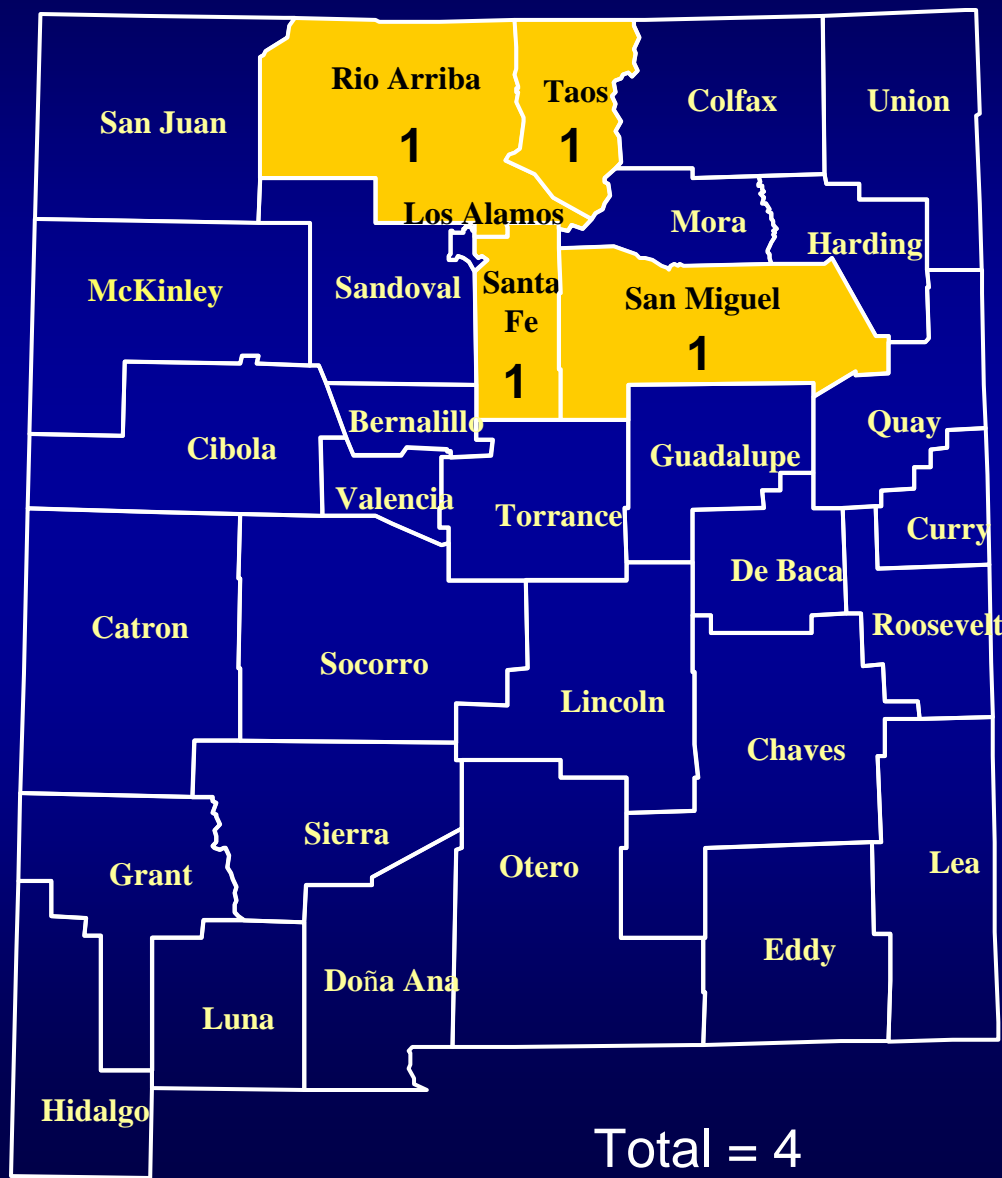

Hantavirus Pulmonary Syndrome Cases in New Mexico by County, 2009

12/31/2009