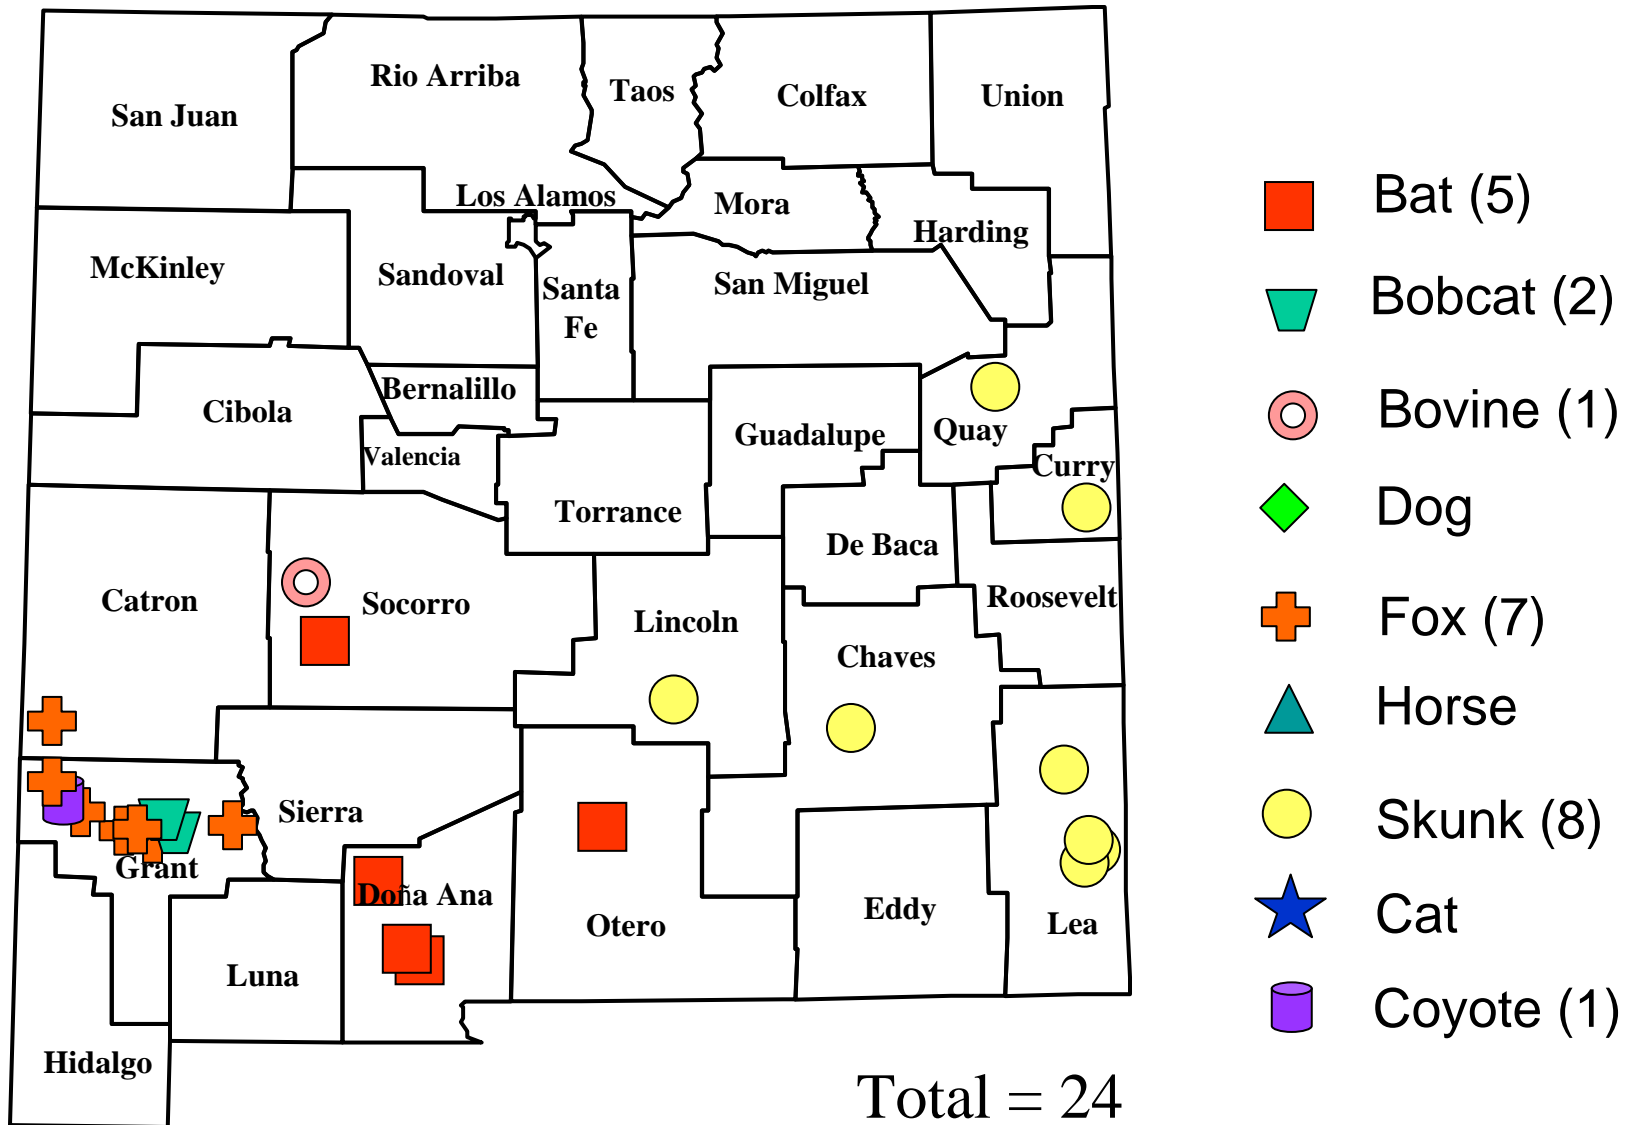

Animal Rabies by County, New Mexico, 2009

As of 11/10/2009