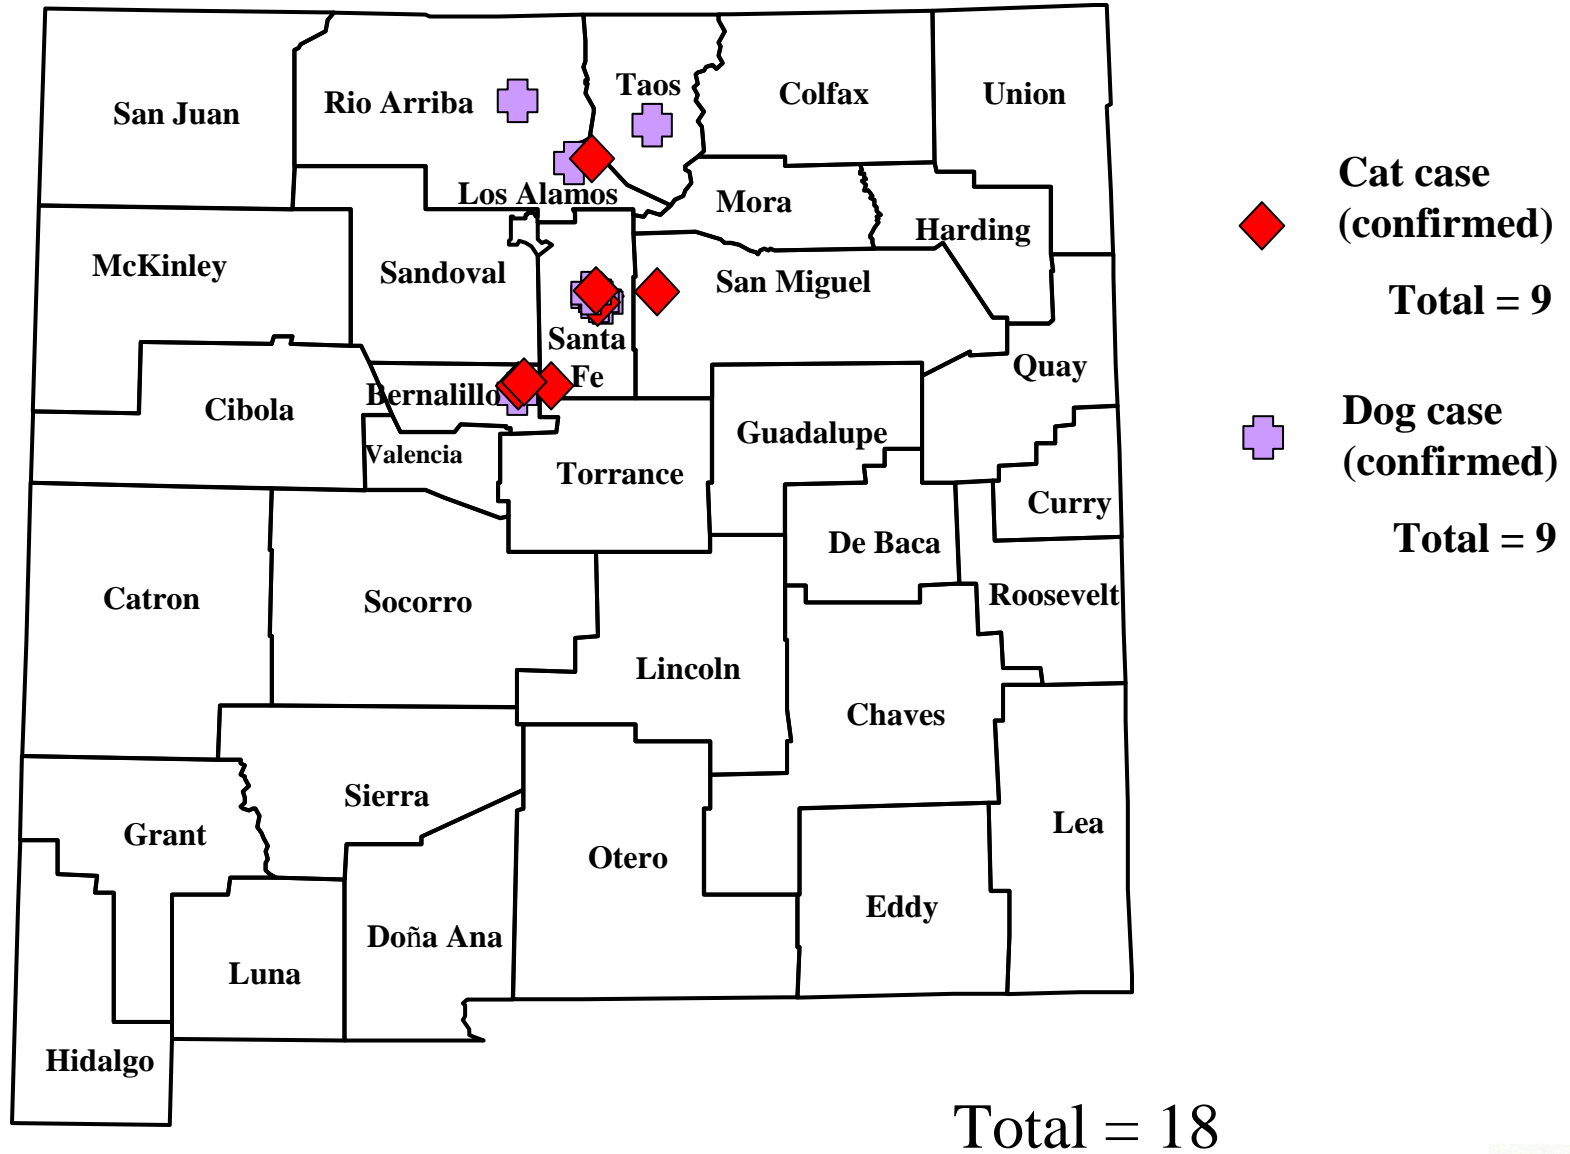

Domestic Animal Plague in New Mexico, 2009

As of 11/09/2009

Wild Animal Plague in New Mexico, 2009

As of 11/09/2009