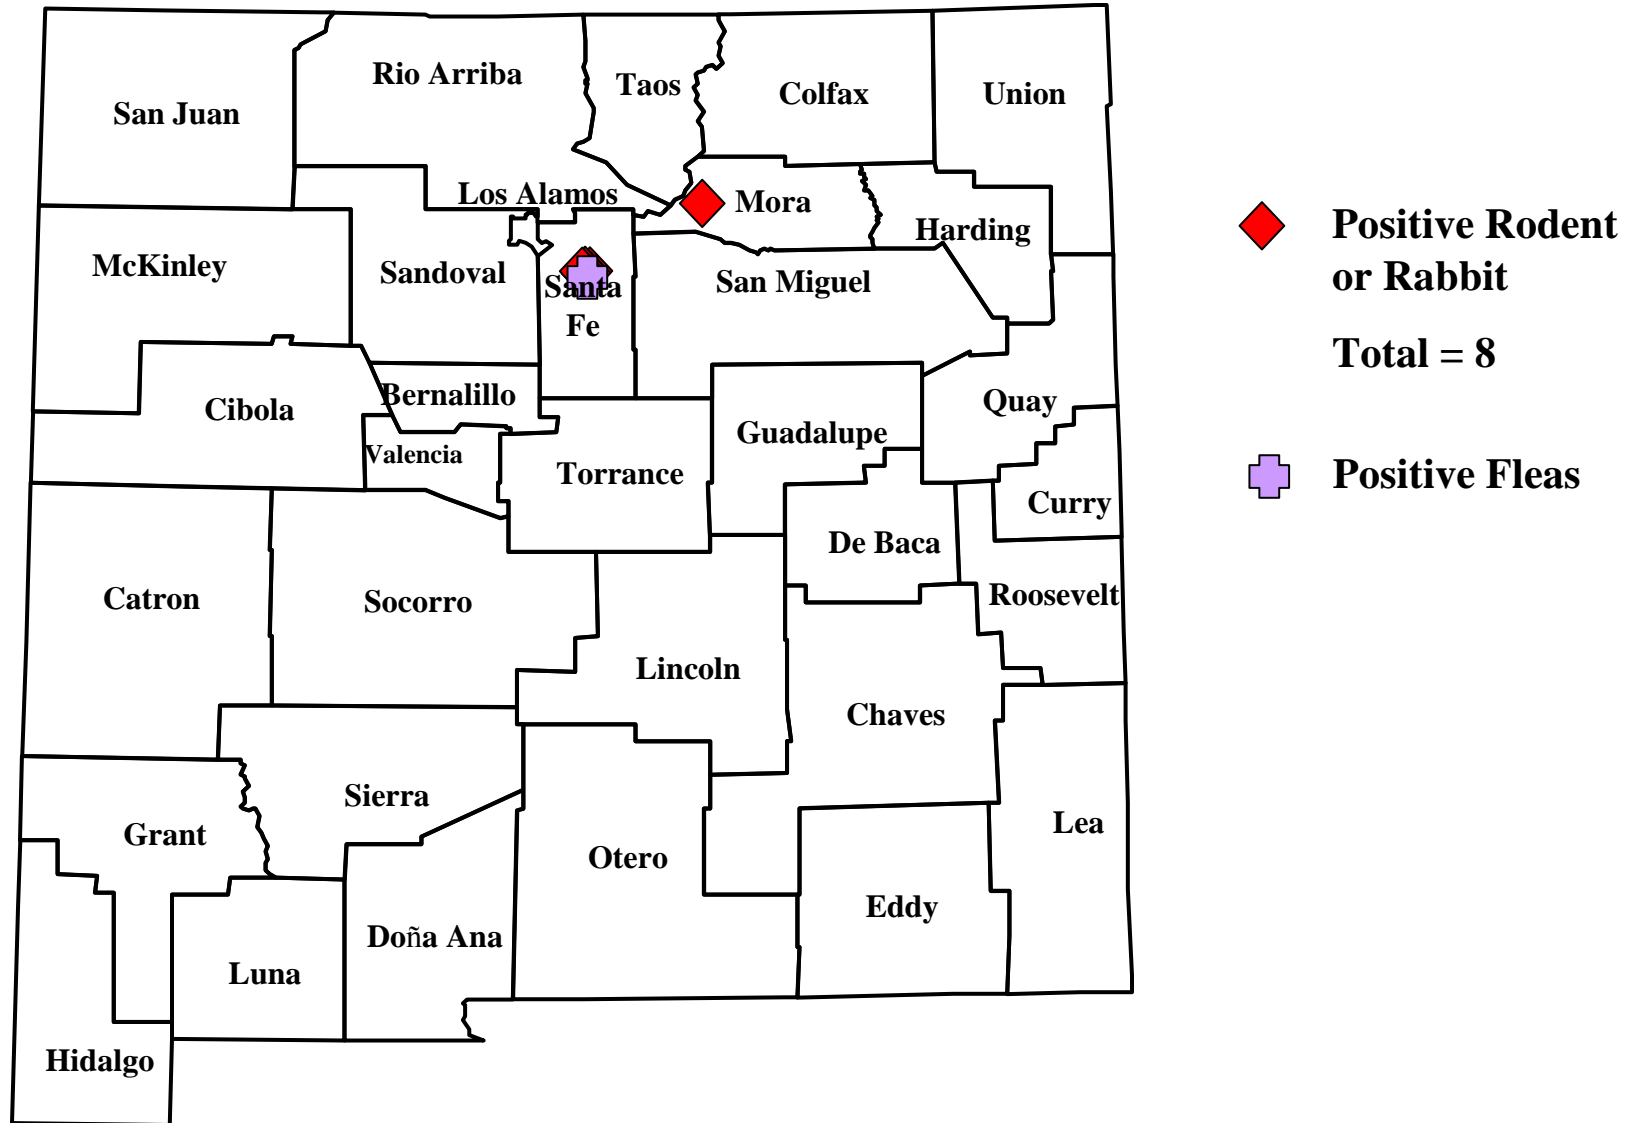

Domestic Animal Plague in New Mexico, 2009

As of 11/09/2009

Wild Animal Plague in New Mexico, 2009

As of 11/09/2009