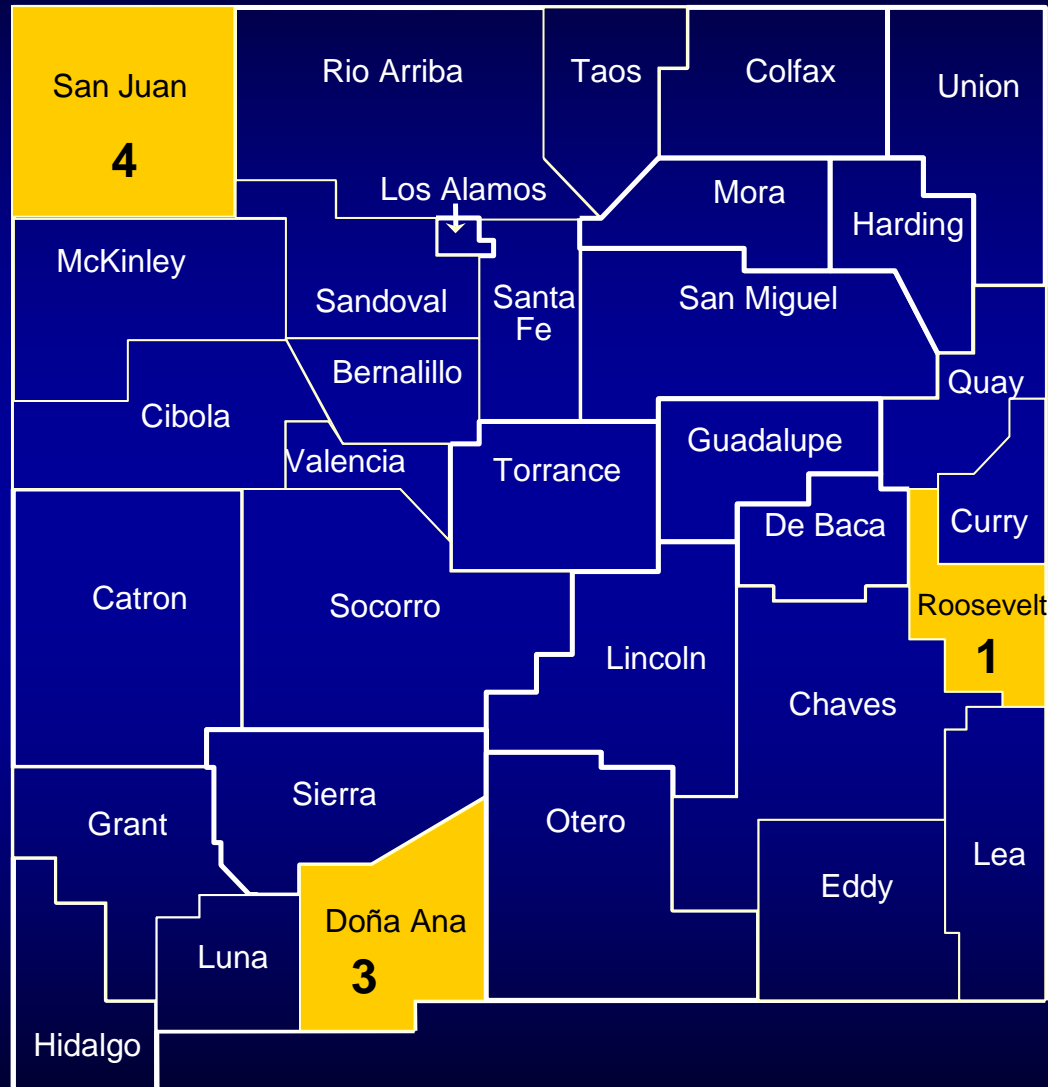

Human WNV Cases by County, New Mexico, 2003

Number of Cases

Total = 209

Human WNV Cases by County, New Mexico, 2004

Number of Cases

Total = 88

Human WNV Cases by County, New Mexico, 2005

Number of Cases

Total = 33

Human WNV Cases by County, New Mexico, 2006

Total = 8

Human WNV Cases by County, New Mexico, 2007

Human WNV Cases by County, New Mexico, 2008