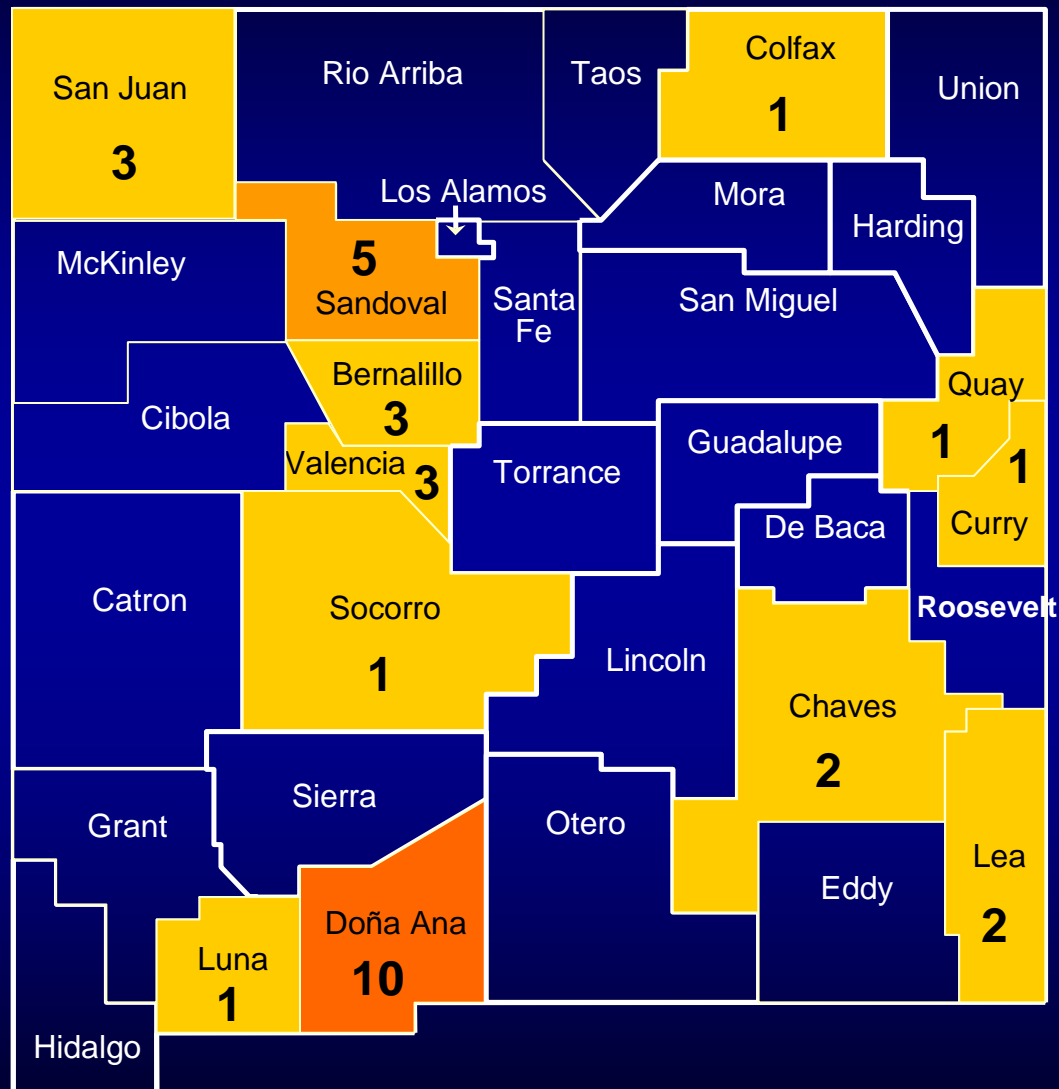

Human WNV Cases by County, New Mexico, 2003

Number of Cases

Total = 209

Human WNV Cases by County, New Mexico, 2004

Number of Cases

Total = 88

Human WNV Cases by County, New Mexico, 2005

Number of Cases

Total = 33

Human WNV Cases by County, New Mexico, 2006

Total = 8

Human WNV Cases by County, New Mexico, 2007

Human WNV Cases by County, New Mexico, 2008