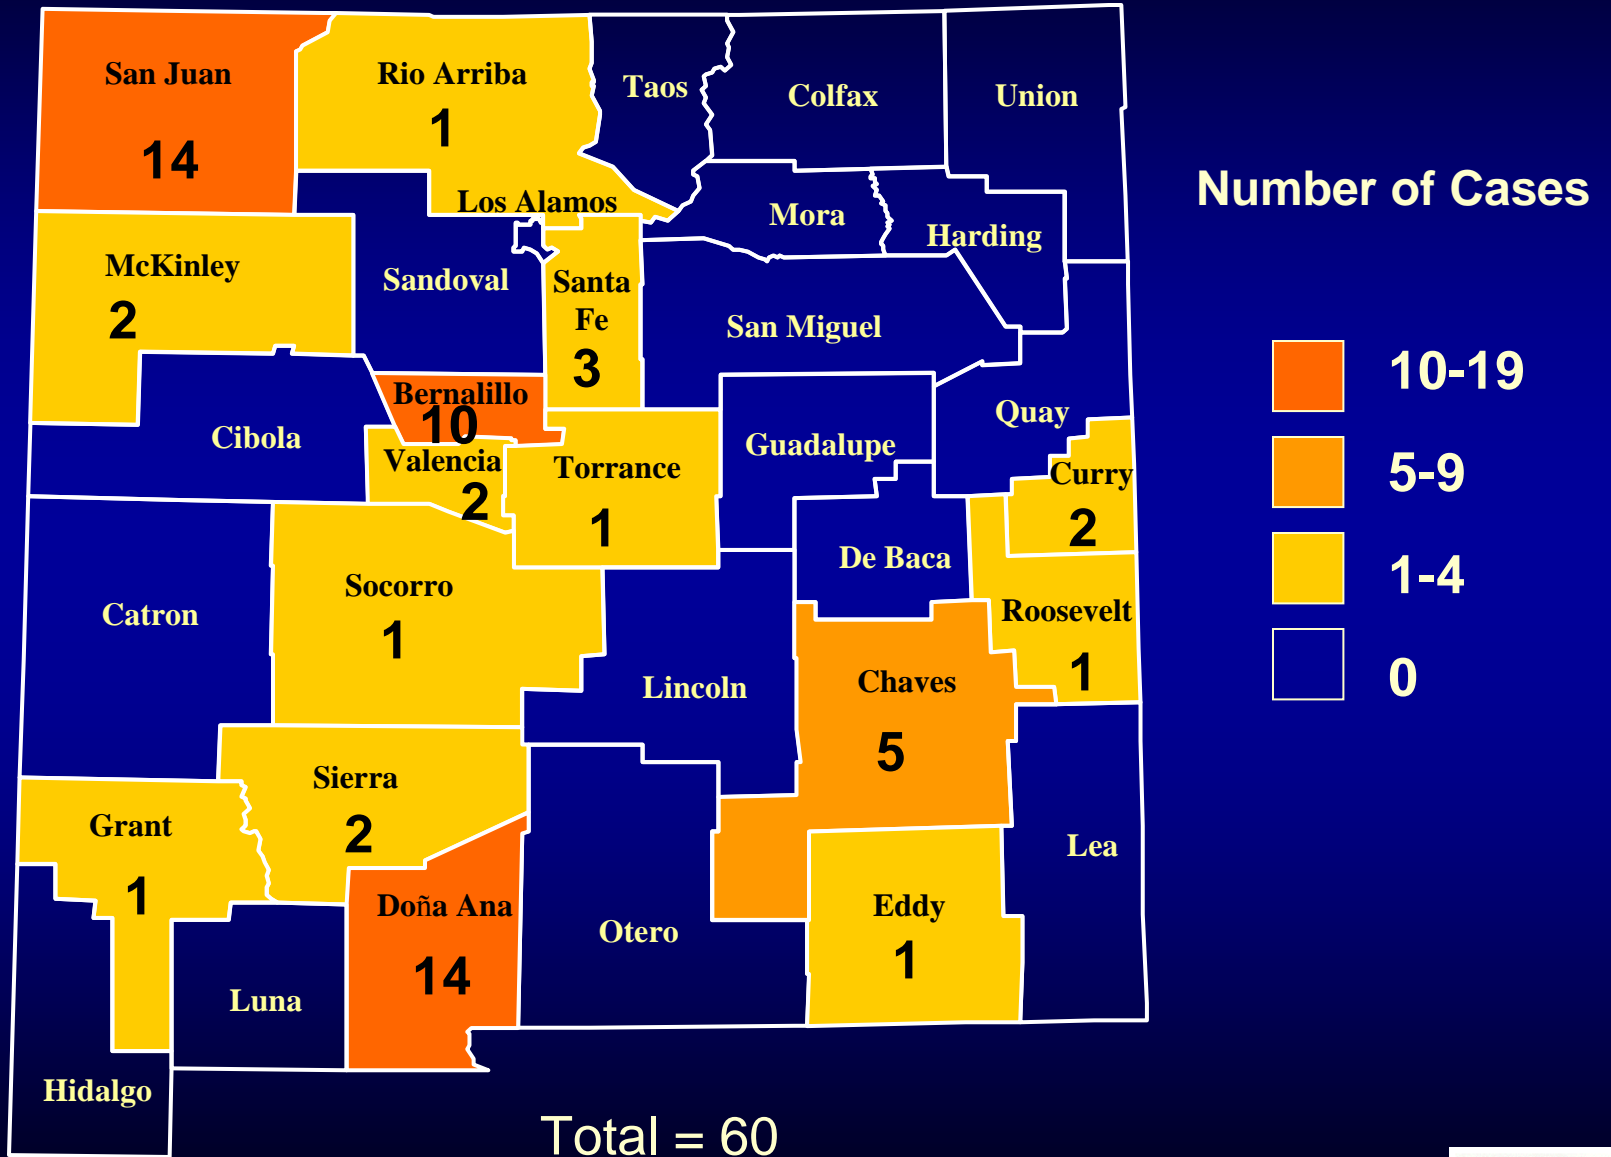

Human WNV Cases by County, New Mexico, 2003

Number of Cases

Total = 209

Human WNV Cases by County, New Mexico, 2004

Number of Cases

Total = 88

Human WNV Cases by County, New Mexico, 2005

Number of Cases

Total = 33

Human WNV Cases by County, New Mexico, 2006

Total = 8

Human WNV Cases by County, New Mexico, 2007

Human WNV Cases by County, New Mexico, 2008