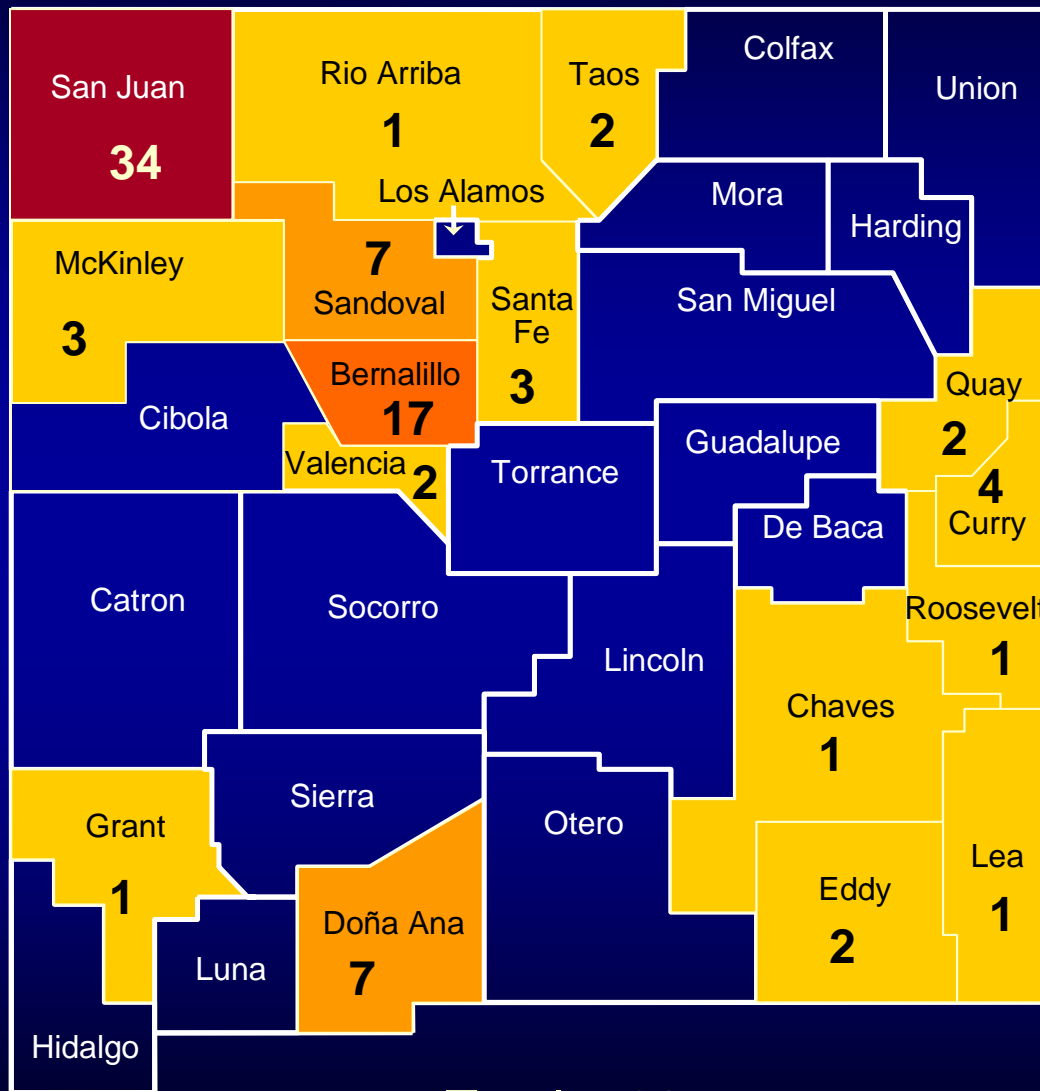

Human WNV Cases by County, New Mexico, 2003

Number of Cases

Total = 209

Human WNV Cases by County, New Mexico, 2004

Number of Cases

Total = 88

Human WNV Cases by County, New Mexico, 2005

Number of Cases

Total = 33

Human WNV Cases by County, New Mexico, 2006

Total = 8

Human WNV Cases by County, New Mexico, 2007

Human WNV Cases by County, New Mexico, 2008