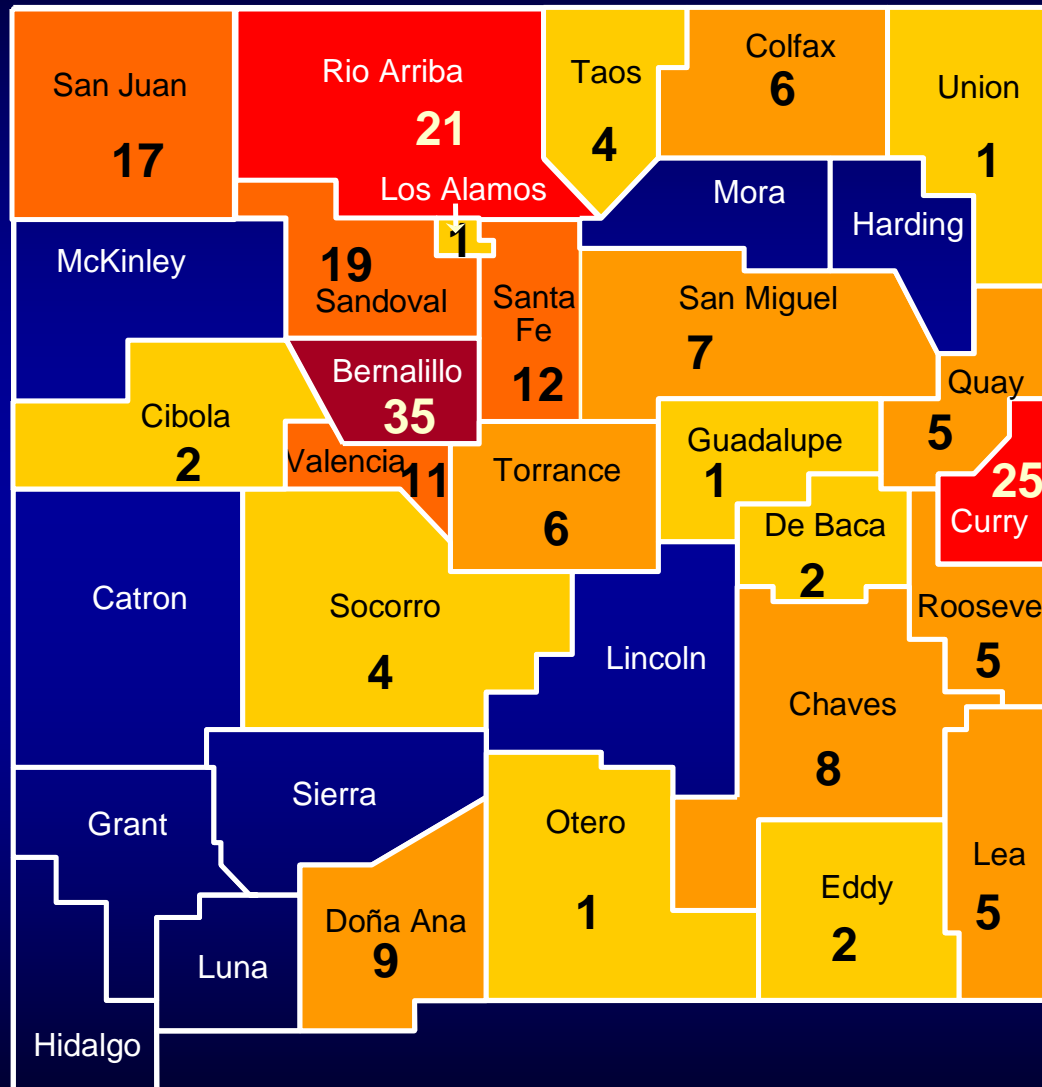

Human WNV Cases by County, New Mexico, 2003

Number of Cases

Total = 209

Human WNV Cases by County, New Mexico, 2004

Number of Cases

Total = 88

Human WNV Cases by County, New Mexico, 2005

Number of Cases

Total = 33

Human WNV Cases by County, New Mexico, 2006

Total = 8

Human WNV Cases by County, New Mexico, 2007

Human WNV Cases by County, New Mexico, 2008