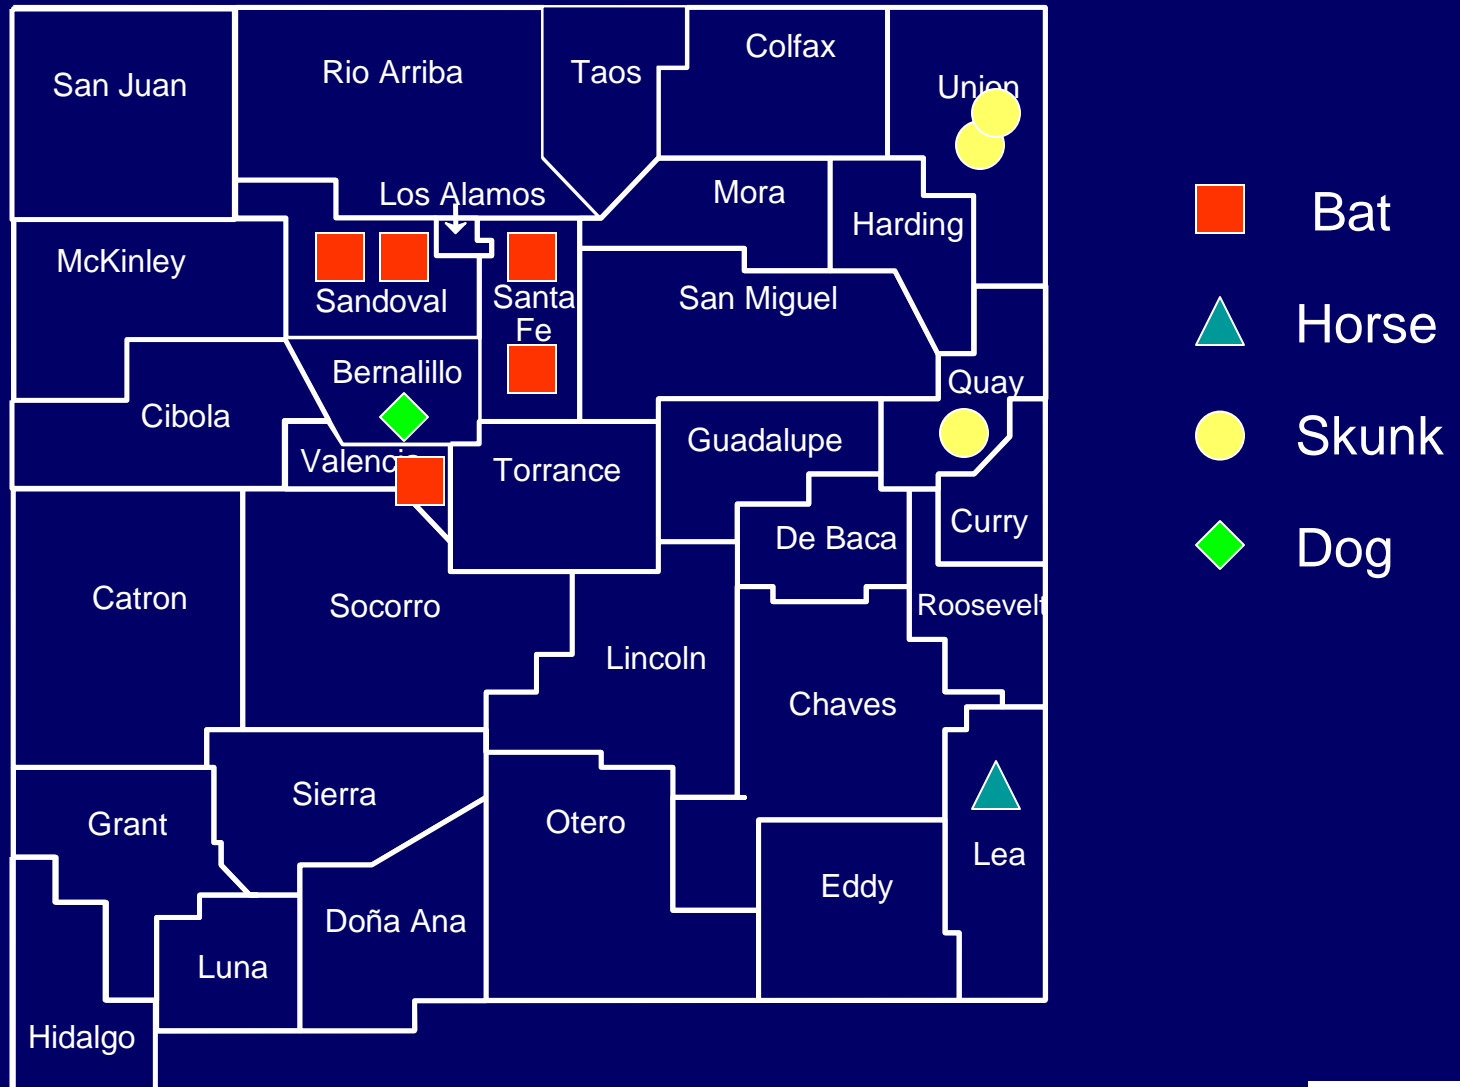

# Animal Rabies by County, New Mexico, 2006

11/14/06