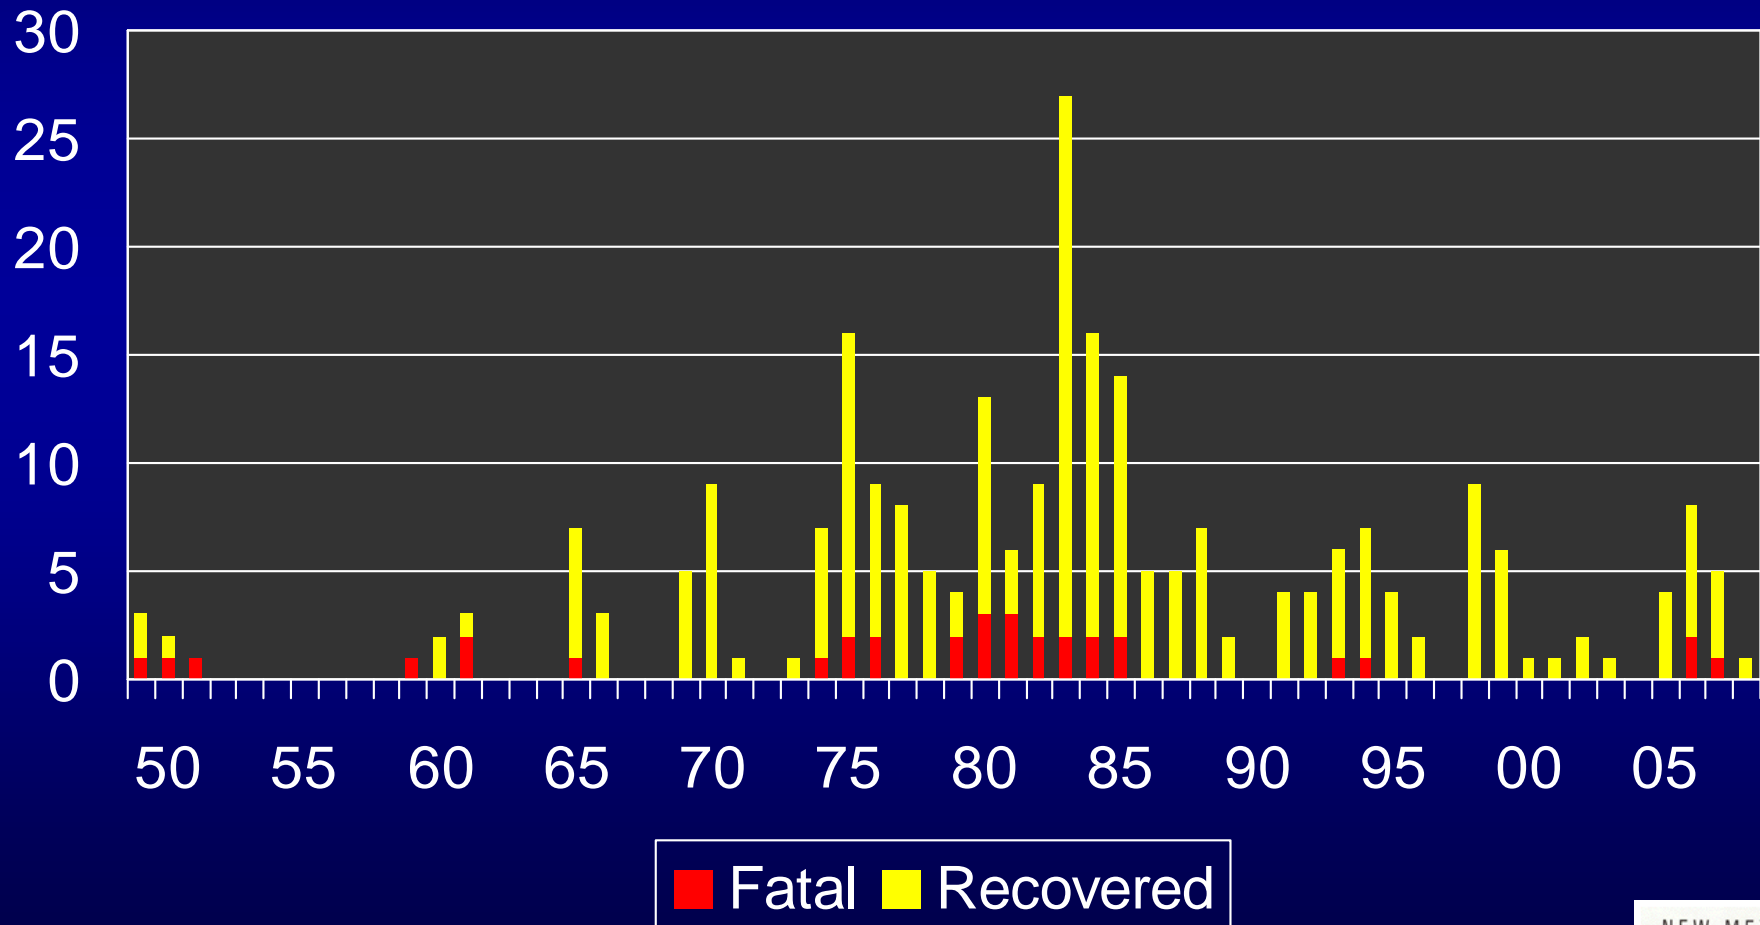

# Human Plague by Onset Month New Mexico, 1949-2008

# Human Plague by Year New Mexico, 1949-2008

Number of Cases

N = 256

# Human Plague by Decade New Mexico, 1949-2008