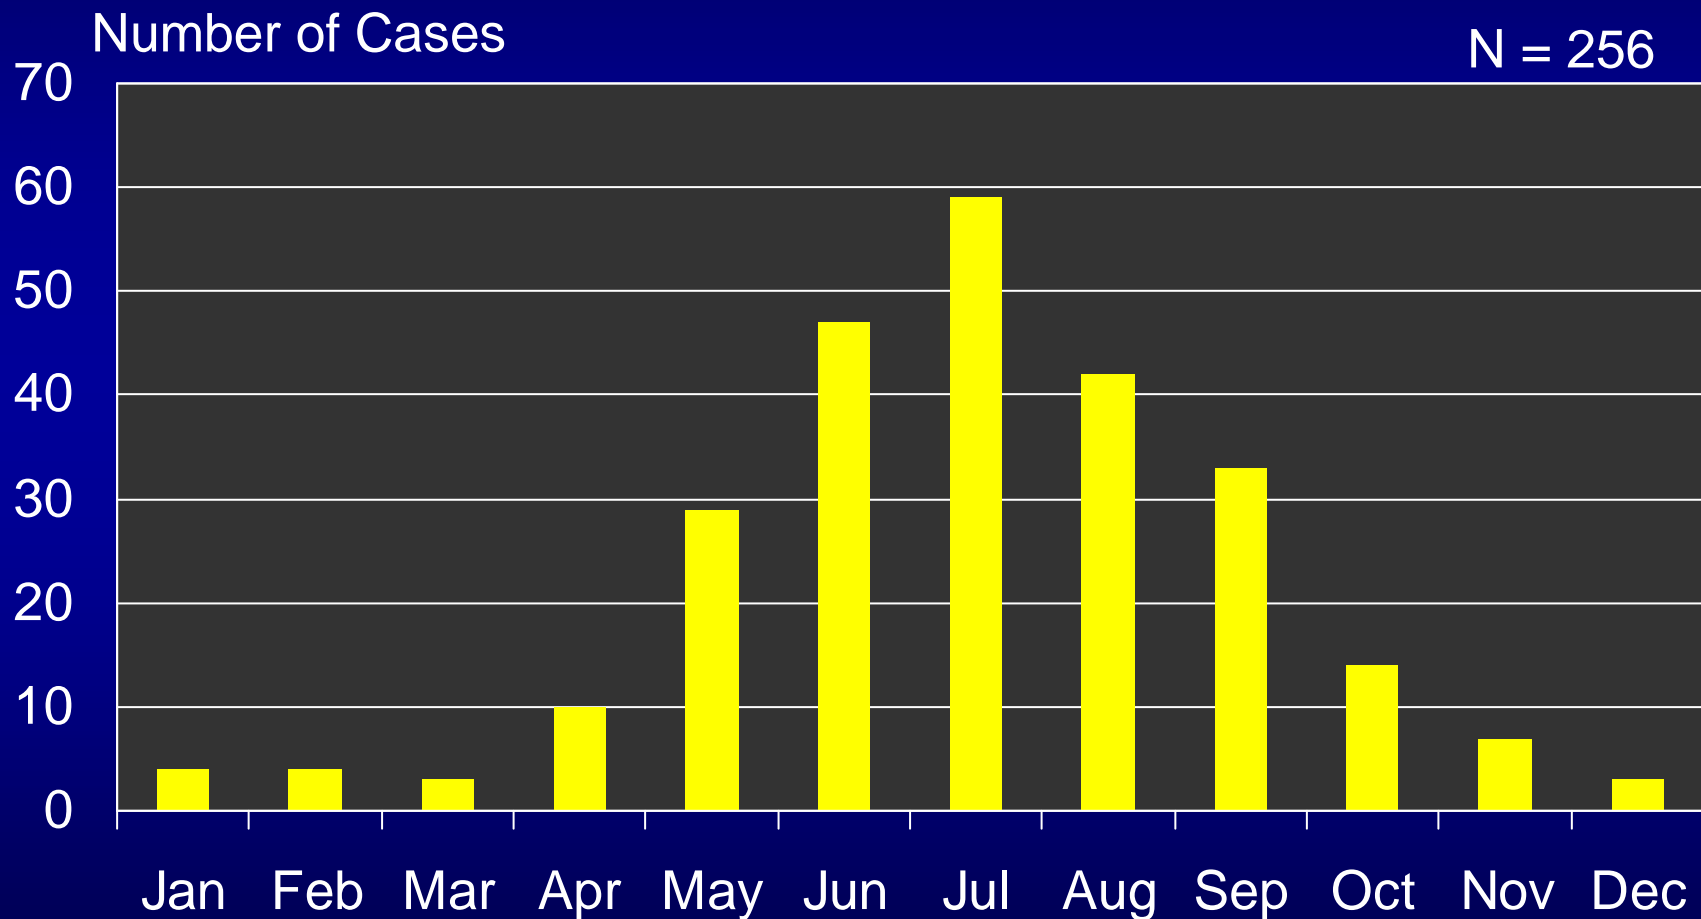

# Human Plague by Onset Month New Mexico, 1949-2008

# Human Plague by Year New Mexico, 1949-2008

Number of Cases

N = 256

# Human Plague by Decade New Mexico, 1949-2008