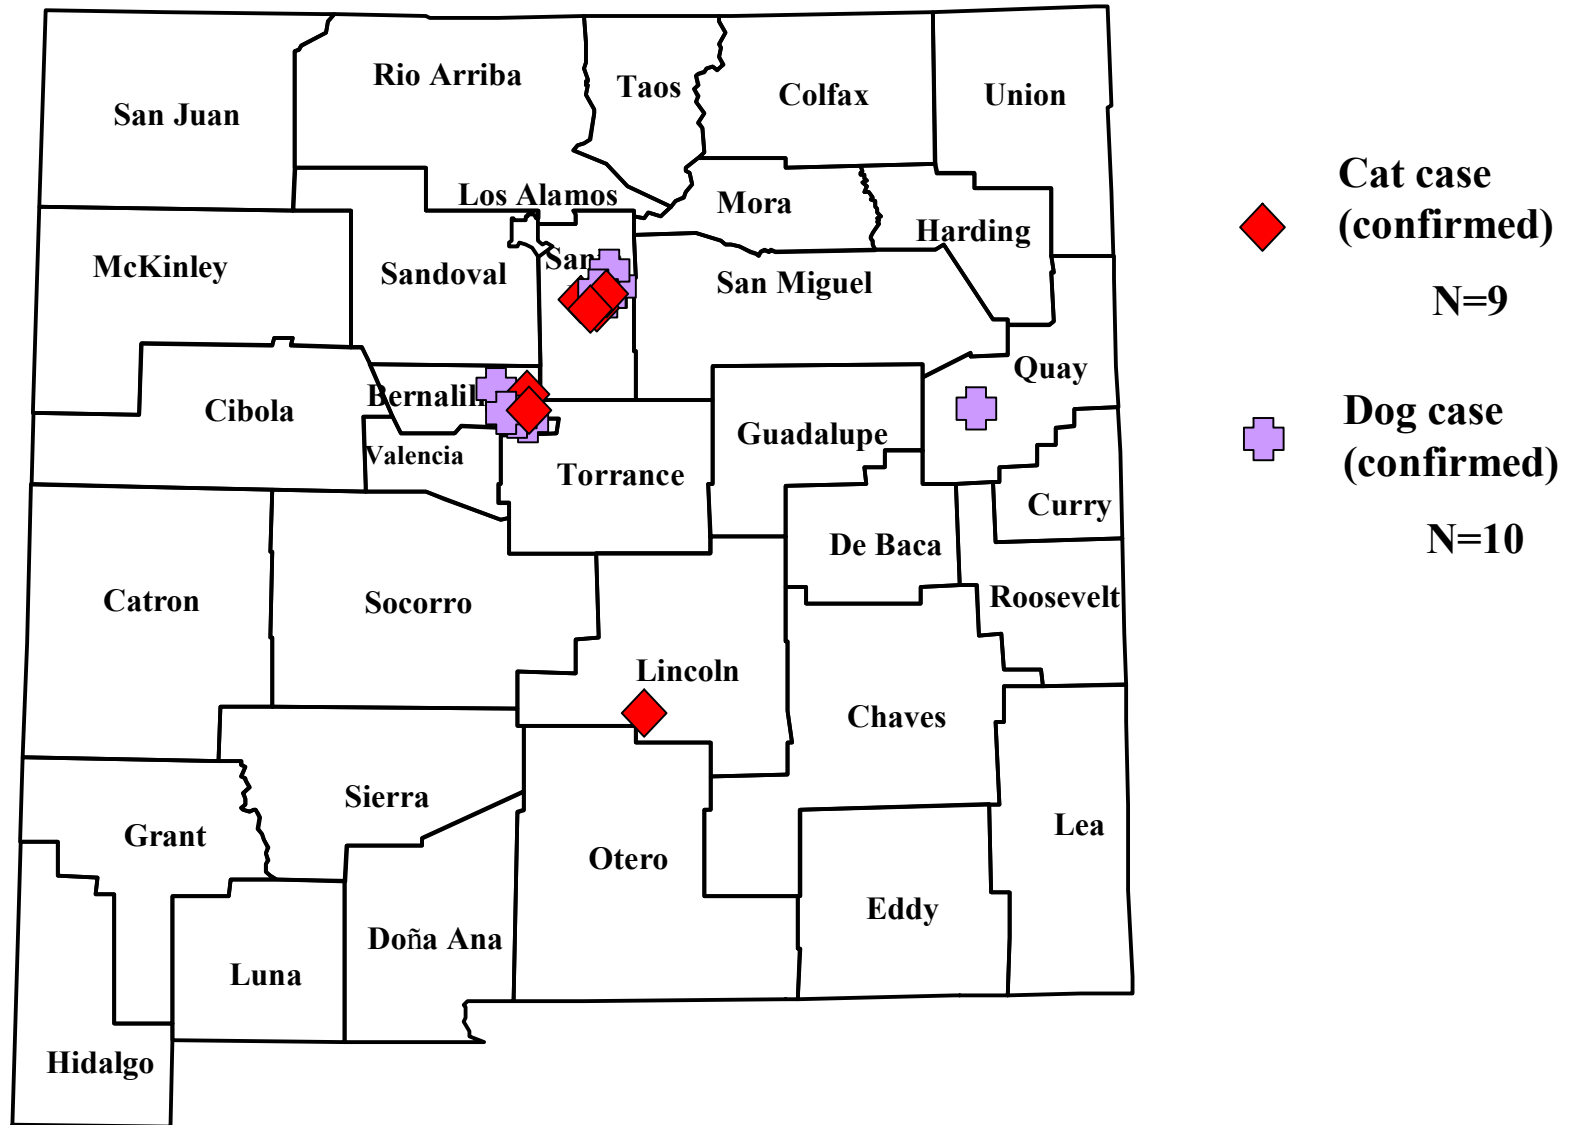

Domestic Animal Plague in New Mexico, 2007

Wild Animal Plague in New Mexico, 2007