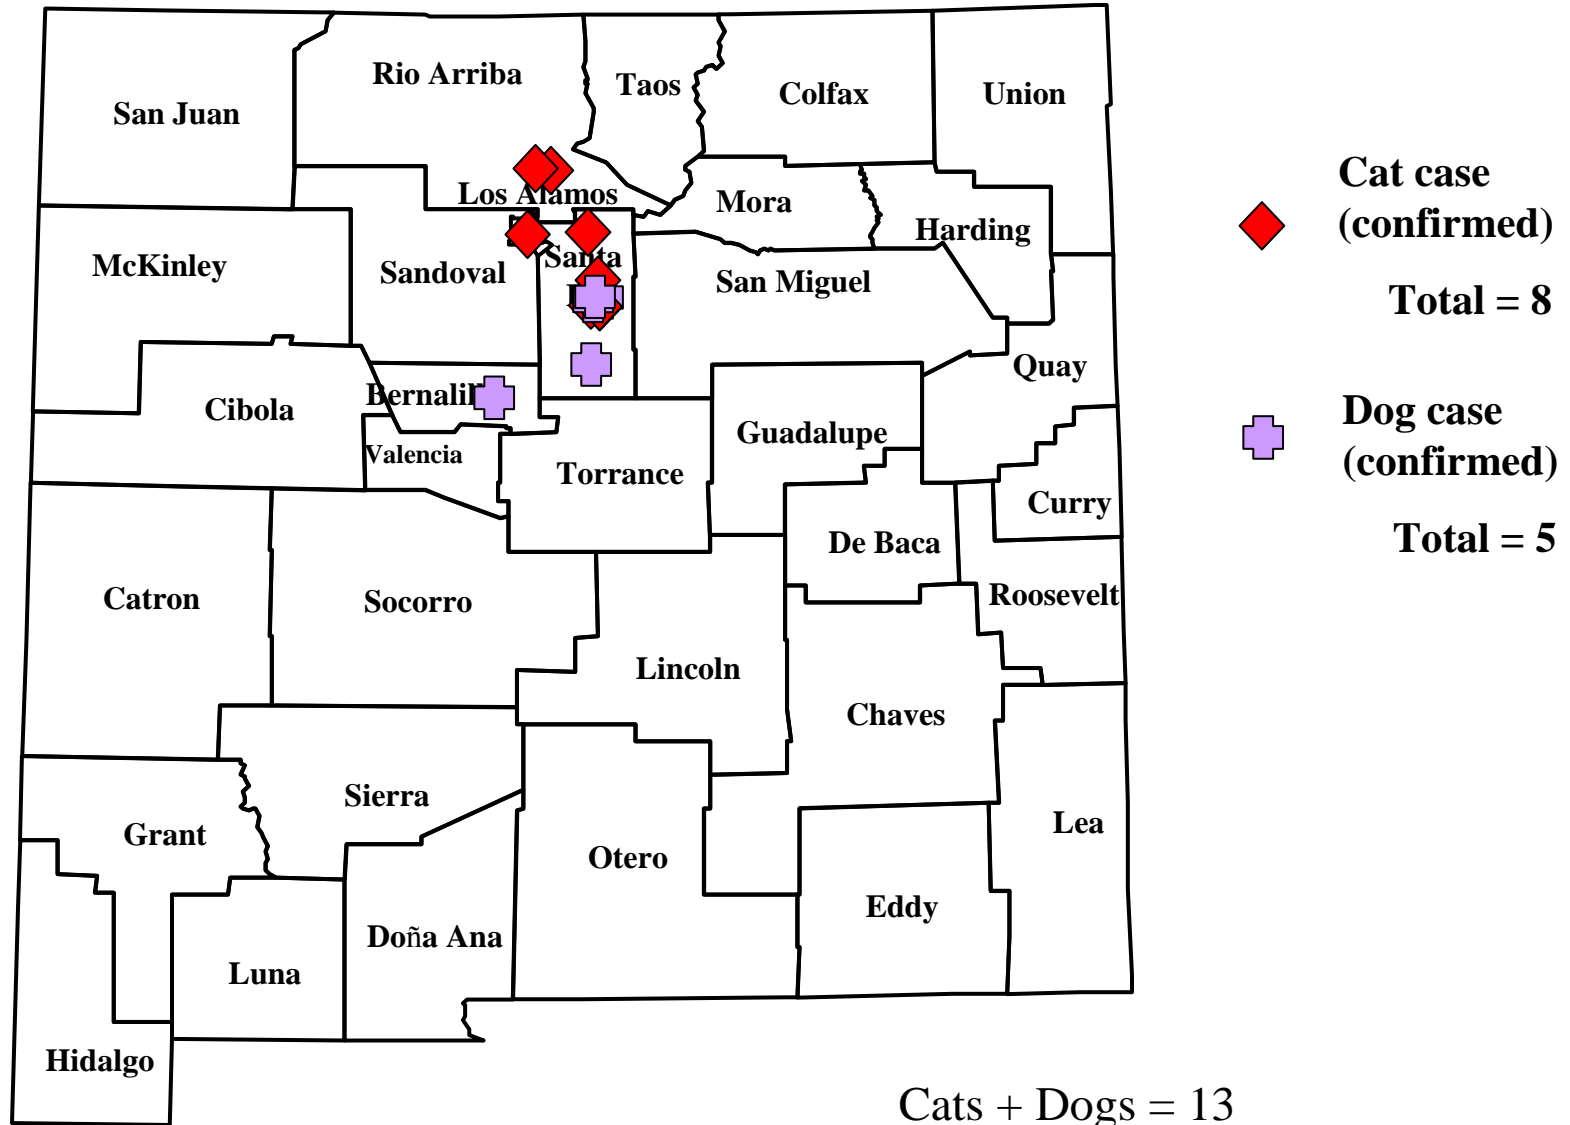

# Domestic Animal Plague in New Mexico, 2008

# Wild Animal Plague in New Mexico, 2008